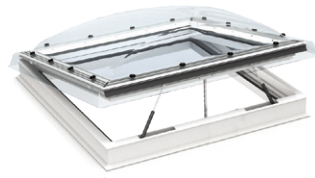

## Perfect for flat roofs.

An innovative and energy-efficient solution for skylights on a flat roof.

The CurveTech skylight features an innovative curved-shaped glass surface that lets in more daylight, easily drains rainwater and stands out externally as a modern addition to roof surfaces - a perfect solution for low slope and flat roofs.

### Features

- Highly energy efficient, direct roof mount that brings large amounts of sunlight through a flat roof.
- Double glazed window with protective curved-shaped glass.
- Protective cover keeps inner pane warmer reducing likelihood of condensation and minimizing sound from rain and hail.
- Maintenance-free PVC curb with polystyrene insulation.
- Solar blinds available for CFP.

### Features

- Brings in a tremendous amount of light on flat roofs.
- PVC insulated curb included.
- Available as large as 5' x 5'.

CurveTech protective cover

Polycarbonate protective cover

### Features

- Manual venting flat roof skylight with control rod.
- Insect screen not available.
- Available as large as 4' x 4'.

Polycarbonate protective cover