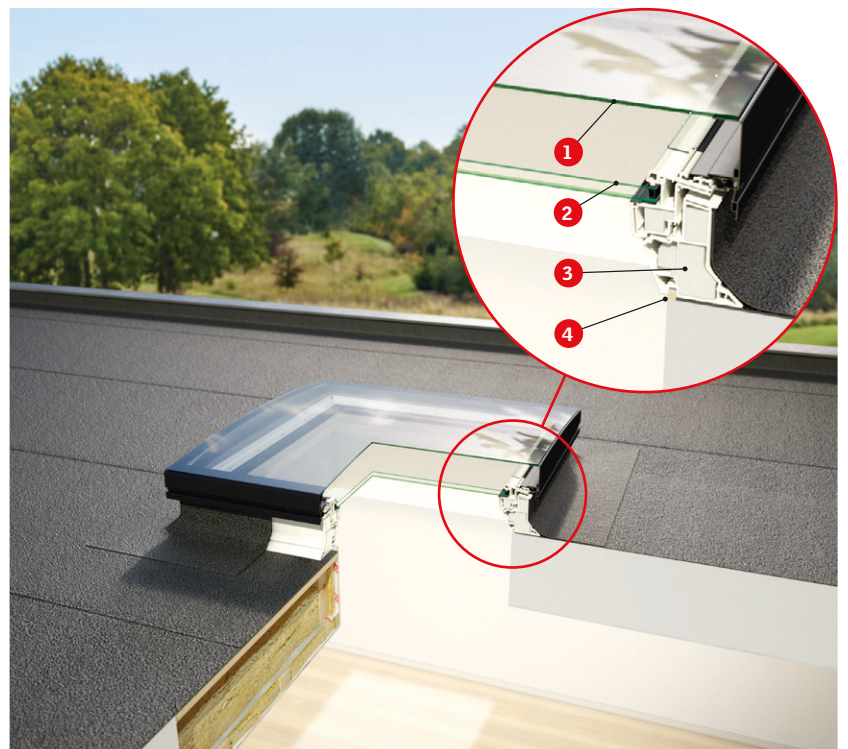

## Perfect for flat roofs.

An innovative and energy-efficient solution for skylights on a flat roof.

The CurveTech skylight features an innovative curved-shaped glass surface that lets in more daylight, easily drains rainwater and stands out externally as a modern addition to roof surfaces - a perfect solution for low slope and flat roofs.

### Features

- Highly energy efficient, direct roof mount that brings large amounts of sunlight through a flat roof.
- Double glazed window with protective curved-shaped glass.
- Protective cover keeps inner pane warmer reducing likelihood of condensation and minimizing sound from rain and hail.
- Maintenance-free PVC curb with polystyrene insulation.
- Solar blinds available for CFP.

1. Curved-shaped glass cover for water drainage
2. Double glazed glass unit
3. PVC curb with polystyrene insulation
4. Drywall groove for interior finish

### Features

- Brings in a tremendous amount of light on flat roofs.
- PVC insulated curb included.
- Available as large as 5' x 5'.

CurveTech protective cover

Polycarbonate protective cover