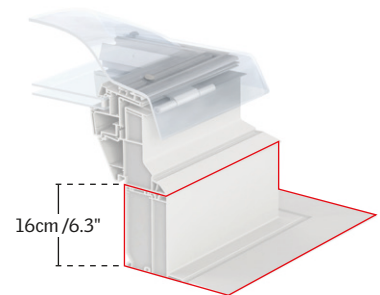

ZCE – Frame extension accessory

Available Sizes

Size code	6060	6090	8080	9090	90120	100100	100150	120120	150150
Rough opening (WxH) cm	60 x 60	60 x 90	80 x 80	90 x 90	90 x 120	100 x 100	100 x 150	120 x 120	150 x 150
Rough opening (WxH) inches	23 5/8 x 23 5/8	23 5/8 x 35 7/16	31 1/2 x 31 1/2	35 7/16 x 35 7/16	35 7/16 x 47 1/4	39 3/8 x 39 3/8	39 3/8 x 59	47 1/4 x 47 1/4	59 x 59
Exterior frame (WxH) inches	30 11/16 x 30 11/16	30 11/16 x 42 1/2	38 9/16 x 38 9/16	42 1/2 x 42 1/2	42 1/2 x 54 5/16	46 7/16 x 46 7/16	46 7/16 x 66 1/8	54 5/16 x 54 5/16	66 1/8 x 66 1/8

● All models ● CFP model only ● CFP & CVP models only