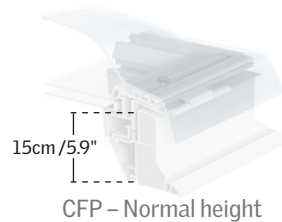

### Features

- Provides roof access to flat roofs.
- Sleek internal appearance with a 60° opening angle.
- Insect screen not available.
- Available as large as 4' x 4'.

Polycarbonate protective cover

## ZCE 0015 – Insulated PVC Curb extension

16cm or 6.3" insulated PVC frame extension that can be used to increase the curb height for CVP or CFP windows.

ZCE – Frame extension accessory

## Available Sizes

Size code	6060	6090	8080	9090	90120	100100	100150	120120	150150
Rough opening (WxH) cm	60 x 60	60 x 90	80 x 80	90 x 90	90 x 120	100 x 100	100 x 150	120 x 120	150 x 150
Rough opening (WxH) inches	23 5/8 x 23 5/8	23 5/8 x 35 7/16	31 1/2 x 31 1/2	35 7/16 x 35 7/16	35 7/16 x 47 1/4	39 3/8 x 39 3/8	39 3/8 x 59	47 1/4 x 47 1/4	59 x 59
Exterior frame (WxH) inches	30 11/16 x 30 11/16	30 11/16 x 42 1/2	38 9/16 x 38 9/16	42 1/2 x 42 1/2	42 1/2 x 54 5/16	46 7/16 x 46 7/16	46 7/16 x 66 1/8	54 5/16 x 54 5/16	66 1/8 x 66 1/8