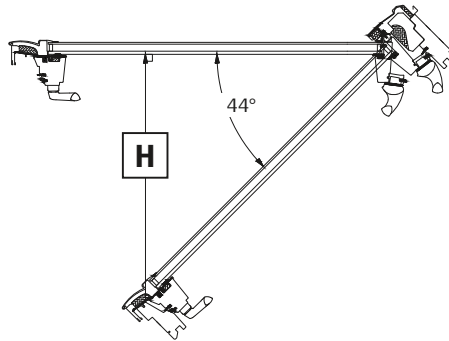

GPL / GPU

The free exit **H** is the minimum perpendicular distance from the bottom frame to the insulating glass unit.

NOTE: GPL / GPU sash opens 44 degrees maximum. Spring hinge holds its position.