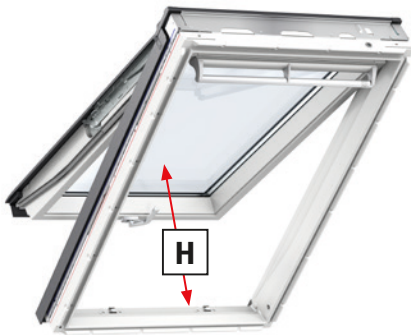

GPL / GPU

The free exit **H** is the minimum perpendicular distance from the bottom frame to the insulating glass unit.

NOTE: GPL / GPU sash opens 44 degrees maximum. Spring hinge holds its position.