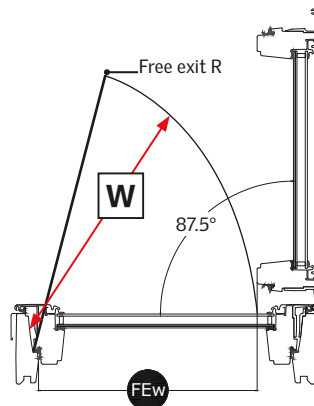

### Size Chart

## Emergency Escape and Rescue Openings

PRODUCT INFORMATION				
VELUX PRODUCT	OUTSIDE FRAME DIMENSION (W x H)	RESCUE OPENING DIMENSIONS		NET CLEAR OPENING
		W	H	
GPL / GPU CK06	21 5/8" x 46 3/8"	18 3/8"	30 3/8"	3.88 ft <sup>2</sup>
GPL / GPU MK06	30 3/4" x 46 1/2"	27 3/8"	30 3/8"	5.78 ft <sup>2</sup>
GPL / GPU MK08	30 3/4" x 55 1/8"	27 3/8"	36 3/8"	6.92 ft <sup>2</sup>
GPL / GPU PK10	37" x 63"	33 3/4"	41 7/8"	9.83 ft <sup>2</sup>
GPL / GPU SK06	44 7/8" x 46 1/2"	41 5/8"	30 3/8"	8.76 ft <sup>2</sup>
GPL / GPU UK08	52 3/4" x 55 1/8"	49 1/2"	36 3/8"	12.49 ft <sup>2</sup>
GXU FK06	26 x 46 3/8"	21 1/8"	42 1/2"	6.23 ft <sup>2</sup>

## GPL / GPU

The free exit **H** is the minimum perpendicular distance from the bottom frame to the insulating glass unit.

**NOTE:** GPL / GPU sash opens 44 degrees maximum. Spring hinge holds its position.

## GXU

The free exit **W** (radius) is the minimum perpendicular distance from the side frame to the opposite side sash.

**NOTE:** GXU sash opens 87.5 degrees and locks in that position.