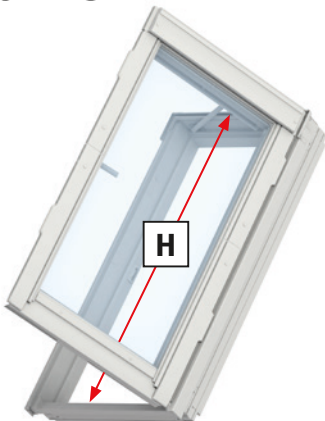

GXU

The free exit **W** (radius) is the minimum perpendicular distance from the side frame to the opposite side sash.

NOTE: GXU sash opens 87.5 degrees and locks in that position.