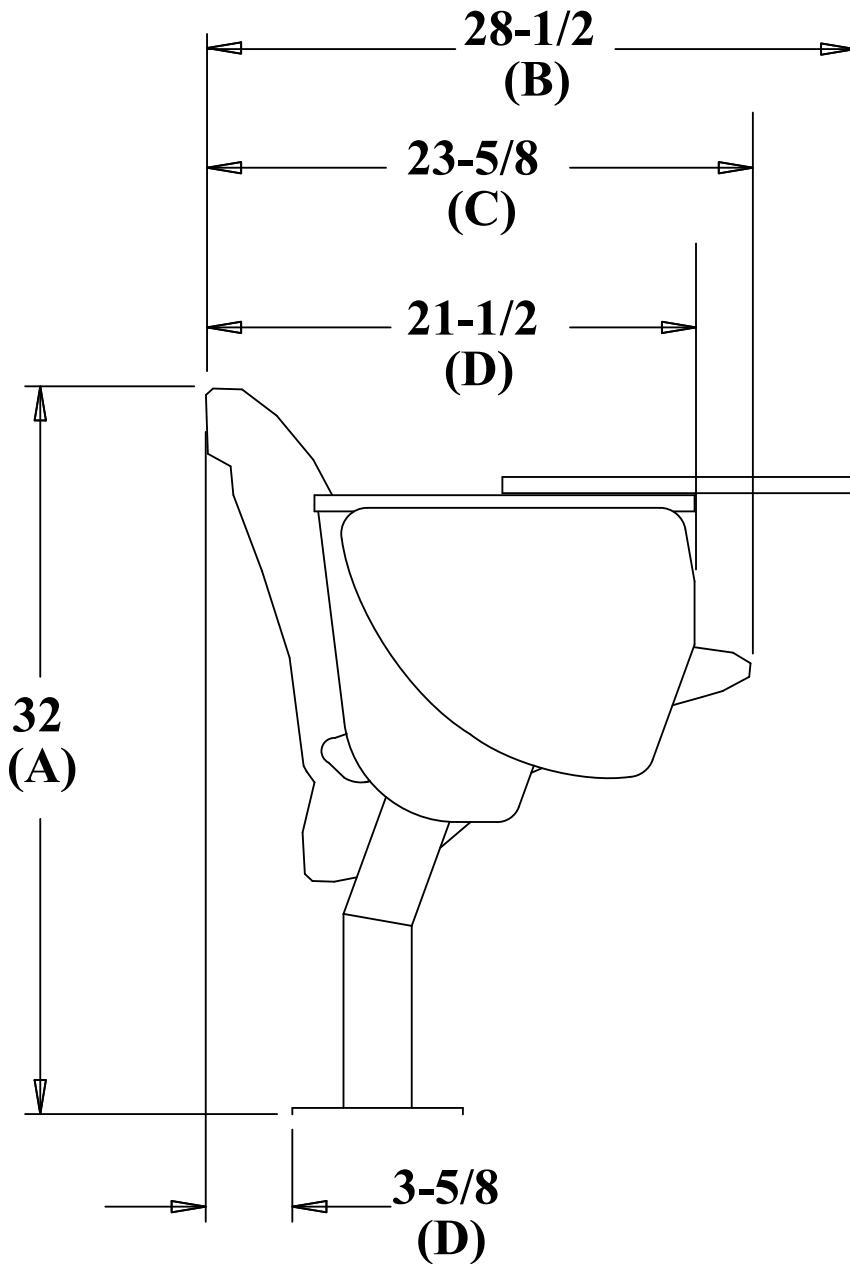

30.52.36.30 Patriot with Tablet Arm

Explanation of Dimensions:

A = Back Height

B = Tablet Arm in Writing Position

C = Seat in Down Position

D = Tablet Arm in Stored Position E

= Back Pitch Allowance

all dimensions shown in inches dimensions
may change without notice © Irwin Seating