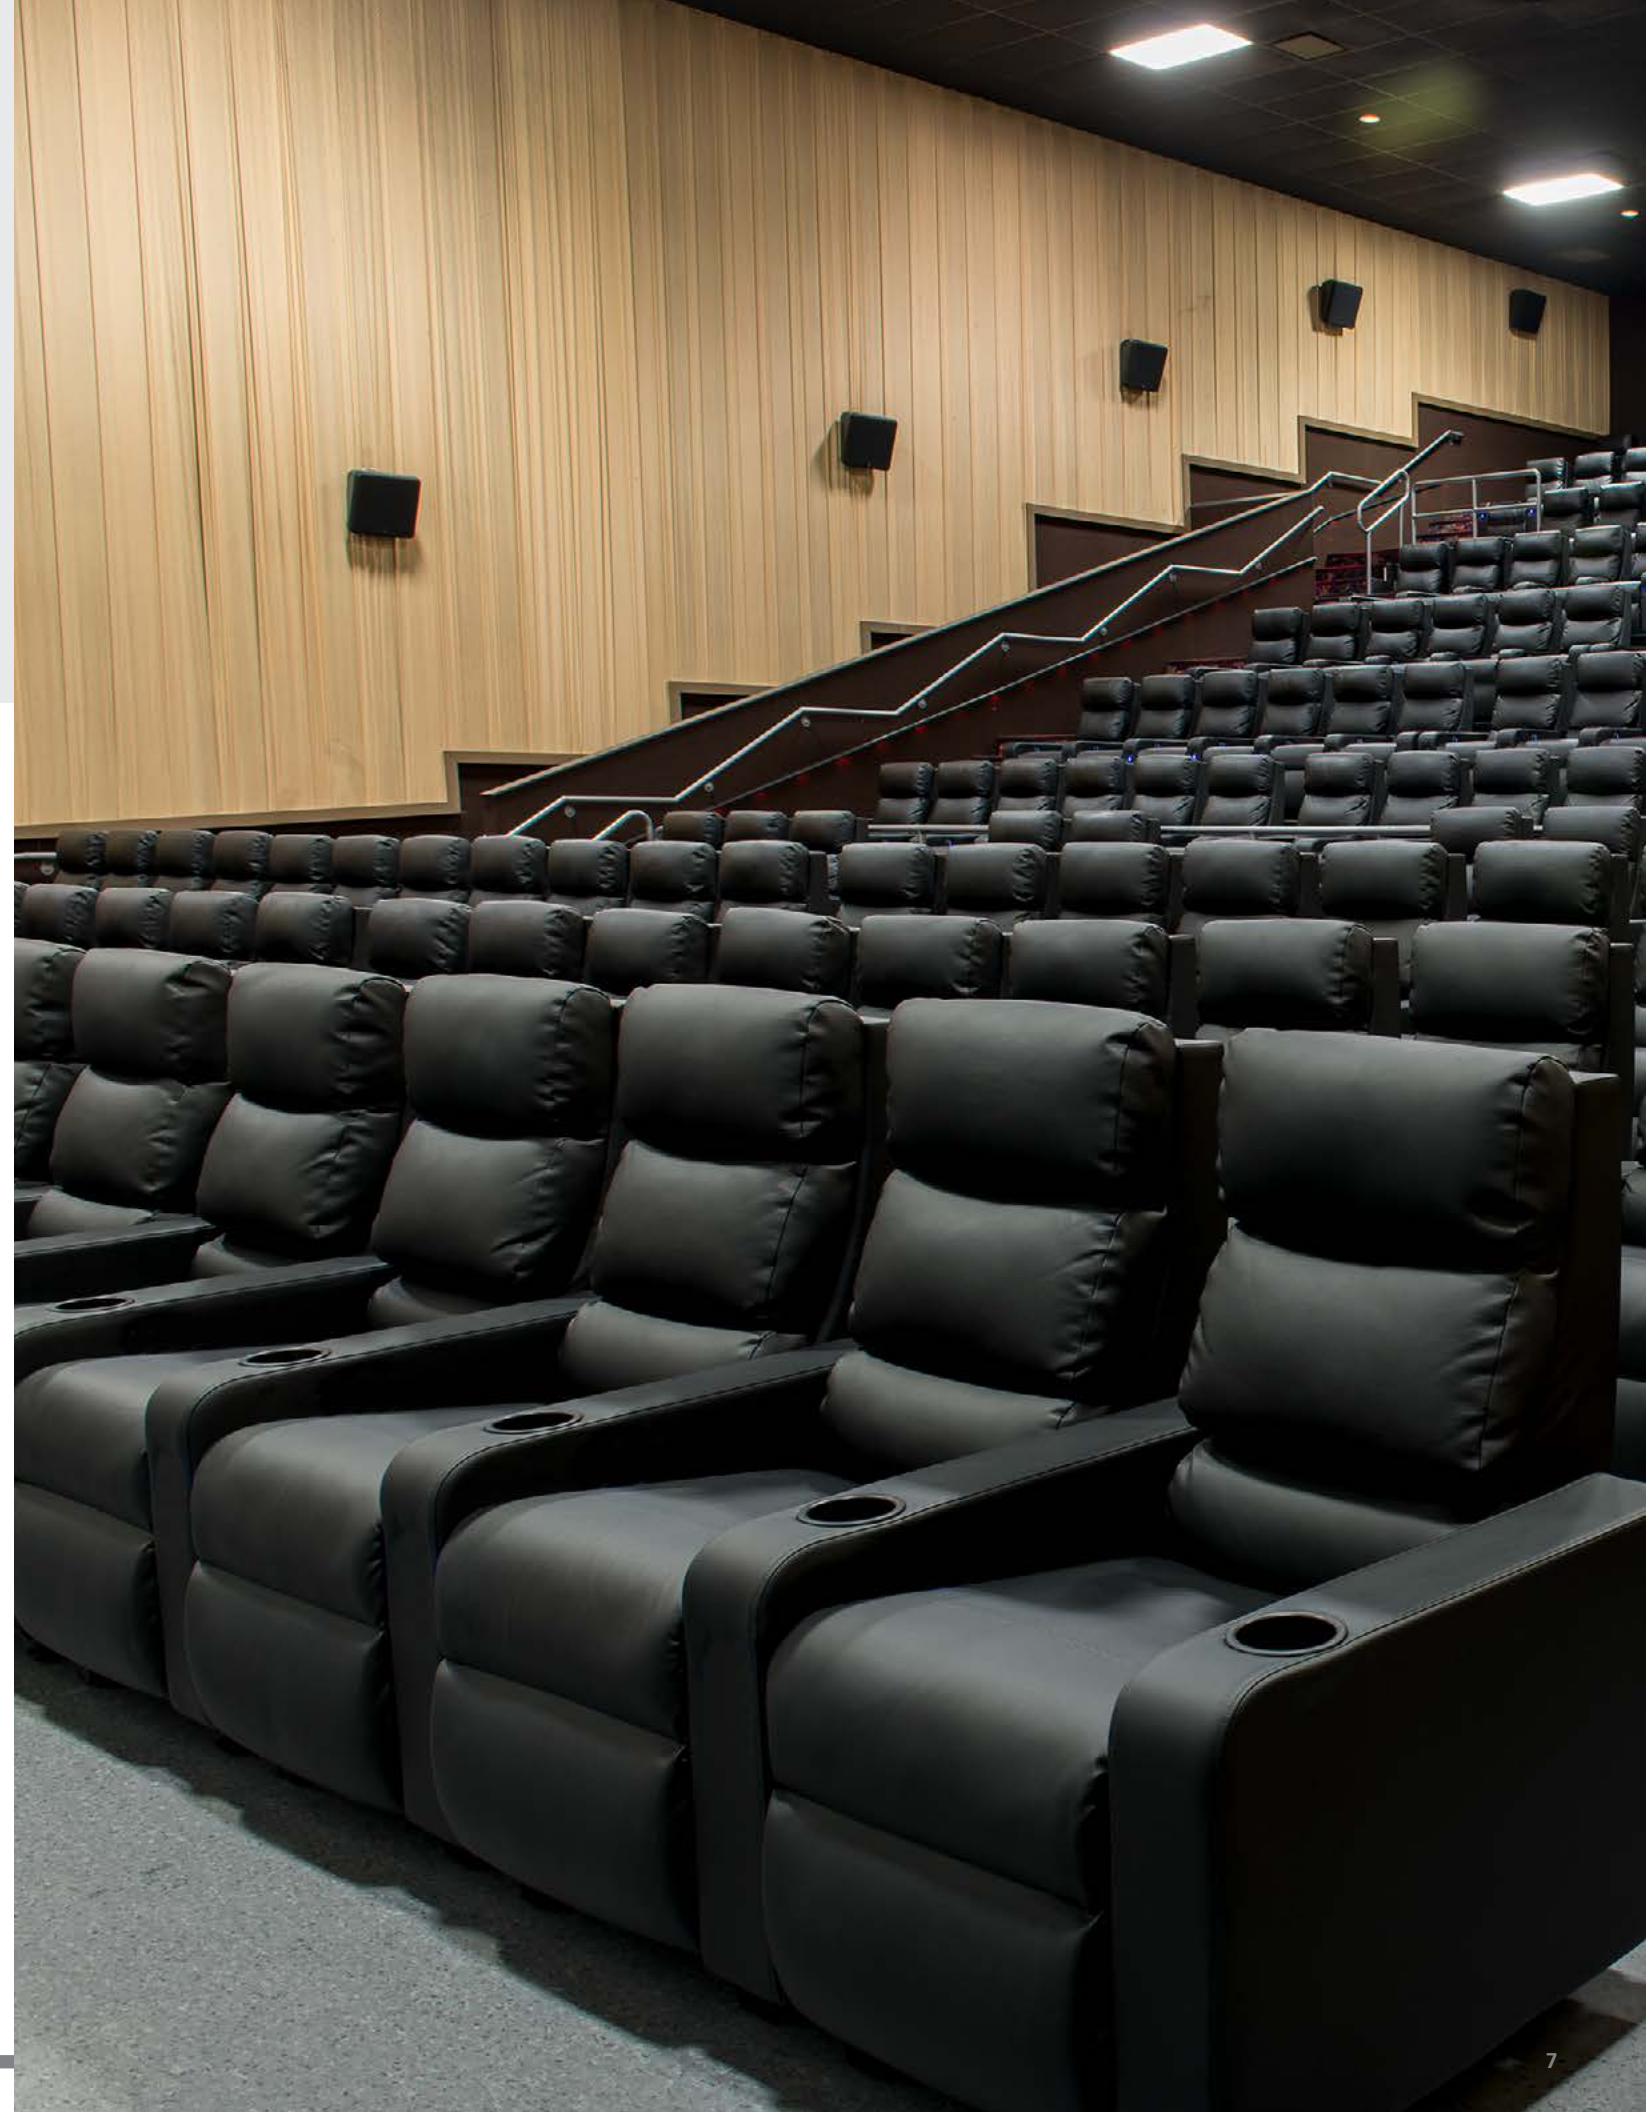

IRWIN CINEMA

Creating Better Experiences

Enhancing the guest experience is essential to compete with the many options consumers have for their leisure dollars. As a result, the entertainment industry is under constant pressure to upgrade services. Our seating products support this critical mission with components and accessories designed to elevate the patron experience while providing operational advantages to owners that includes unmatched service for the life of your seating.

A

Spectrum Recliner

The ZG4 platform features a seat module that offers exceptional comfort with a deep cushioned ride and a proprietary recliner mechanism for a smooth "Zero Gravity Motion." This unique mechanism enables patrons to find their personalized viewing position. Our Spectrum recliners provide operational advantages to keep cleaning and maintenance easy. The vast options available for our recliners allow a design team to create an experience tailored to the needs of their customer base.

C. Spectrum Eclipse V3
V3 platform with 3-pillow Eclipse back, upholstered casings with cupholder

D. Cinemark
Greeley, Colorado
Spectrum Solstice ZG4

E. Movie Tavern
Roswell, Georgia
Spectrum Eclipse ZG4 with custom table and call button

F. Showbiz Cinemas
Kingwood, Texas
Spectrum Eclipse ZG4

Luxury Lounger

Our Luxury Lounger is a great choice for spaces looking to balance capacity with a high-end aesthetic. The Lounger provides the same level of comfort as the Spectrum Recliner without the recline, allowing for more rows of seating to be installed. In addition, the Lounger is available with many of the same options so it can be customized to support your brand standards as needed.