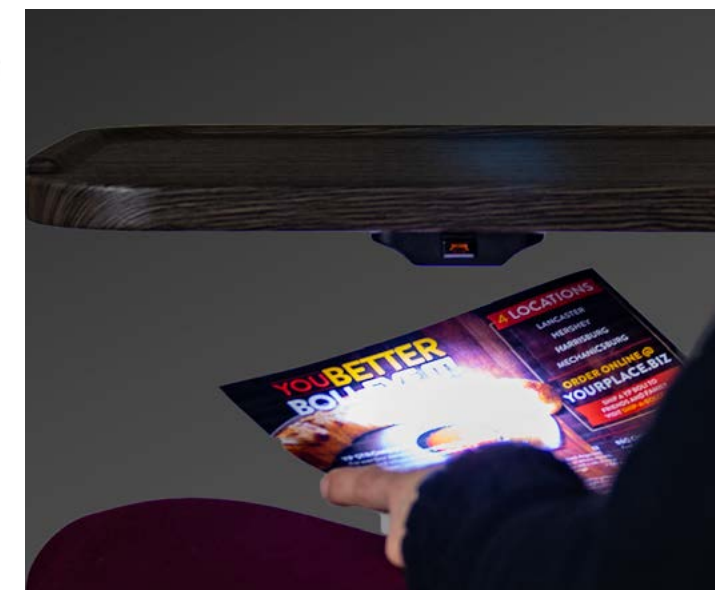

A

Spectrum Recliner

The ZG4 platform features a seat module that offers exceptional comfort with a deep cushioned ride and a proprietary recliner mechanism for a smooth "Zero Gravity Motion." This unique mechanism enables patrons to find their personalized viewing position. Our Spectrum recliners provide operational advantages to keep cleaning and maintenance easy. The vast options available for our recliners allow a design team to create an experience tailored to the needs of their customer base.

F. Showbiz Cinemas
Kingwood, Texas
Spectrum Eclipse ZG4

Luxury Lounger

Our Luxury Lounger is a great choice for spaces looking to balance capacity with a high-end aesthetic. The Lounger provides the same level of comfort as the Spectrum Recliner without the recline, allowing for more rows of seating to be installed. In addition, the Lounger is available with many of the same options so it can be customized to support your brand standards as needed.

Large Swivel Table for Recliner & Lounger Seating

LED Swivel Table Light

Extra-Large Swivel Table for Recliner & Lounger Seating

Swivel Table Menu Holder

Options & Accessories

Like all of our seating products, Spectrum recliners are available with options and accessories that provide function, comfort and operational efficiency. Some options are designed to enhance the patron's movie-going experience and keep them coming back while others were created to make things easier for the staff. Of course, customization is always an option with Irwin Seating Company.

Extra-Large Swivel Table with Articulating Arm for Recliner & Lounger

Spectrum Recliner Control with Integrated USB Charging

Spectrum Recliner Hand Control with Integrated Back Heat

Bronze Row / Seat Identification Plate (LP14)