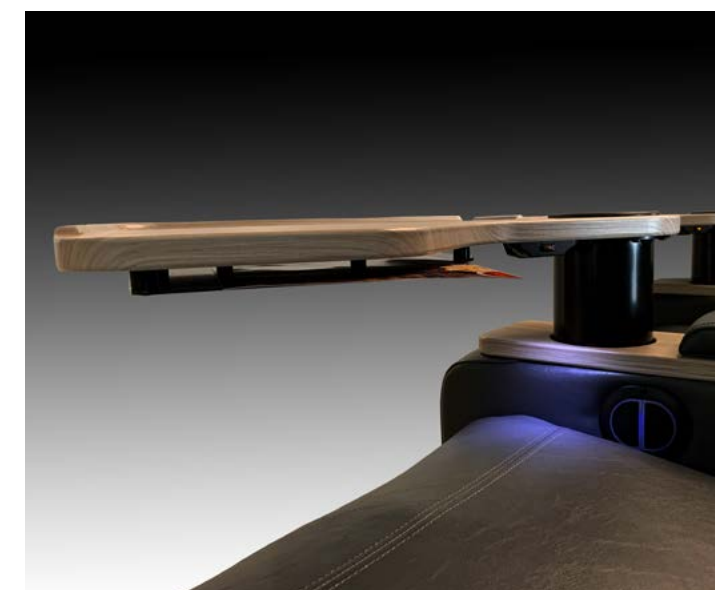

A

Spectrum Recliner

The ZG4 platform features a seat module that offers exceptional comfort with a deep cushioned ride and a proprietary recliner mechanism for a smooth "Zero Gravity Motion." This unique mechanism enables patrons to find their personalized viewing position. Our Spectrum recliners provide operational advantages to keep cleaning and maintenance easy. The vast options available for our recliners allow a design team to create an experience tailored to the needs of their customer base.

Large Swivel Table for Recliner & Lounger Seating

LED Swivel Table Light

Extra-Large Swivel Table for Recliner & Lounger Seating

Swivel Table Menu Holder

Options & Accessories

Like all of our seating products, Spectrum recliners are available with options and accessories that provide function, comfort and operational efficiency. Some options are designed to enhance the patron's movie-going experience and keep them coming back while others were created to make things easier for the staff. Of course, customization is always an option with Irwin Seating Company.