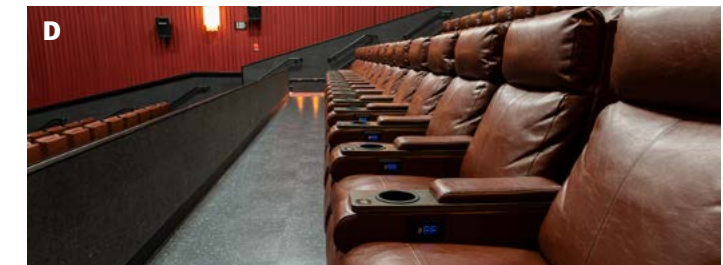

A. Spectrum Eclipse ZG4
ZG4 platform, 3-Pillow Eclipse back, vinyl wrapped arm cap with upholstered pad, extra large swivel table with integral cupholder and recessed number / letter plates, flip-up center armrest, removable seat / footrest chaise cover

B. Spectrum Solstice ZG4
ZG4 platform, 2-Pillow Solstice back tailoring, vinyl wrapped arm cap with upholstered pad, cupholder and recessed for number / letter plates, removable seat / footrest chaise cover