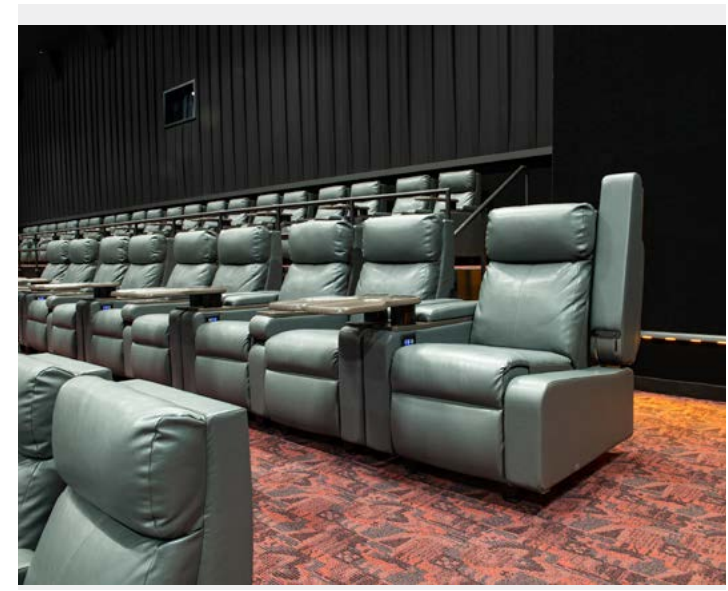

ADA Flip-Up Arm for Recliner & Lounge Seating