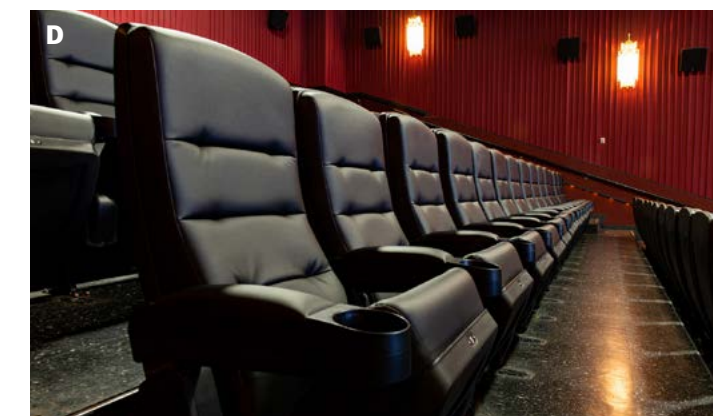

A

B

C

Signature Rocker

Our Signature rocker mechanism is a quiet, smooth and reliable solution for high capacity theaters. The No. 2 rocker platform is supplied with our No. 12 self-rising seat while the No. 84 platform is manufactured with a stationary, ready-to-use seat. Both chair platforms are available with two options for flip-up, love seat style cupholder armrests. In addition, Signature backs are available in three heights and six standard upholstery styles.

A. Signature No. 72.12.2.2
No. 72 Signature back with 41" height, No. 12 seat with sculpted loge cushion, No. 2 open aisle panel, padded & upholstered Caddy cupholder arms

B. Signature No. 73.84.2.84
No. 73 Signature back with 38" height, No. 84 deep cushion seat, No. 2 open aisle panel, padded & upholstered deluxe cupholder arm

C. Signature No. 73.12.22.2
No. 73 Signature back with 41" height, No. 12 seat with sculpted loge cushion, No. 22 laminate surfaced aisle panel, padded & upholstered Caddy cupholder arms

D. Cinemark
Cedar Hill, Texas
Signature No. 72.12.2.2

E. B&B Theaters
Grain Valley, Missouri
Signature No. 72.84.2.84