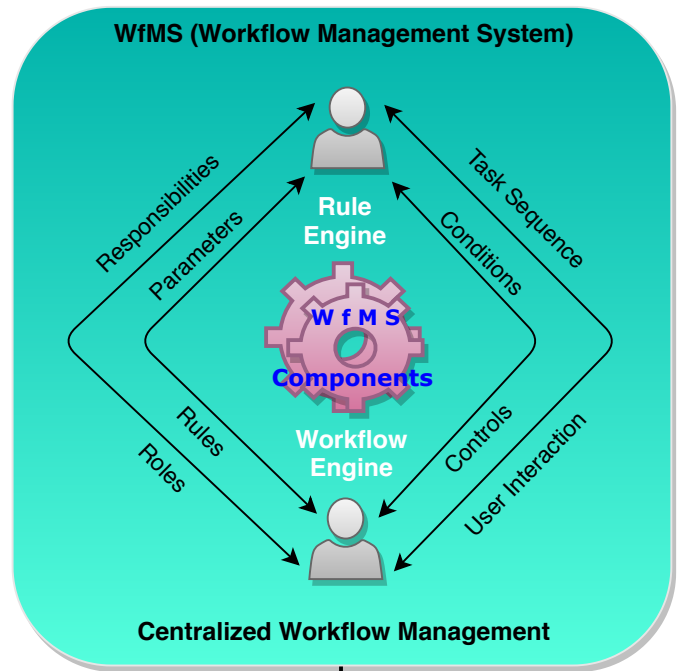

# Experience the Technology of Workflow integrated with ERP

Be in one platform  
 ⊕ Integrate ERP (Data) with Workflow (Process). ⊕

## Workflow Management System (WfMS)

**Rule Engine** - Pre-Defined Claim Value configured in rule engine direct /route the task sequence and participant

**Workflow Engine** - Assign the task to the participant determined by the values in rule engine and process the task according to the defined sequence until task completion.

## Enterprise Resource Planning System (ERP)

The respective entries are passed in ERP once the process is completed by WfMS