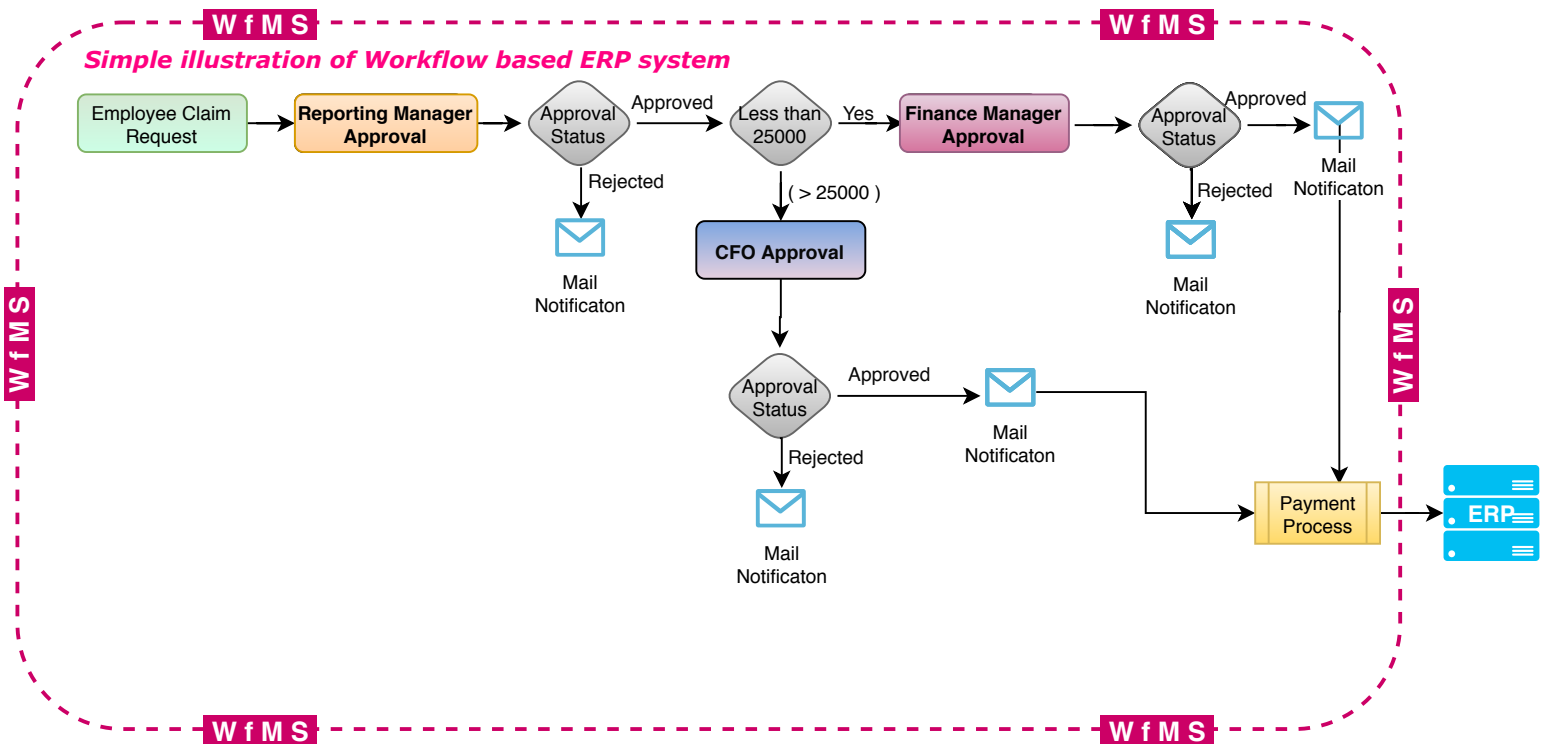

# Experience the Technology of Workflow integrated with ERP

Be in one platform  
 ⊕ Integrate ERP (Data) with Workflow (Process). ⊕

## Workflow Management System (WfMS)

**Rule Engine** - Pre-Defined Claim Value configured in rule engine direct /route the task sequence and participant

**Workflow Engine** - Assign the task to the participant determined by the values in rule engine and process the task according to the defined sequence until task completion.

## Enterprise Resource Planning System (ERP)

The respective entries are passed in ERP once the process is completed by WfMS