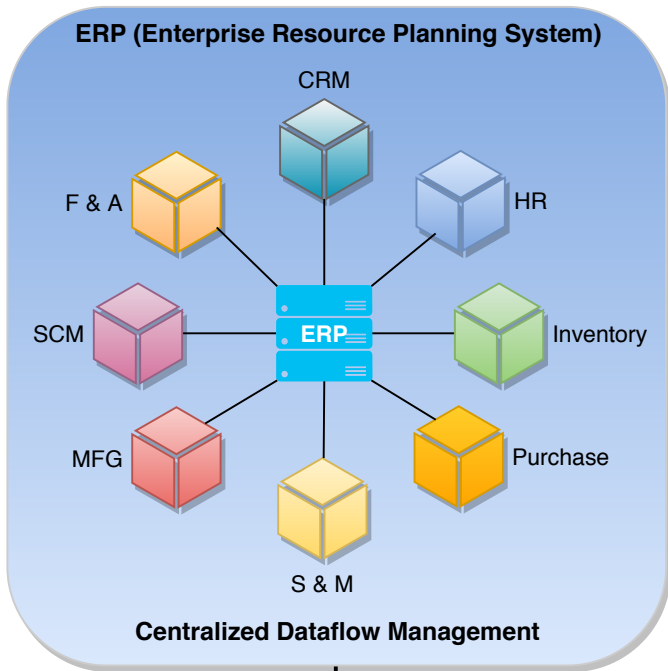

# Experience the Technology of Workflow integrated with ERP

Be in one platform  
 ⊕ Integrate ERP (Data) with Workflow (Process). ⊕

## Workflow Management System (WfMS)

**Rule Engine** - Pre-Defined Claim Value configured in rule engine direct /route the task sequence and participant

**Workflow Engine** - Assign the task to the participant determined by the values in rule engine and process the task according to the defined sequence until task completion.

## Enterprise Resource Planning System (ERP)

The respective entries are passed in ERP once the process is completed by WfMS