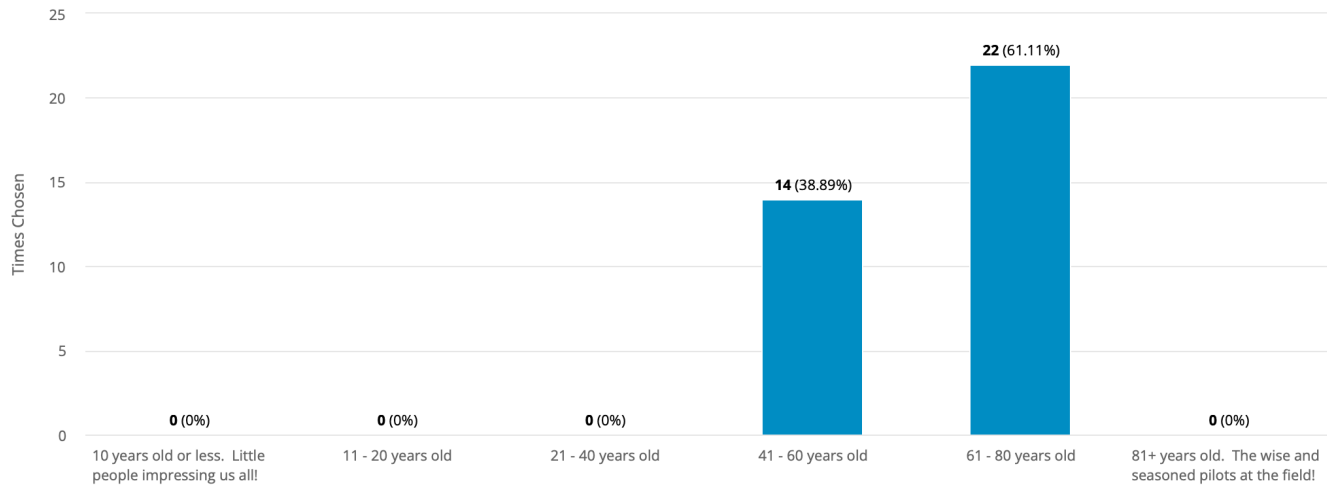

How many years have you been a Fly-A-Ways RC Club Member?

Number of responses: 37

What age bracket are you?

Number of responses: 36

During the busy flying season (March-Sept), how many times a month do you use the RC field?