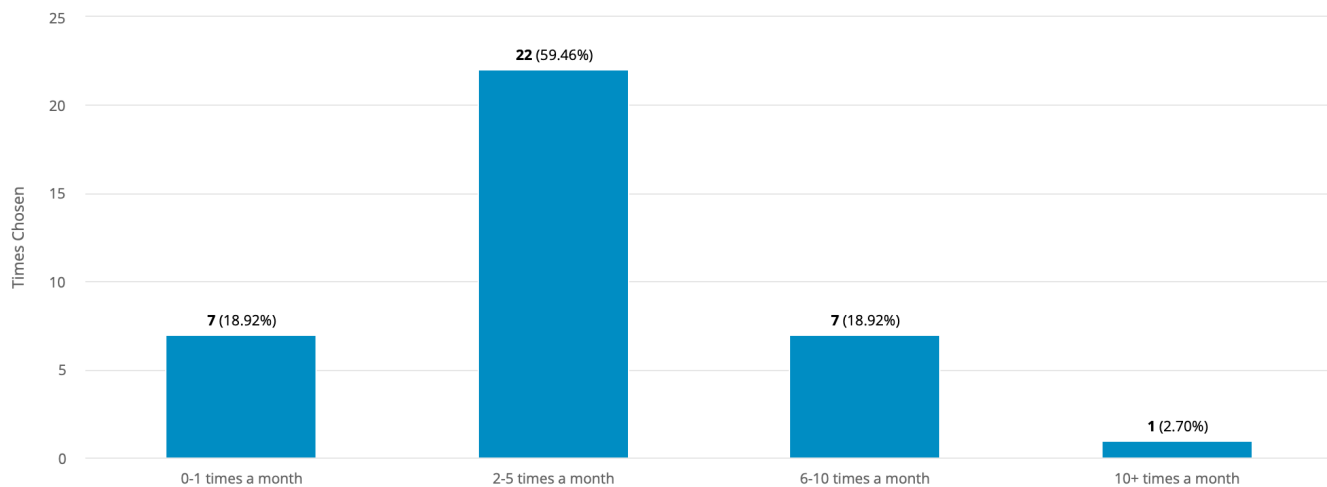

During the busy flying season (March-Sept), how many times a month do you use the RC field?

Number of responses: 37