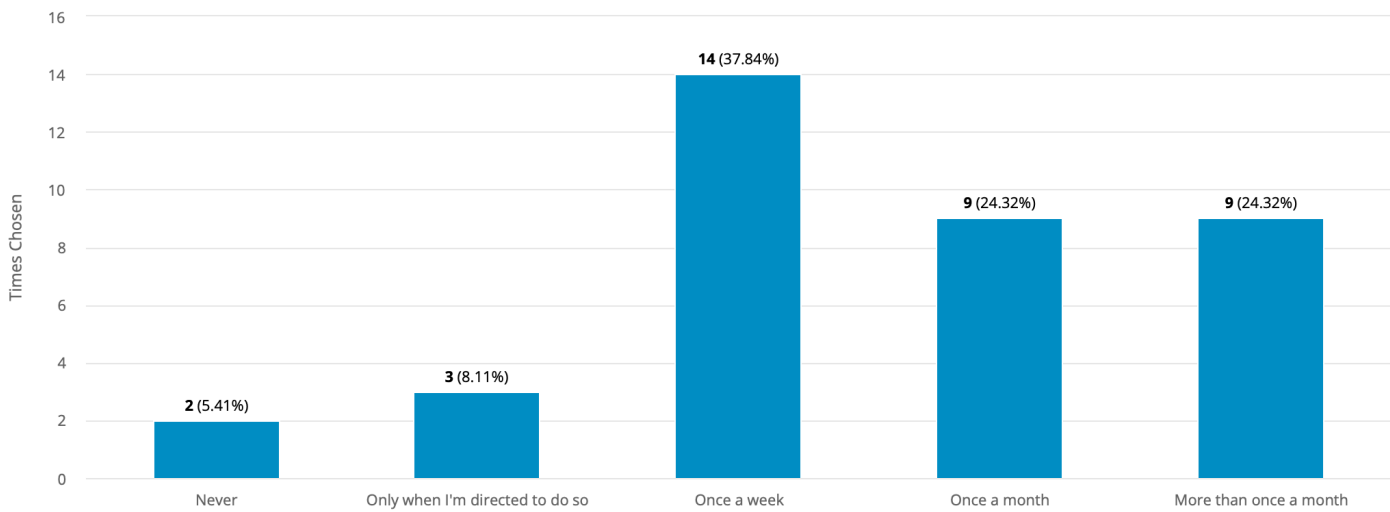

How many times do you review the web site for announcements, field weather conditions, camera links, etc.

Number of responses: 37