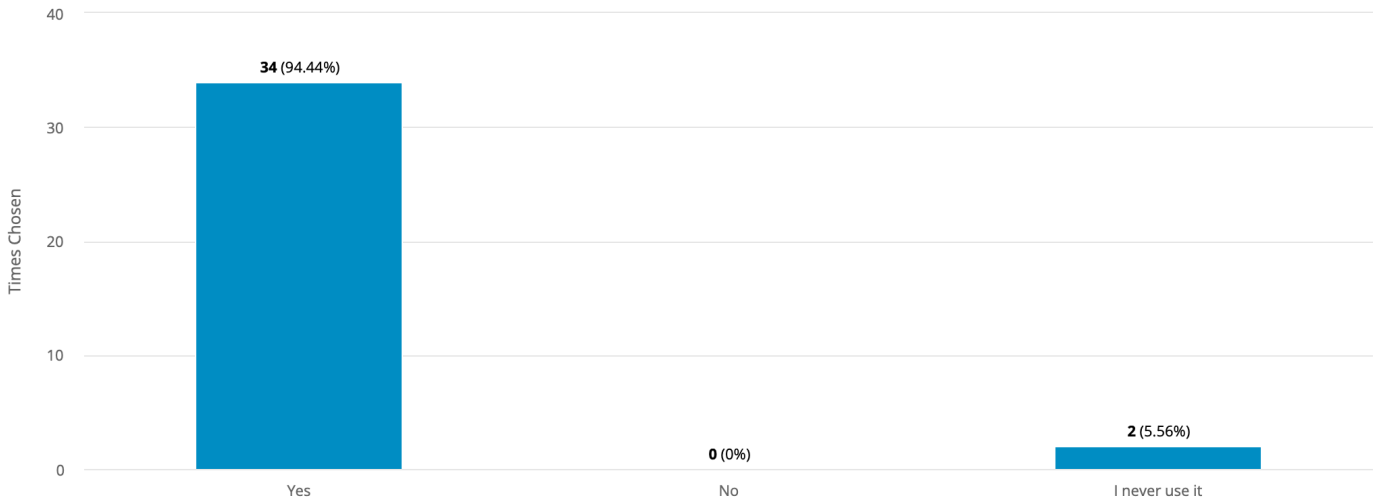

This past year we launched a new web site.

Number of responses: 36