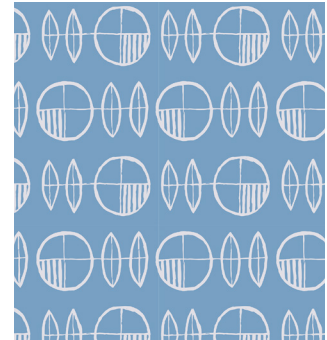

Acrovyn by Design® Patterns - Whimsical Collection

Acrovyn by Design® Whimsical Patterns from left: Bubble Trouble (in Mélange), Bath Bubbles (in Turmeric, Spearmint, & Basil)

The Acrovyn by Design® Patterns - Whimsical Collection provides imaginative, impactful visuals that evoke a sense of fun. Supplied in 48" x 120" sheets only, this collection offers a range of designs that can be paired with themselves or with solid Acrovyn colors. Geared toward spaces for pediatrics and young adults, get creative with this collection to add flair, coordinate with your overall look, or facilitate wayfinding.

Acrovyn by Design® Patterns - Whimsical Collection

Bubble Trouble

20028 Mélange

20029 Rainbow Sherbet

Bath Bubbles

20032 Turmeric

20035 Banana

20031 Spearmint

20033 Fraise

20030 Basil

20034 Wild Blueberries

Bubble Trouble and Bath Bubbles patterns repeat every 10" vertically and 24" horizontally.

Whimsical patterns are shown in their available orientation which is vertical (pattern runs parallel to the 10' side of sheet).