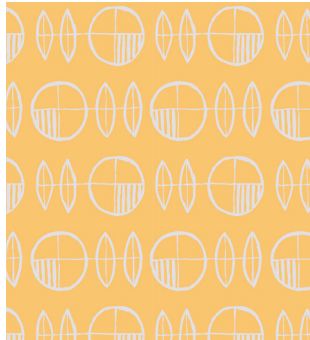

Acrovyn by Design® Patterns - Whimsical Collection

Acrovyn by Design® Whimsical Patterns from left: Bubble Trouble (in Mélange), Bath Bubbles (in Turmeric, Spearmint, & Basil)

The Acrovyn by Design® Patterns - Whimsical Collection provides imaginative, impactful visuals that evoke a sense of fun. Supplied in 48" x 120" sheets only, this collection offers a range of designs that can be paired with themselves or with solid Acrovyn colors. Geared toward spaces for pediatrics and young adults, get creative with this collection to add flair, coordinate with your overall look, or facilitate wayfinding.

Acrovyn by Design® Patterns - Whimsical Collection

Bubble Trouble

20028 Mélange

20029 Rainbow Sherbet

Bath Bubbles

20032 Turmeric

20035 Banana

20031 Spearmint

20033 Fraise

20030 Basil

20034 Wild Blueberries

Bubble Trouble and Bath Bubbles patterns repeat every 10" vertically and 24" horizontally.

Whimsical patterns are shown in their available orientation which is vertical (pattern runs parallel to the 10' side of sheet).