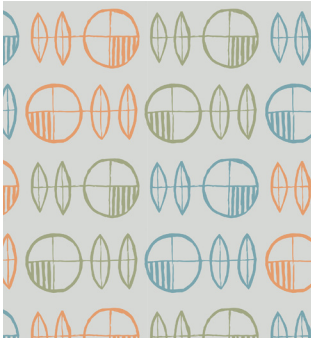

Acrovyn by Design® Patterns - Whimsical Collection

Acrovyn by Design® Whimsical Patterns from left: Bubble Trouble (in Mélange), Bath Bubbles (in Turmeric, Spearmint, & Basil)

The Acrovyn by Design® Patterns - Whimsical Collection provides imaginative, impactful visuals that evoke a sense of fun. Supplied in 48" x 120" sheets only, this collection offers a range of designs that can be paired with themselves or with solid Acrovyn colors. Geared toward spaces for pediatrics and young adults, get creative with this collection to add flair, coordinate with your overall look, or facilitate wayfinding.

Acrovyn by Design® Patterns - Whimsical Collection

Bubble Trouble

20028 Mélange

20029 Rainbow Sherbet

Bath Bubbles

20032 Turmeric

20035 Banana

20031 Spearmint

20033 Fraise

20030 Basil

20034 Wild Blueberries

Bubble Trouble and Bath Bubbles patterns repeat every 10" vertically and 24" horizontally.

Whimsical patterns are shown in their available orientation which is vertical (pattern runs parallel to the 10' side of sheet).