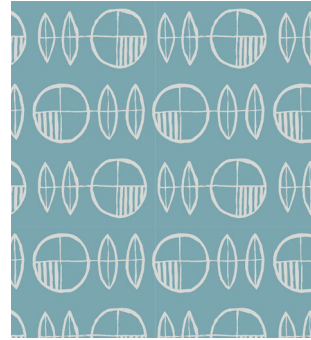

Acrovyn by Design® Patterns - Whimsical Collection

Acrovyn by Design® Whimsical Patterns from left: Bubble Trouble (in Mélange), Bath Bubbles (in Turmeric, Spearmint, & Basil)

The Acrovyn by Design® Patterns - Whimsical Collection provides imaginative, impactful visuals that evoke a sense of fun. Supplied in 48" x 120" sheets only, this collection offers a range of designs that can be paired with themselves or with solid Acrovyn colors. Geared toward spaces for pediatrics and young adults, get creative with this collection to add flair, coordinate with your overall look, or facilitate wayfinding.

Acrovyn by Design® Patterns - Whimsical Collection

Bubble Trouble

20028 Mélange

20029 Rainbow Sherbet

Bath Bubbles

20032 Turmeric

20035 Banana

20031 Spearmint

20033 Fraise

20030 Basil

20034 Wild Blueberries

Bubble Trouble and Bath Bubbles patterns repeat every 10" vertically and 24" horizontally.

Whimsical patterns are shown in their available orientation which is vertical (pattern runs parallel to the 10' side of sheet).