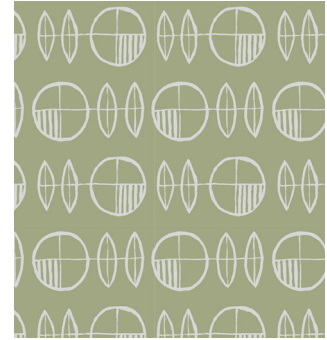

Acrovyn by Design® Patterns - Whimsical Collection

Acrovyn by Design® Whimsical Patterns from left: Bubble Trouble (in Mélange), Bath Bubbles (in Turmeric, Spearmint, & Basil)

The Acrovyn by Design® Patterns - Whimsical Collection provides imaginative, impactful visuals that evoke a sense of fun. Supplied in 48" x 120" sheets only, this collection offers a range of designs that can be paired with themselves or with solid Acrovyn colors. Geared toward spaces for pediatrics and young adults, get creative with this collection to add flair, coordinate with your overall look, or facilitate wayfinding.

Acrovyn by Design® Patterns - Whimsical Collection

Bubble Trouble

20028 Mélange

20029 Rainbow Sherbet

Bath Bubbles

20032 Turmeric

20035 Banana

20031 Spearmint

20033 Fraise

20030 Basil

20034 Wild Blueberries

Bubble Trouble and Bath Bubbles patterns repeat every 10" vertically and 24" horizontally.

Whimsical patterns are shown in their available orientation which is vertical (pattern runs parallel to the 10' side of sheet).