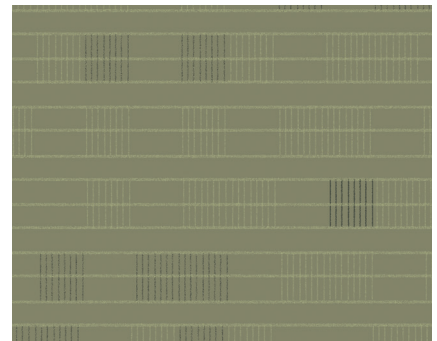

Acrovyn by Design® Patterns – Organic Collection

Crosswind

Nantucket #10130

Barley #10132

Cottonwood #10131

Nectar #10133

Paprika #10134

Valley Mist #10139

Glacier #10135

Stonington #10136

Cypress #10137

Riviera #10138

Concord #10140

Hearthstone #10141

Due to differences in monitor resolutions, colors shown may vary. Please request samples prior to specifying.