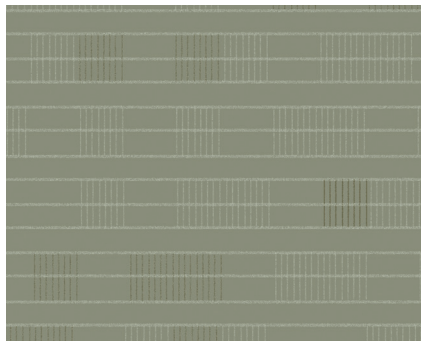

Acrovyn by Design® Patterns – Organic Collection

Crosswind

Nantucket #10130

Barley #10132

Cottonwood #10131

Nectar #10133

Paprika #10134

Valley Mist #10139

Glacier #10135

Stonington #10136

Cypress #10137

Riviera #10138

Concord #10140

Hearthstone #10141

Due to differences in monitor resolutions, colors shown may vary. Please request samples prior to specifying.