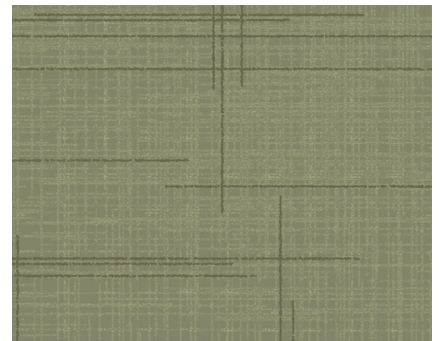

Glacier #10135

Stonington #10136

Cypress #10137

Riviera #10138

Concord #10140

Hearthstone #10141

Due to differences in monitor resolutions, colors shown may vary. Please request samples prior to specifying.

Acrovyn by Design® Patterns – Organic Collection

Linen

Nantucket #10130

Barley #10132

Cottonwood #10131

Nectar #10133

Paprika #10134

Valley Mist #10139