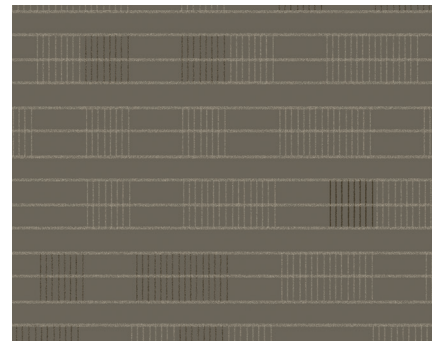

Glacier #10135

Stonington #10136

Cypress #10137

Riviera #10138

Concord #10140

Hearthstone #10141

Due to differences in monitor resolutions, colors shown may vary. Please request samples prior to specifying.

Acrovyn by Design® Patterns – Organic Collection

Foliage

Nantucket #10130

Barley #10132

Cottonwood #10131

Nectar #10133

Paprika #10134

Valley Mist #10139