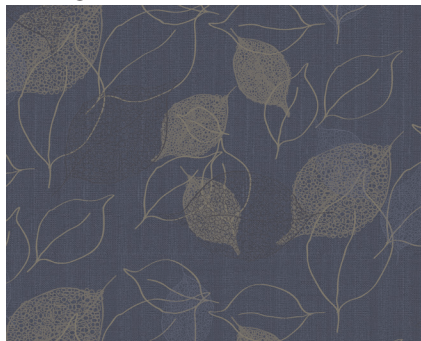

Acrovyn by Design® Patterns – Organic Collection

Acrovyn by Design® Organic Patterns from left: Crosswind, Foliage and Linen. Shown in color: Riviera

From bold hints of nature to subtle patterns, the Acrovyn by Design Organic Patterns Collection brings style to a space without ever sacrificing the durability. Save time in the design process by simply choosing from variety of color and pattern options that easily coordinate with other interior elements. Whether updating an entire space, or creating a focal point, our Organic Patterns Collection easily helps liven up a space and keep it looking good for years to come.

Glacier #10135

Stonington #10136

Cypress #10137

Riviera #10138

Concord #10140

Hearthstone #10141

Due to differences in monitor resolutions, colors shown may vary. Please request samples prior to specifying.