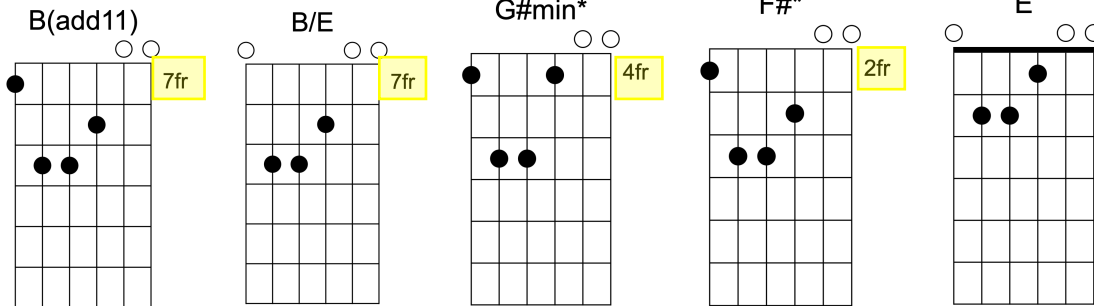

# ON TOP OF THE WORLD - WINTERSTATE

(SCROLL DOWN IF YOU NEED EASIER GUITAR CHORDS THAT USE A CAPO)

B (add11 – optional\*)  
 I saw my life in LEDs  
 B/E  
 Burning bright in effigy  
 G#m F# E  
 The light from it is keeping me awake

B  
 There were days of hope and consequence  
 B/E  
 A gilded age of innocence  
 G#m F# E  
 When we set our sights as high as they could reach

B  
 I'm on top of the world  
 B/E  
 But baby I can't sleep  
 G#m F#  
 I've been diggin' down deeper and deeper just trying to find  
 E  
 Whatever you saw in me

On top of the world  
baby I can't sleep  
I've been diggin' down deeper and deeper just trying to find  
Whatever you saw in me

I'm on the top of the world  
don't let me go  
Cause it's a long way down when nobody knows  
You're dying on your own

On top of the world  
baby I can't sleep  
I've been diggin' down deeper and deeper just trying to find  
Whatever you saw in me

I'm on the top of the world  
don't let me go  
Cause it's a long way down when nobody knows  
You're dying on your own  
on top of the world