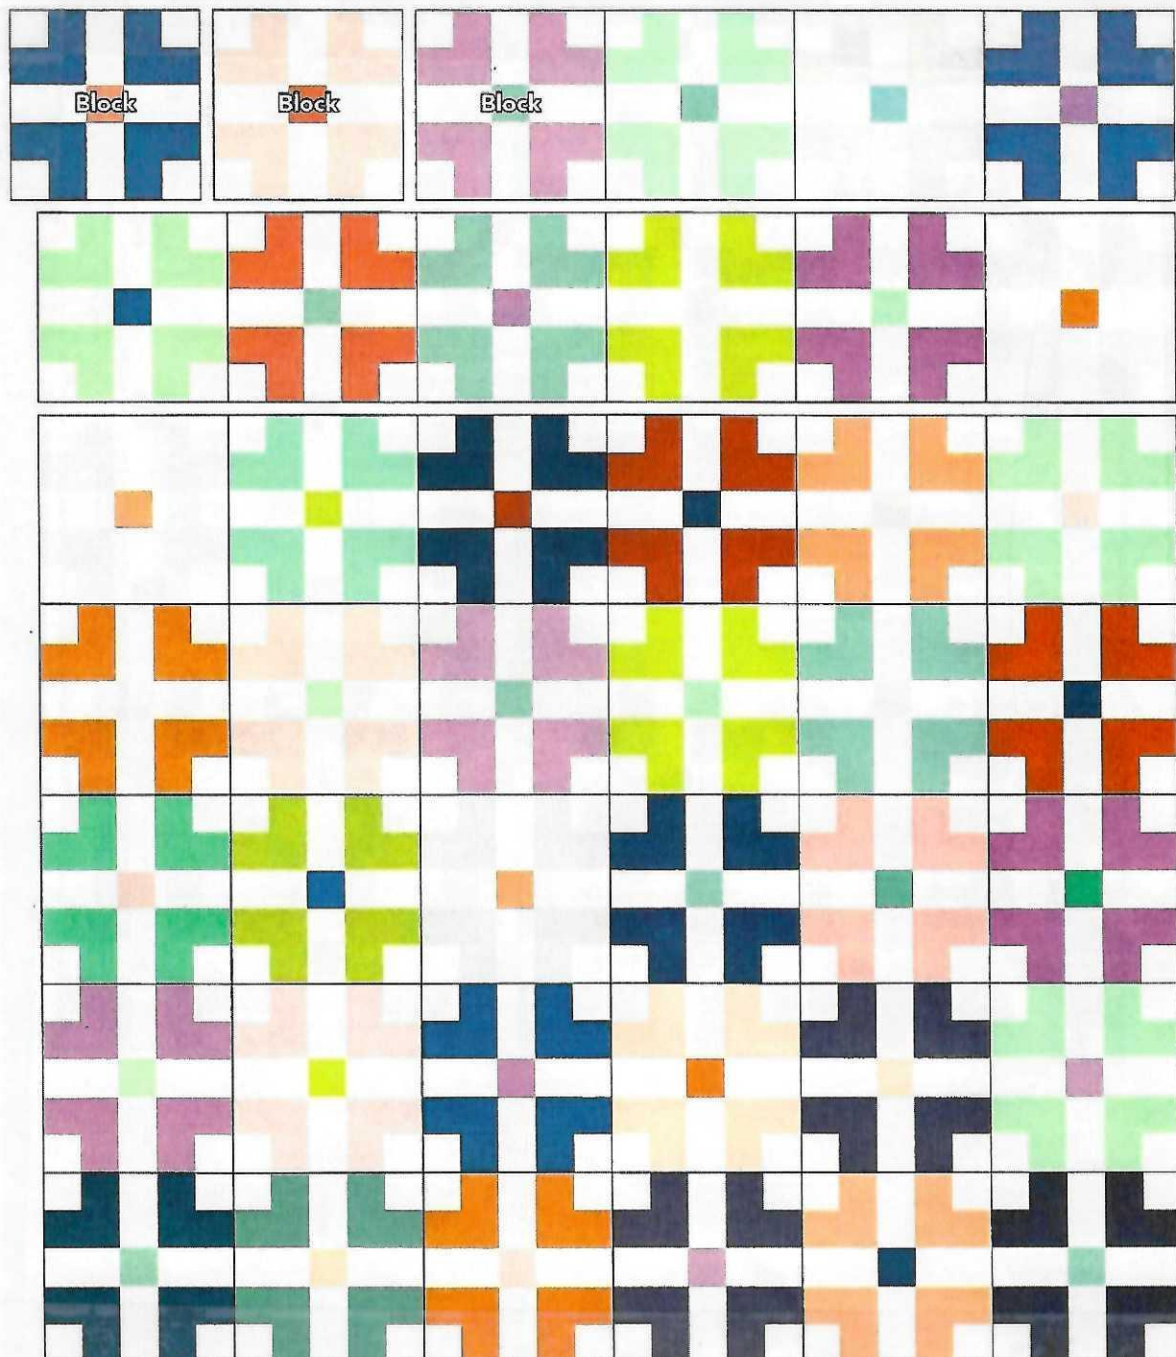

# Honeybee Block Exchange 2021

## *Geo Grid*

Designed by Deborah Shafer

Quick & Easy Quilts April/May 2021

Exchange 10 ½" blocks made with white background, solid color and a solid center square

Assembly Diagram