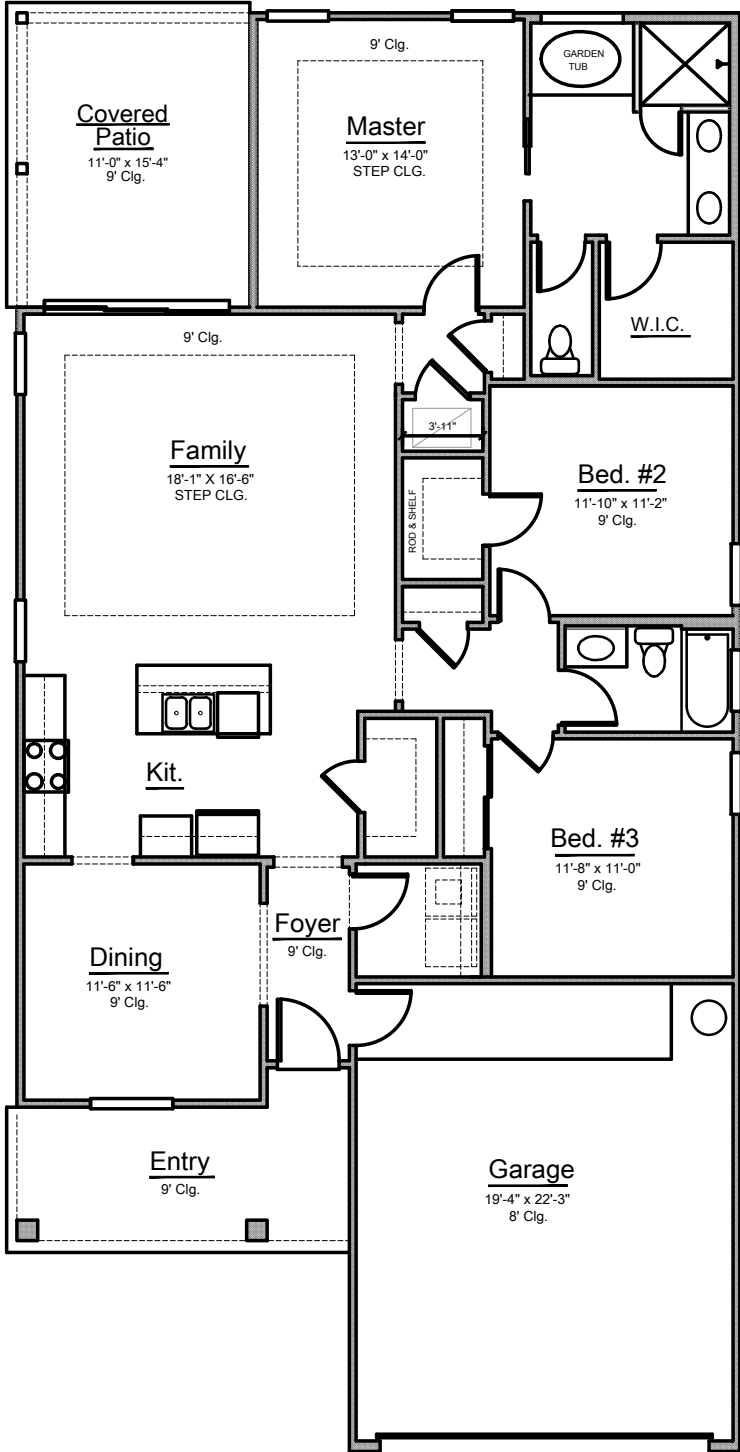

1,589 Sq. Ft.

Width: 35'-2" Depth: 70'-0"

3 Bedrooms - 2 Bathrooms