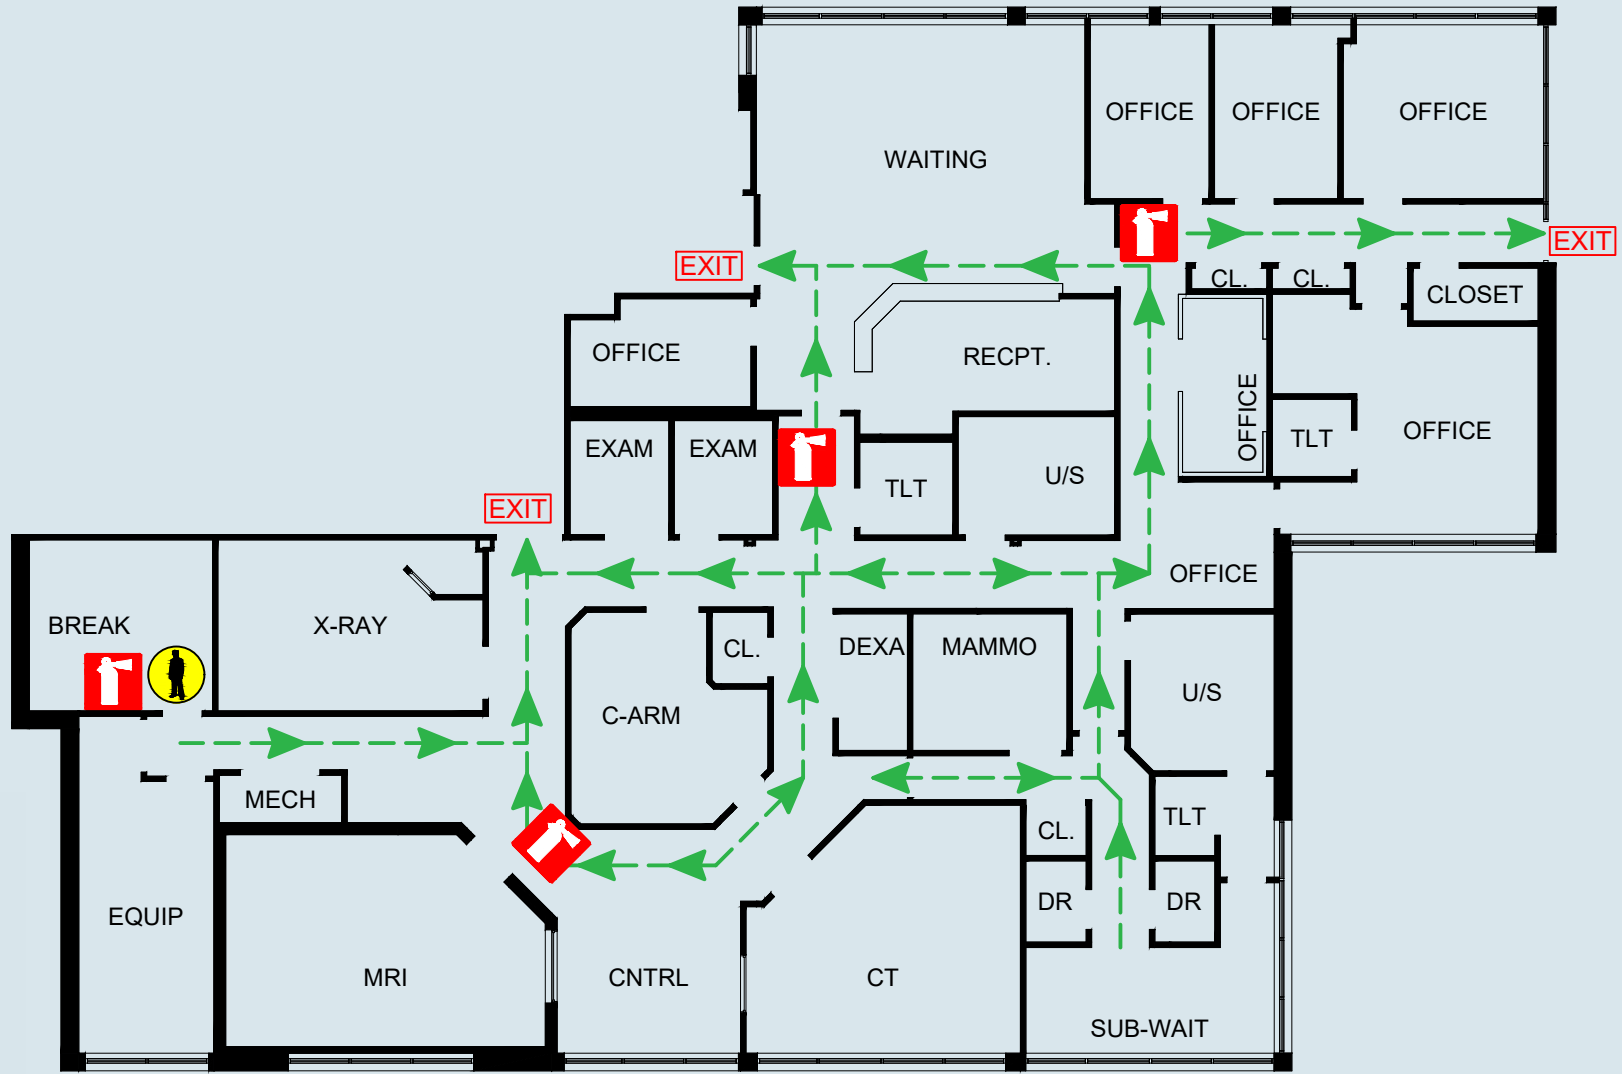

Fire - Code Red

- **R:** Relocate those in immediate danger.
- **A:** Activate by calling emergency number and activating pull stations (where available).
- **C:** Contain by closing doors.
- **E:** Extinguish if safe to do so.

- YOU ARE HERE
- FIRE EXTINGUISHER LOCATION
- EMERGENCY EXIT ROUTE