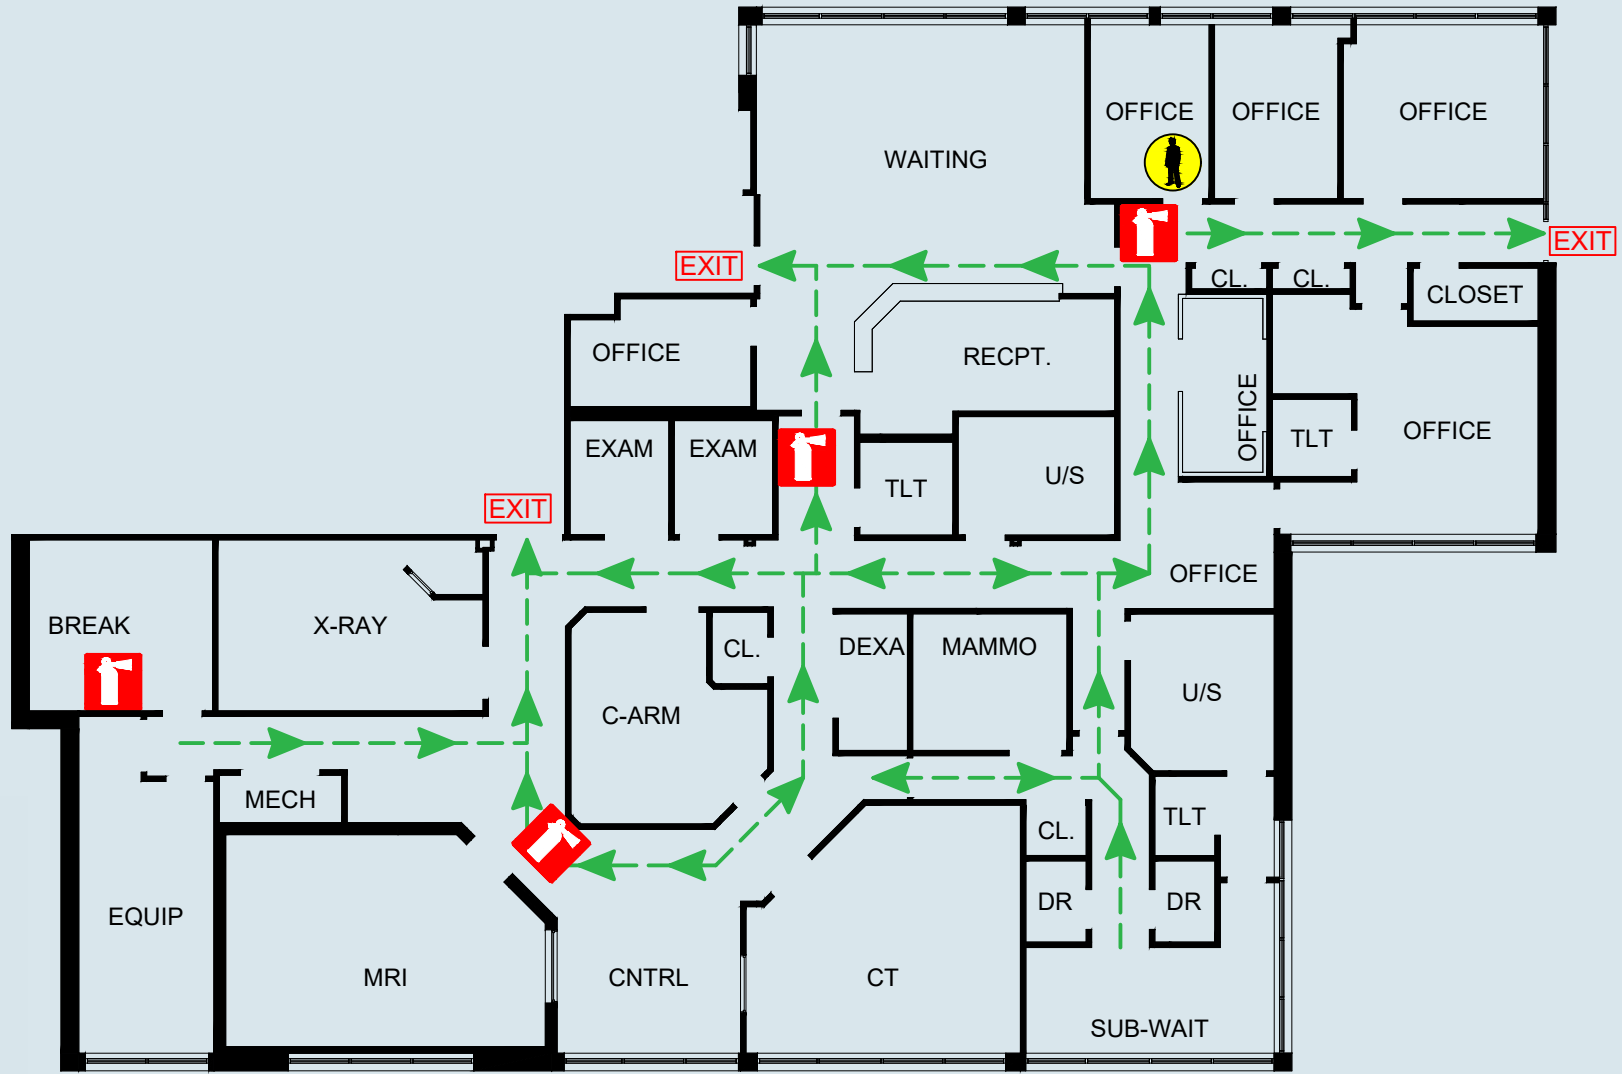

Fire - Code Red

- **R:** Relocate those in immediate danger.
- **A:** Activate by calling emergency number and activating pull stations (where available).
- **C:** Contain by closing doors.
- **E:** Extinguish if safe to do so.

- YOU ARE HERE
- FIRE EXTINGUISHER LOCATION
- EMERGENCY EXIT ROUTE