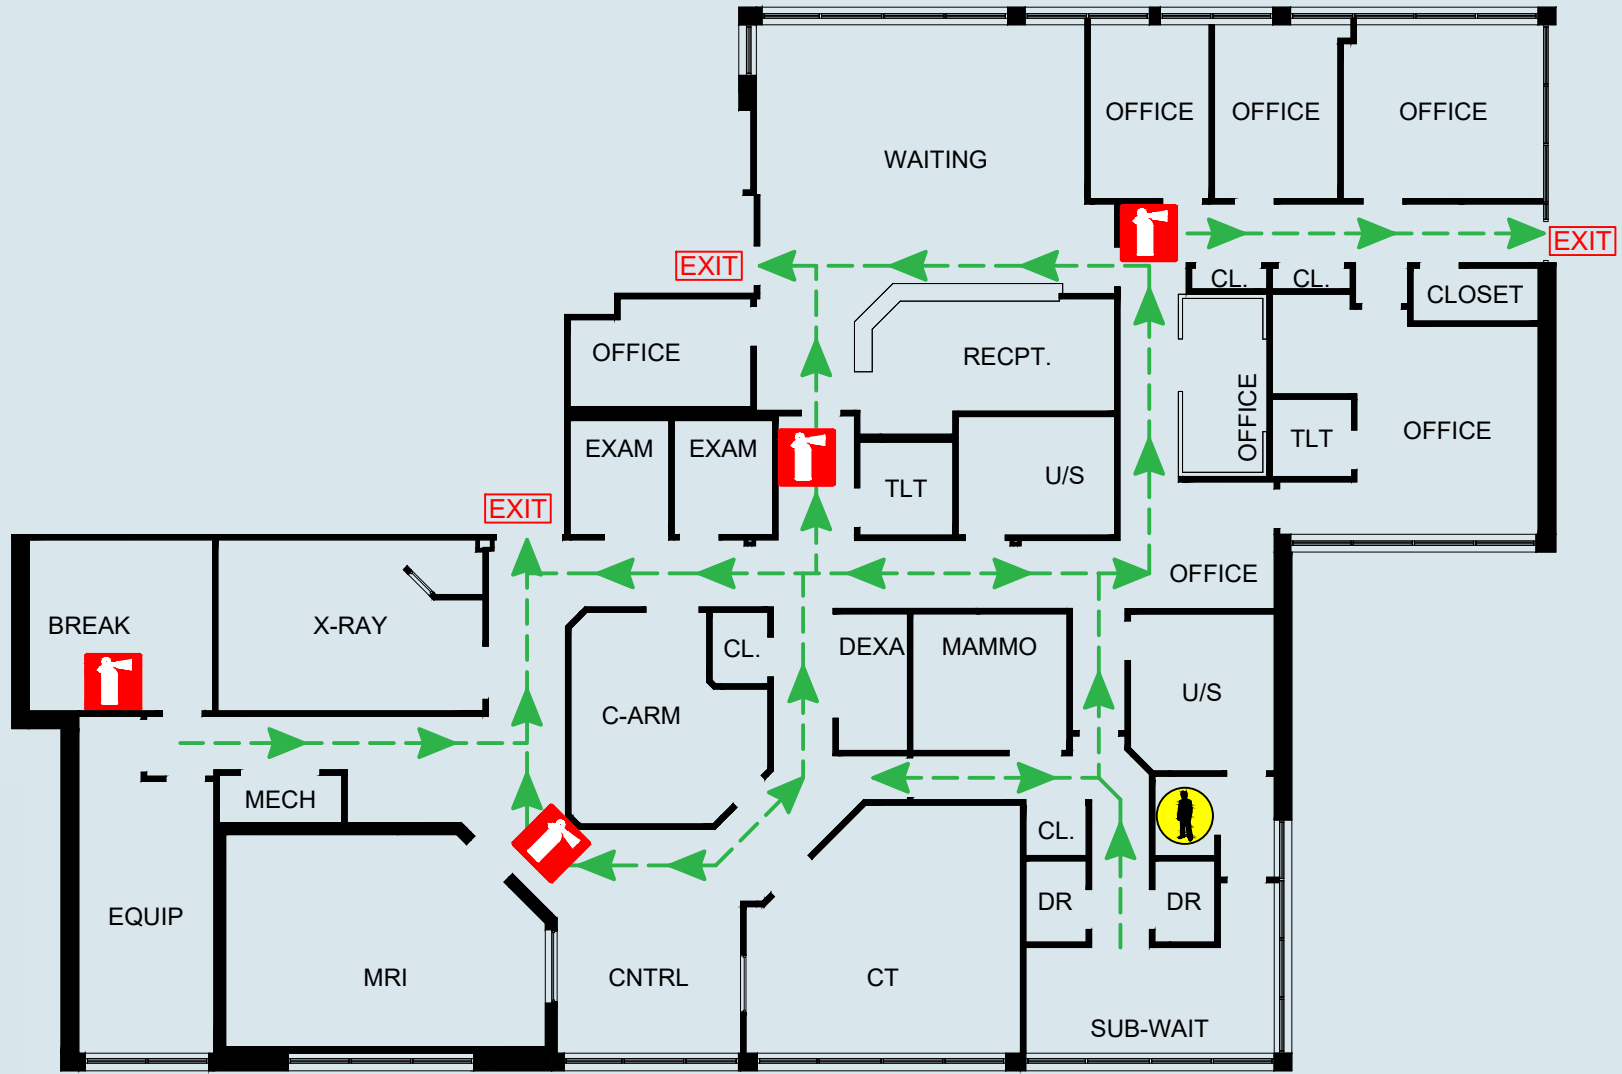

Fire - Code Red

- **R:** Relocate those in immediate danger.
- **A:** Activate by calling emergency number and activating pull stations (where available).
- **C:** Contain by closing doors.
- **E:** Extinguish if safe to do so.

- YOU ARE HERE
- FIRE EXTINGUISHER LOCATION
- EMERGENCY EXIT ROUTE