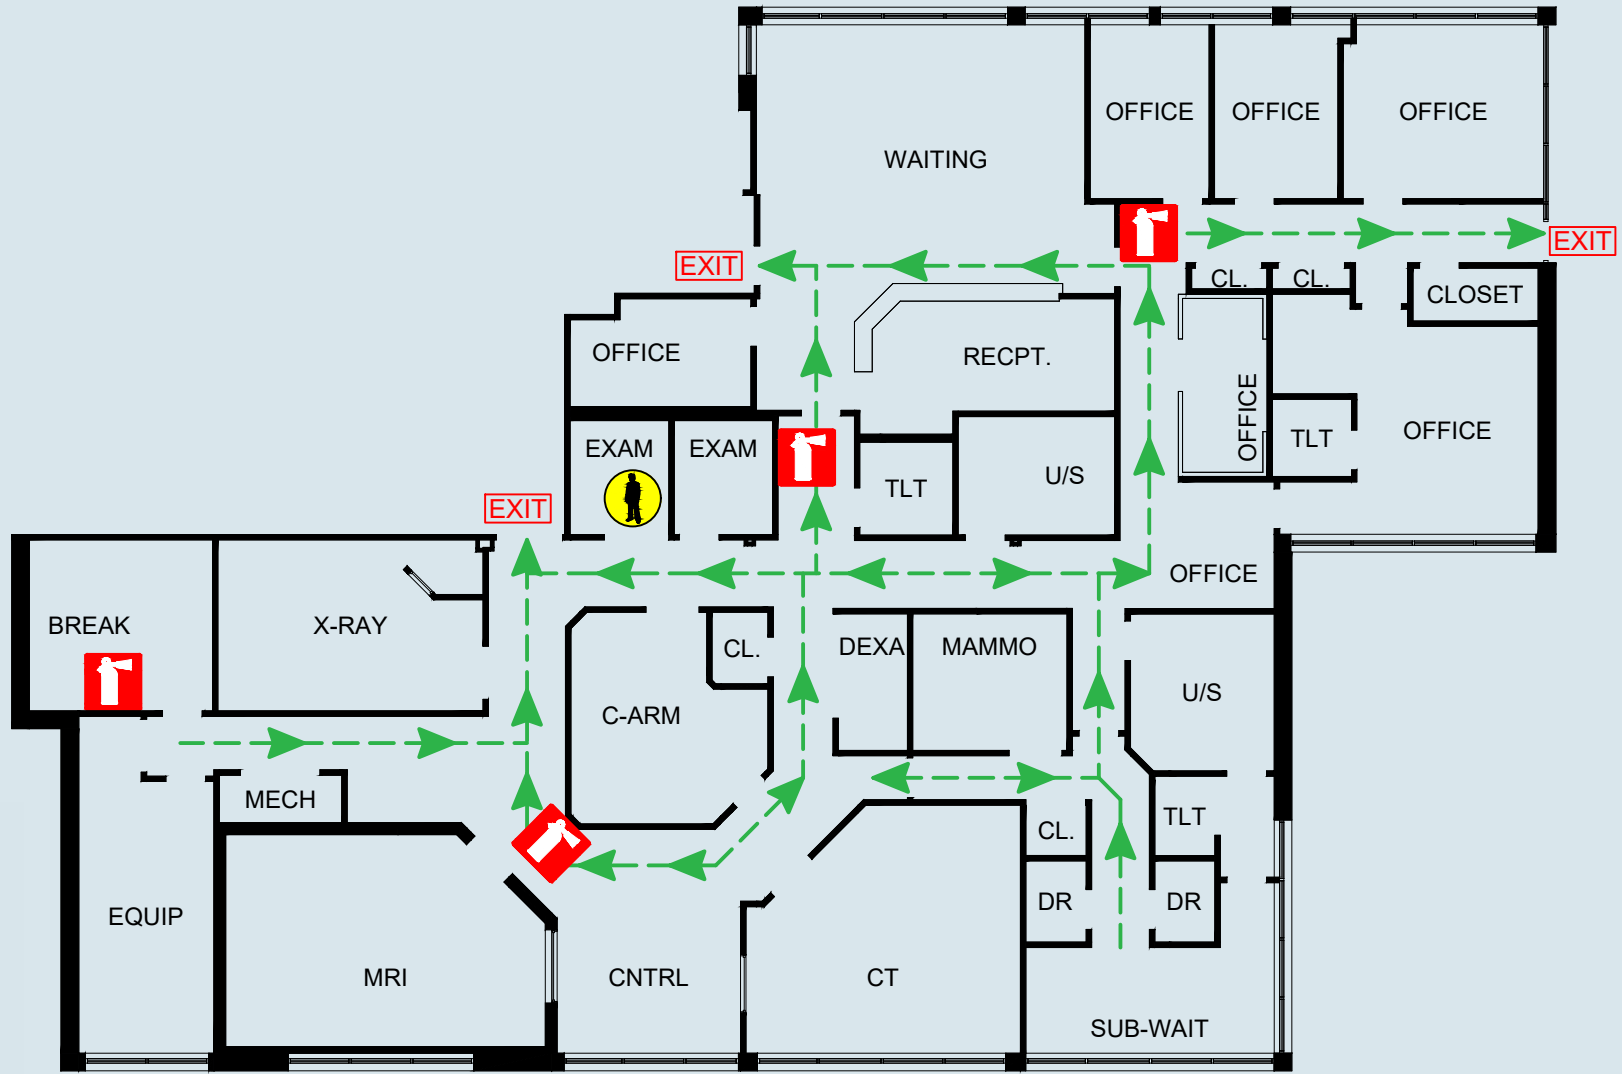

Fire - Code Red

- **R:** Relocate those in immediate danger.
- **A:** Activate by calling emergency number and activating pull stations (where available).
- **C:** Contain by closing doors.
- **E:** Extinguish if safe to do so.

- YOU ARE HERE
- FIRE EXTINGUISHER LOCATION
- EMERGENCY EXIT ROUTE