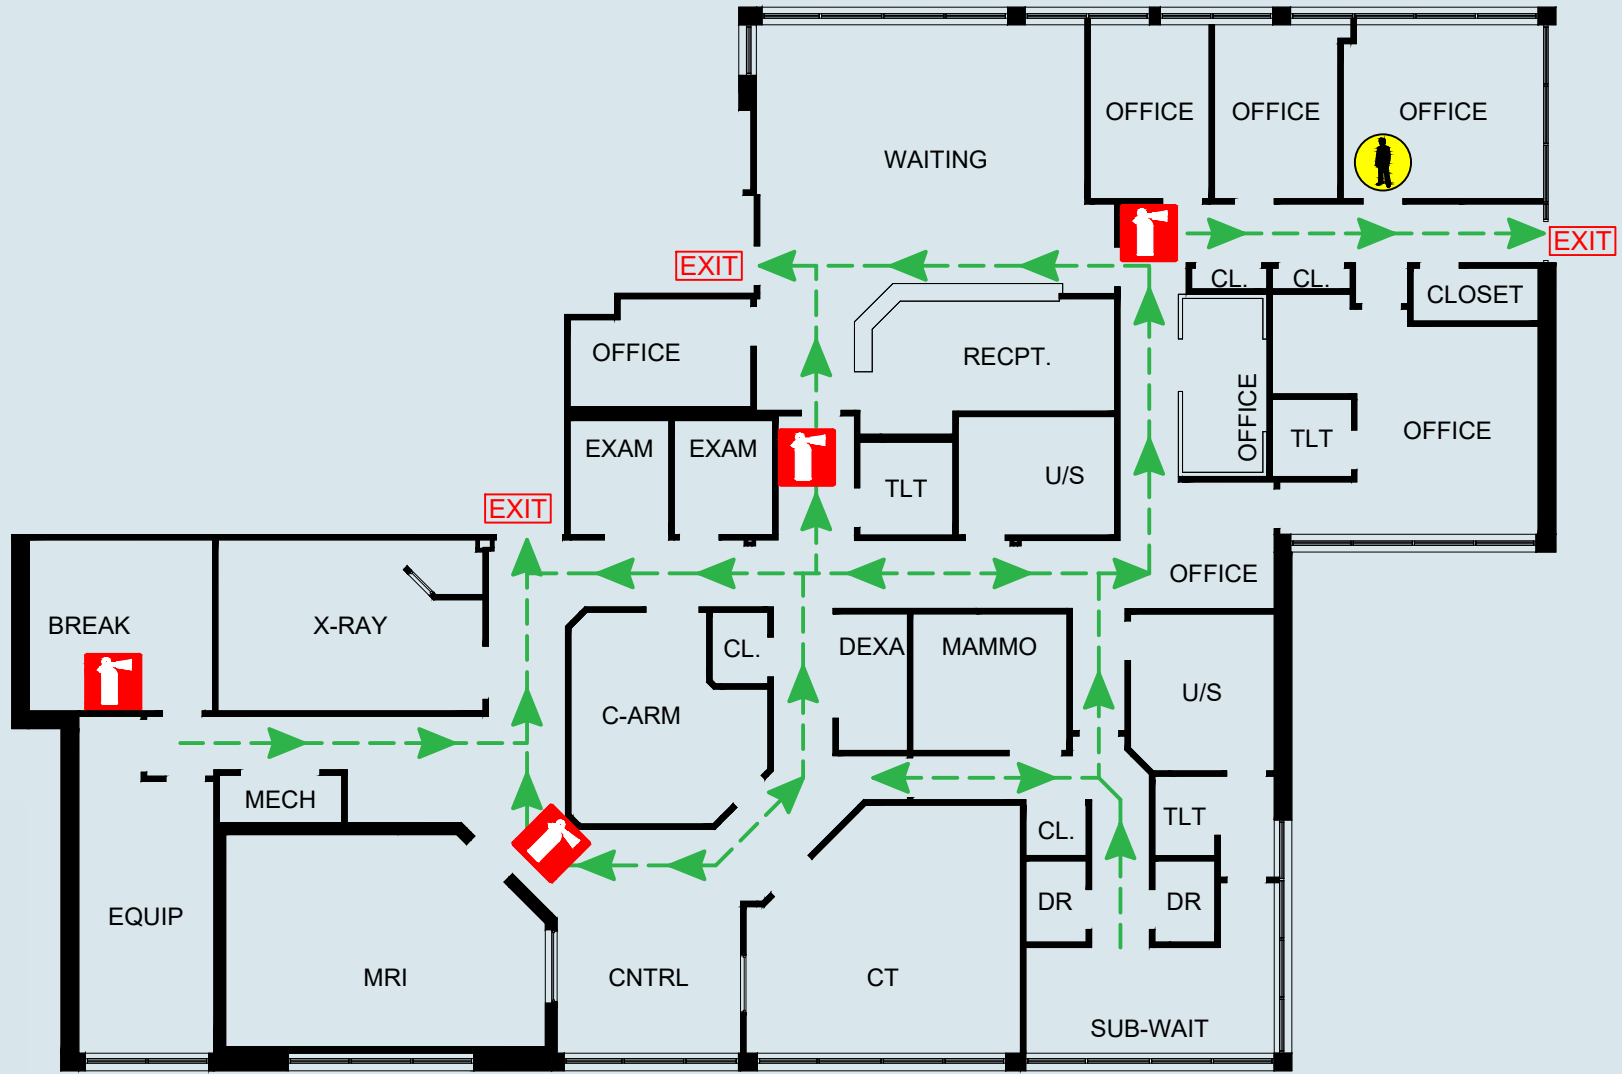

Fire - Code Red

- **R:** Relocate those in immediate danger.
- **A:** Activate by calling emergency number and activating pull stations (where available).
- **C:** Contain by closing doors.
- **E:** Extinguish if safe to do so.

- YOU ARE HERE
- FIRE EXTINGUISHER LOCATION
- EMERGENCY EXIT ROUTE