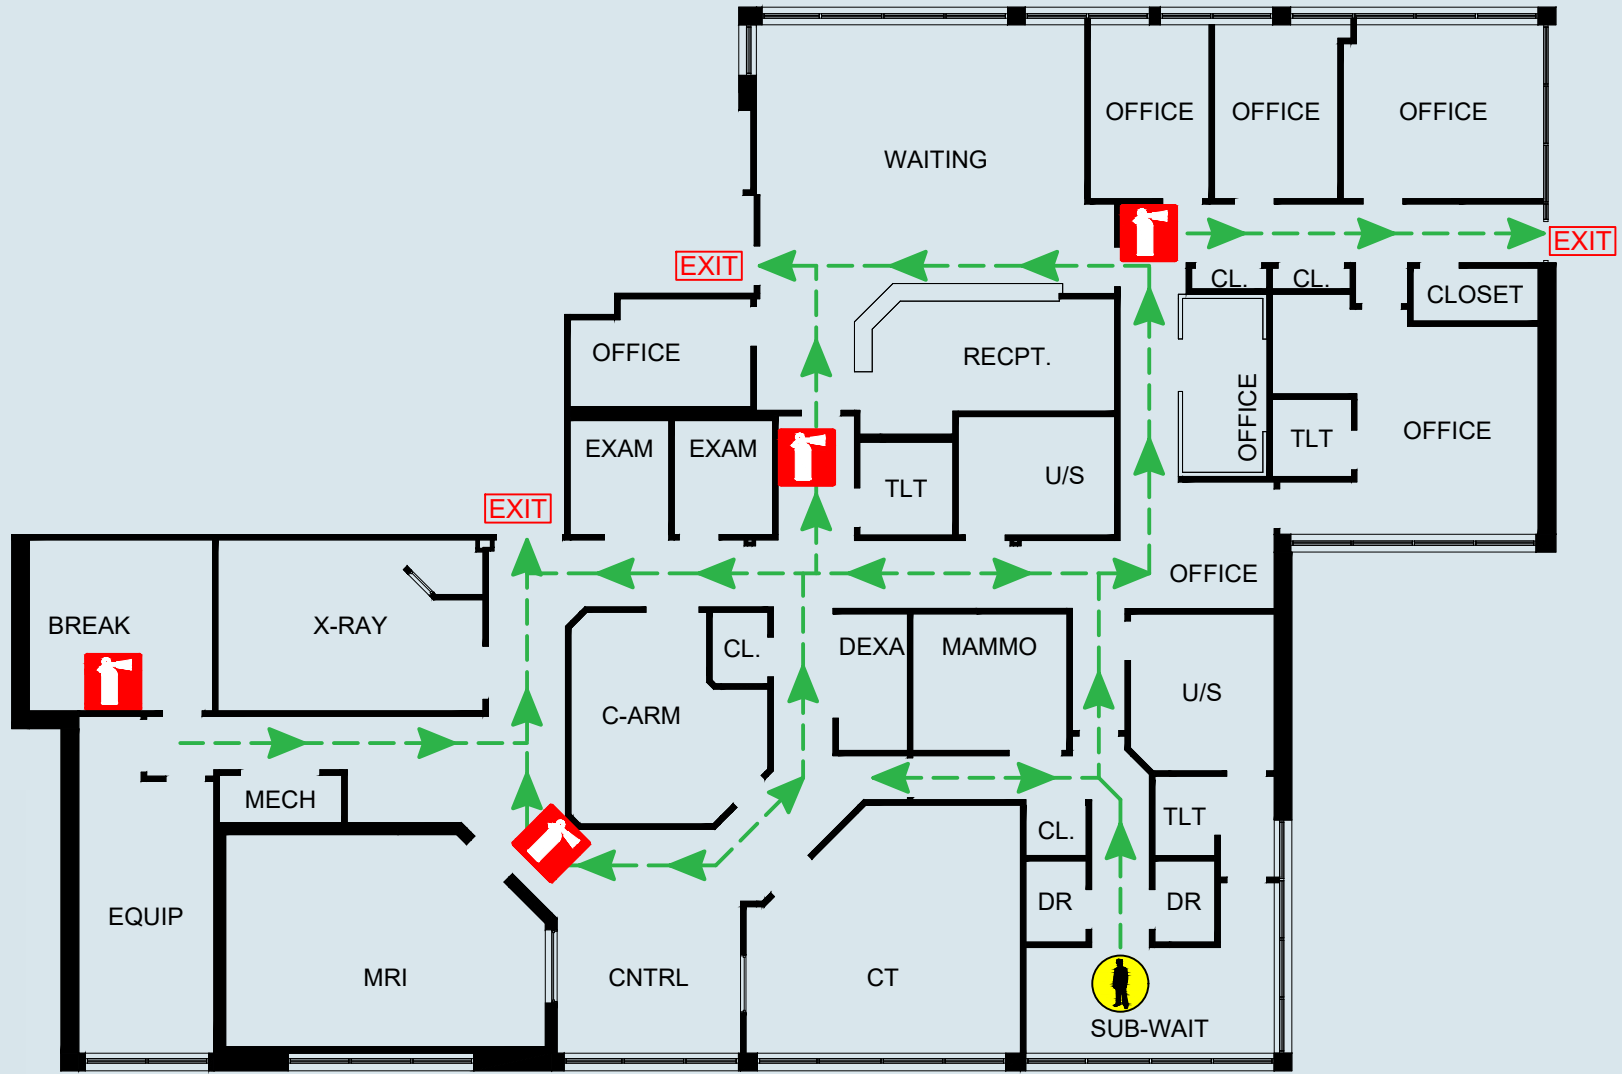

Fire - Code Red

- **R:** Relocate those in immediate danger.
- **A:** Activate by calling emergency number and activating pull stations (where available).
- **C:** Contain by closing doors.
- **E:** Extinguish if safe to do so.

- YOU ARE HERE
- FIRE EXTINGUISHER LOCATION
- EMERGENCY EXIT ROUTE