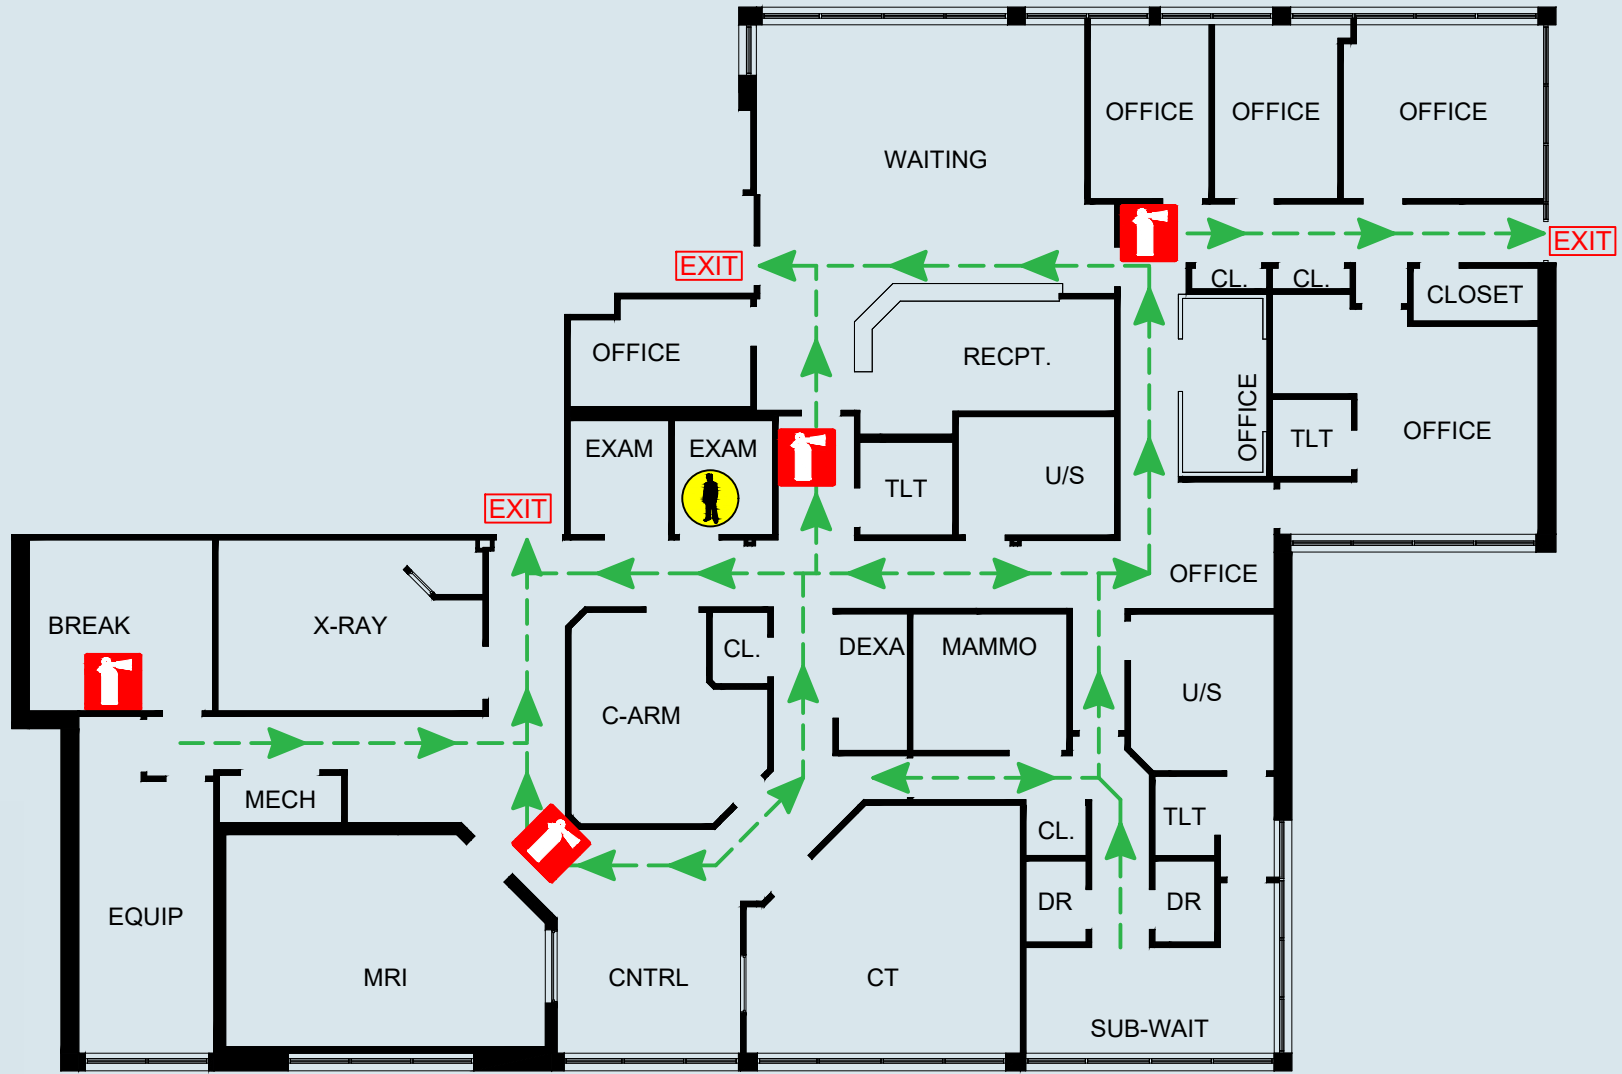

Fire - Code Red

- **R:** Relocate those in immediate danger.
- **A:** Activate by calling emergency number and activating pull stations (where available).
- **C:** Contain by closing doors.
- **E:** Extinguish if safe to do so.

- YOU ARE HERE
- FIRE EXTINGUISHER LOCATION
- EMERGENCY EXIT ROUTE