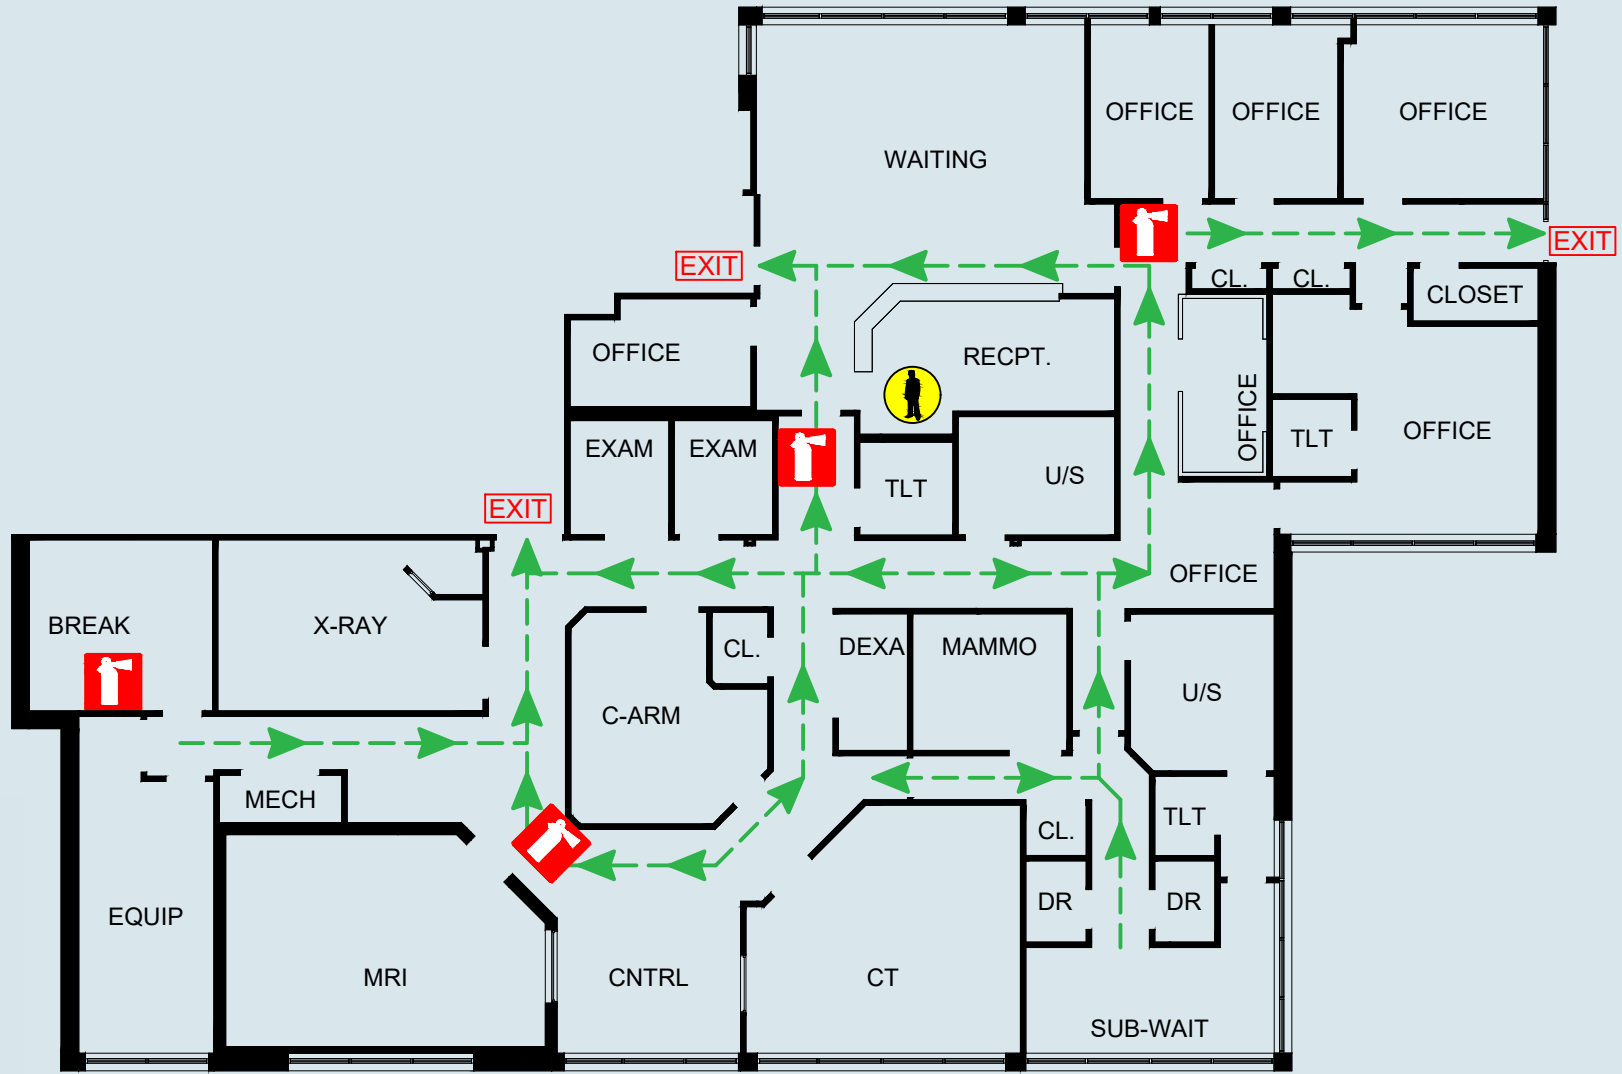

Fire - Code Red

- **R:** Relocate those in immediate danger.
- **A:** Activate by calling emergency number and activating pull stations (where available).
- **C:** Contain by closing doors.
- **E:** Extinguish if safe to do so.

- YOU ARE HERE
- FIRE EXTINGUISHER LOCATION
- EMERGENCY EXIT ROUTE