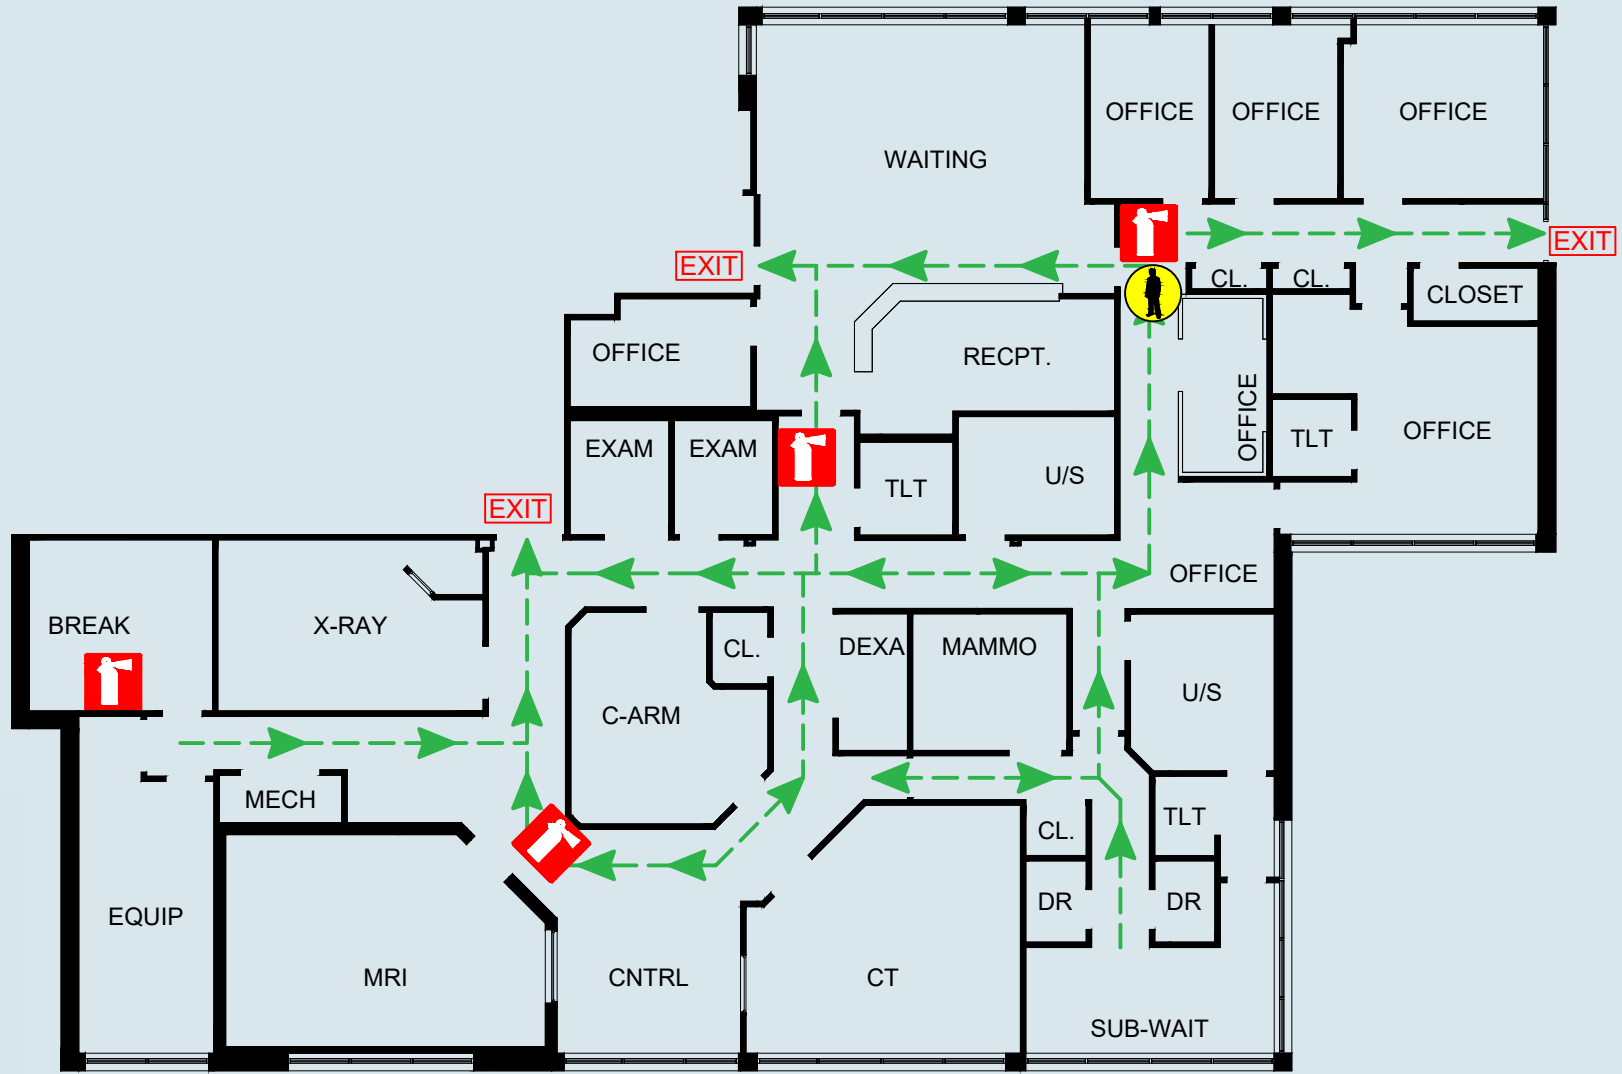

Fire - Code Red

- **R:** Relocate those in immediate danger.
- **A:** Activate by calling emergency number and activating pull stations (where available).
- **C:** Contain by closing doors.
- **E:** Extinguish if safe to do so.

- YOU ARE HERE
- FIRE EXTINGUISHER LOCATION
- EMERGENCY EXIT ROUTE