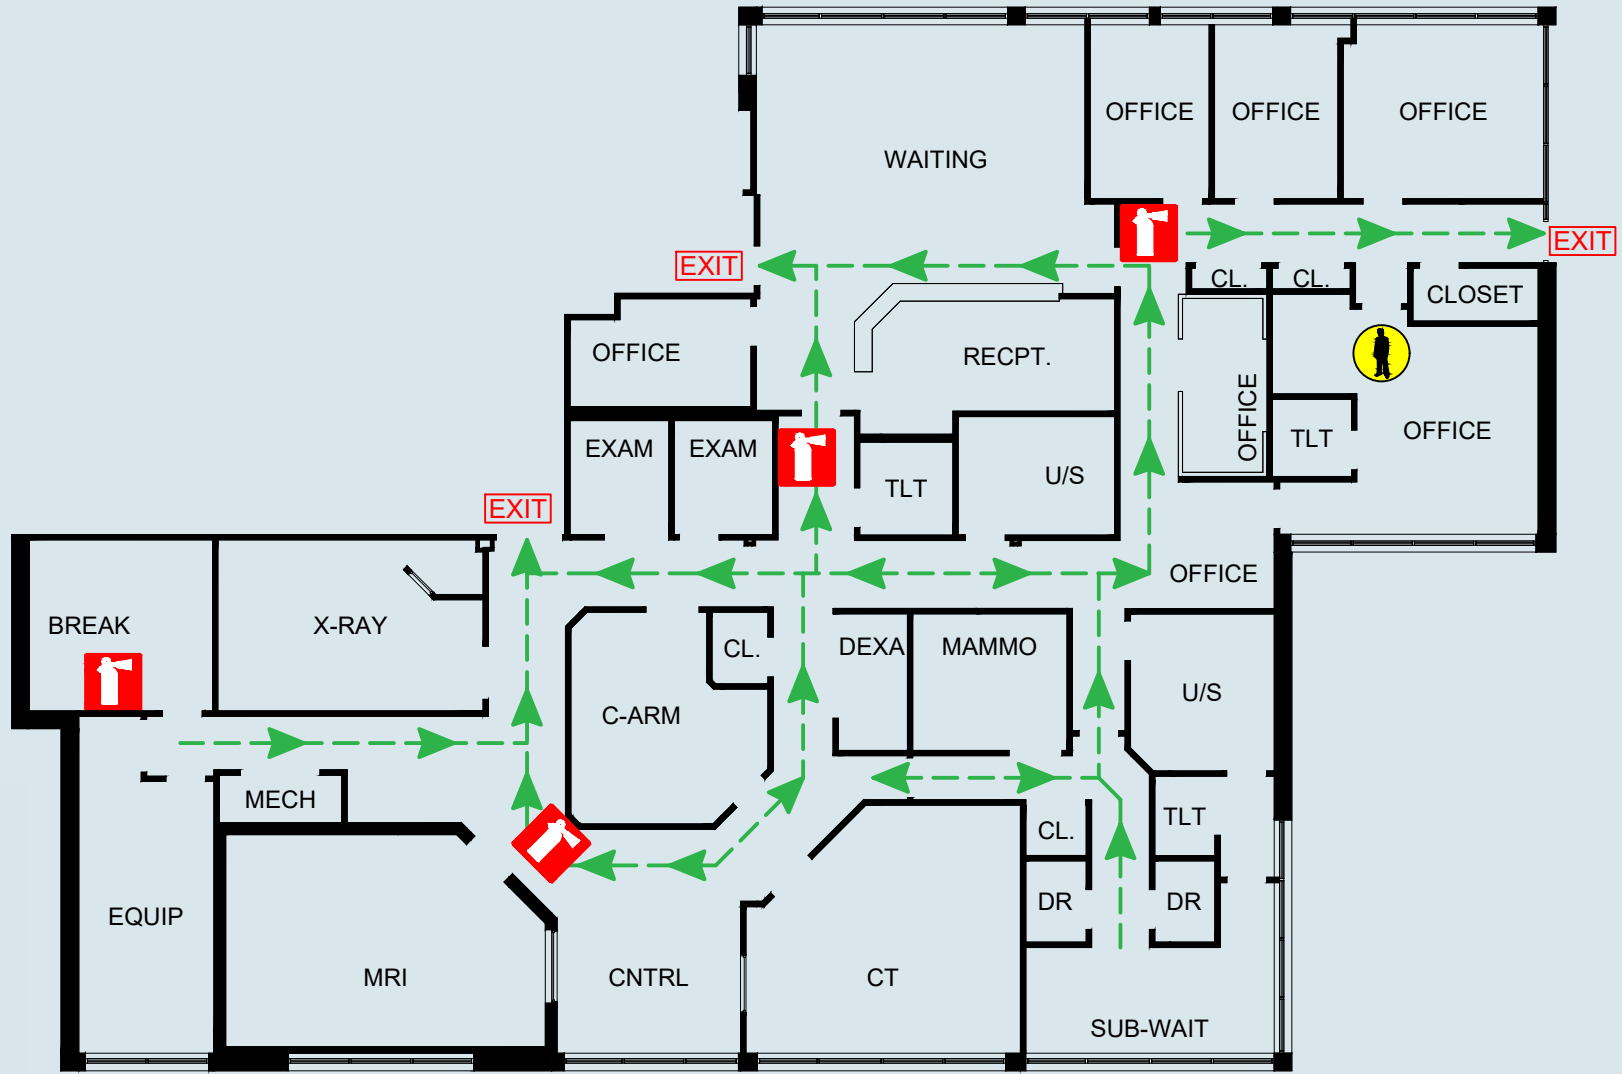

Fire - Code Red

- **R:** Relocate those in immediate danger.
- **A:** Activate by calling emergency number and activating pull stations (where available).
- **C:** Contain by closing doors.
- **E:** Extinguish if safe to do so.

- YOU ARE HERE
- FIRE EXTINGUISHER LOCATION
- EMERGENCY EXIT ROUTE