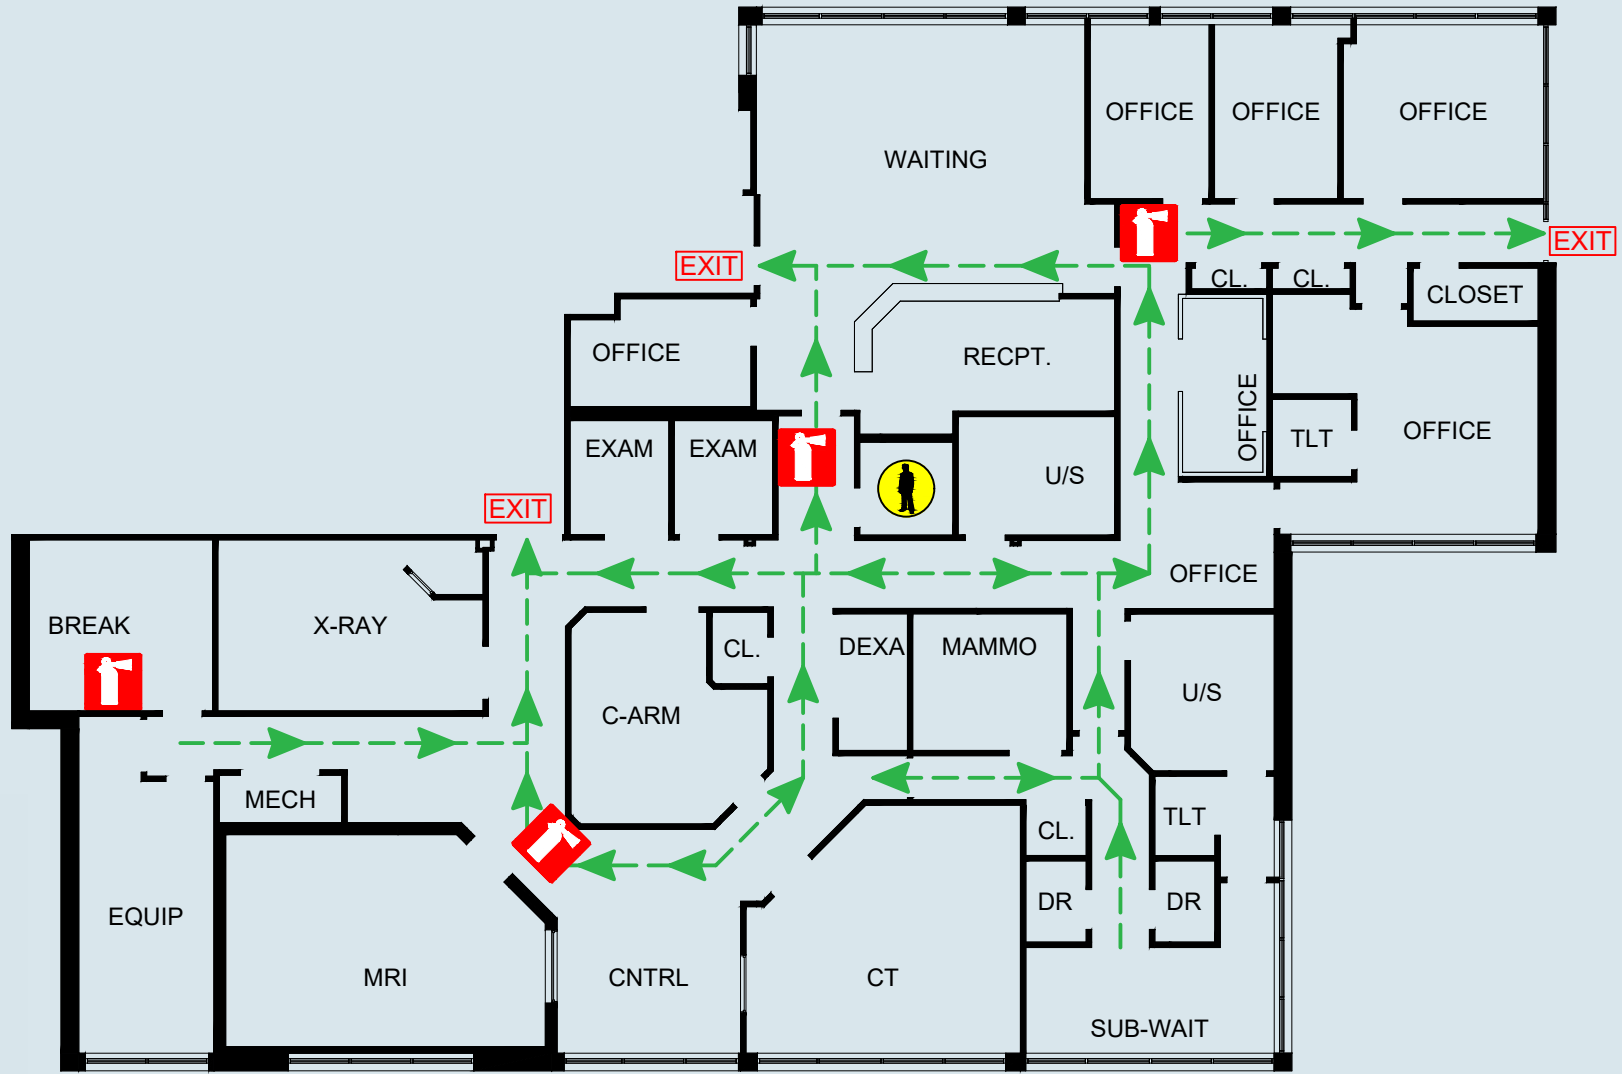

Fire - Code Red

- **R:** Relocate those in immediate danger.
- **A:** Activate by calling emergency number and activating pull stations (where available).
- **C:** Contain by closing doors.
- **E:** Extinguish if safe to do so.

- YOU ARE HERE
- FIRE EXTINGUISHER LOCATION
- EMERGENCY EXIT ROUTE