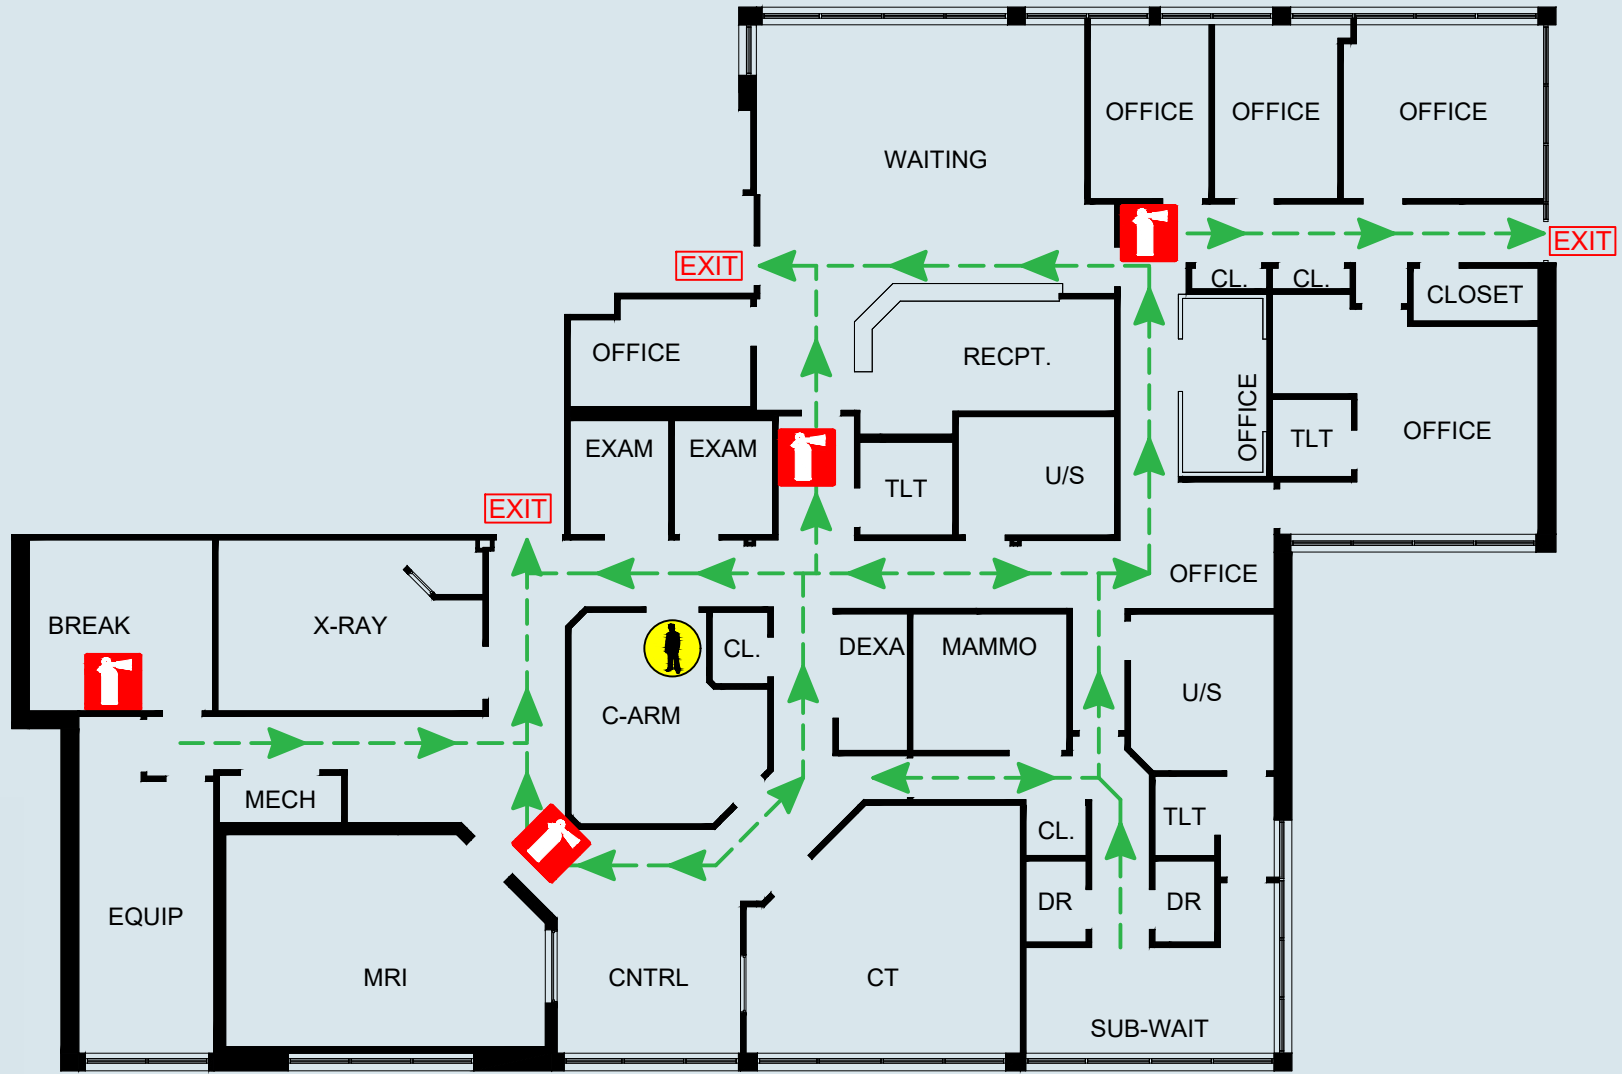

Fire - Code Red

- **R:** Relocate those in immediate danger.
- **A:** Activate by calling emergency number and activating pull stations (where available).
- **C:** Contain by closing doors.
- **E:** Extinguish if safe to do so.

- YOU ARE HERE
- FIRE EXTINGUISHER LOCATION
- EMERGENCY EXIT ROUTE