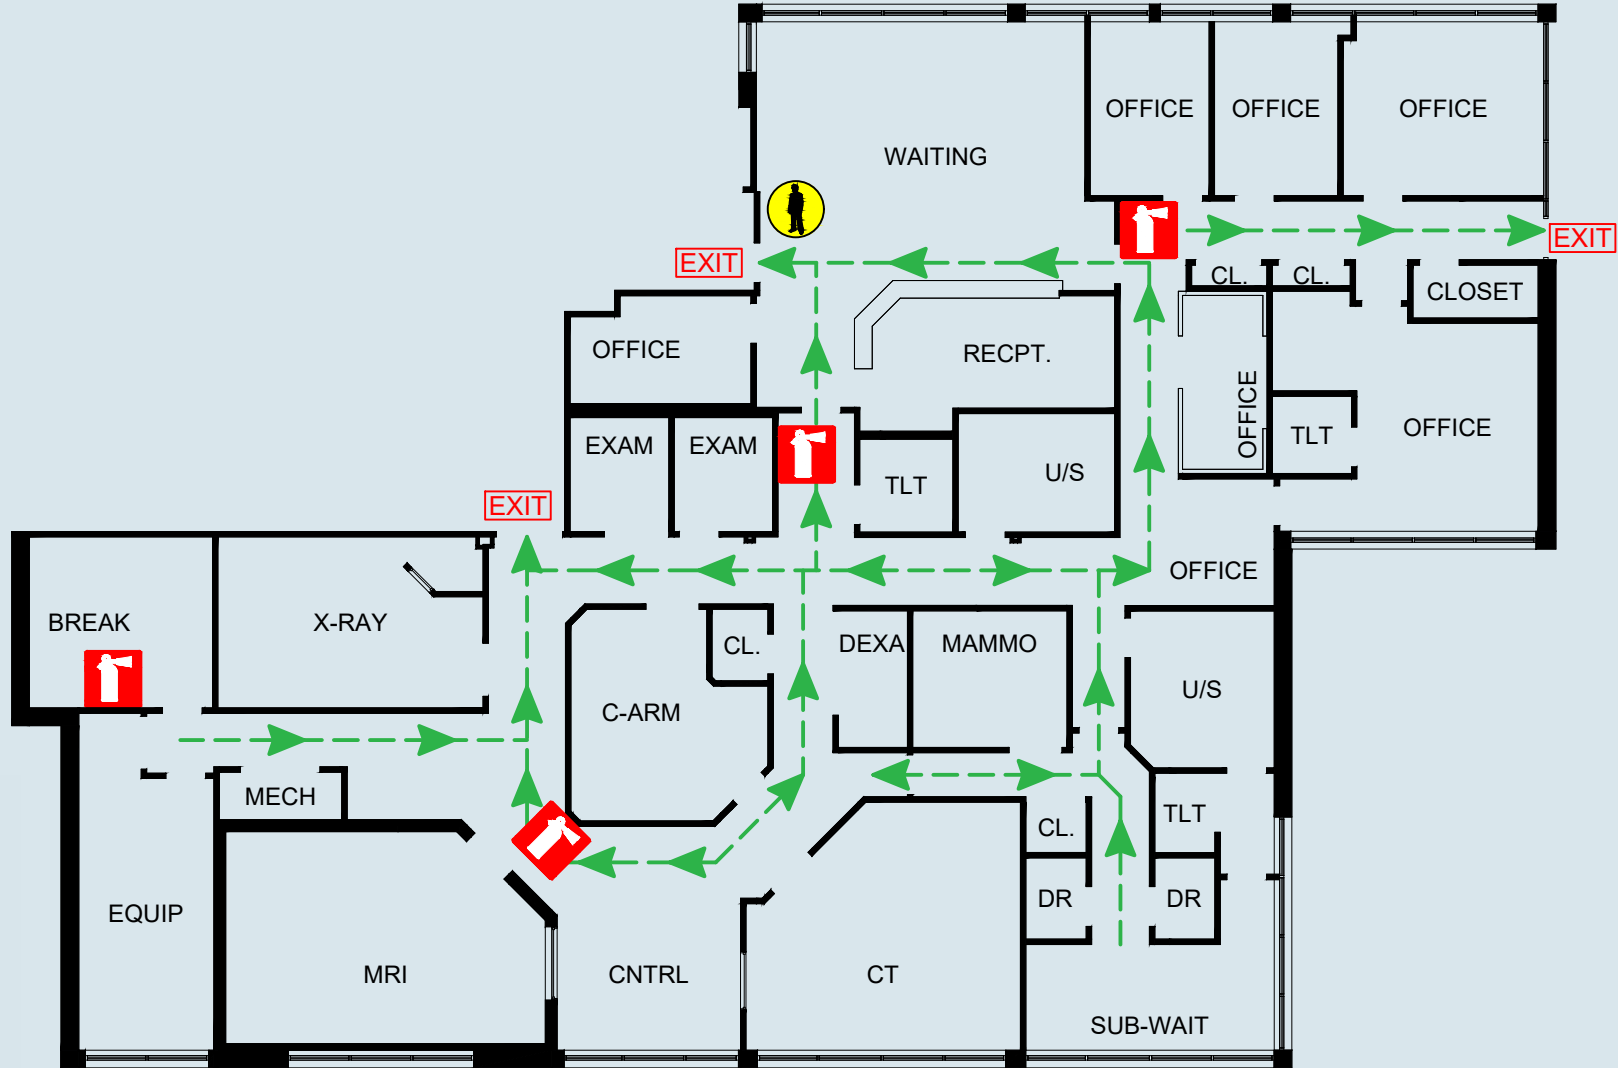

MAXIMUM
OCCUPANCY
41

YOU ARE HERE

FIRE
EXTINGUISHER
LOCATION

EMERGENCY EXIT
ROUTE

Fire - Code Red

- R:** Relocate those in immediate danger.
- A:** Activate by calling emergency number and activating pull stations (where available).
- C:** Contain by closing doors.
- E:** Extinguish if safe to do so.

-  YOU ARE HERE
-  FIRE EXTINGUISHER LOCATION
-  EMERGENCY EXIT ROUTE

Fire - Code Red

- R:** Relocate those in immediate danger.
- A:** Activate by calling emergency number and activating pull stations (where available).
- C:** Contain by closing doors.
- E:** Extinguish if safe to do so.