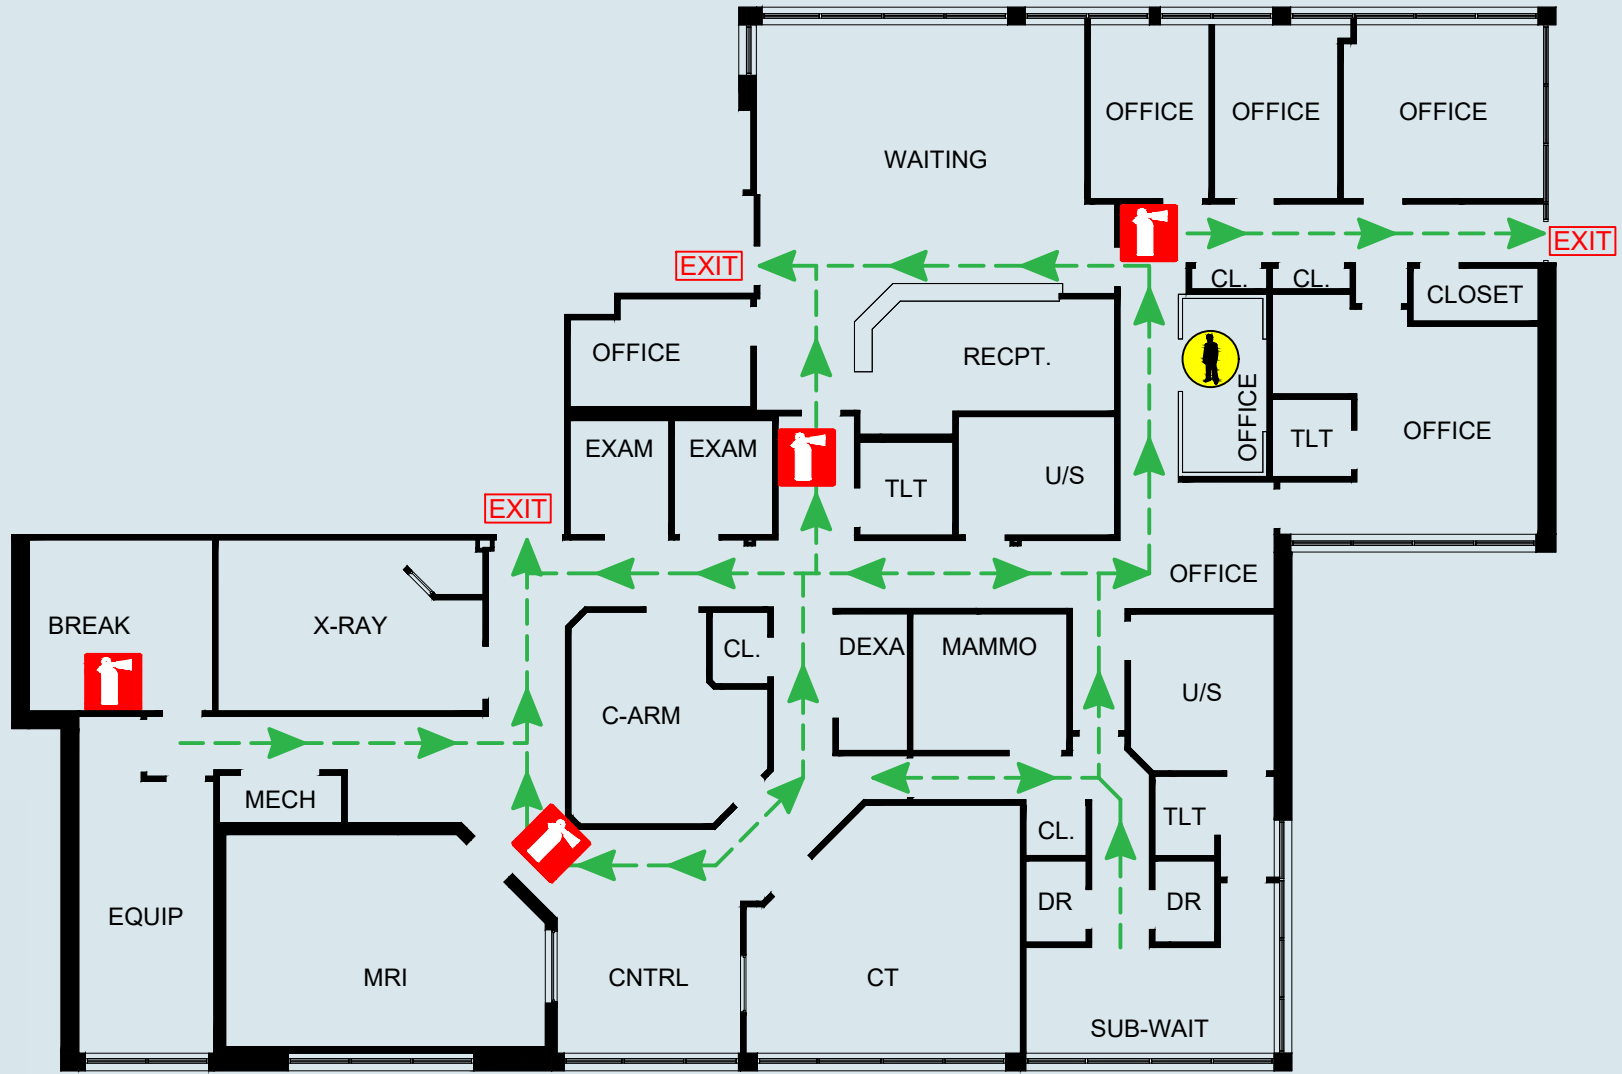

Fire - Code Red

- **R:** Relocate those in immediate danger.
- **A:** Activate by calling emergency number and activating pull stations (where available).
- **C:** Contain by closing doors.
- **E:** Extinguish if safe to do so.

- YOU ARE HERE
- FIRE EXTINGUISHER LOCATION
- EMERGENCY EXIT ROUTE