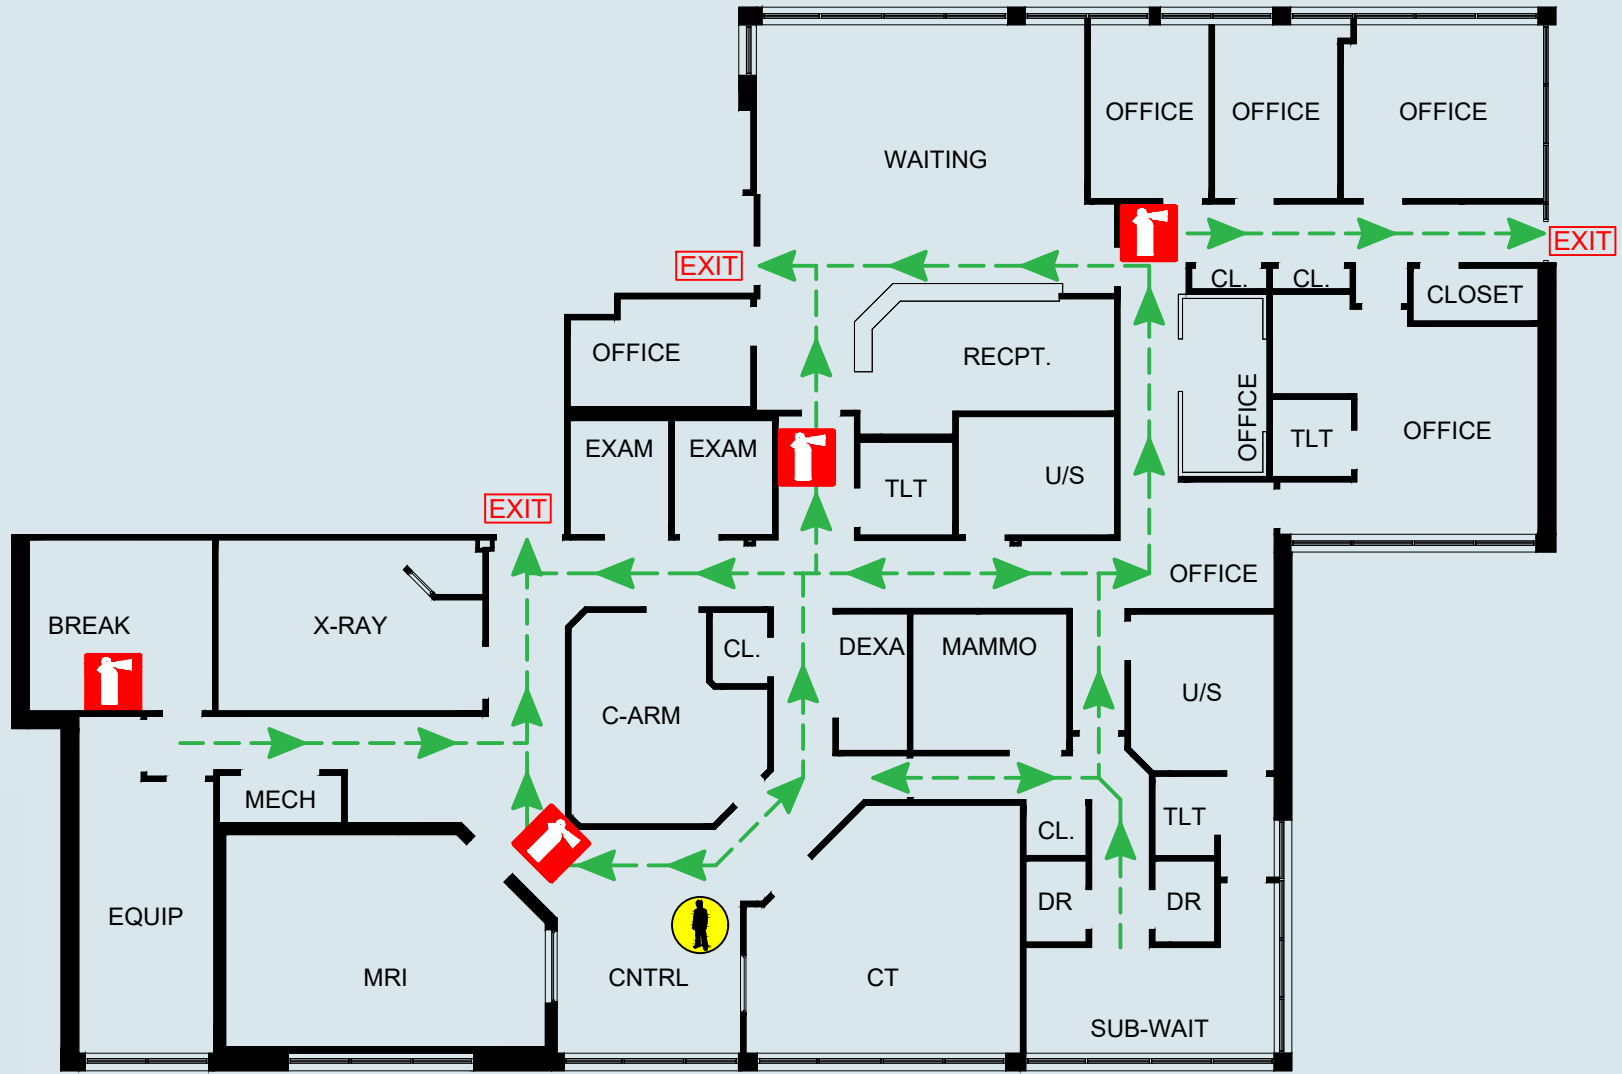

Fire - Code Red

- **R:** Relocate those in immediate danger.
- **A:** Activate by calling emergency number and activating pull stations (where available).
- **C:** Contain by closing doors.
- **E:** Extinguish if safe to do so.

- YOU ARE HERE
- FIRE EXTINGUISHER LOCATION
- EMERGENCY EXIT ROUTE