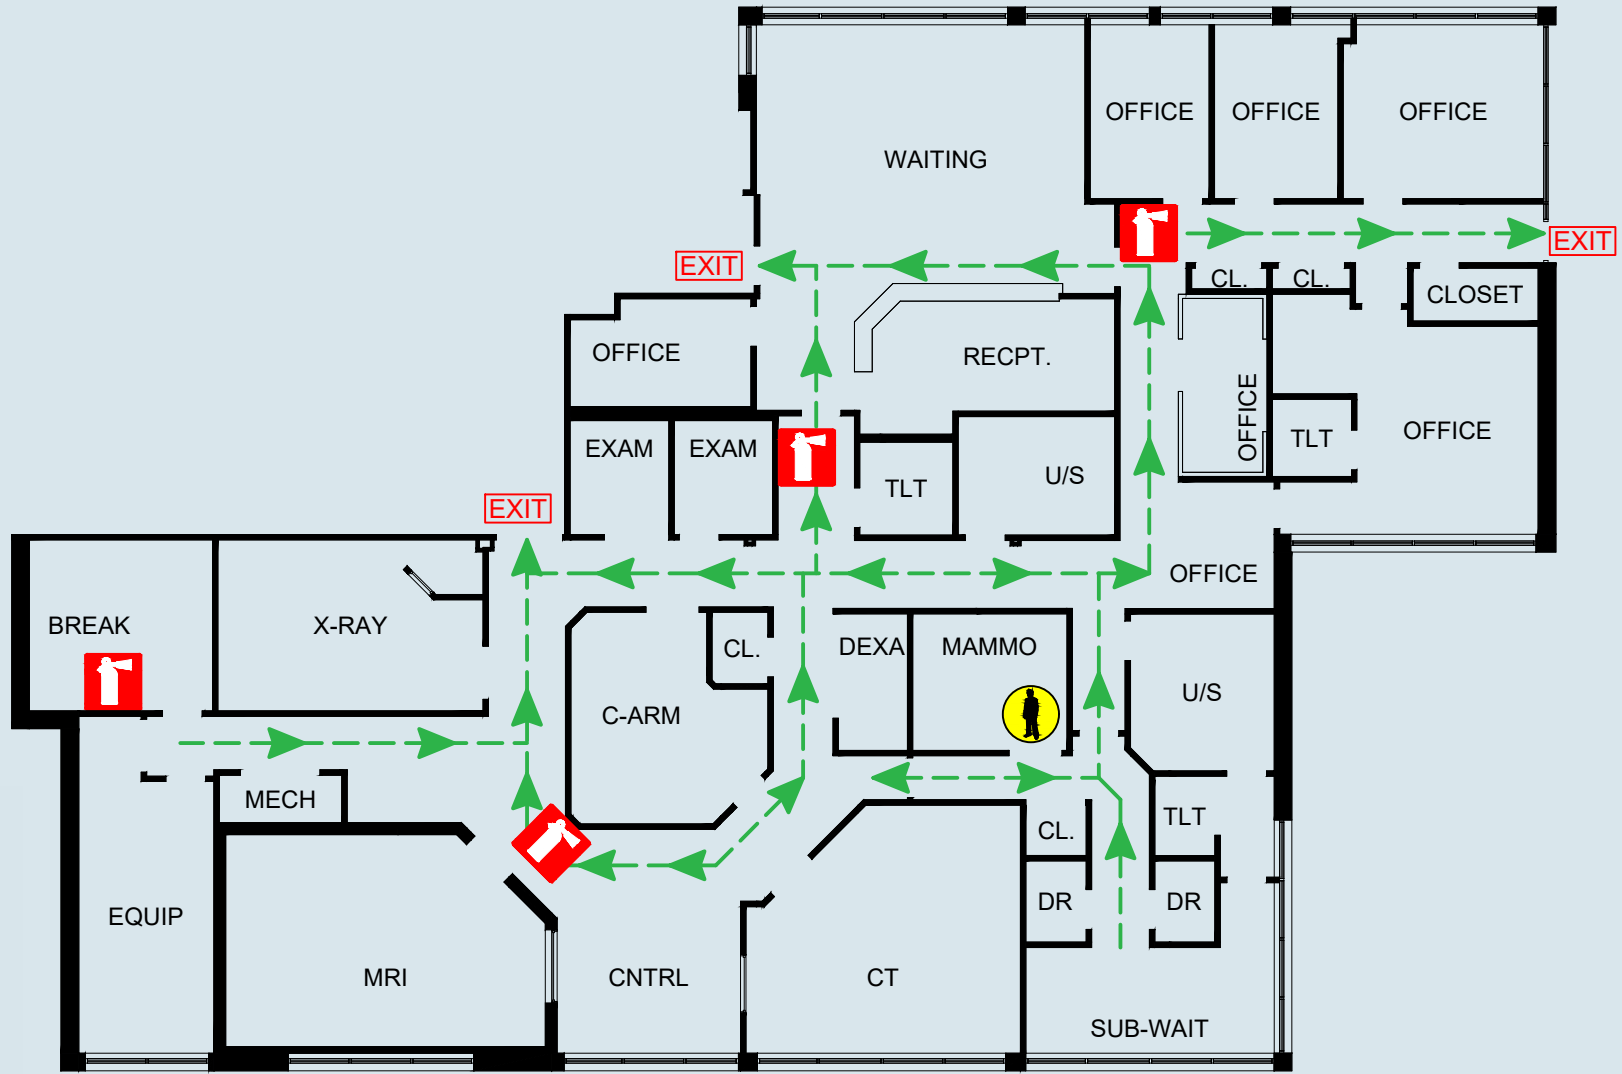

Fire - Code Red

- **R:** Relocate those in immediate danger.
- **A:** Activate by calling emergency number and activating pull stations (where available).
- **C:** Contain by closing doors.
- **E:** Extinguish if safe to do so.

- YOU ARE HERE
- FIRE EXTINGUISHER LOCATION
- EMERGENCY EXIT ROUTE