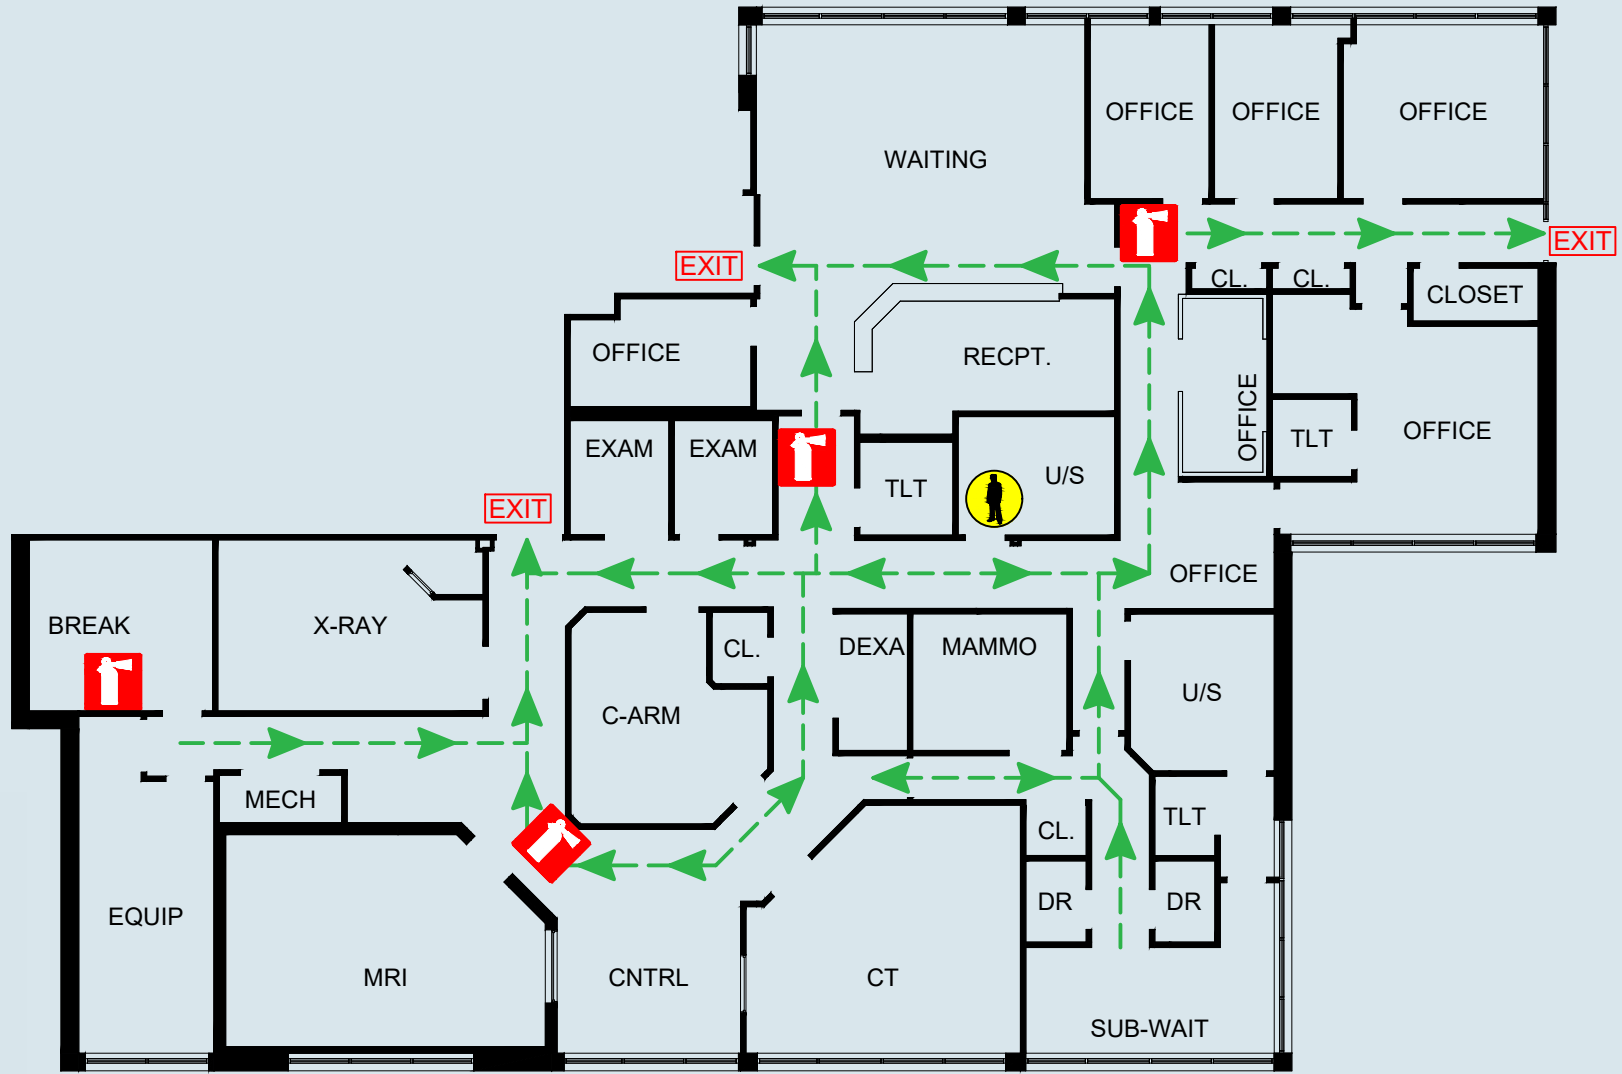

Fire - Code Red

- **R:** Relocate those in immediate danger.
- **A:** Activate by calling emergency number and activating pull stations (where available).
- **C:** Contain by closing doors.
- **E:** Extinguish if safe to do so.

- YOU ARE HERE
- FIRE EXTINGUISHER LOCATION
- EMERGENCY EXIT ROUTE