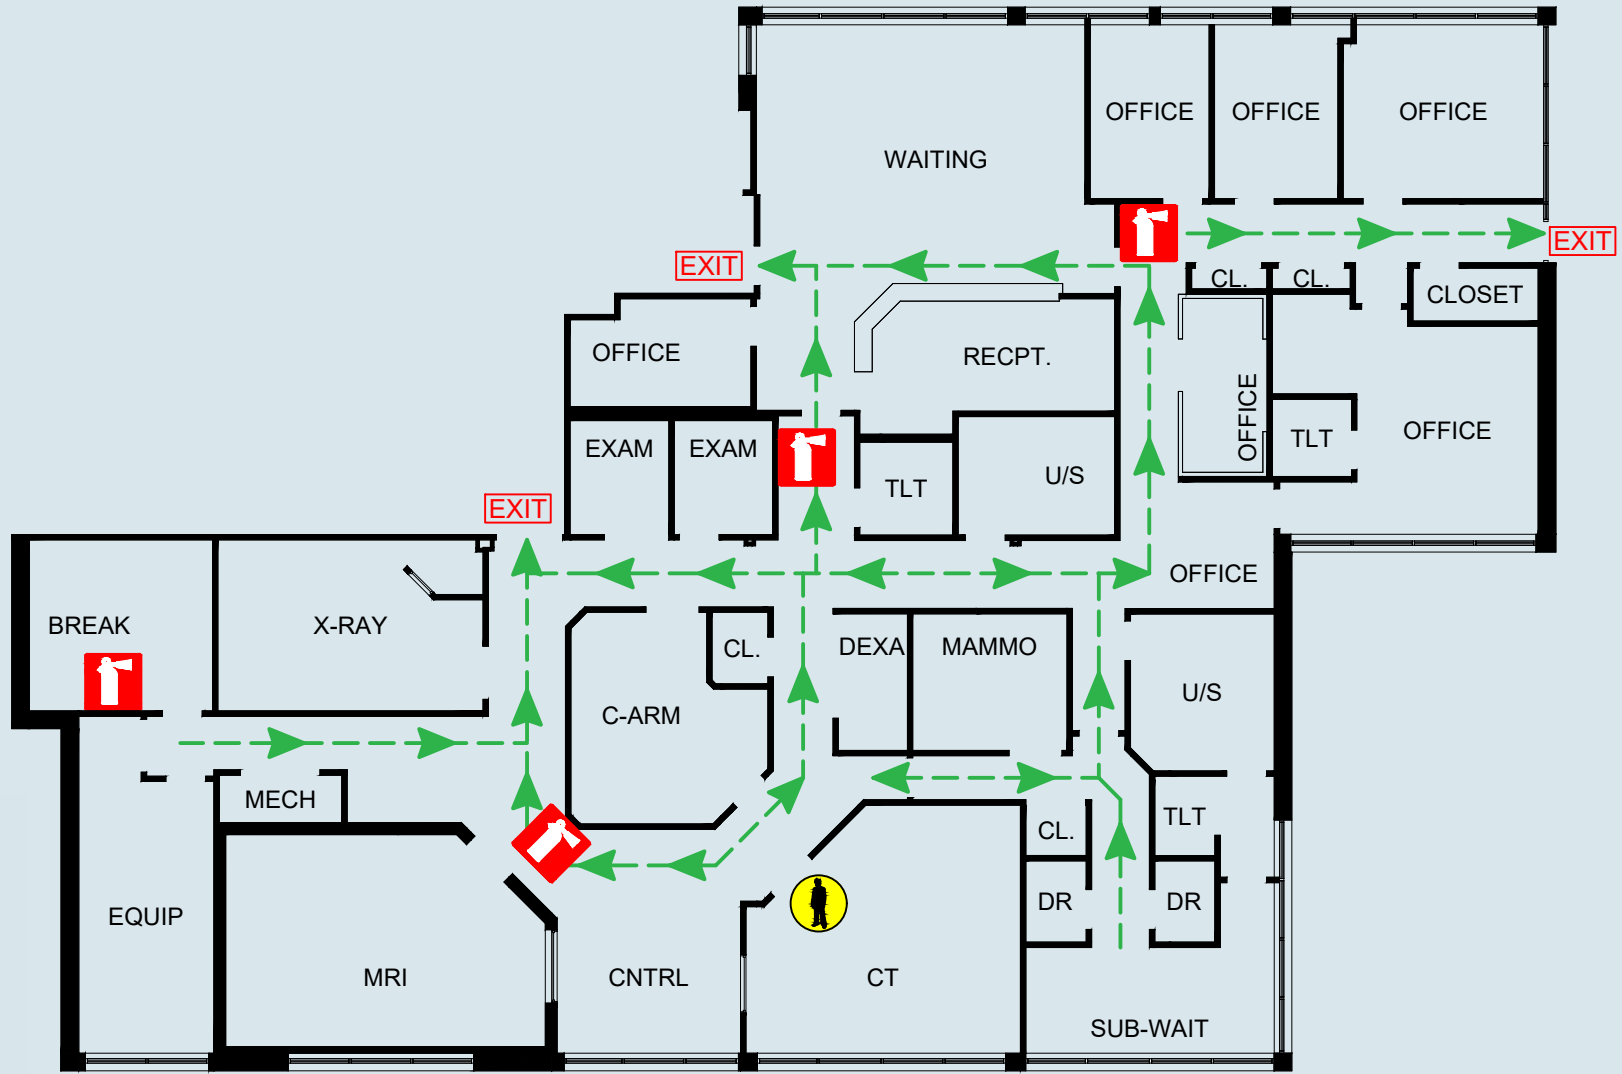

Fire - Code Red

- **R:** Relocate those in immediate danger.
- **A:** Activate by calling emergency number and activating pull stations (where available).
- **C:** Contain by closing doors.
- **E:** Extinguish if safe to do so.

- YOU ARE HERE
- FIRE EXTINGUISHER LOCATION
- EMERGENCY EXIT ROUTE