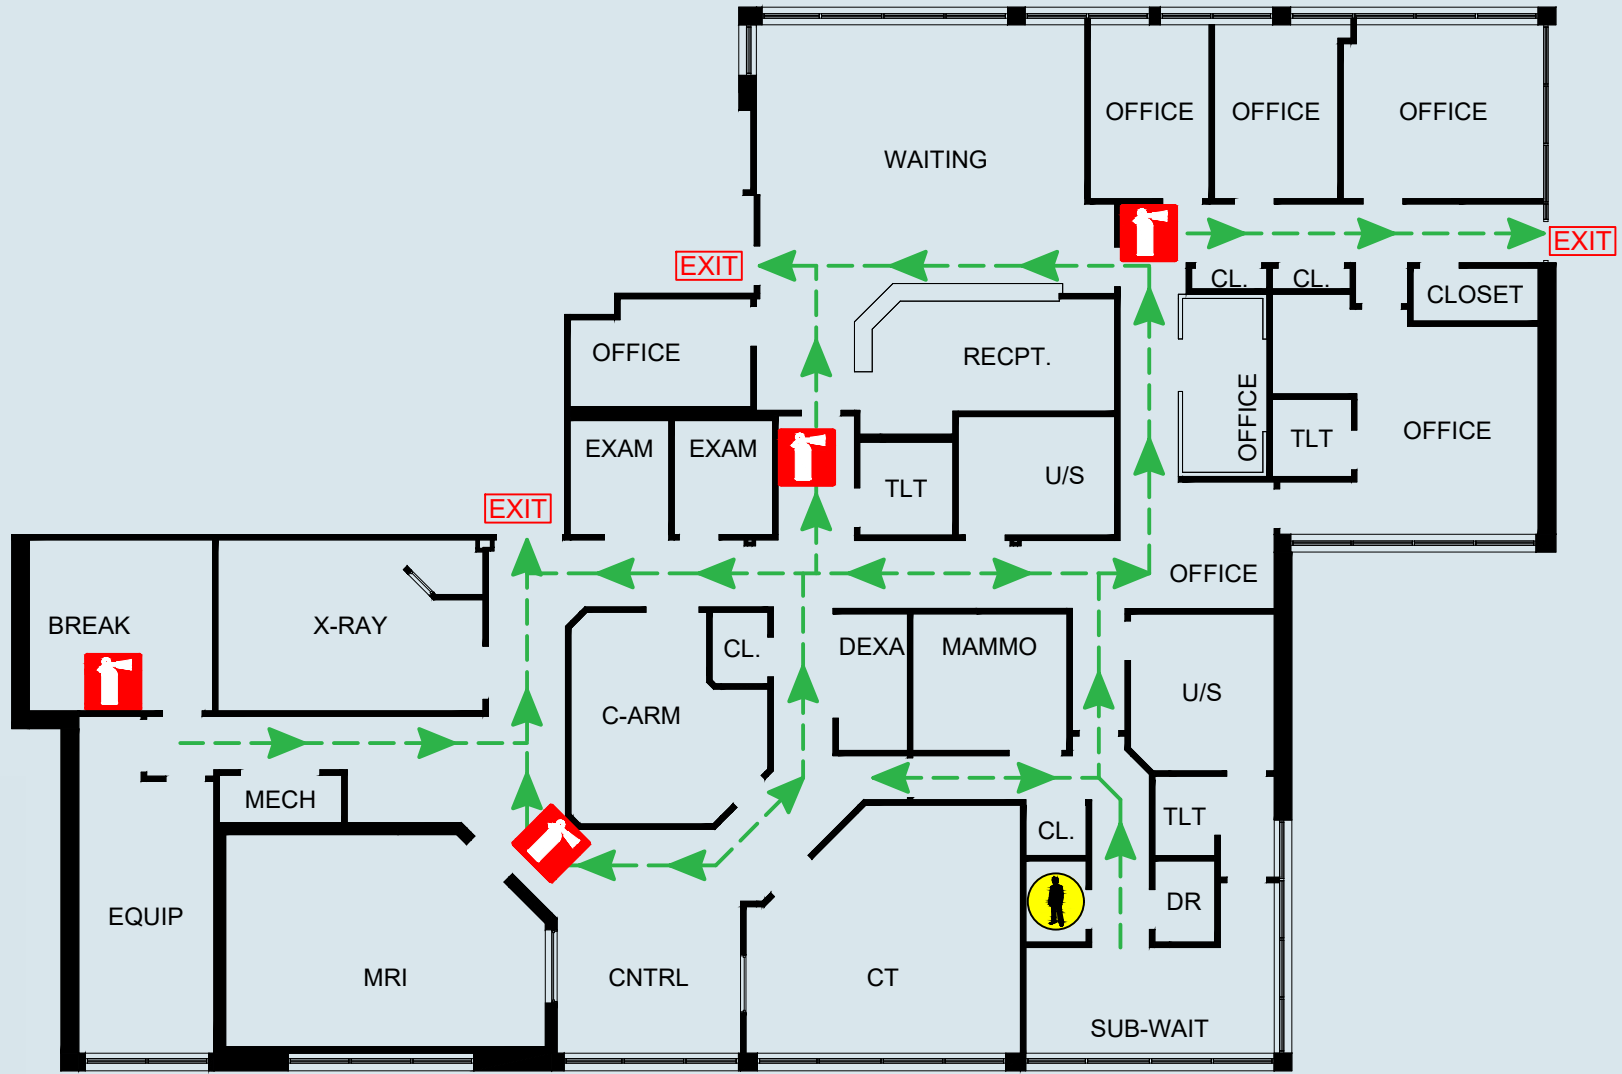

Fire - Code Red

- **R:** Relocate those in immediate danger.
- **A:** Activate by calling emergency number and activating pull stations (where available).
- **C:** Contain by closing doors.
- **E:** Extinguish if safe to do so.

- YOU ARE HERE
- FIRE EXTINGUISHER LOCATION
- EMERGENCY EXIT ROUTE