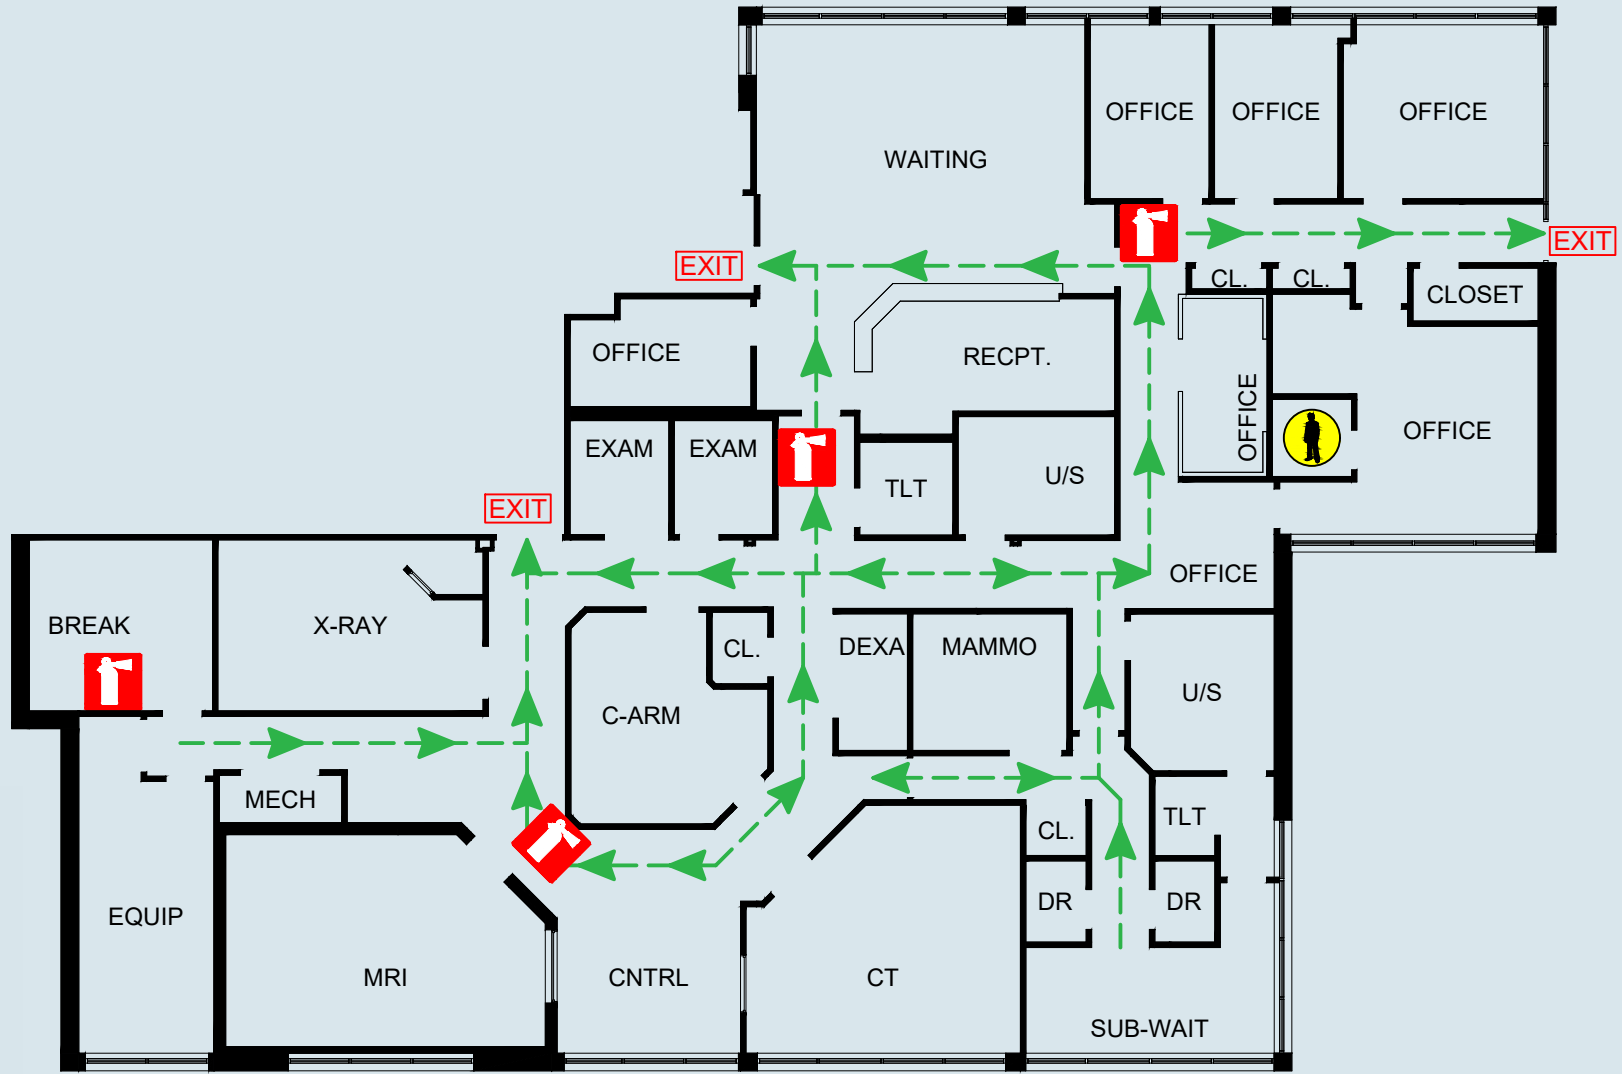

Fire - Code Red

- **R:** Relocate those in immediate danger.
- **A:** Activate by calling emergency number and activating pull stations (where available).
- **C:** Contain by closing doors.
- **E:** Extinguish if safe to do so.

- YOU ARE HERE
- FIRE EXTINGUISHER LOCATION
- EMERGENCY EXIT ROUTE