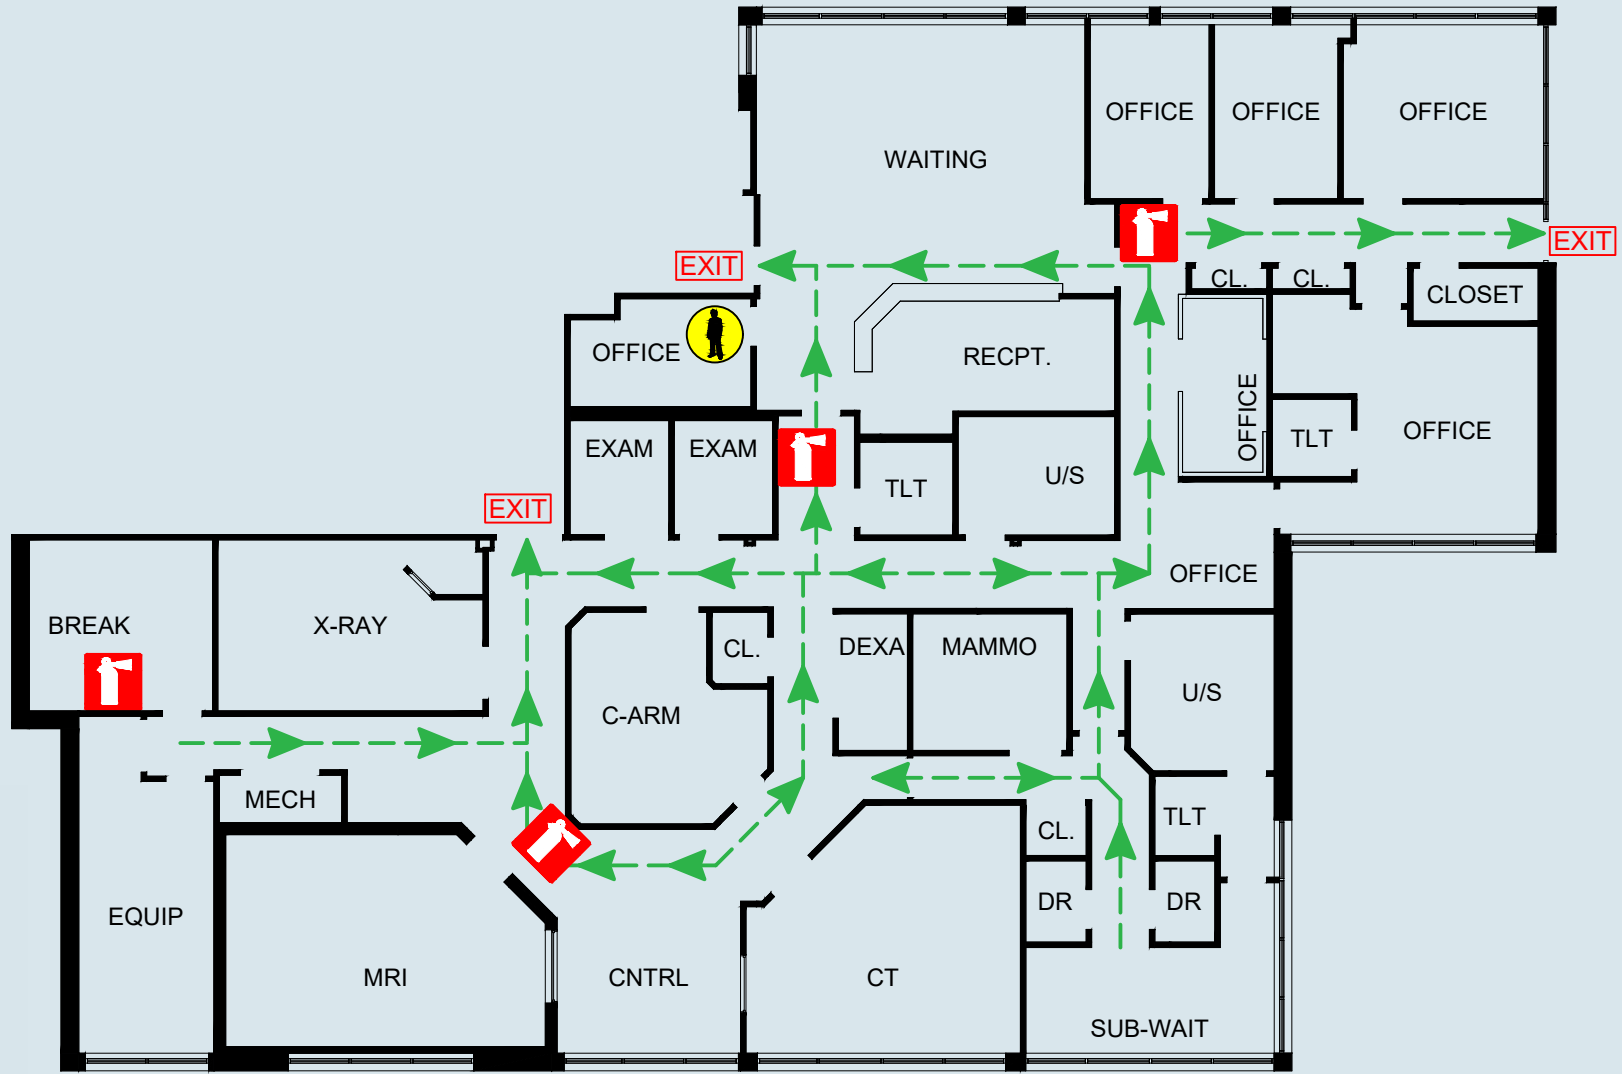

MAXIMUM
OCCUPANCY
41

YOU ARE HERE

FIRE
EXTINGUISHER
LOCATION

EMERGENCY EXIT
ROUTE

Fire - Code Red

- R:** Relocate those in immediate danger.
- A:** Activate by calling emergency number and activating pull stations (where available).
- C:** Contain by closing doors.
- E:** Extinguish if safe to do so.

-  YOU ARE HERE
-  FIRE EXTINGUISHER LOCATION
-  EMERGENCY EXIT ROUTE

Fire - Code Red

- R:** Relocate those in immediate danger.
- A:** Activate by calling emergency number and activating pull stations (where available).
- C:** Contain by closing doors.
- E:** Extinguish if safe to do so.