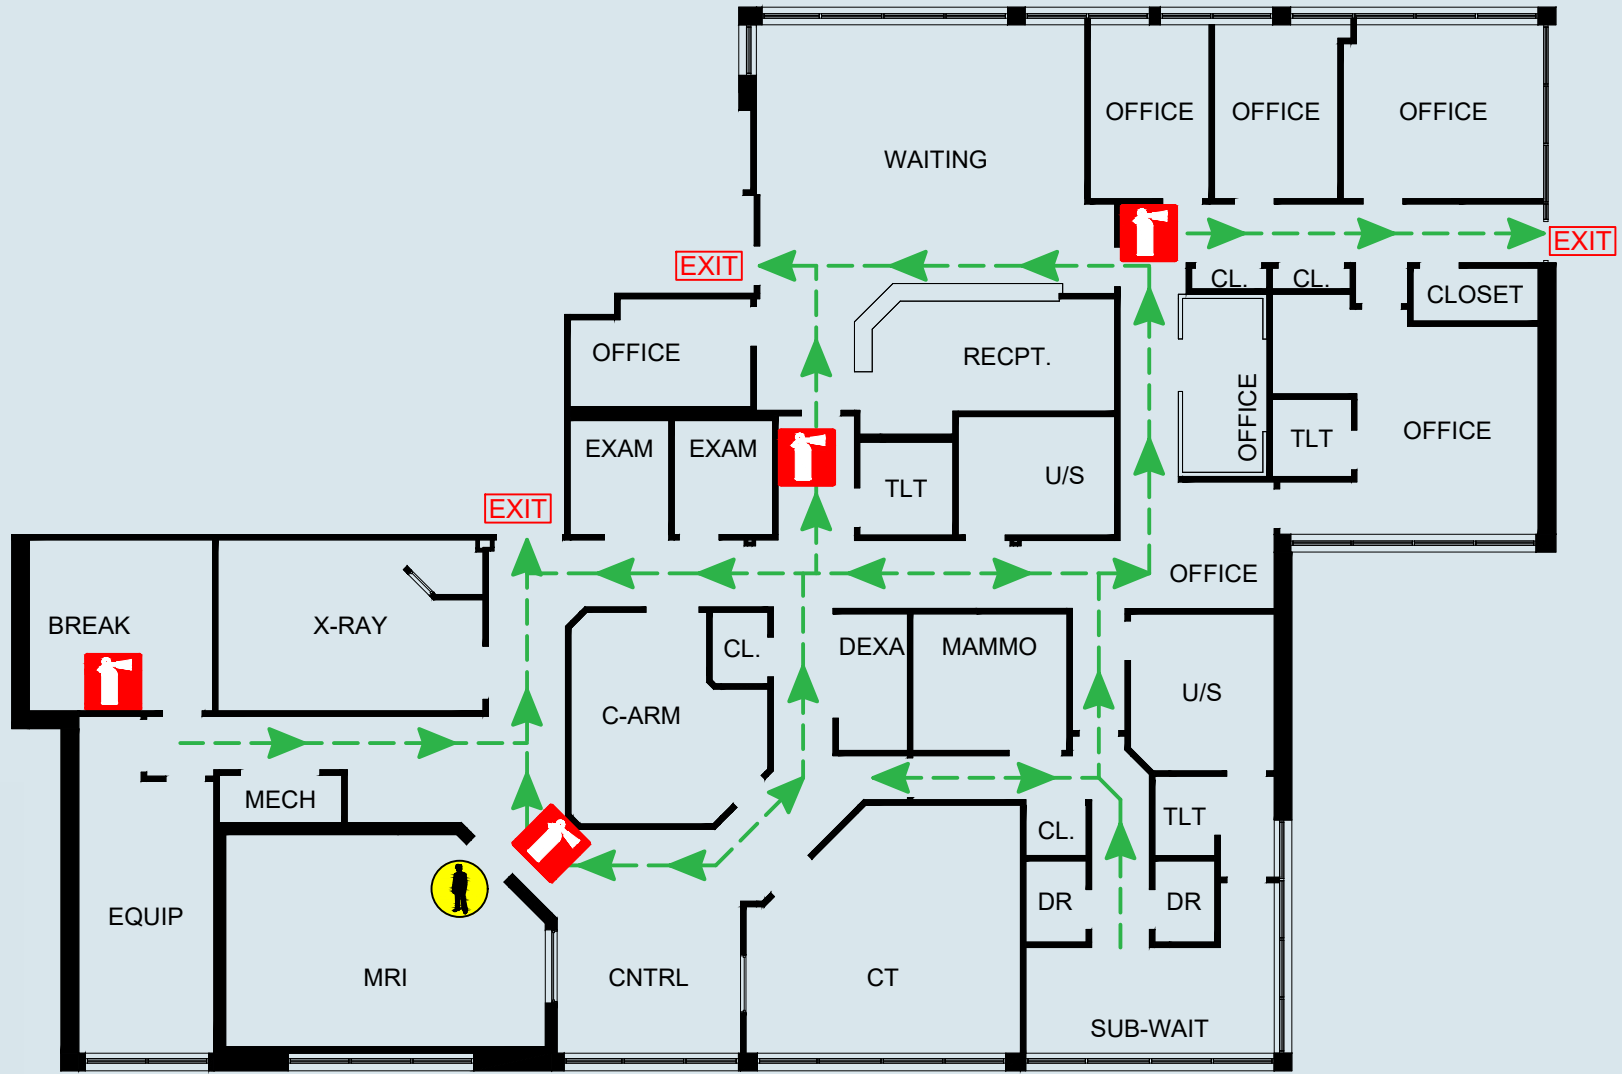

Fire - Code Red

- **R:** Relocate those in immediate danger.
- **A:** Activate by calling emergency number and activating pull stations (where available).
- **C:** Contain by closing doors.
- **E:** Extinguish if safe to do so.

- YOU ARE HERE
- FIRE EXTINGUISHER LOCATION
- EMERGENCY EXIT ROUTE