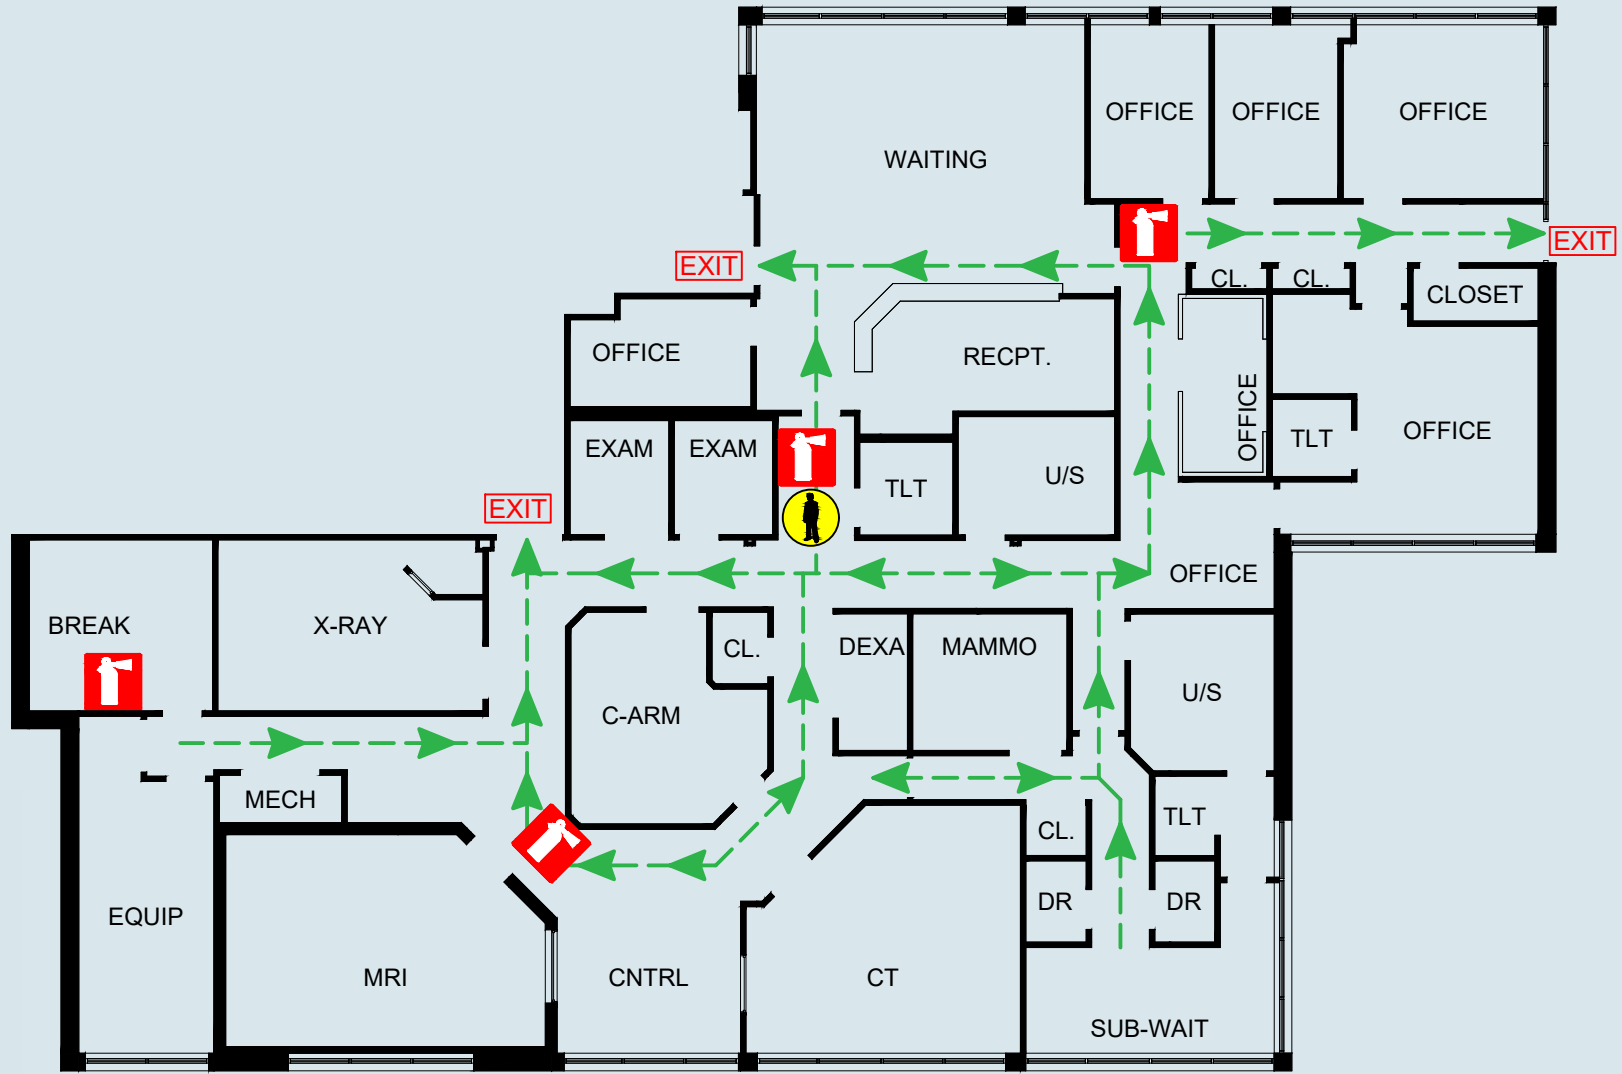

Fire - Code Red

- **R:** Relocate those in immediate danger.
- **A:** Activate by calling emergency number and activating pull stations (where available).
- **C:** Contain by closing doors.
- **E:** Extinguish if safe to do so.

- YOU ARE HERE
- FIRE EXTINGUISHER LOCATION
- EMERGENCY EXIT ROUTE