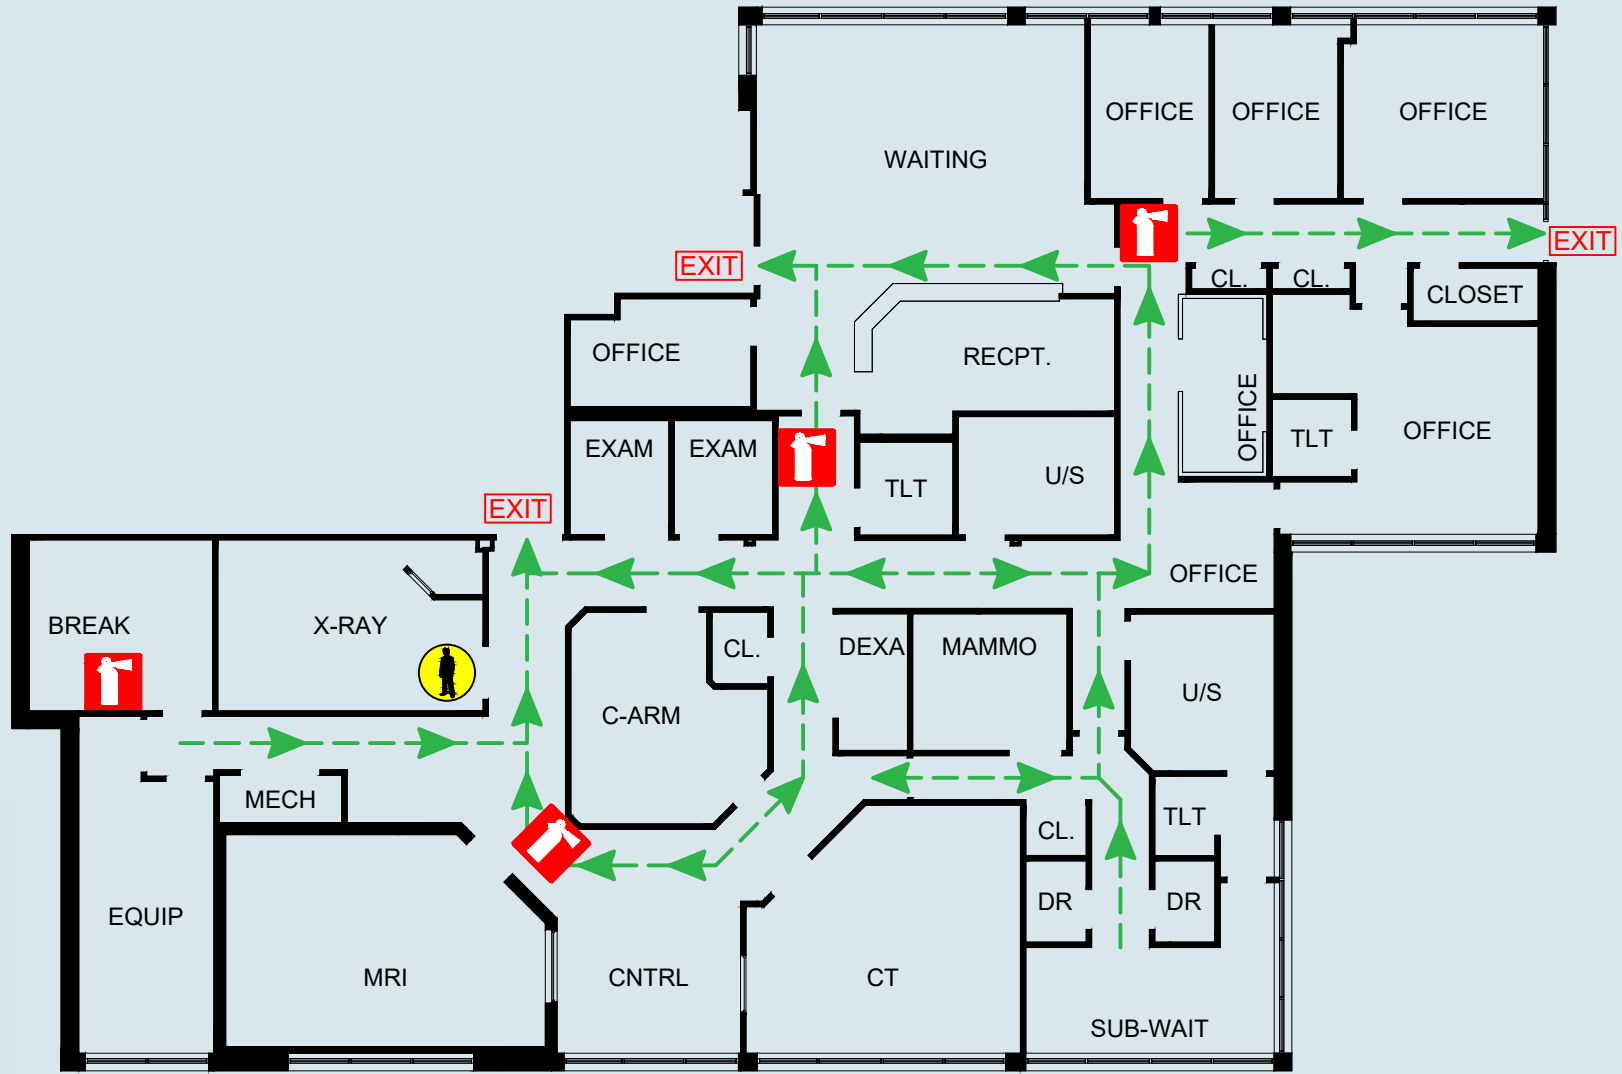

Fire - Code Red

- **R:** Relocate those in immediate danger.
- **A:** Activate by calling emergency number and activating pull stations (where available).
- **C:** Contain by closing doors.
- **E:** Extinguish if safe to do so.

- YOU ARE HERE
- FIRE EXTINGUISHER LOCATION
- EMERGENCY EXIT ROUTE