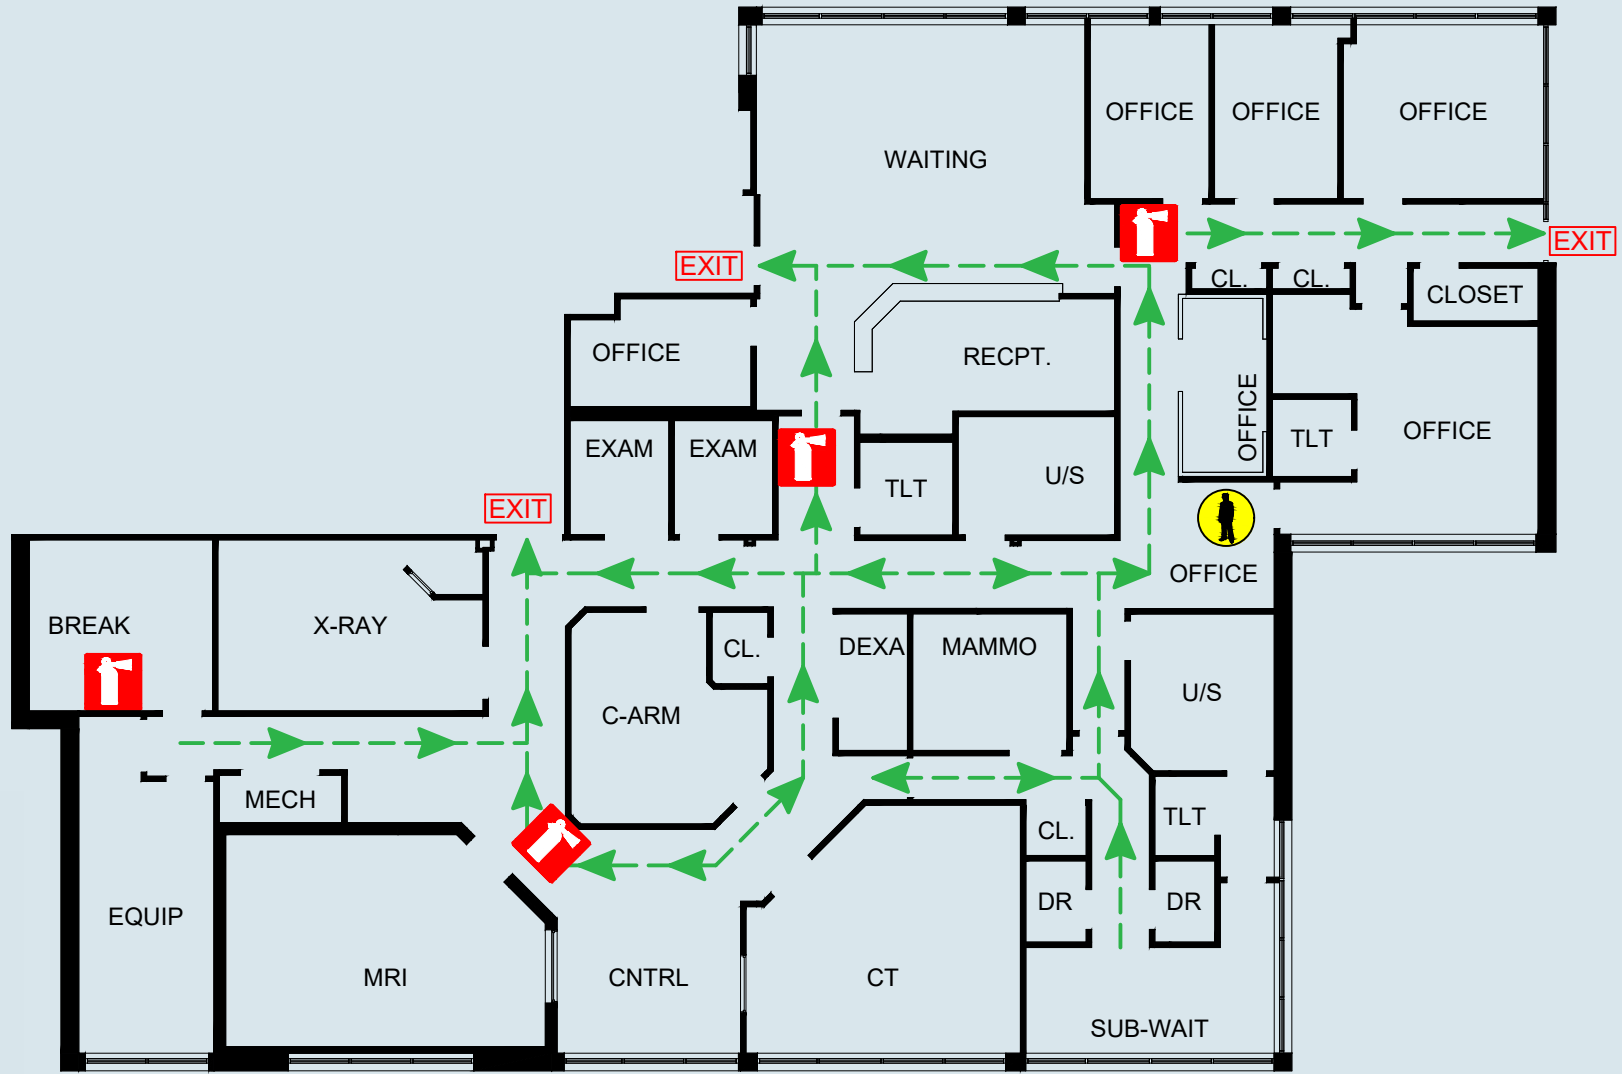

Fire - Code Red

- **R:** Relocate those in immediate danger.
- **A:** Activate by calling emergency number and activating pull stations (where available).
- **C:** Contain by closing doors.
- **E:** Extinguish if safe to do so.

- YOU ARE HERE
- FIRE EXTINGUISHER LOCATION
- EMERGENCY EXIT ROUTE