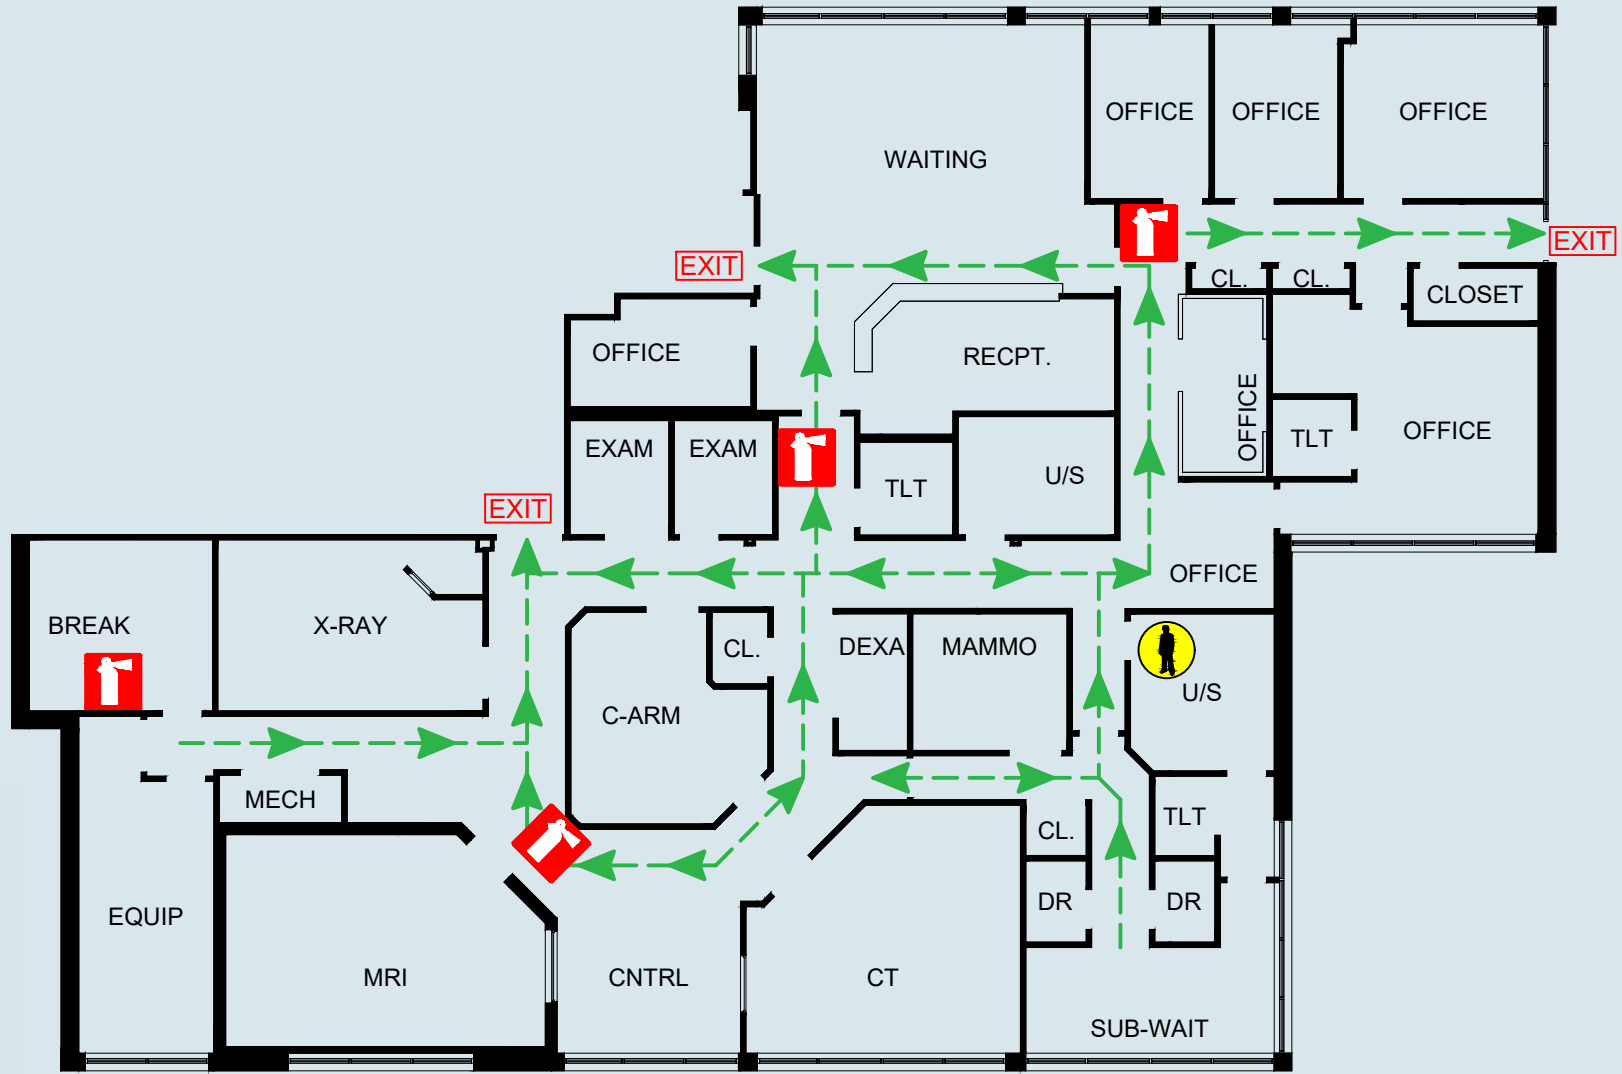

Fire - Code Red

- **R:** Relocate those in immediate danger.
- **A:** Activate by calling emergency number and activating pull stations (where available).
- **C:** Contain by closing doors.
- **E:** Extinguish if safe to do so.

- YOU ARE HERE
- FIRE EXTINGUISHER LOCATION
- EMERGENCY EXIT ROUTE