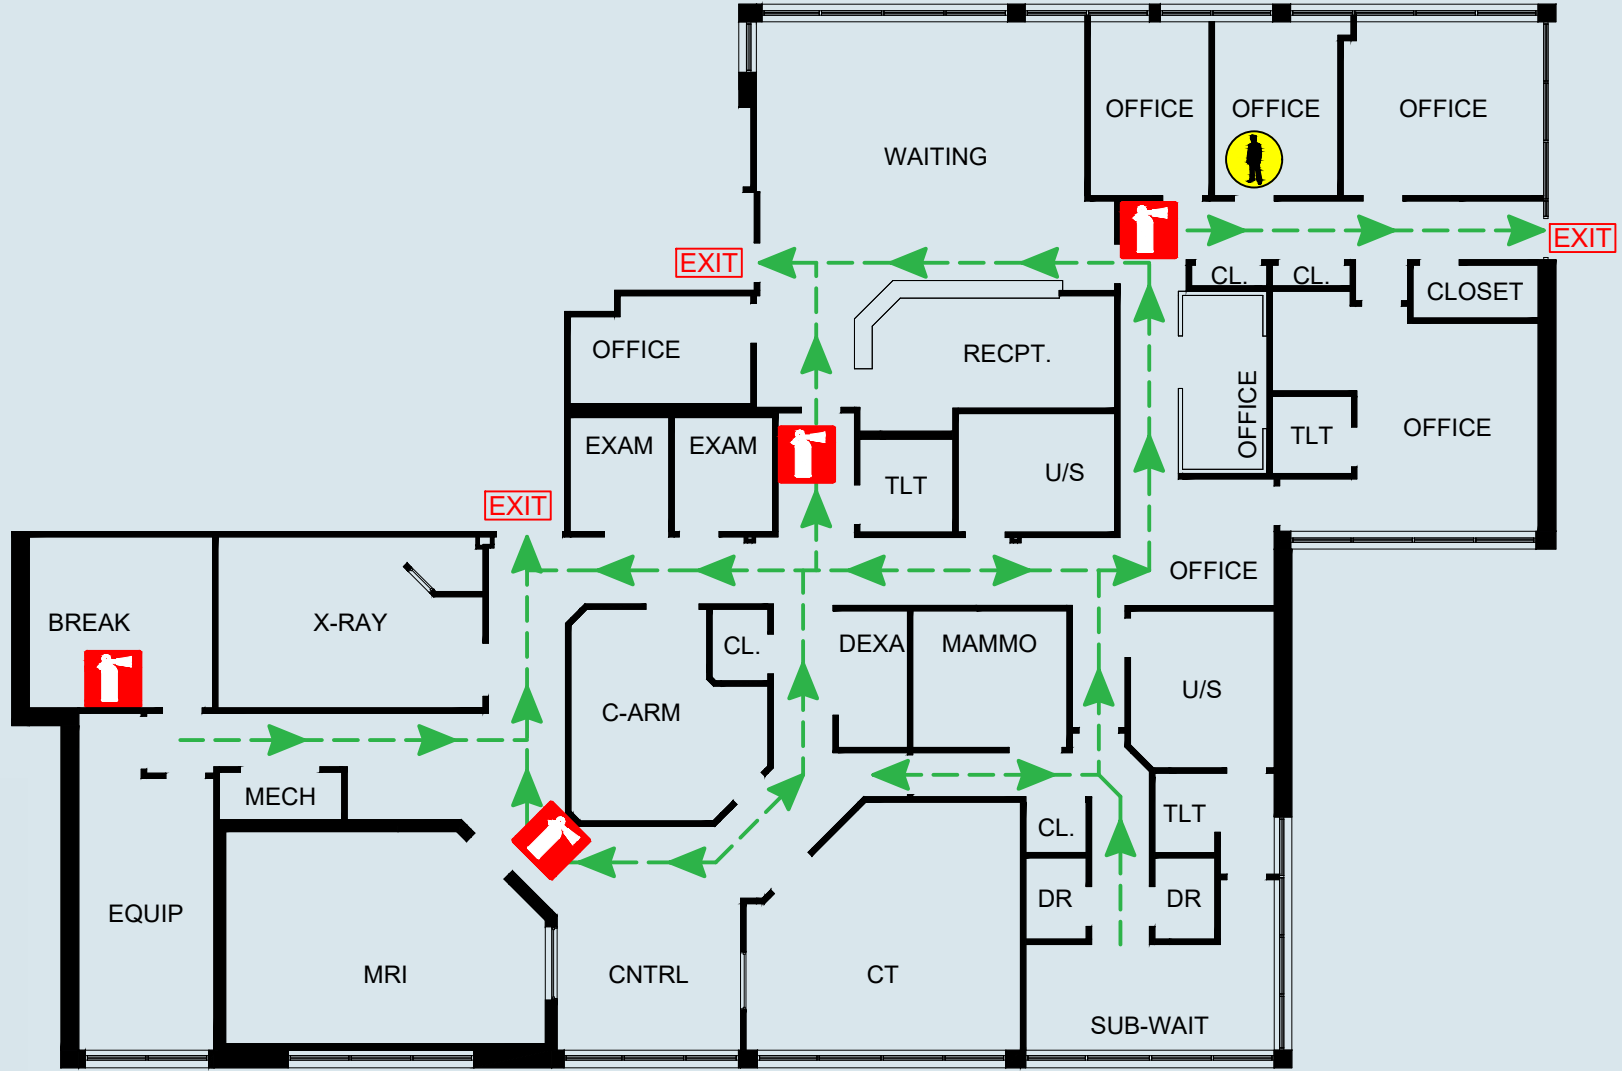

Fire - Code Red

- **R:** Relocate those in immediate danger.
- **A:** Activate by calling emergency number and activating pull stations (where available).
- **C:** Contain by closing doors.
- **E:** Extinguish if safe to do so.

- YOU ARE HERE
- FIRE EXTINGUISHER LOCATION
- EMERGENCY EXIT ROUTE