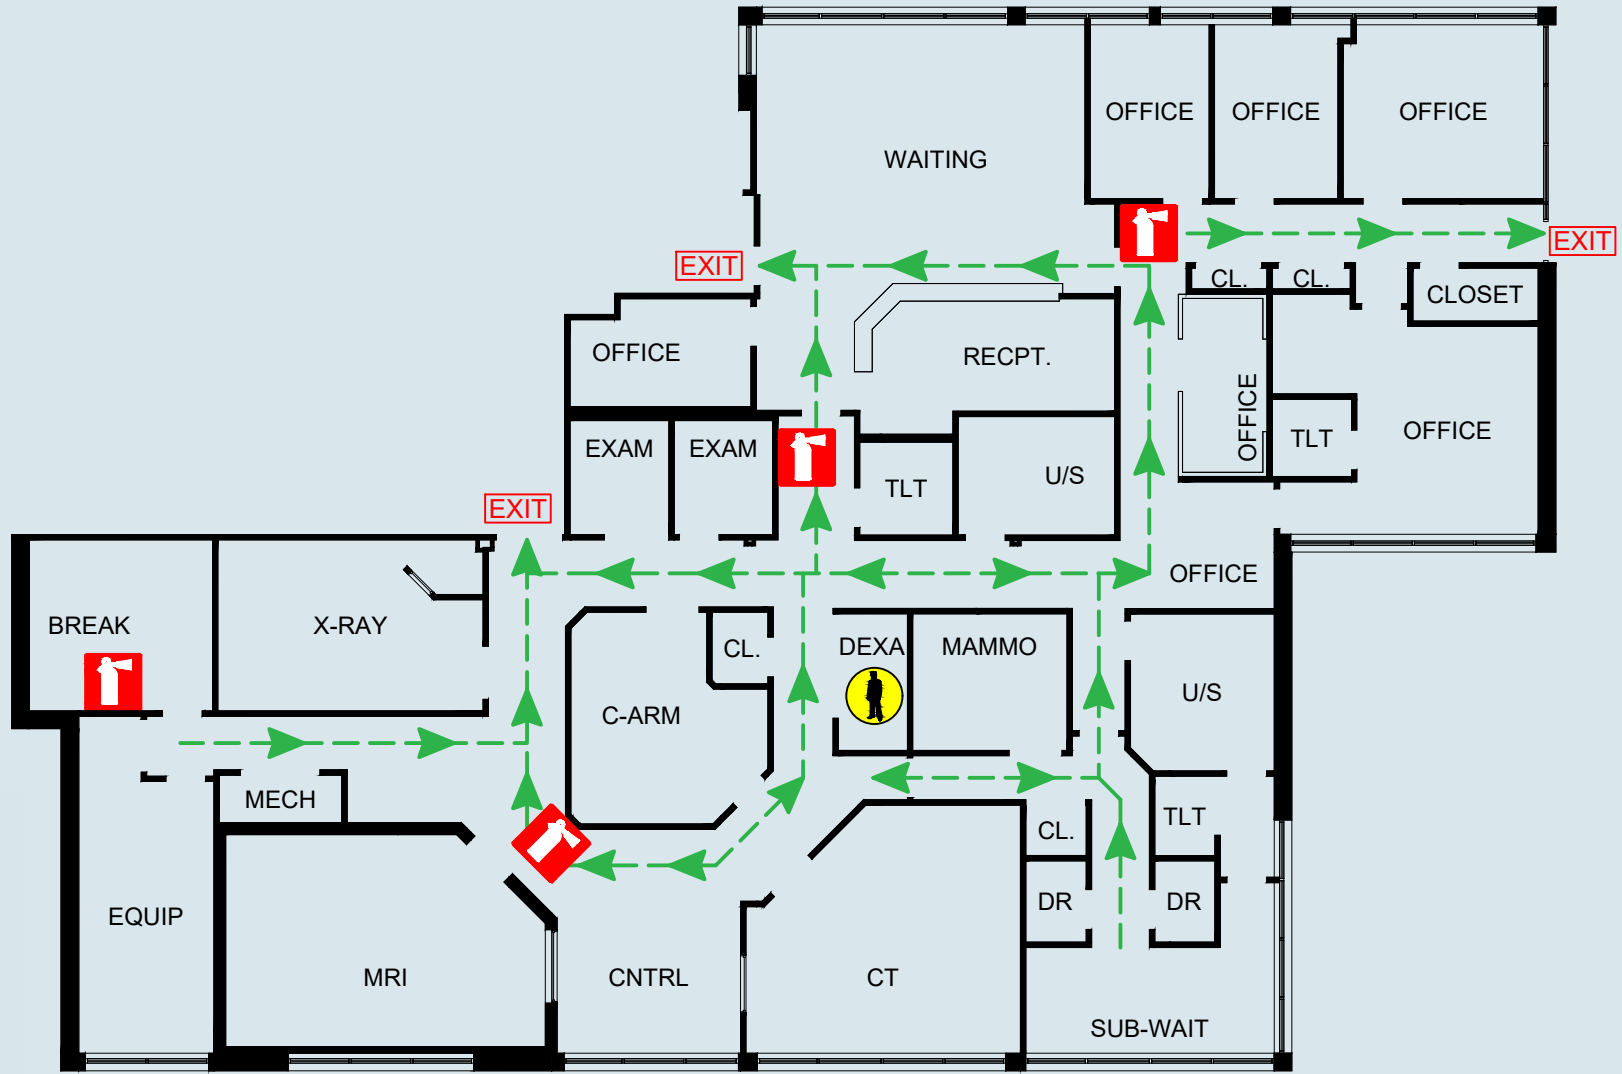

Fire - Code Red

- **R:** Relocate those in immediate danger.
- **A:** Activate by calling emergency number and activating pull stations (where available).
- **C:** Contain by closing doors.
- **E:** Extinguish if safe to do so.

- YOU ARE HERE
- FIRE EXTINGUISHER LOCATION
- EMERGENCY EXIT ROUTE