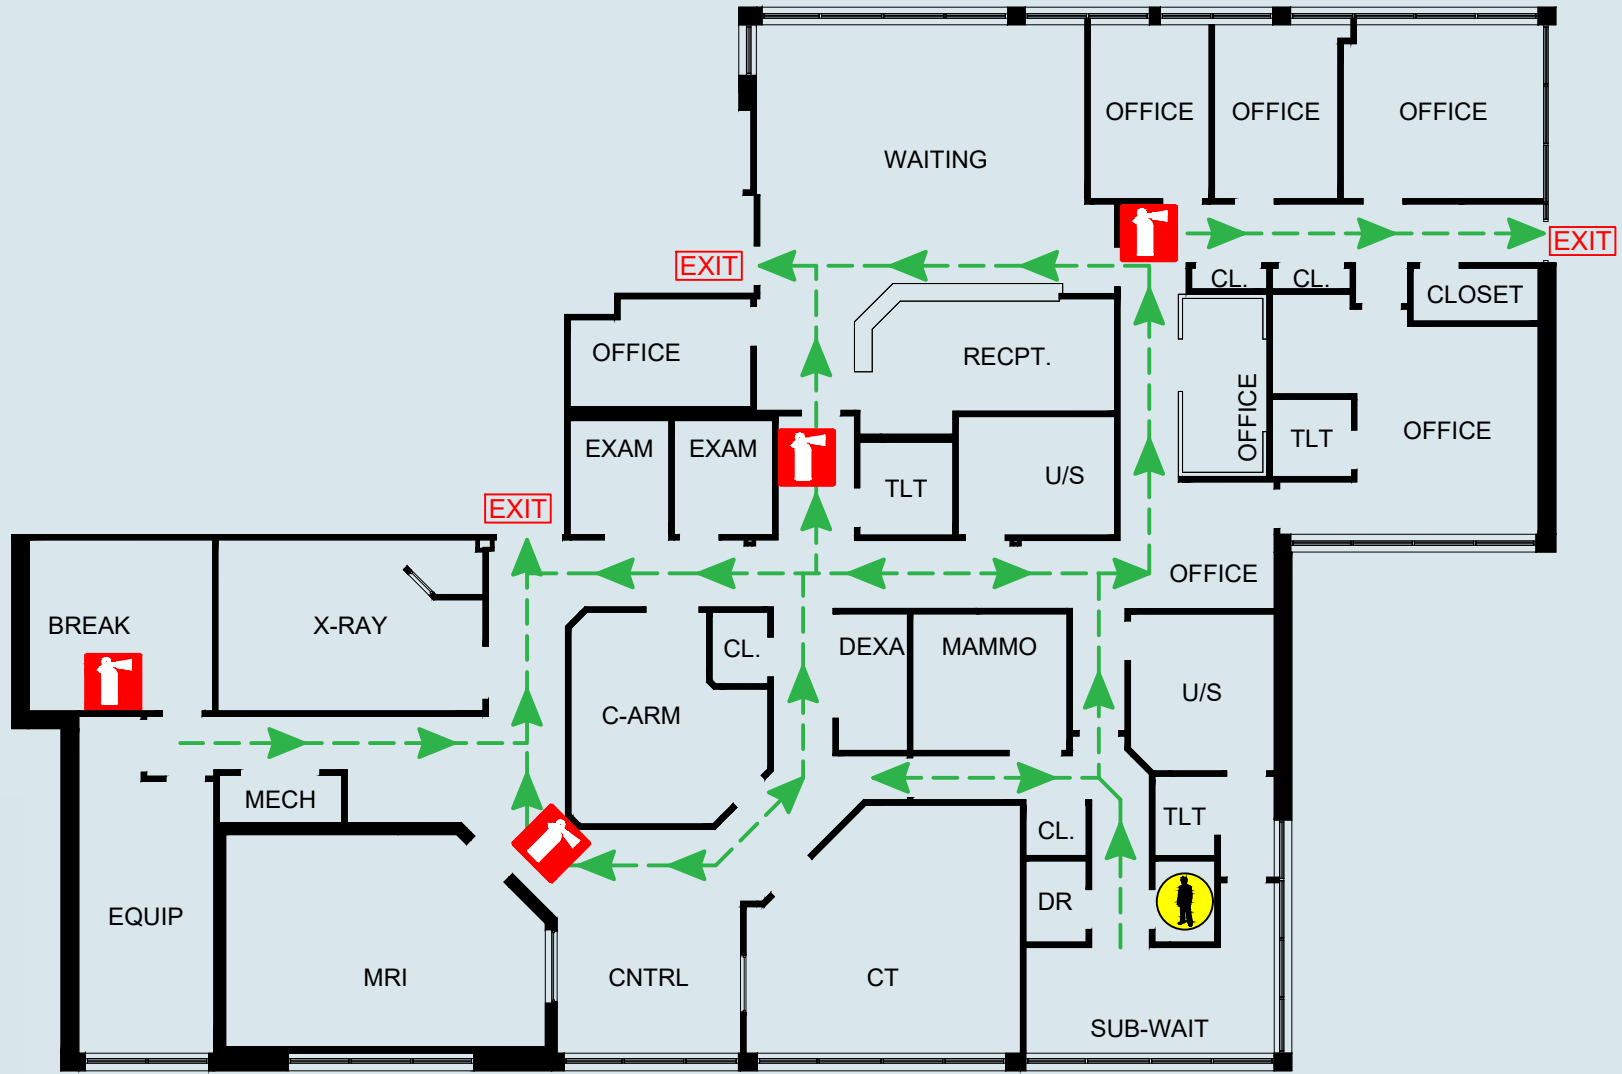

Fire - Code Red

- **R:** Relocate those in immediate danger.
- **A:** Activate by calling emergency number and activating pull stations (where available).
- **C:** Contain by closing doors.
- **E:** Extinguish if safe to do so.

- YOU ARE HERE
- FIRE EXTINGUISHER LOCATION
- EMERGENCY EXIT ROUTE