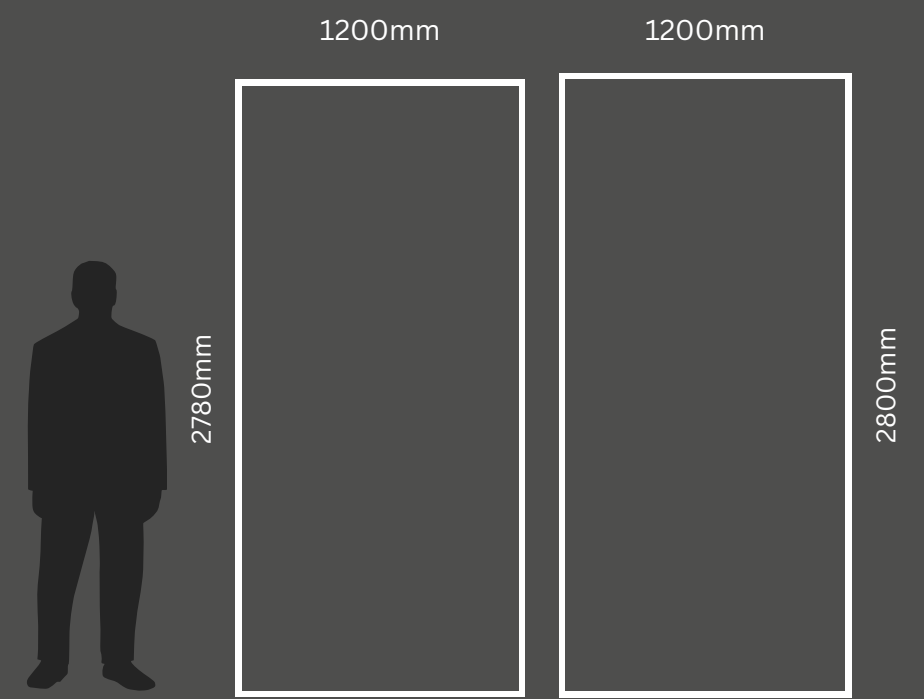

EXPLORE
POSSIBILITIES
slabook

1200x2800mm
&
1200x2780mm