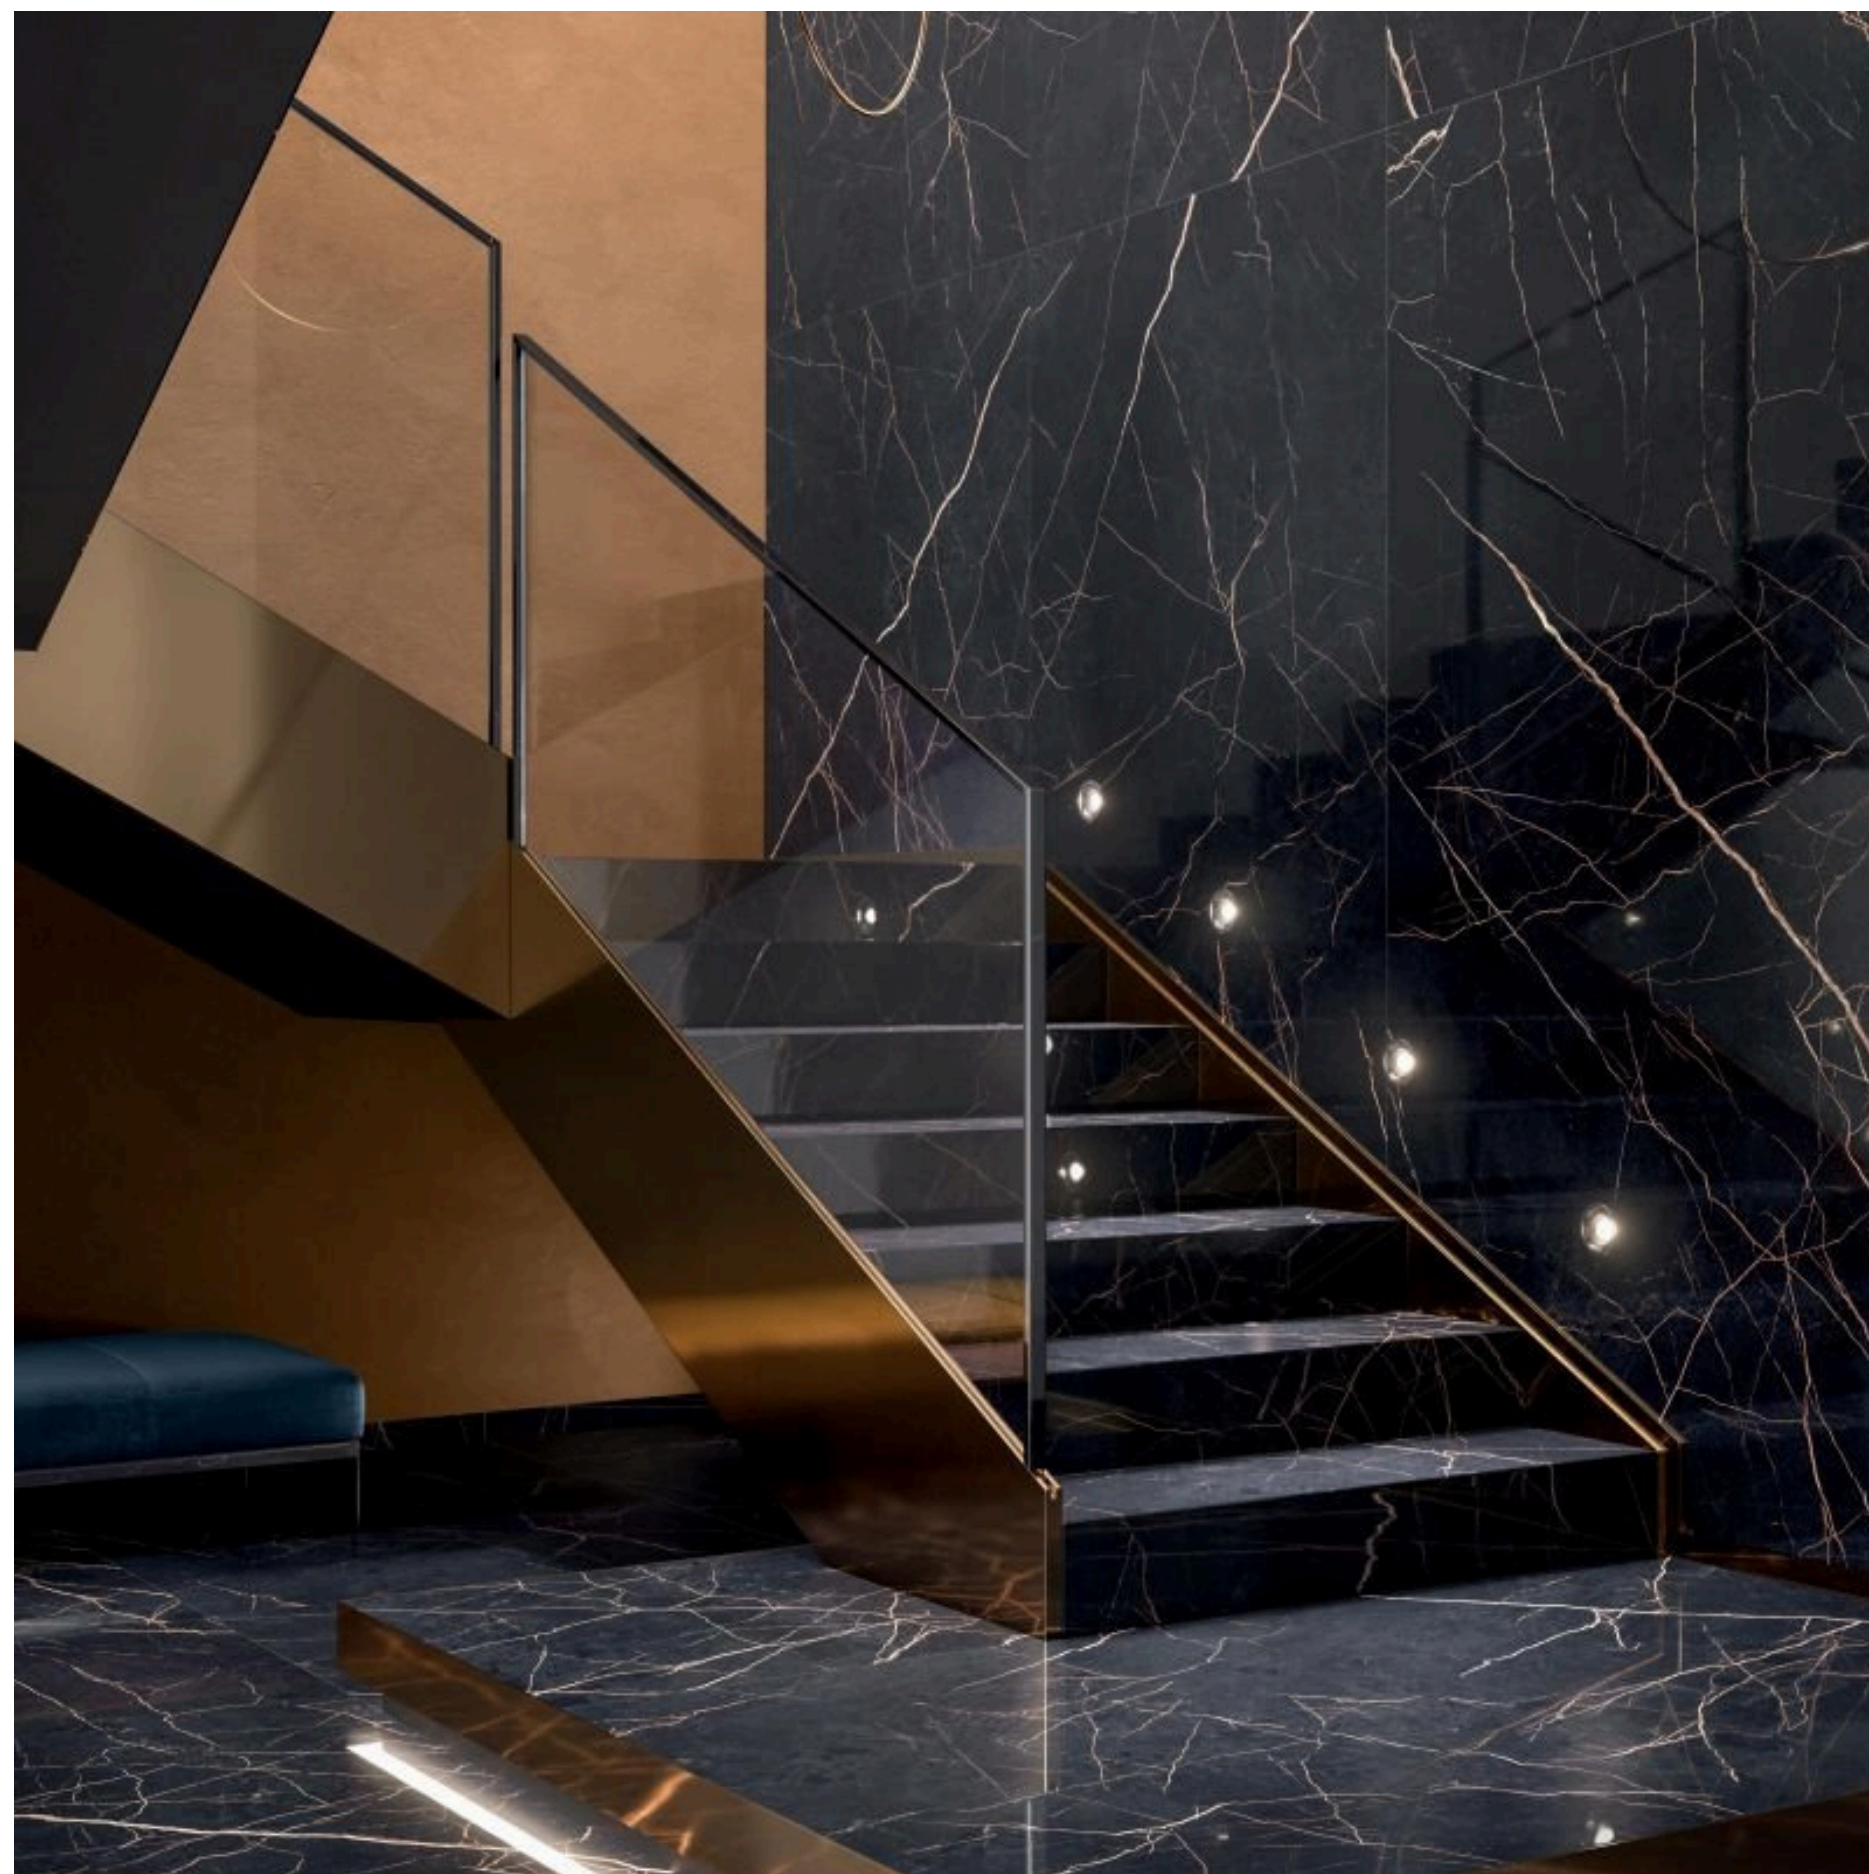

SUPREME EVO
NOIR LAURENT LUX

Size. 120CMX280CM

Thickness. 12MM

Finish. GLOSSY

UV Resistant
Durable
Frost Resistant
Waterproof
Heat Resistant
Stain Resistant

SUPREME EVO
ANTIQUÉ WHITE LUX

Size. 120CMX280CM

Thickness. 12MM