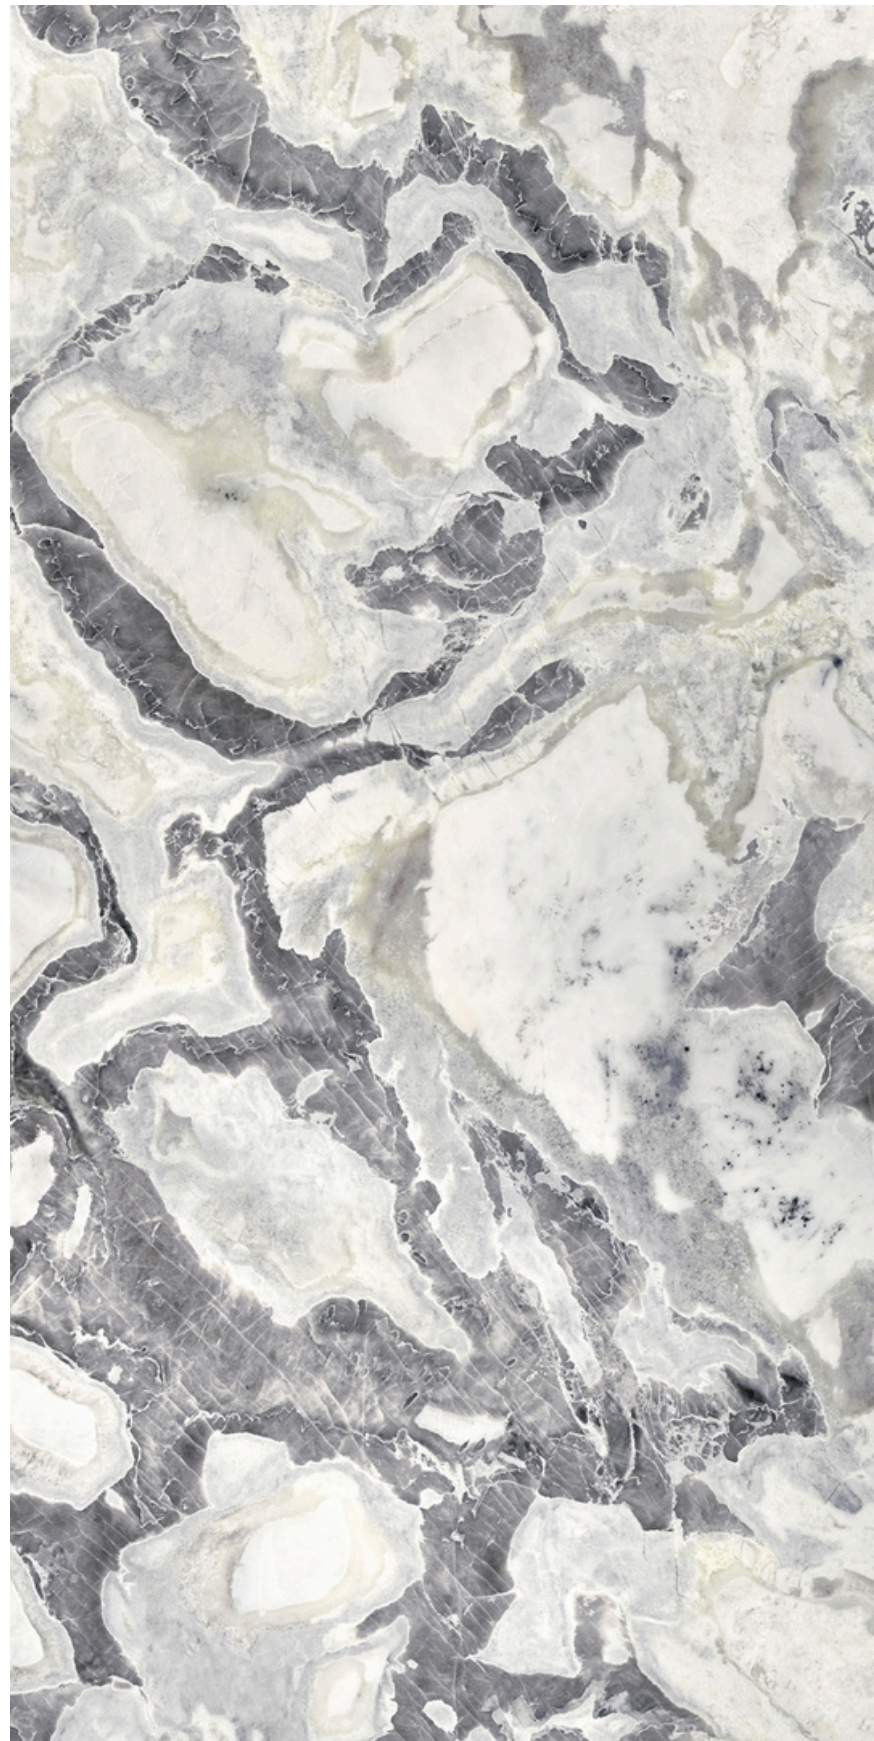

SUPREME
TREASURE **DOVER WHITE**