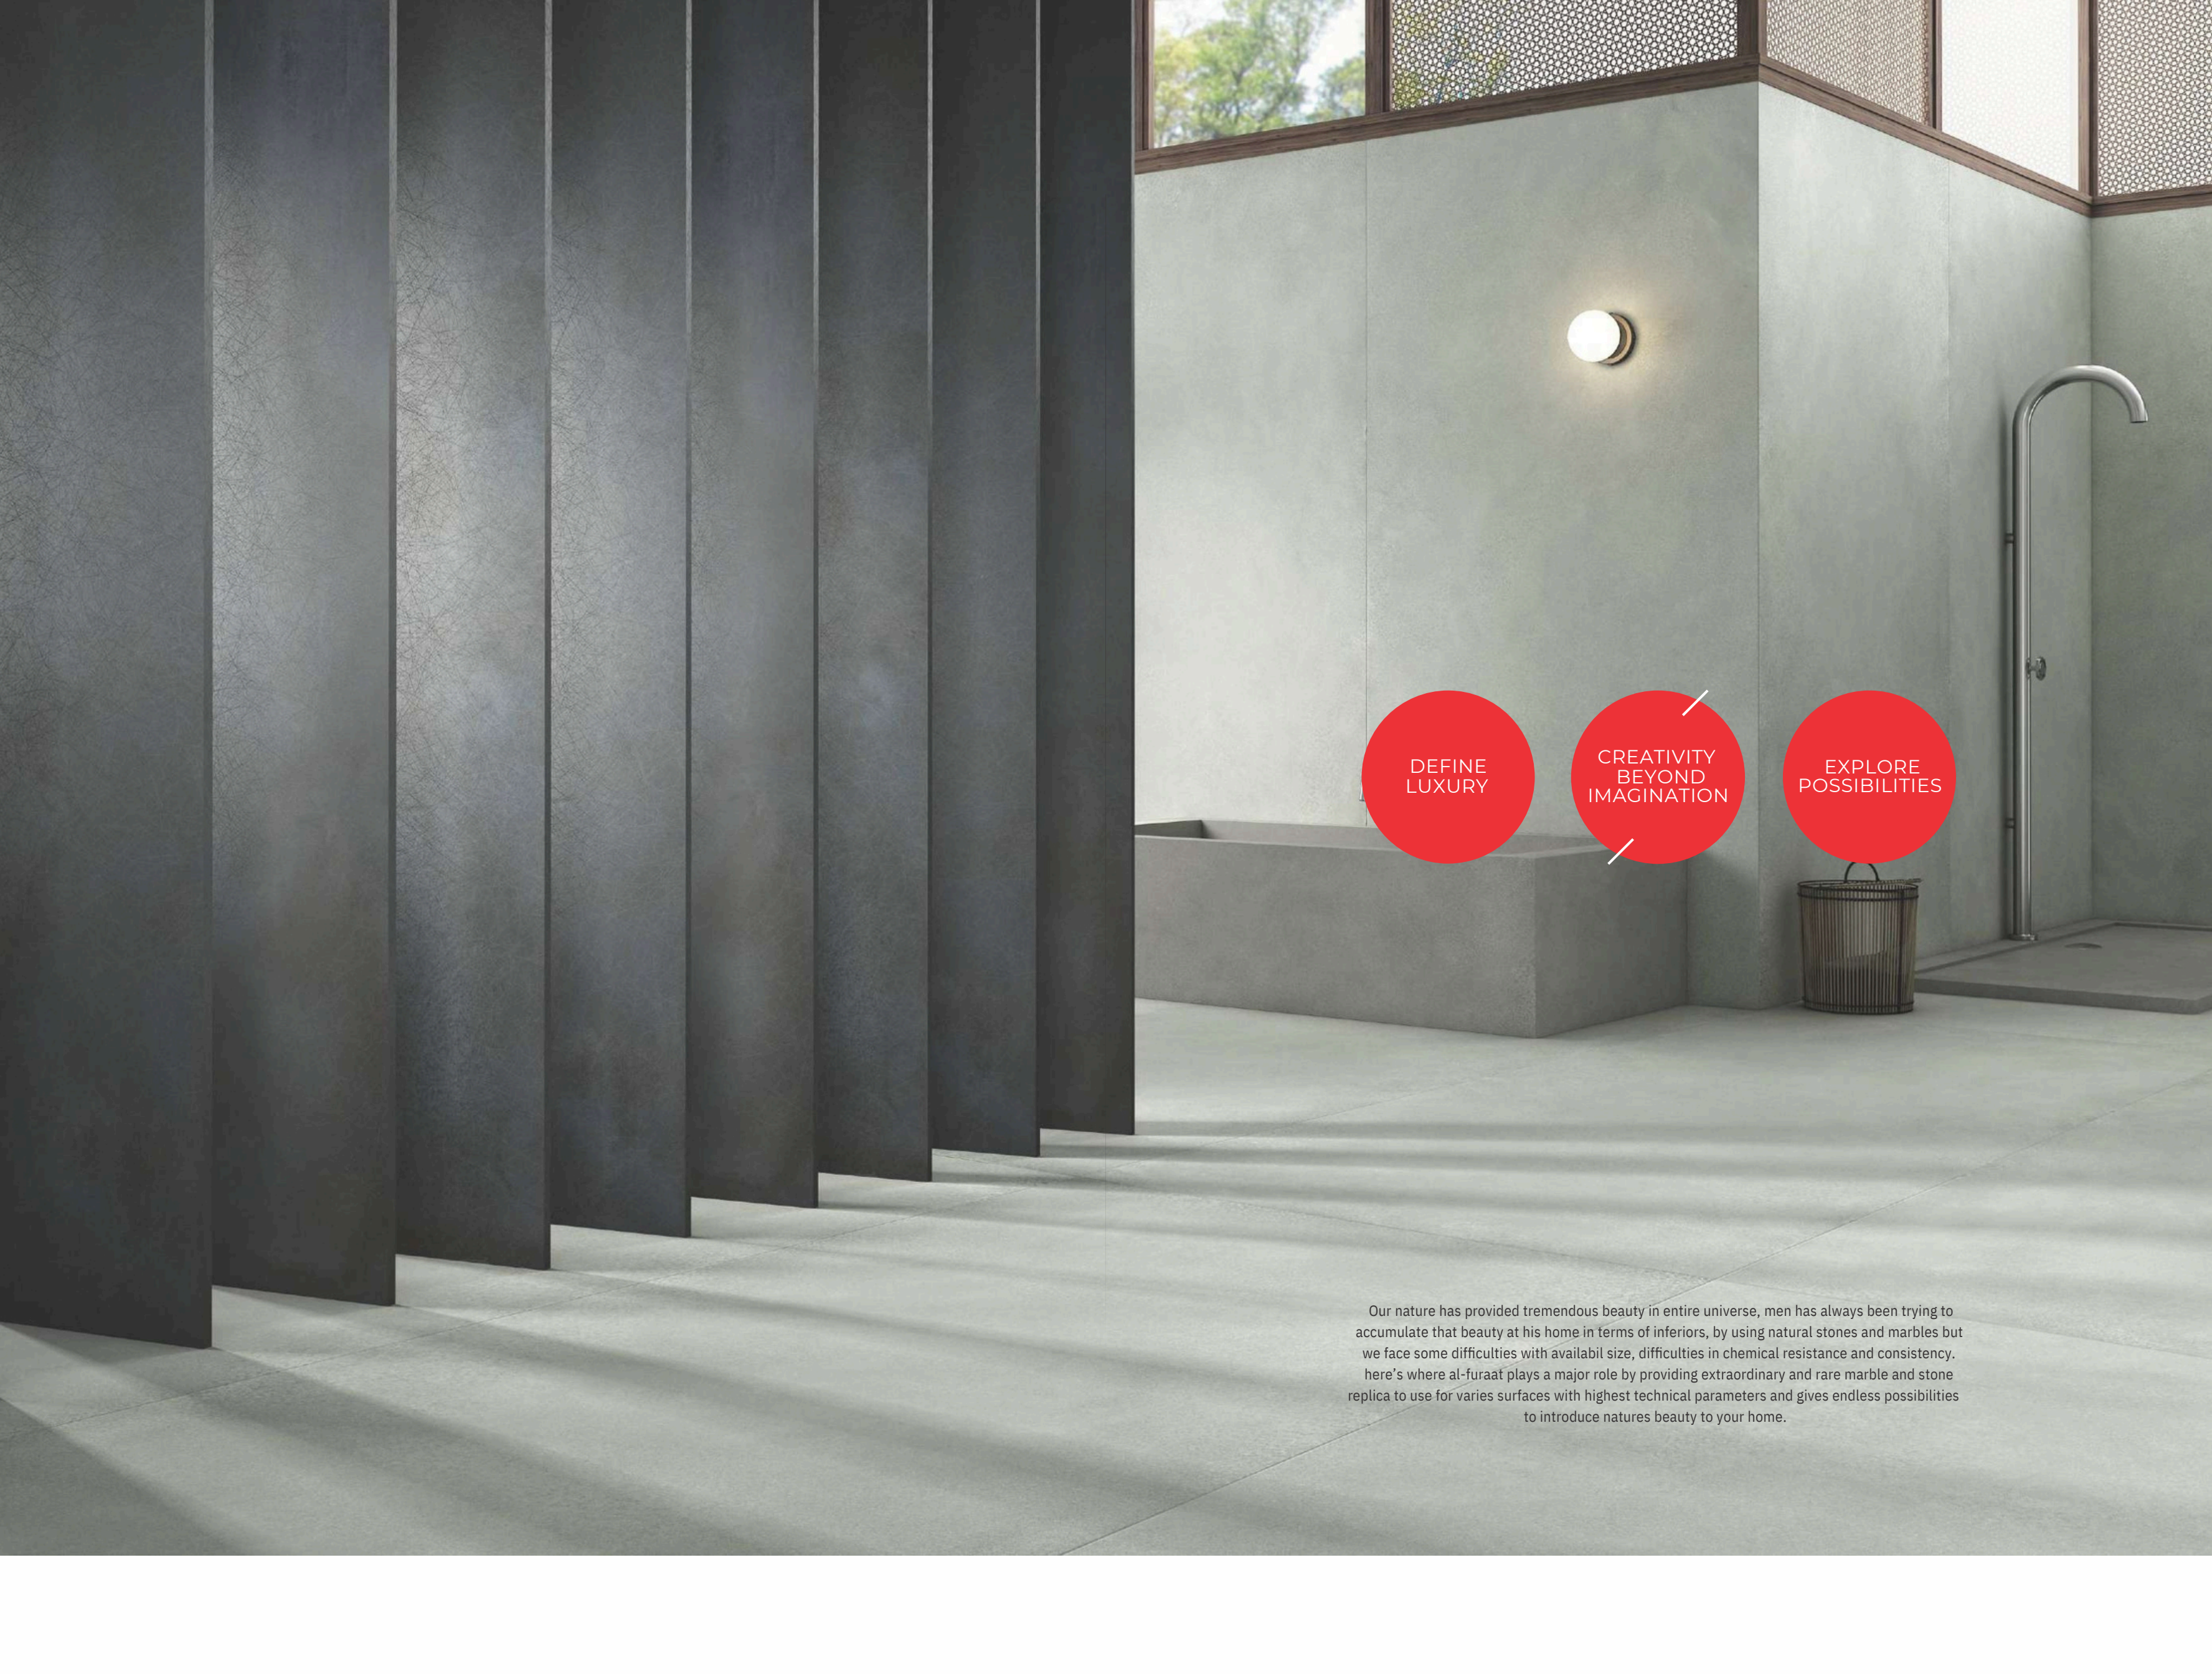

EXPLORE
POSSIBILITIES
slabook

1200x2800mm
&
1200x2780mm

DEFINE
LUXURY

CREATIVITY
BEYOND
IMAGINATION

EXPLORE
POSSIBILITIES

Our nature has provided tremendous beauty in entire universe, men has always been trying to accumulate that beauty at his home in terms of interiors, by using natural stones and marbles but we face some difficulties with availability size, difficulties in chemical resistance and consistency. here's where al-furaat plays a major role by providing extraordinary and rare marble and stone replica to use for various surfaces with highest technical parameters and gives endless possibilities to introduce nature's beauty to your home.