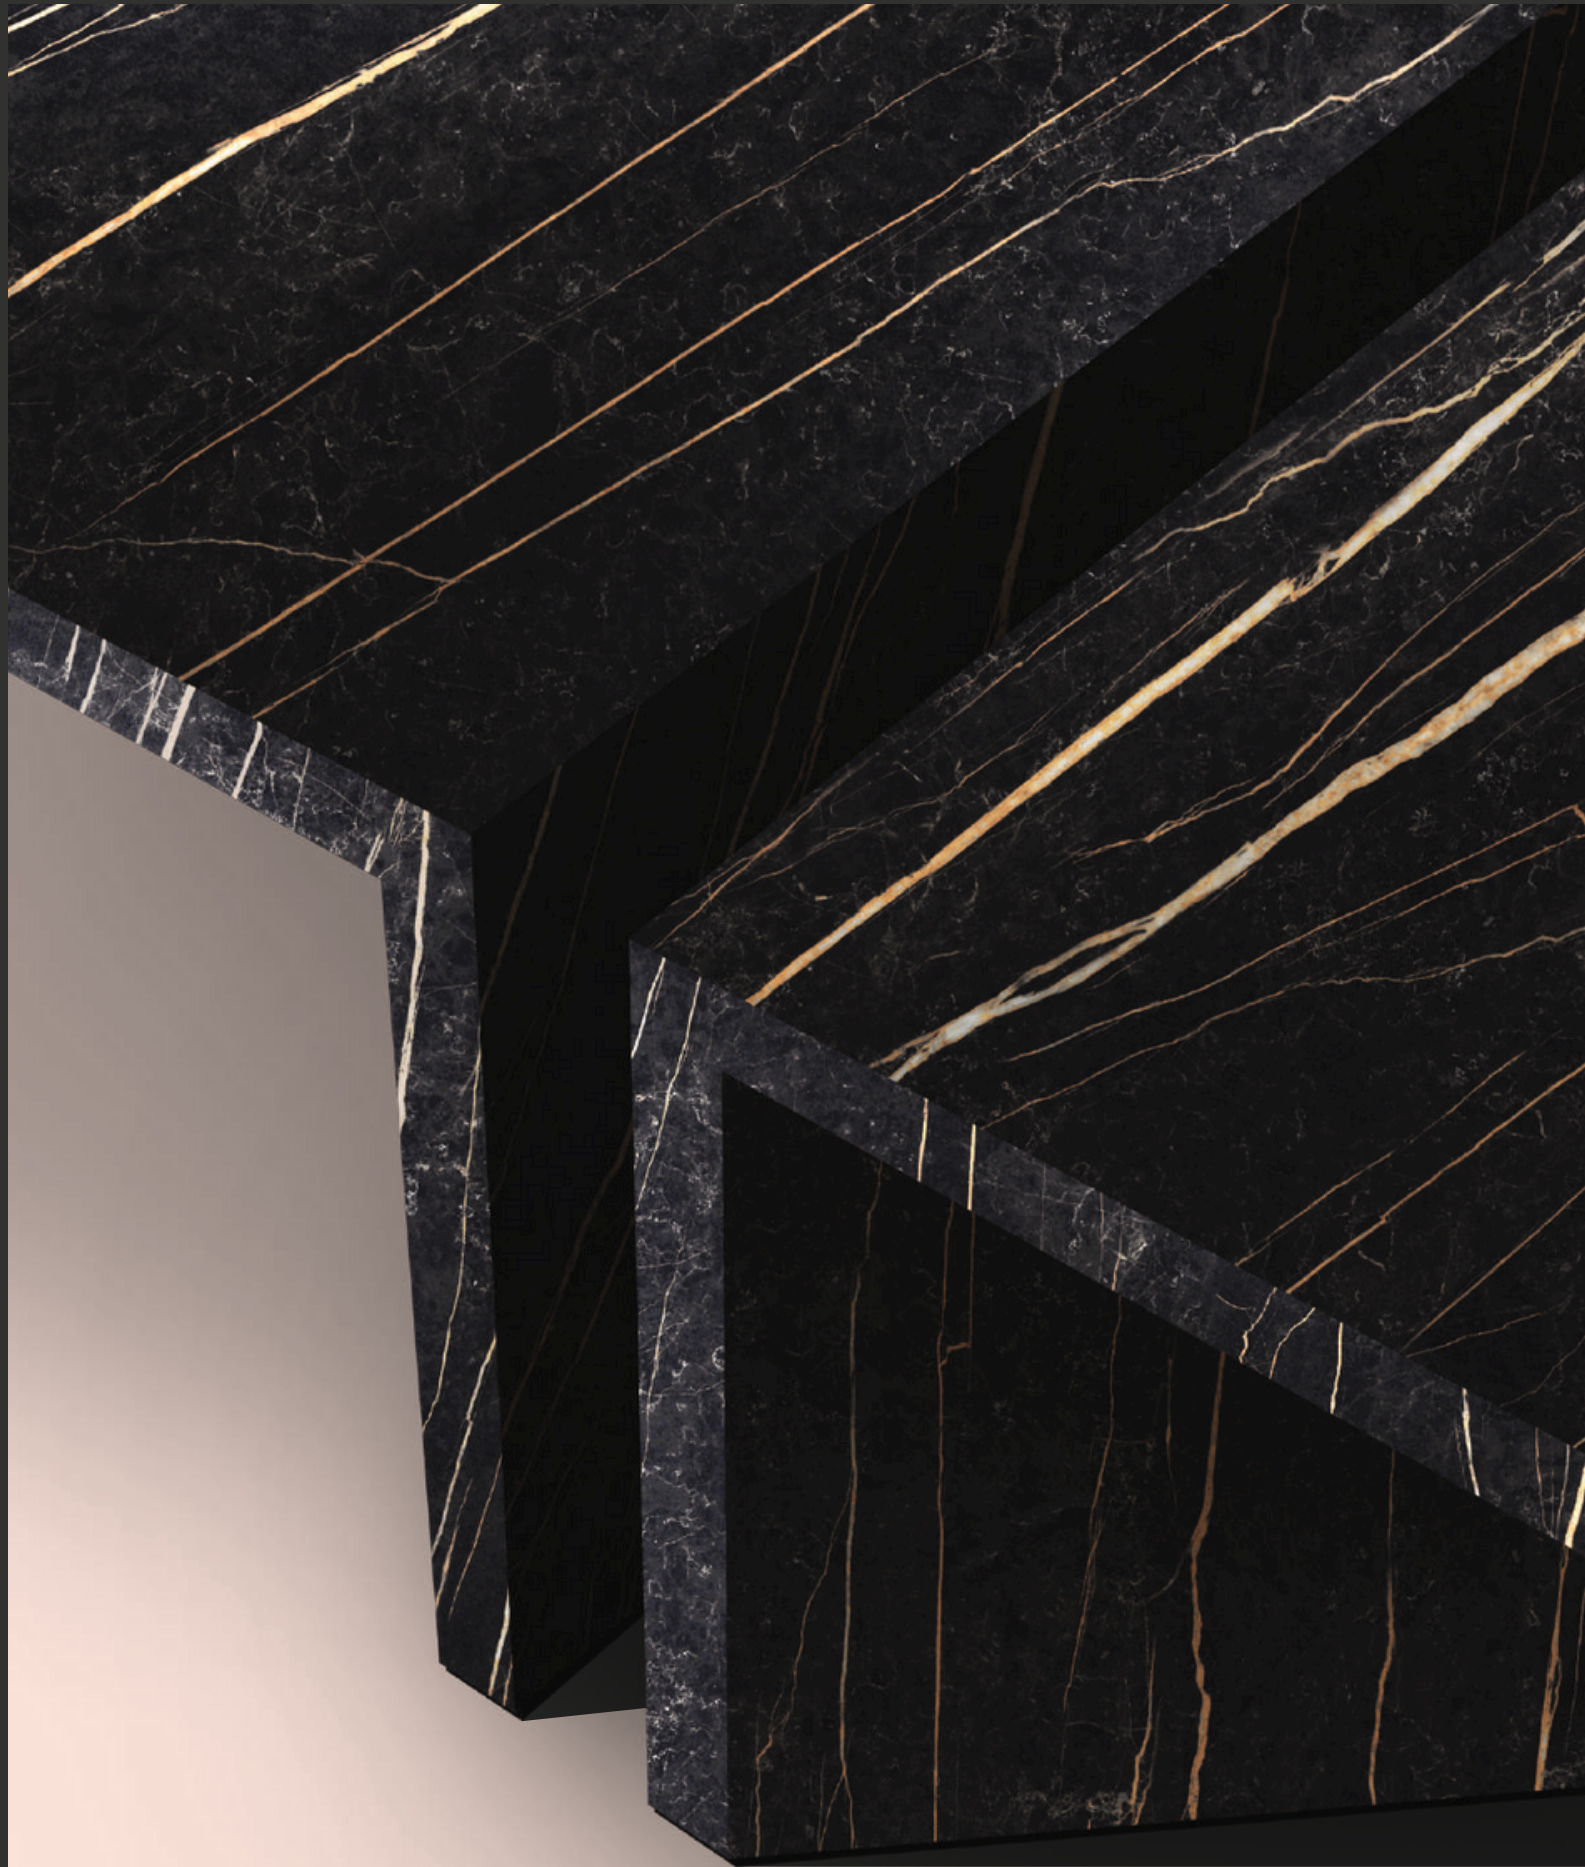

COLLECTION 320X160

LAMAR Porcelain in the collection 320x160 is crafted carefully to enhance the versatile applications of porcelain slabs. This size lends itself to numerous applications owing to its large size, be it seamless wall facades or countertops. The varying thicknesses offer creative freedom to architects while still being a breeze to fabricate and install. Being at the forefront of the latest technology in porcelain slab design and manufacturing, LAMAR porcelain makes itself indistinguishable from its marble counterparts, and offers a beautiful and finished final look. Its anti-bacterial and low water permeability makes it an excellent and hygienic choice for countertop surfaces.