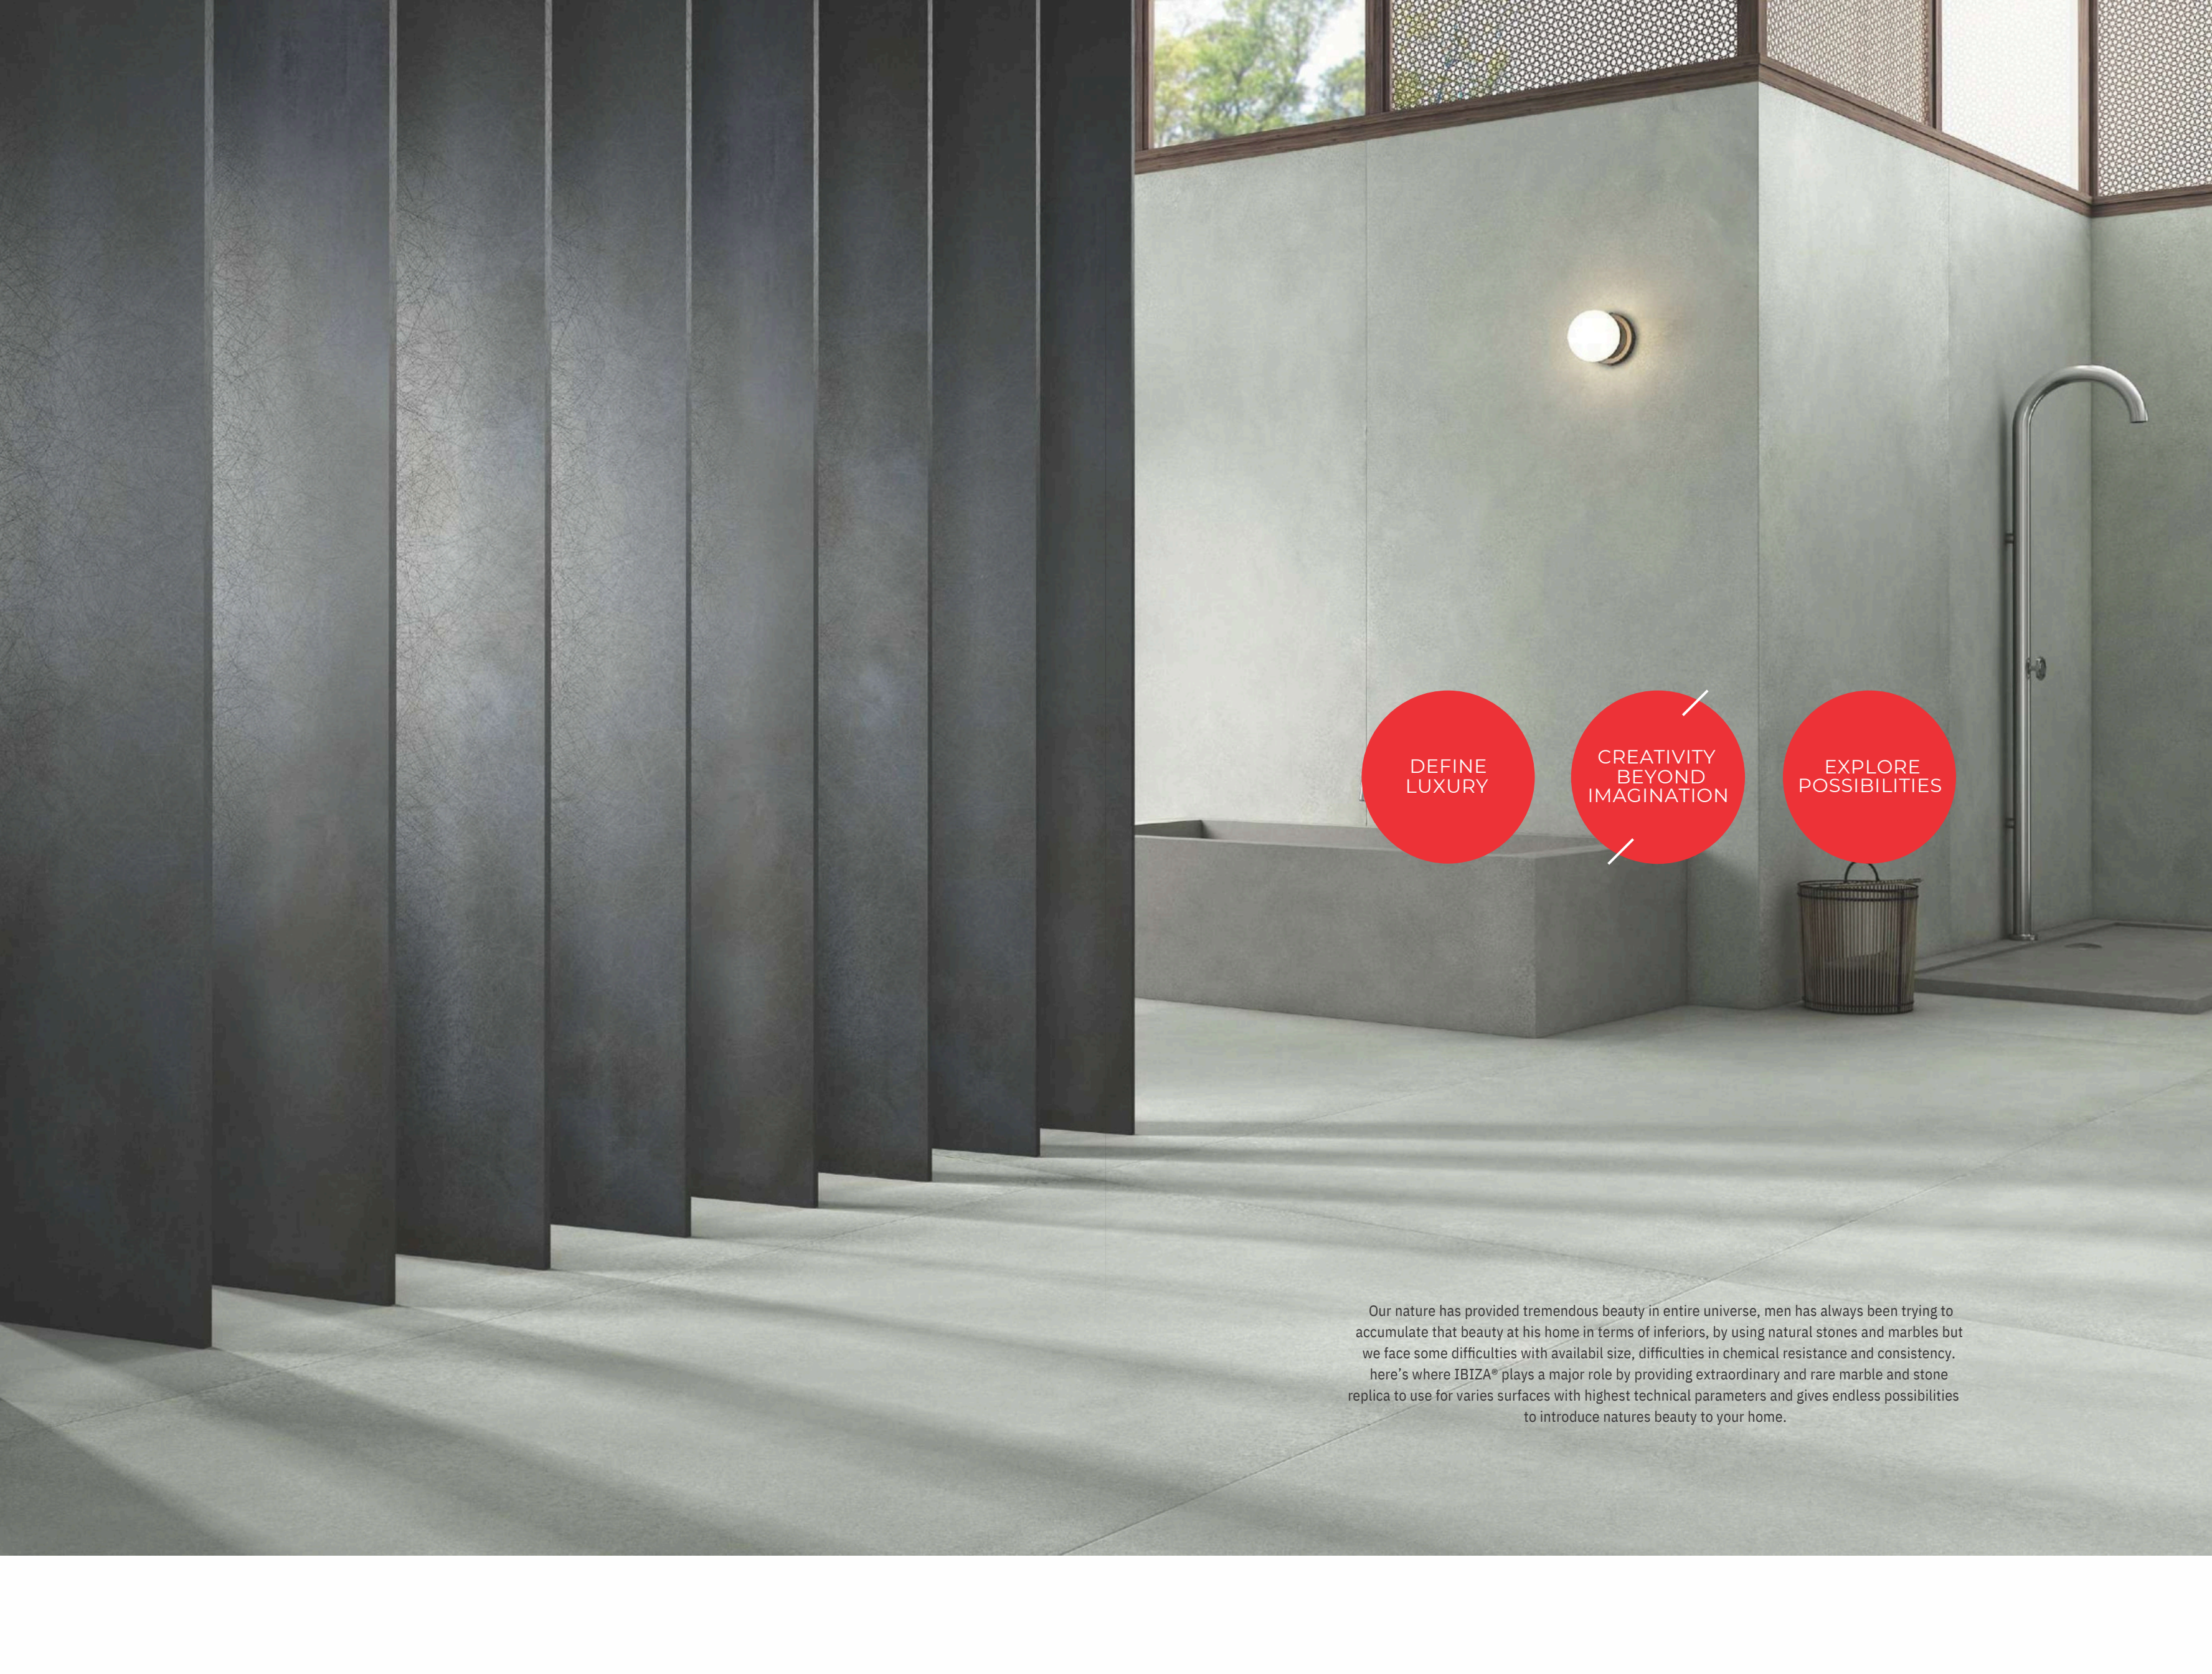

DEFINE
LUXURY

CREATIVITY
BEYOND
IMAGINATION

EXPLORE
POSSIBILITIES

Our nature has provided tremendous beauty in entire universe, men has always been trying to accumulate that beauty at his home in terms of interiors, by using natural stones and marbles but we face some difficulties with available size, difficulties in chemical resistance and consistency. here's where IBIZA® plays a major role by providing extraordinary and rare marble and stone replica to use for various surfaces with highest technical parameters and gives endless possibilities to introduce nature's beauty to your home.