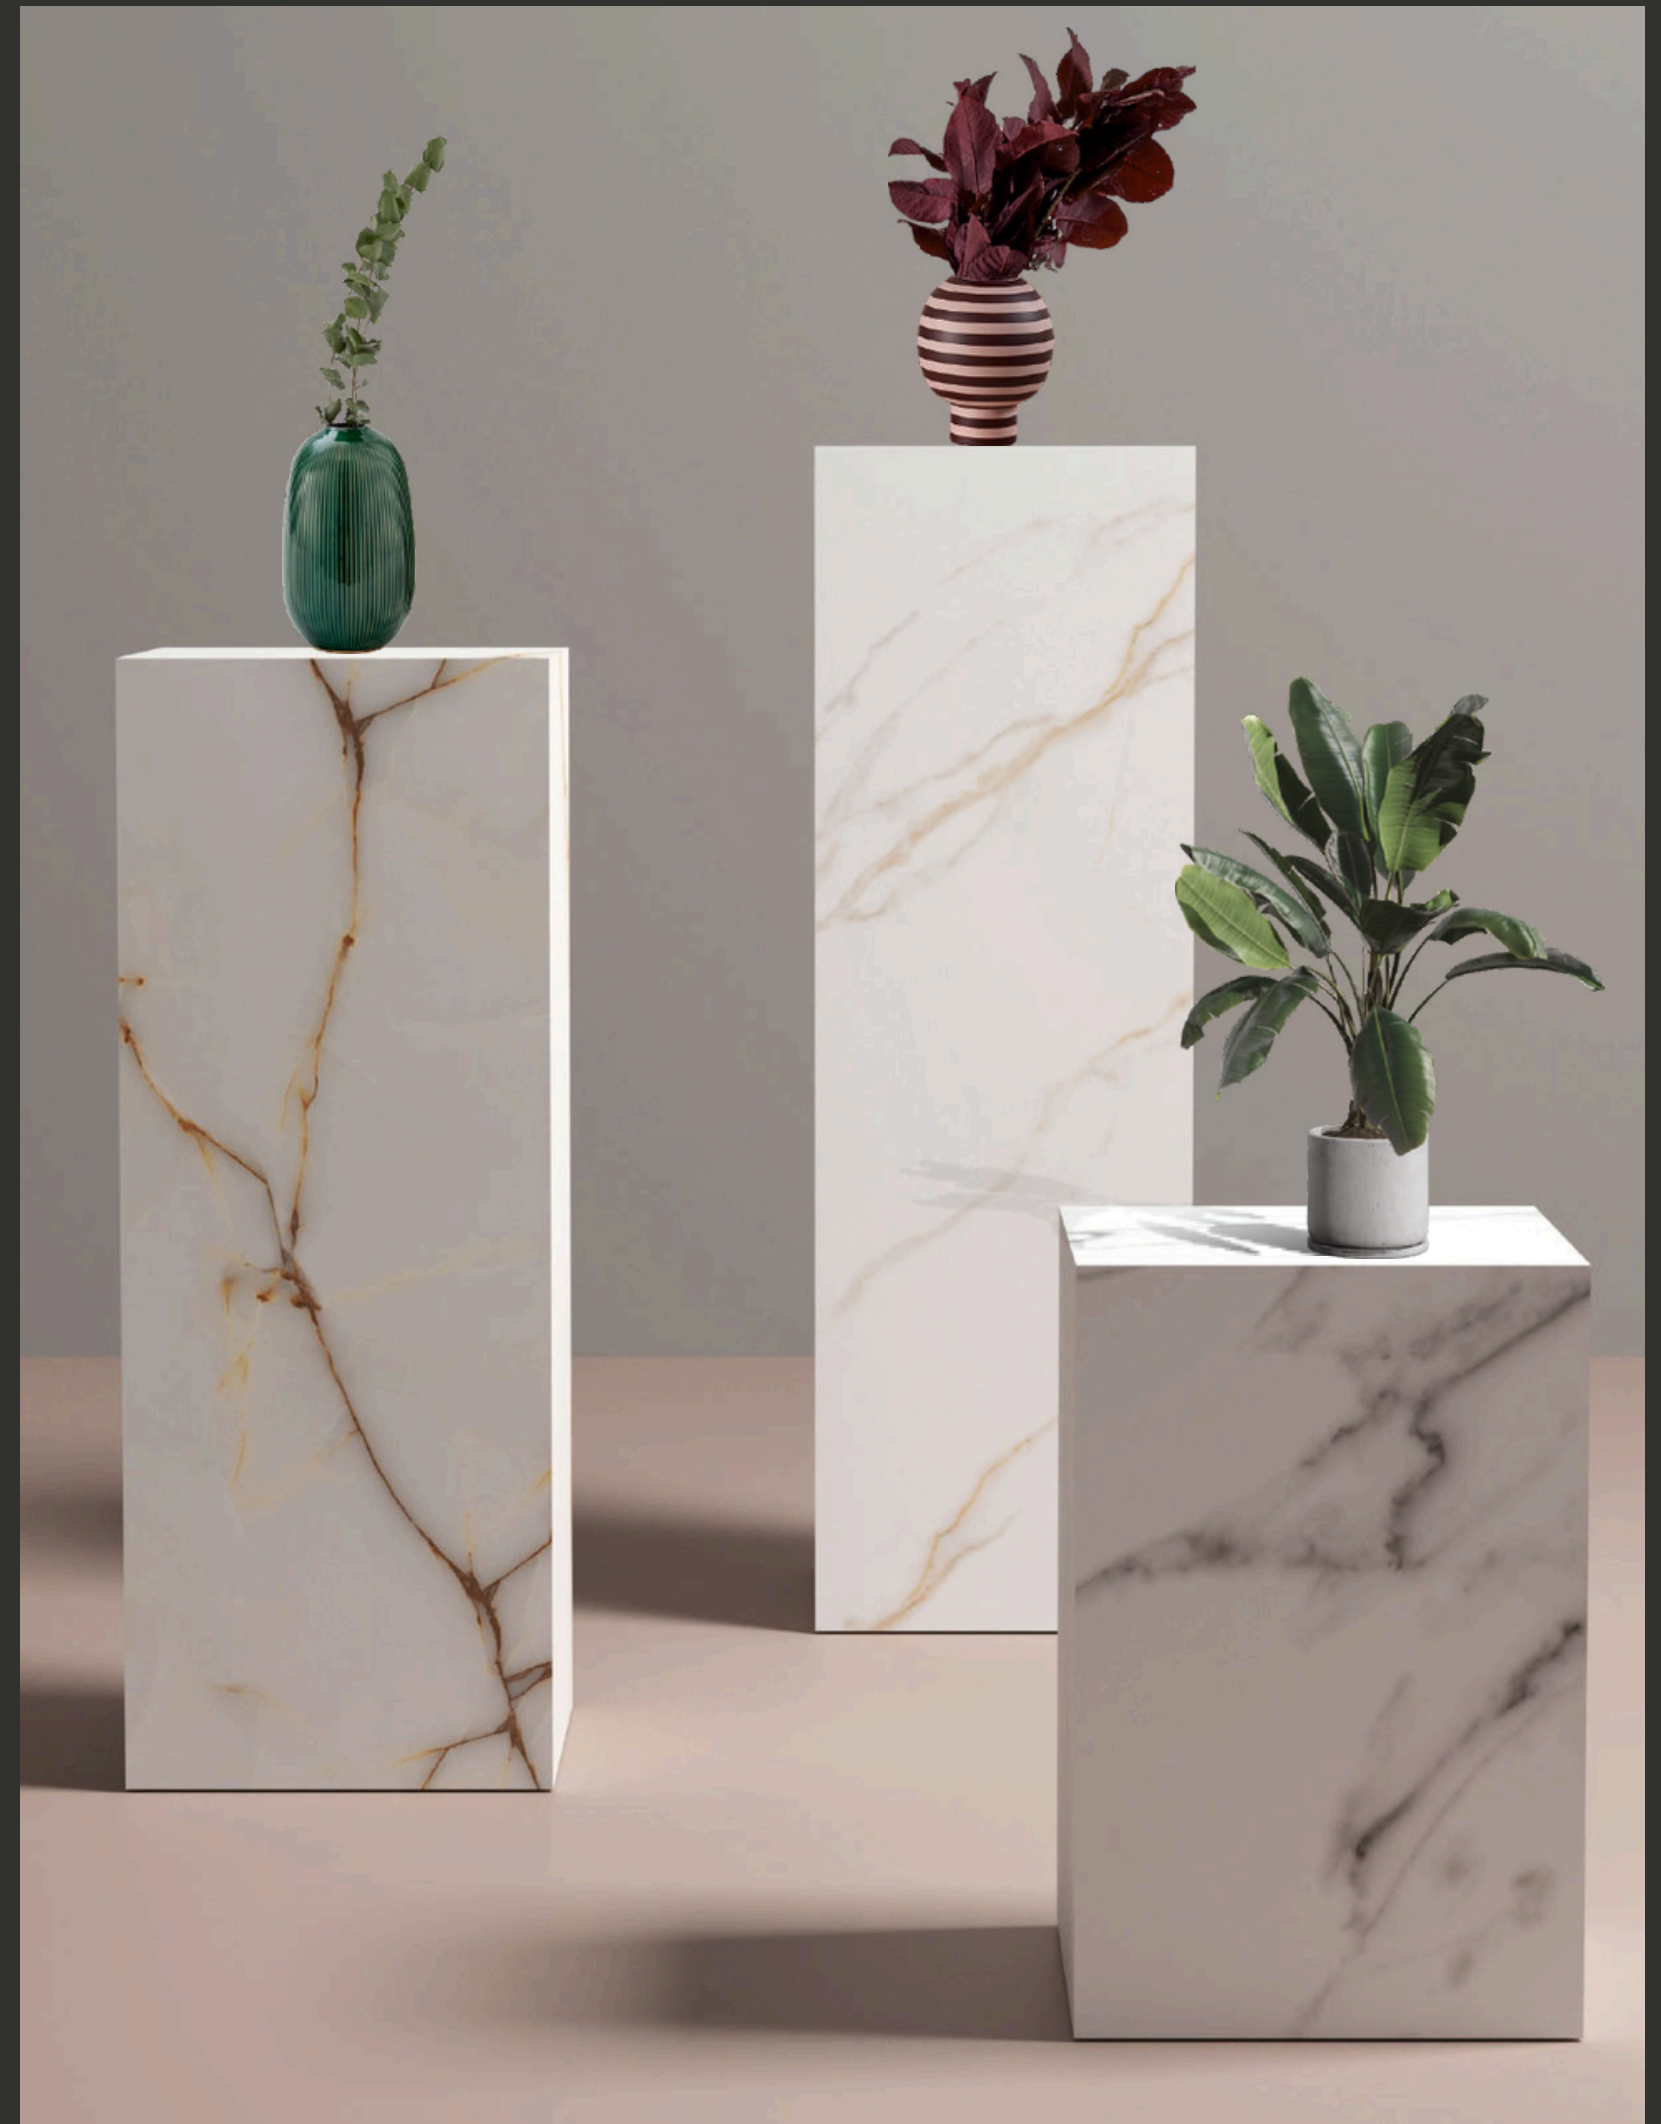

COLLECTION 320X160

LAMAR Porcelain in the collection 320x160 is crafted carefully to enhance the versatile applications of porcelain slabs. This size lends itself to numerous applications owing to its large size, be it seamless wall facades or countertops. The varying thicknesses offer creative freedom to architects while still being a breeze to fabricate and install. Being at the forefront of the latest technology in porcelain slab design and manufacturing, LAMAR porcelain makes itself indistinguishable from its marble counterparts, and offers a beautiful and finished final look. Its anti-bacterial and low water permeability makes it an excellent and hygienic choice for countertop surfaces.