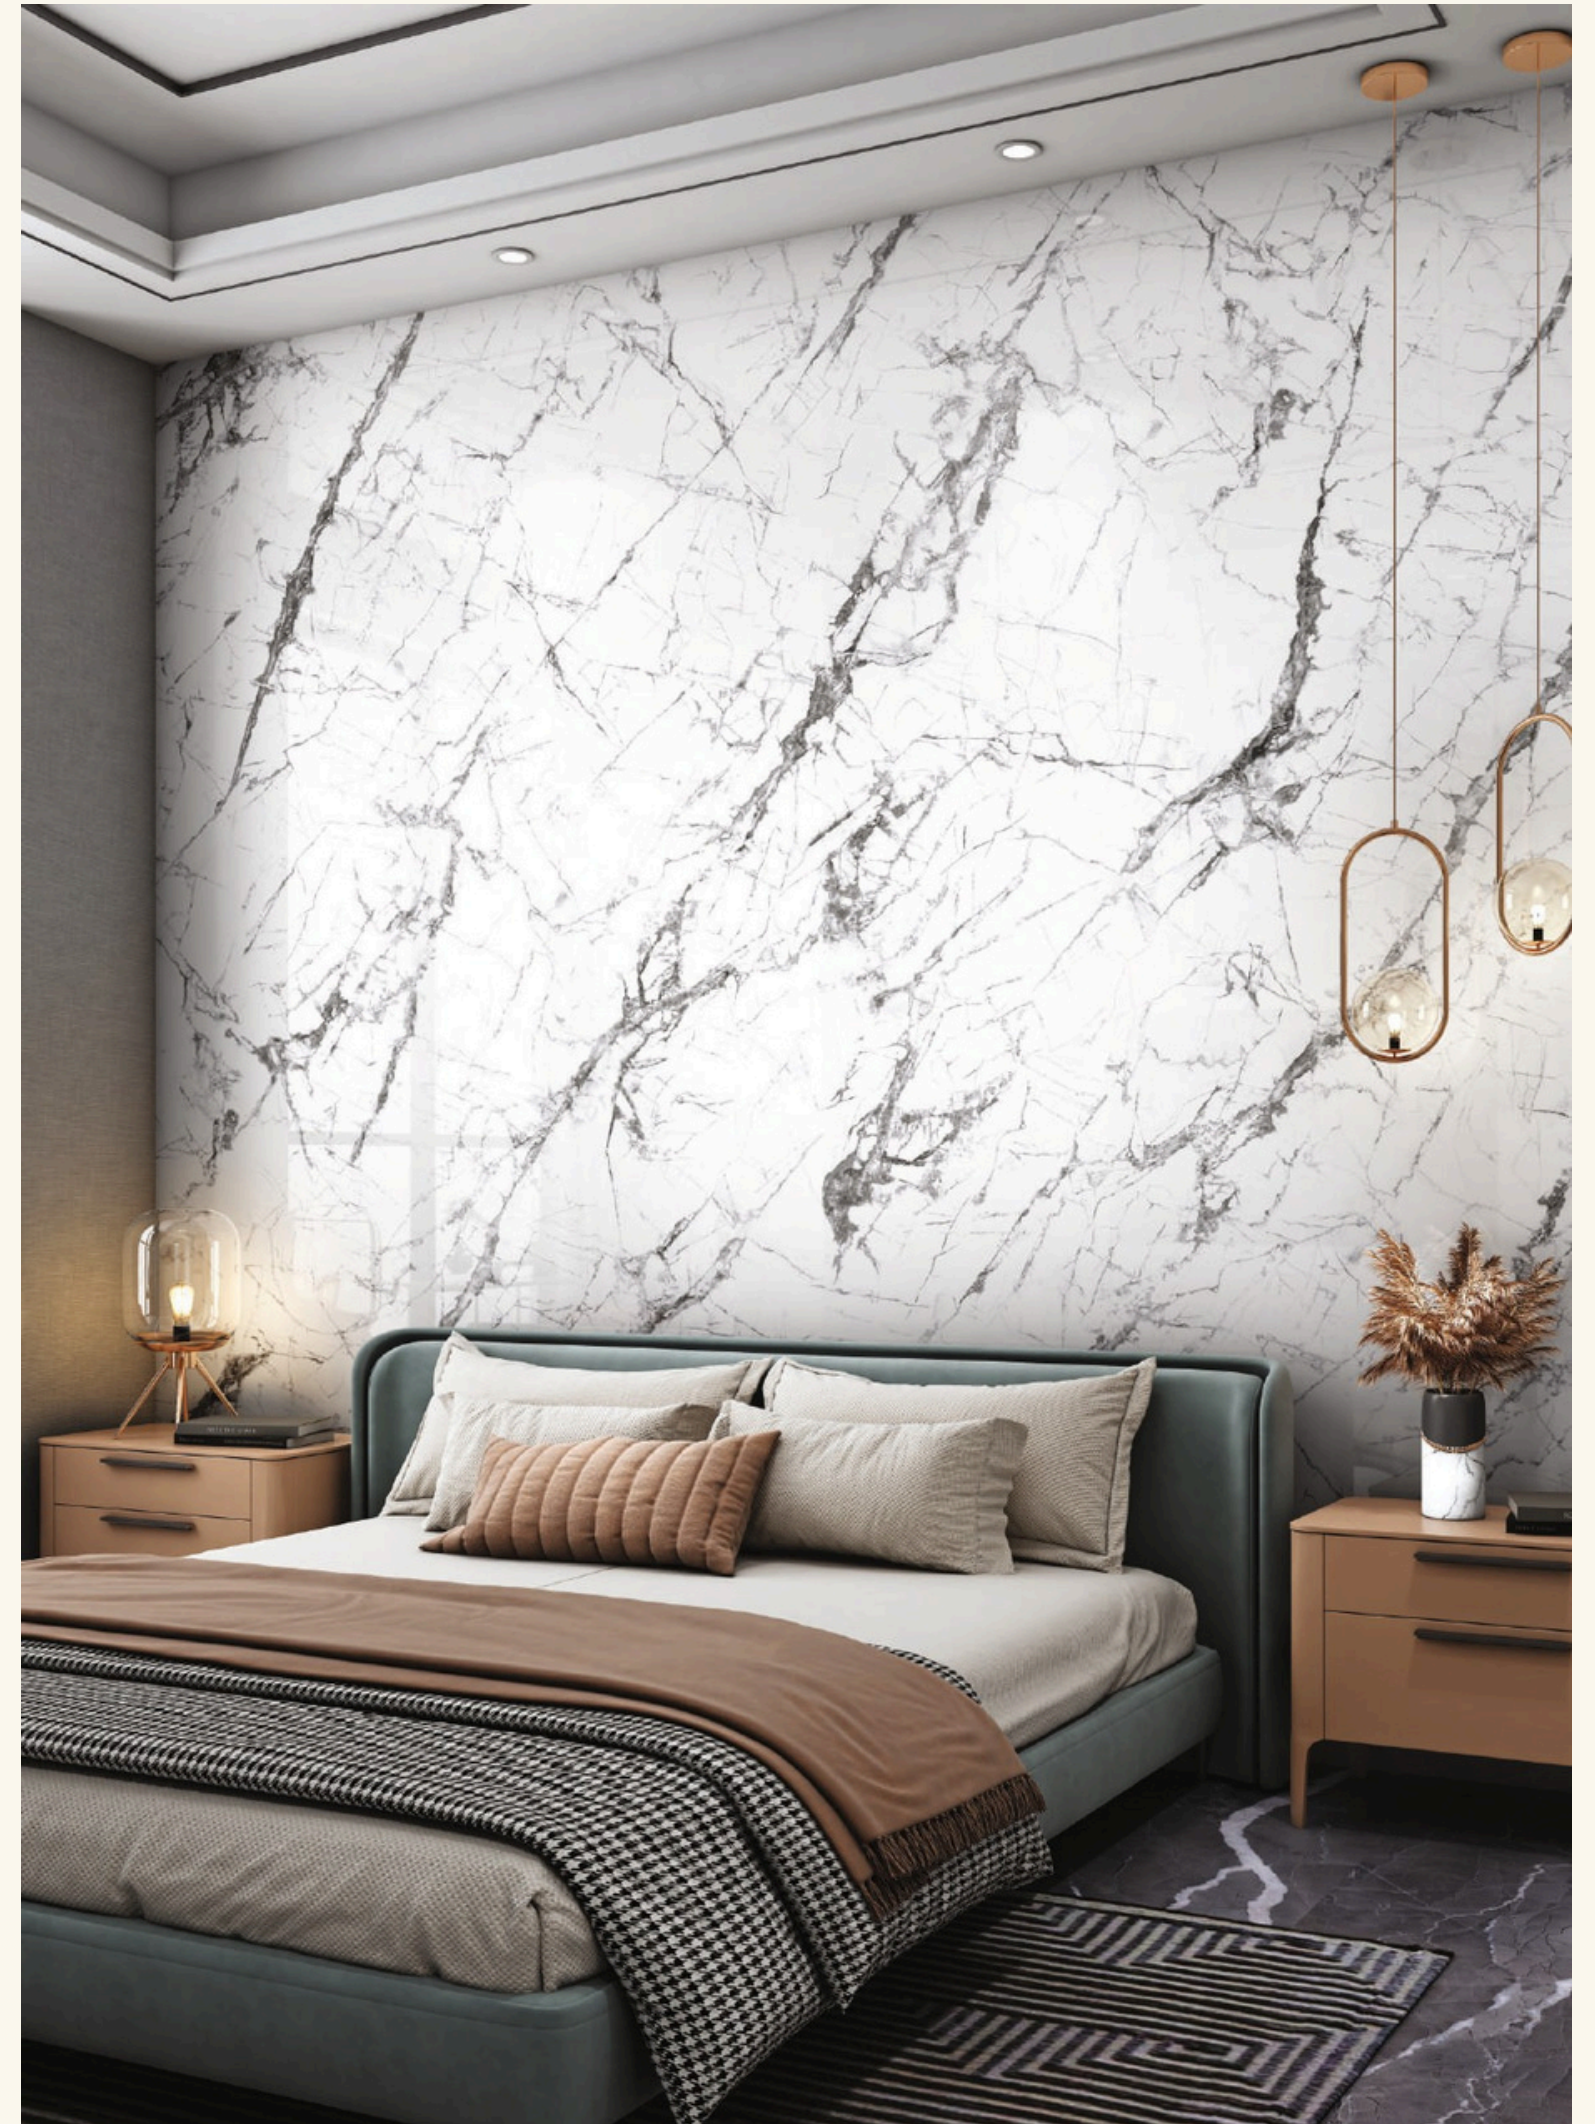

Features.

Size.

320cmx160cm

Thickness.

6mm, 12mm, 15mm, 20mm

Finish.

Polished, a reflective glossy finish that gives depth to the surface;
Lisciare, a matt surface that gives a modern look

- UV Resistant
- Durable
- Frost Resistant
- Waterproof
- Heat Resistant
- Stain Resistant

Faces.