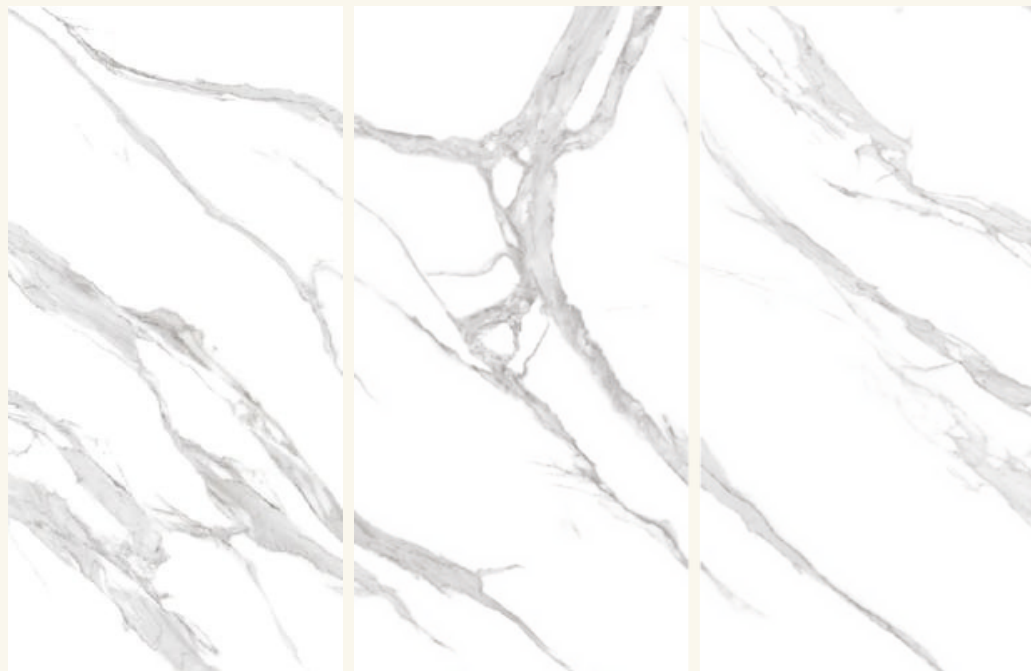

STATUARIO VENATO

Features.

Size.

320cmx160cm

Thickness.

6mm, 12mm, 15mm, 20mm

Finish.

Polished, a reflective glossy finish that gives depth to the surface;
Lisciare, a matt surface that gives a modern look

- UV Resistant
- Durable
- Frost Resistant
- Waterproof
- Heat Resistant
- Stain Resistant

Faces.