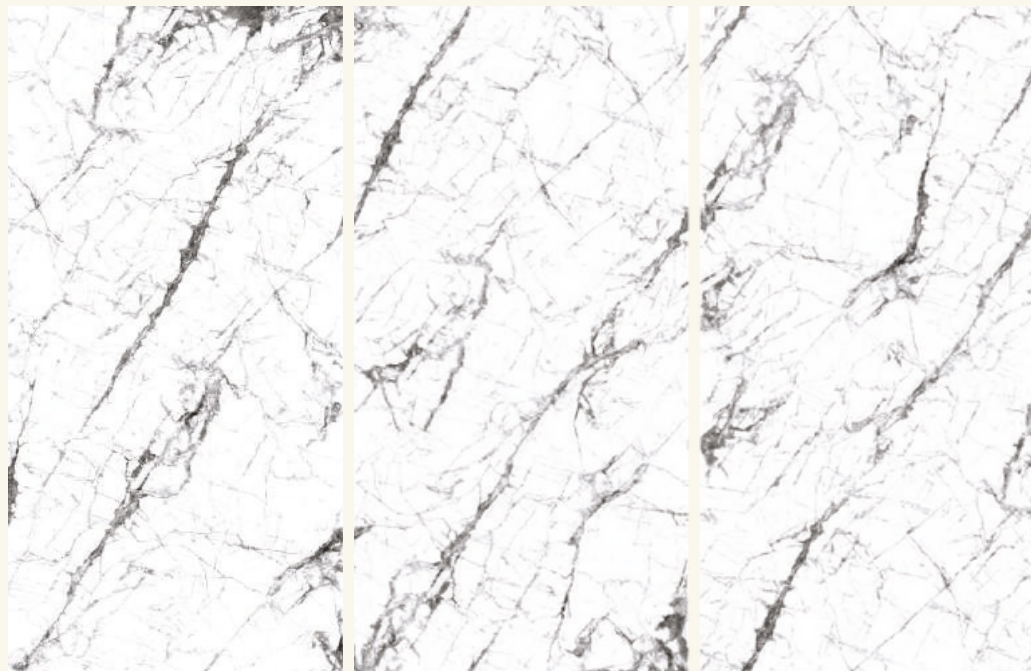

Features.

Size.

320cmx160cm

Thickness.

6mm, 12mm, 15mm, 20mm

Finish.

Polished, a reflective glossy finish that gives depth to the surface;
Lisciare, a matt surface that gives a modern look

- UV Resistant
- Durable
- Frost Resistant
- Waterproof
- Heat Resistant
- Stain Resistant

Faces.