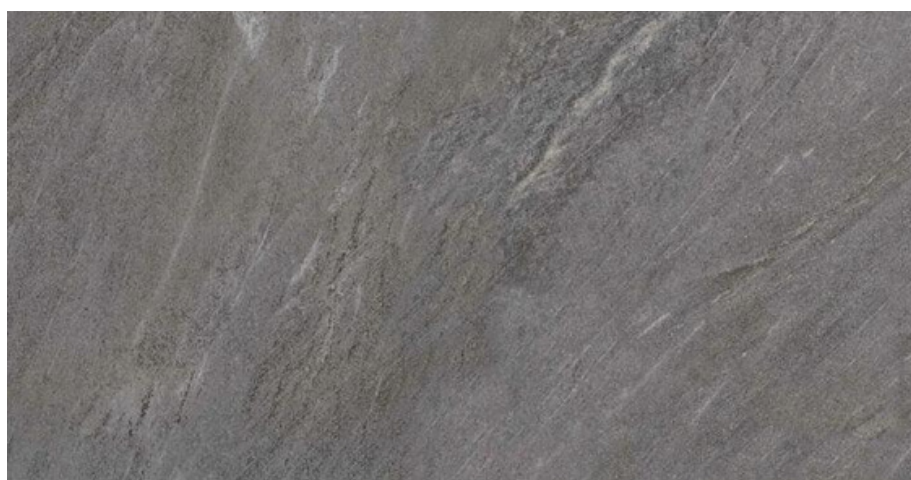

## **ULTRA CONTEMPORARY LIGHT GREY**

60x120cm

Surface - Matt finish

Thickness - 20mm

Random

Made-Italy