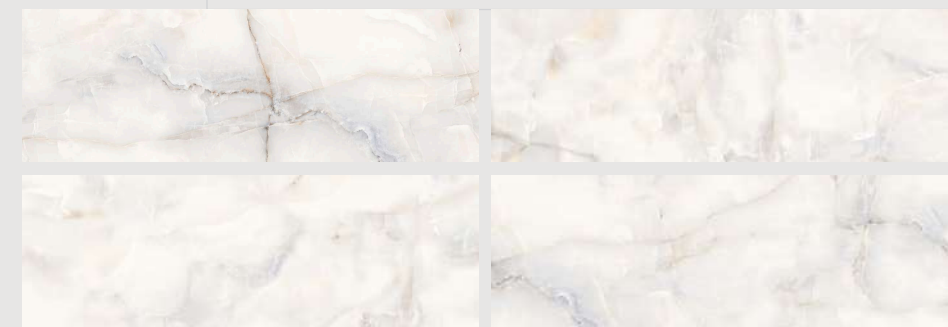

ANTI SKY

60x180cm

Surface - Glossy finish

Thickness - 9mm

Random - 4