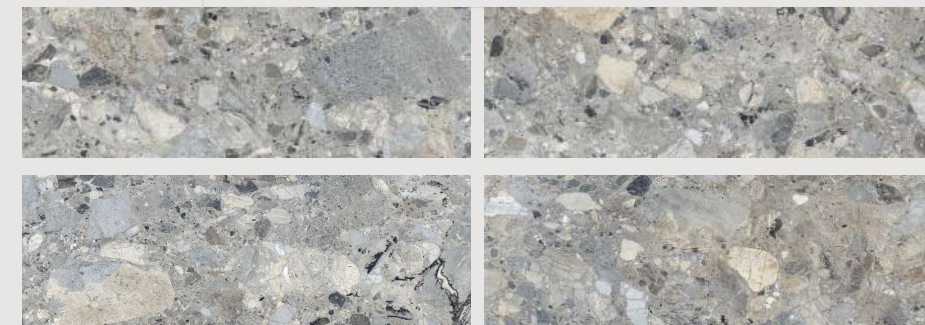

EMFRA GREY

60x180cm

Surface - Rustic finish

Thickness - 9mm

Random - 4