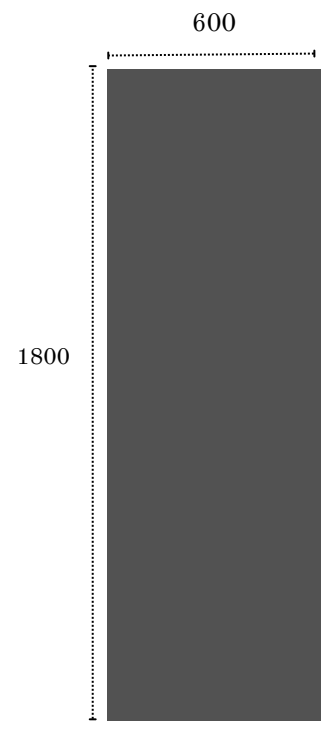

Ceramics create ambiances full of magic and personality. So, we bring you three spectacular series with 12 unique designs in random surfaces which will change the perception of your interior style. With these magnificent collections, go further and keep playing with your imagination !