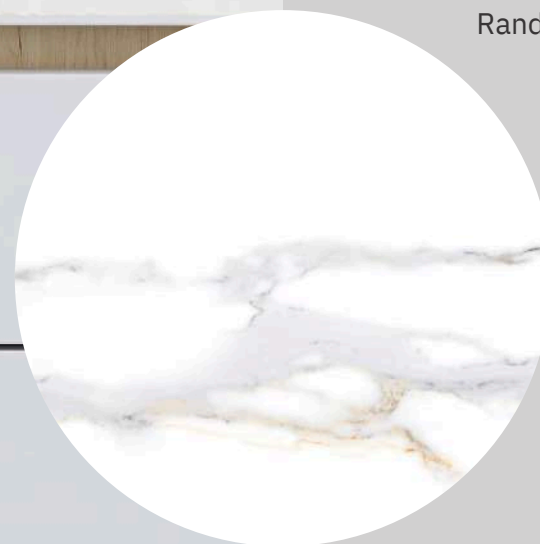

60x180cm

Surface - Glossy finish

Thickness - 9mm

Random - 4