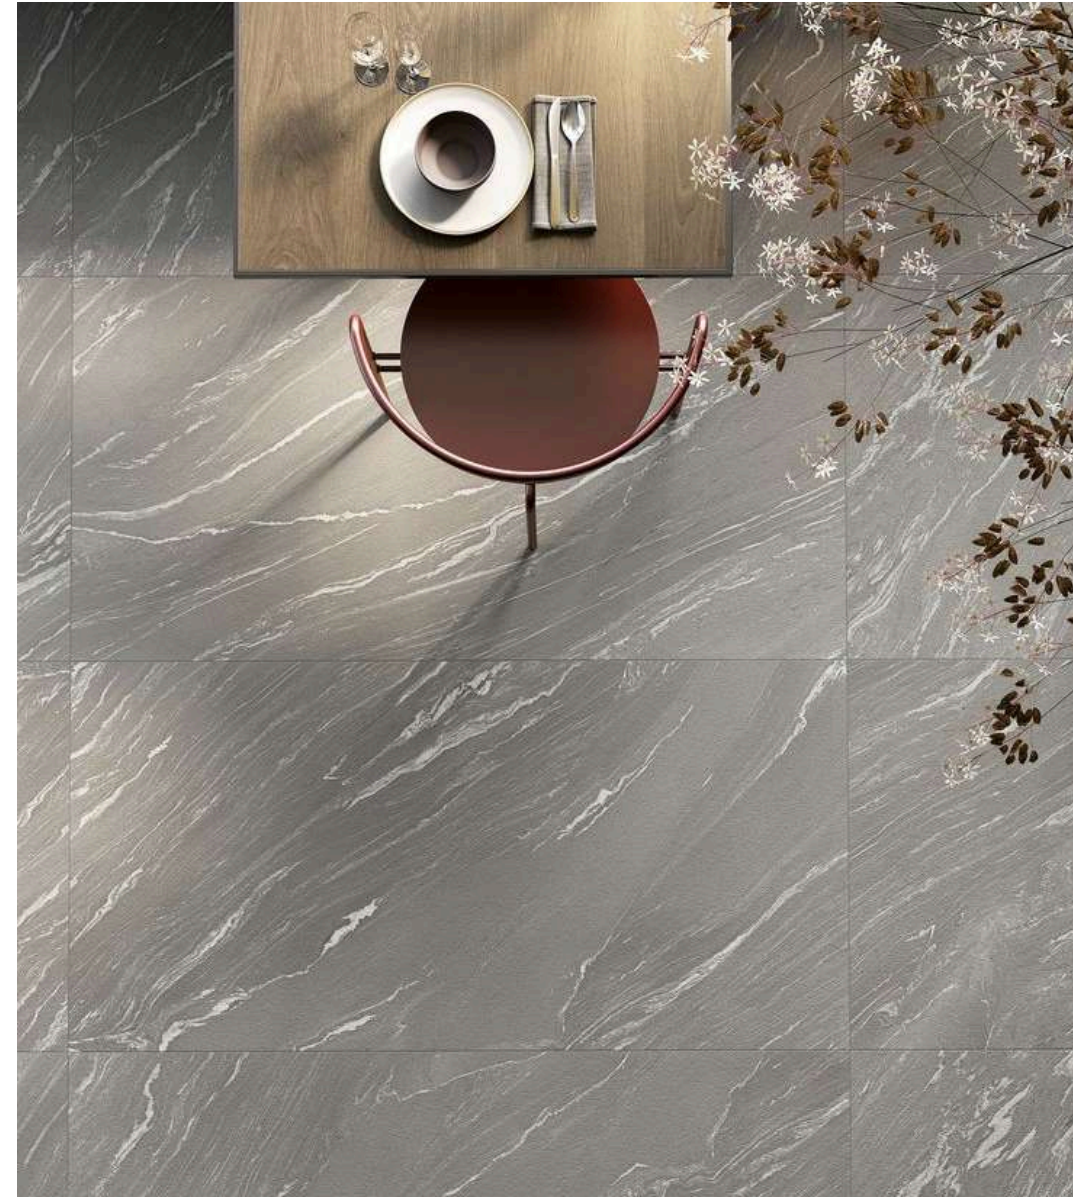

FURAAT
COLLECTION

AL FURAAT MARBLE AND GRANITE TRD LLC

Shop No. 7 8 and 9, Sharjah Industrial Area 4, Sharjah UAE.

✉ info@al-furaat.com

☎ 0506762823, 065434472

CATALOGUE

60 X 180 CM