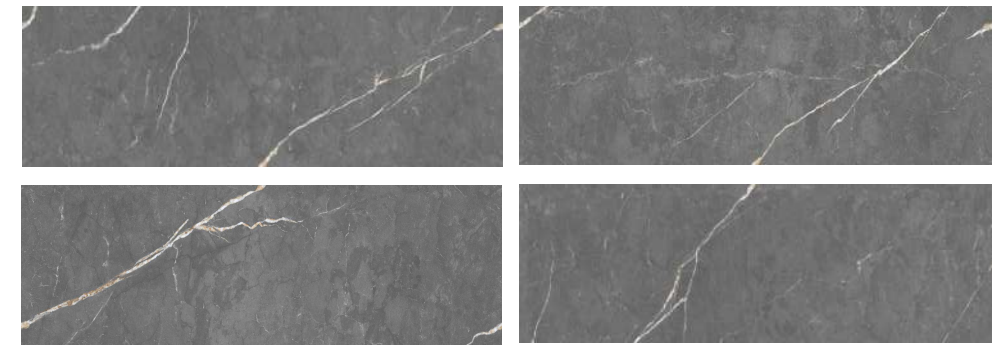

ASPRIN GRIS

60x180cm

Surface - Rustic finish

Thickness - 9mm

Random - 4

CLASSIC WHITE

60x180cm

Surface - Rustic finish