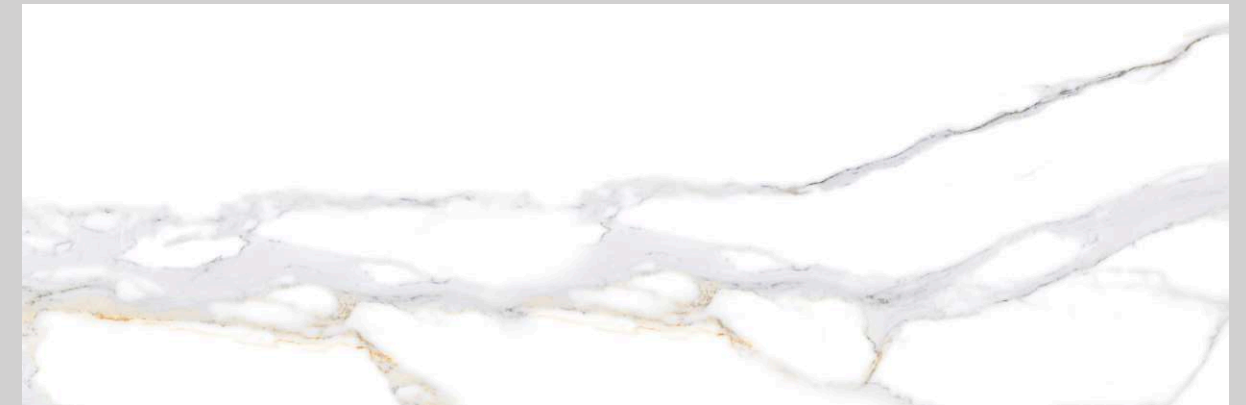

ANTI SKY

60x180cm

Surface - Glossy finish

Thickness - 9mm

Random - 4

IMPERIAL SATVARIO

60x180cm

Surface - Glossy finish