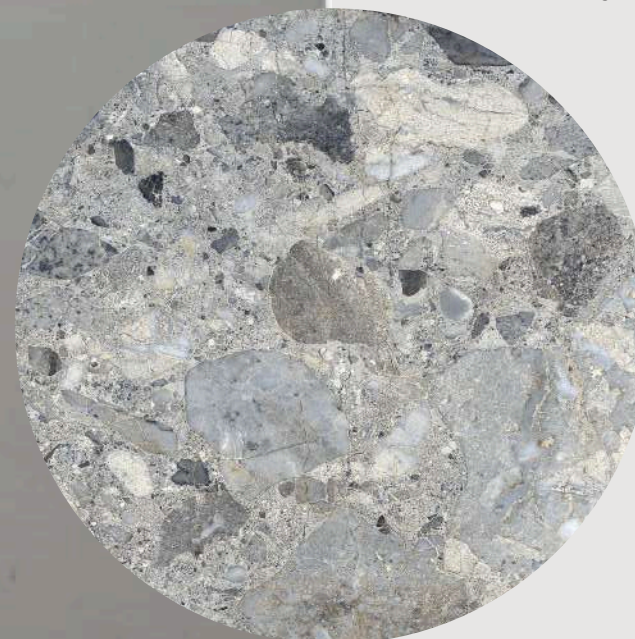

ASPRIN GRIS

60x180cm

Surface - Rustic finish

Thickness - 9mm

Random - 4

CLASSIC WHITE

60x180cm

Surface - Rustic finish