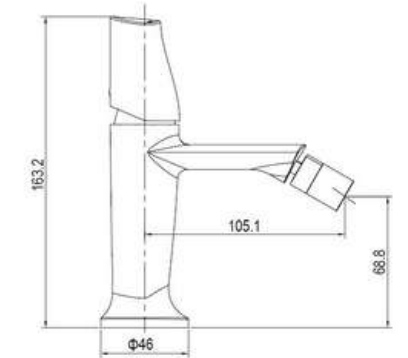

PRODUCT DESCRIPTION

MATERIAL: Brass, chrome plating
FEATURE: Single handle bath mixer,
Brass body, ceramic cartridge insert $\Phi 35$

SD93781

PRODUCT DESCRIPTION

MATERIAL: Brass
FEATURE: Single handle bath mixer,
Brass body, ceramic cartridge insert $\Phi 35$

■ Black

SD93781

PRODUCT DESCRIPTION

MATERIAL: Brass, chrome plating
FEATURE: Single handle basin mixer,
Brass body, ceramic cartridge insert $\Phi 25$

SD93783

PRODUCT DESCRIPTION

MATERIAL: Brass
FEATURE: Single handle basin mixer,
Brass body, ceramic cartridge insert $\Phi 25$

■ Black

SD93783

PRODUCT DESCRIPTION

MATERIAL: Brass, chrome plating
FEATURE: Single handle bidet mixer,
Brass body, ceramic cartridge insert $\Phi 25$

SD93784

PRODUCT DESCRIPTION

MATERIAL: Brass
FEATURE: Single handle bidet mixer,
Brass body, ceramic cartridge insert $\Phi 25$

■ Black

SD93784

PRODUCT DESCRIPTION

MATERIAL: Brass, chrome plating
FEATURE: Single handle shower mixer,
Brass body, ceramic cartridge insert $\Phi 35$

SD93787

PRODUCT DESCRIPTION

MATERIAL: Brass
FEATURE: Single handle shower mixer,
Brass body, ceramic cartridge insert $\Phi 35$

■ Black

SD93787