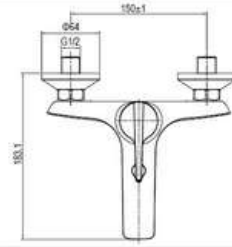

SD93434

**PRODUCT DESCRIPTION**

**MATERIAL:** Brass  
**FEATURE:** Single handle shower mixer, brass body, ceramic cartridge insert  $\Phi 35$

■ Titanium gold

SD93447

**PRODUCT DESCRIPTION**

**MATERIAL:** Brass, chrome plating  
**FEATURE:** Single handle bath mixer, brass body, ceramic cartridge insert  $\Phi 35$