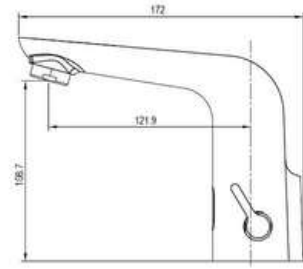

PRODUCT DESCRIPTION

MATERIAL: Brass, chrome plating
FEATURE: Hot/Cold water sensor mixer