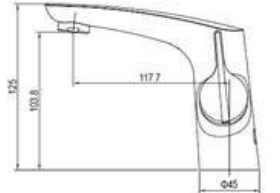

PRODUCT DESCRIPTION

MATERIAL: Brass, chrome plating
FEATURE: Single handle basin mixer, brass body, ceramic cartridge insert $\Phi 25$