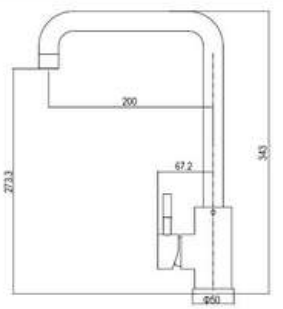

PRODUCT DESCRIPTION

MATERIAL: Stainless steel, SS brushed
FEATURE: Single handle basin mixer, stainless steel body, ceramic cartridge insert Φ 35