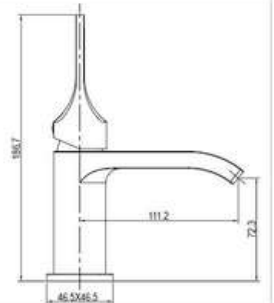

SD93823-2

PRODUCT DESCRIPTION

MATERIAL: Brass
FEATURE: Single handle basin mixer,
brass body, ceramic cartridge insert $\Phi 25$

■ ■ Brushed zirconium gold + Brushed gun metal