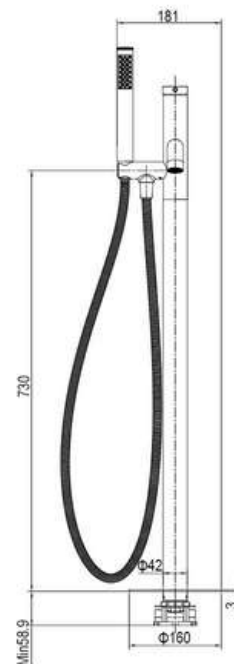

SD92611P

MARKETING@AL-FURAAAT.COM

17 STREET #24 - INDUSTRIAL AREA 4 - INDUSTRIAL AREA - SHARJAH