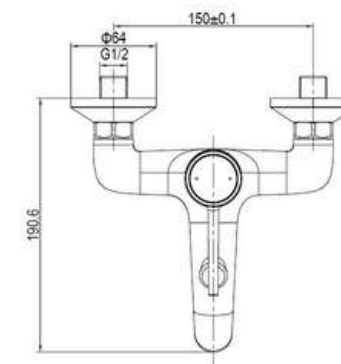

■ Black

SD93773

**PRODUCT DESCRIPTION**

**MATERIAL:** Brass, chrome plating  
**FEATURE:** Single handle bath mixer, brass body, ceramic cartridge insert  $\Phi 35$

SD93771

**PRODUCT DESCRIPTION**

**MATERIAL:** Brass  
**FEATURE:** Single handle bath mixer, brass body, ceramic cartridge insert  $\Phi 35$