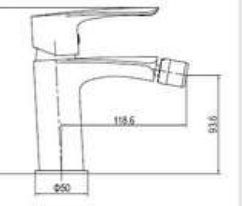

PRODUCT DESCRIPTION

MATERIAL: Brass
FEATURE: Single handle bidet mixer, brass body, ceramic cartridge insert $\Phi 35$

■ Titanium gold