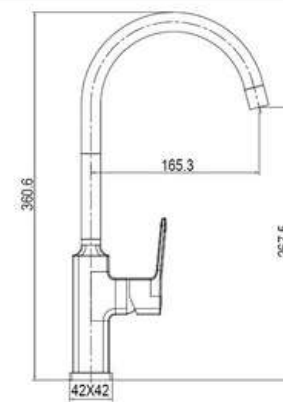

White

SD93793

**PRODUCT DESCRIPTION**

**MATERIAL:** Brass, chrome plating  
**FEATURE:** Single handle kitchen mixer,  
Brass body, ceramic cartridge insert  $\Phi 25$

SD93795

**PRODUCT DESCRIPTION**

**MATERIAL:** Brass  
**FEATURE:** Single handle kitchen mixer,  
Brass body, ceramic cartridge insert  $\Phi 25$