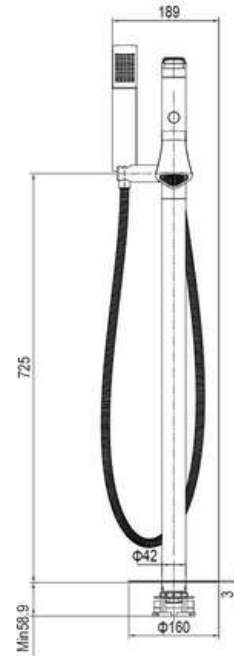

SD9D037

**PRODUCT DESCRIPTION**

**MATERIAL:** Brass, chrome plating  
**FEATURE:** Single handle free standing bath mixer, brass body, ceramic cartridge insert Φ35

SD90891P

**PRODUCT DESCRIPTION**

**MATERIAL:** Brass, chrome plating  
**FEATURE:** Single handle free standing bath mixer, brass body, ceramic cartridge insert  $\Phi 35$