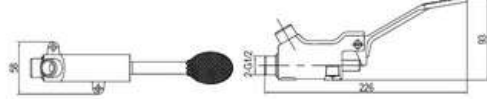

SD9D035

**PRODUCT DESCRIPTION**

**MATERIAL:** Brass, chrome plating  
**FEATURE:** Pedal valve, brass body, cold water

SD9D036

**PRODUCT DESCRIPTION**

**MATERIAL:** Brass, chrome plating  
**FEATURE:** Pedal valve, brass body, cold water