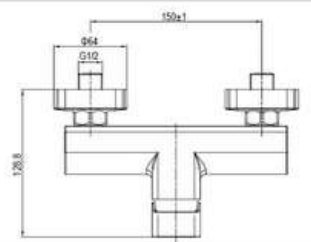

**MATERIAL:** Brass, chrome plating  
**FEATURE:** Single handle high basin mixer, brass body, ceramic cartridge insert  $\Phi 25$

SD93173A

**PRODUCT DESCRIPTION**

**MATERIAL:** Brass, chrome plating  
**FEATURE:** Single handle shower mixer, brass body, ceramic cartridge insert  $\Phi 35$