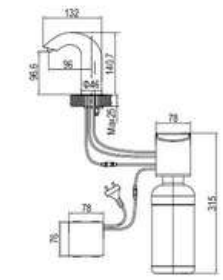

PRODUCT DESCRIPTION

MATERIAL: Brass, chrome plating
FEATURE: Sensor soap dispenser