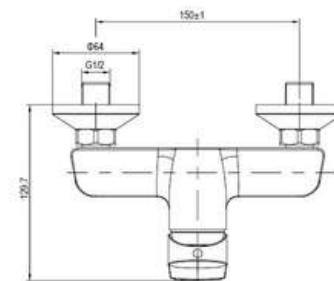

■ Black

SD93845

**PRODUCT DESCRIPTION**

**MATERIAL:** Brass, chrome plating  
**FEATURE:** Single handle shower mixer, brass body, ceramic cartridge insert  $\Phi 35$

SD93847

**PRODUCT DESCRIPTION**

**MATERIAL:** Brass  
**FEATURE:** Single handle shower mixer, brass body, ceramic cartridge insert  $\Phi 35$