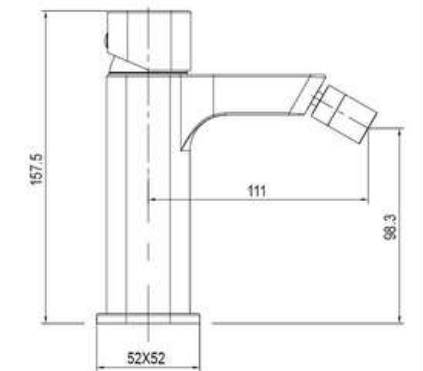

■ Brushed Nickel

SD93811

**PRODUCT DESCRIPTION**

**MATERIAL:** Brass  
**FEATURE:** Single handle bidet mixer, brass body, ceramic cartridge insert  $\Phi 35$

■ Brushed Nickel

SD93814

**PRODUCT DESCRIPTION**