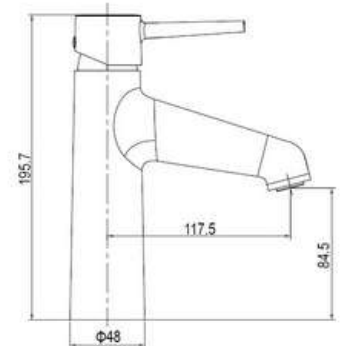

**PRODUCT DESCRIPTION**

**MATERIAL:** Brass, chrome plating  
**FEATURE:** Single handle basin mixer, brass body, ceramic cartridge insert  $\Phi 35$

SD93773

**PRODUCT DESCRIPTION**

**MATERIAL:** Brass  
**FEATURE:** Single handle basin mixer, brass body, ceramic cartridge insert  $\Phi 35$