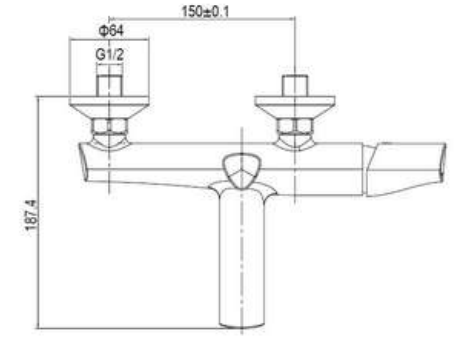

PRODUCT DESCRIPTION

MATERIAL: Brass, chrome plating
FEATURE: Single handle bath mixer,
Brass body, ceramic cartridge insert $\Phi 35$

SD93781

PRODUCT DESCRIPTION

MATERIAL: Brass
FEATURE: Single handle bath mixer,
Brass body, ceramic cartridge insert $\Phi 35$

■ Black

SD93781

PRODUCT DESCRIPTION

MATERIAL: Brass, chrome plating
FEATURE: Single handle basin mixer,
Brass body, ceramic cartridge insert $\Phi 25$

SD93783

PRODUCT DESCRIPTION

MATERIAL: Brass
FEATURE: Single handle basin mixer,
Brass body, ceramic cartridge insert $\Phi 25$

■ Black

SD93783

PRODUCT DESCRIPTION

MATERIAL: Brass, chrome plating
FEATURE: Single handle bidet mixer,
Brass body, ceramic cartridge insert $\Phi 25$

SD93784

PRODUCT DESCRIPTION

MATERIAL: Brass
FEATURE: Single handle bidet mixer,
Brass body, ceramic cartridge insert $\Phi 25$

■ Black

SD93784

PRODUCT DESCRIPTION

MATERIAL: Brass, chrome plating
FEATURE: Single handle shower mixer,
Brass body, ceramic cartridge insert $\Phi 35$

SD93787

PRODUCT DESCRIPTION

MATERIAL: Brass
FEATURE: Single handle shower mixer,
Brass body, ceramic cartridge insert $\Phi 35$

■ Black

SD93787