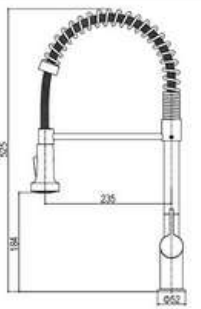

PRODUCT DESCRIPTION

MATERIAL: Stainless steel, chrome plating
FEATURE: Single handle kitchen mixer, stainless steel body, ceramic cartridge insert Φ 35

PRODUCT DESCRIPTION

MATERIAL: Stainless steel, chrome plating
FEATURE: Single handle kitchen mixer, stainless steel body, ceramic cartridge insert Φ 35

PRODUCT DESCRIPTION

MATERIAL: Stainless steel, chrome plating
FEATURE: Single handle kitchen mixer, stainless steel body, ceramic cartridge insert Φ 35

PRODUCT DESCRIPTION

MATERIAL: Stainless steel, SS brushed
FEATURE: Single handle kitchen mixer, stainless steel body, ceramic cartridge insert Φ 35

PRODUCT DESCRIPTION

MATERIAL: Stainless steel, chrome plating
FEATURE: Single handle kitchen mixer, stainless steel body, ceramic cartridge insert Φ 35

PRODUCT DESCRIPTION

MATERIAL: Stainless steel, SS brushed
FEATURE: Single handle basin mixer, stainless steel body, ceramic cartridge insert Φ 35

PRODUCT DESCRIPTION

MATERIAL: Stainless steel, chrome plating
FEATURE: Single handle kitchen mixer, stainless steel body, ceramic cartridge insert Φ 35

PRODUCT DESCRIPTION

MATERIAL: Stainless steel, SS brushed
FEATURE: Single handle basin mixer, stainless steel body, ceramic cartridge insert Φ 35

PRODUCT DESCRIPTION

MATERIAL: Stainless steel, chrome plating
FEATURE: Single handle kitchen mixer, stainless steel body, ceramic cartridge insert Φ 35

FURAAT
COLLECTION