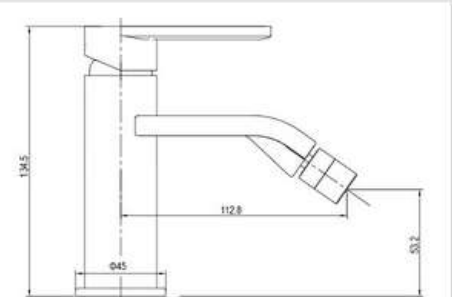

PRODUCT DESCRIPTION

MATERIAL: Brass, chrome plating
FEATURE: Single handle bidet mixer,
brass body, ceramic cartridge insert $\Phi 25$