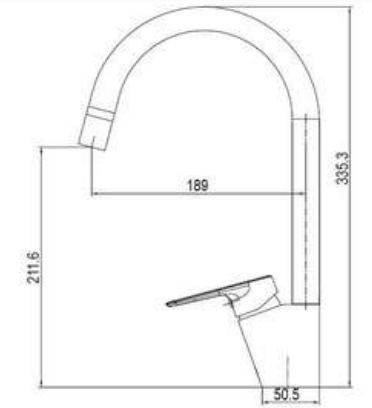

SD93233

**PRODUCT DESCRIPTION**

**MATERIAL:** Brass, chrome plating  
**FEATURE:** Single handle kitchen mixer, brass body, ceramic cartridge insert  $\Phi 35$

SD93225

**PRODUCT DESCRIPTION**

**MATERIAL:** Brass, chrome plating  
**FEATURE:** Single handle kitchen mixer, brass body, ceramic cartridge insert  $\Phi 35$