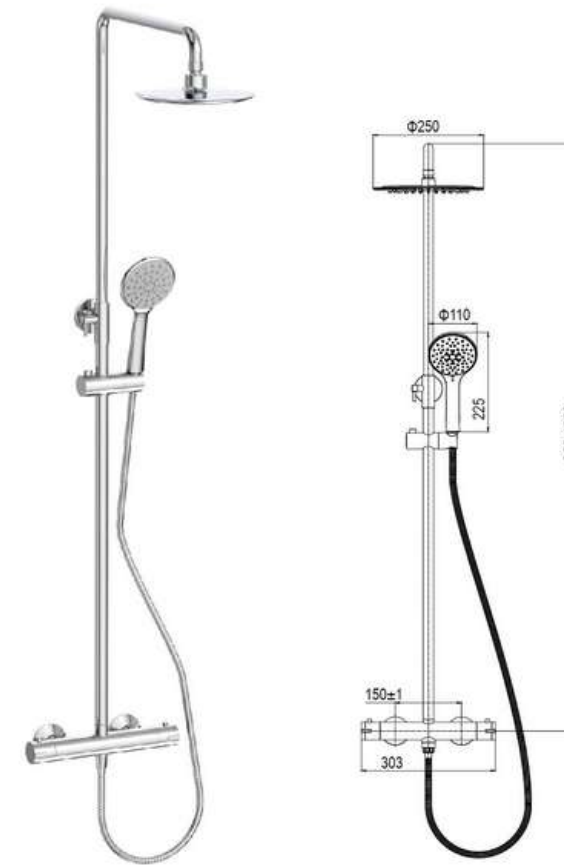

PRODUCT DESCRIPTION

MATERIAL: Stainless steel thermostatic faucet + stainless steel shower tube

FEATURE:

- ABS Top shower(material can change to stainless steel or brass)
- ABS Hand shower(material can change to stainless steel or brass)
- 150cm stainless steel shower hose(material can change to PVC shower hose)
- Function: Thermostatic use
- Finish: Chrome plating

PRODUCT DESCRIPTION

MATERIAL: Stainless steel thermostatic faucet + stainless steel shower tube

FEATURE:

- ABS Top shower(material can change to stainless steel or brass)
- ABS Hand shower(material can change to stainless steel or brass)
- 150cm stainless steel shower hose(material can change to PVC shower hose)
- Function: Thermostatic use
- Finish: Chrome plating

SD4422-2S

PRODUCT DESCRIPTION

MATERIAL: Stainless steel thermostatic faucet + stainless steel shower tube

FEATURE:

- ABS Top shower(material can change to stainless steel or brass)
- ABS Hand shower(material can change to stainless steel or brass)
- 150cm stainless steel shower hose(material can change to PVC shower hose)
- Finish: Chrome plating

PRODUCT DESCRIPTION

MATERIAL: Stainless steel thermostatic faucet + stainless steel shower tube

FEATURE:

- ABS Top shower(material can change to stainless steel or brass)
- ABS Hand shower(material can change to stainless steel or brass)
- 150cm stainless steel shower hose(material can change to PVC shower hose)
- Function: Thermostatic use
- Finish: Chrome plating