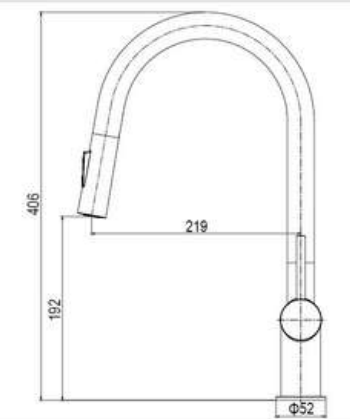

**MATERIAL:** Zinc+Brass, chrome plating  
**FEATURE:** Single handle kitchen mixer,  
Zinc+Brass body, ceramic cartridge insert  $\Phi 35$

SD65015A-3

**PRODUCT DESCRIPTION**

**MATERIAL:** Zinc+Brass, chrome plating  
**FEATURE:** Single handle kitchen mixer,  
Zinc+Brass body, ceramic cartridge insert  $\Phi 35$