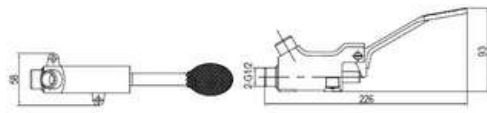

PRODUCT DESCRIPTION

MATERIAL: Brass, chrome plating
FEATURE: Pedal valve, brass body, cold water

PRODUCT DESCRIPTION

MATERIAL: Brass, chrome plating
FEATURE: Pedal valve, brass body, cold water

PRODUCT DESCRIPTION

MATERIAL: Brass, chrome plating
FEATURE: Pedal valve, brass body, cold water

PRODUCT DESCRIPTION

MATERIAL: Brass, chrome plating
FEATURE: Pedal valve, brass body, cold water

PRODUCT DESCRIPTION

MATERIAL: Brass, chrome plating
FEATURE: Single handle free standing bath mixer, brass body, ceramic cartridge insert Φ35