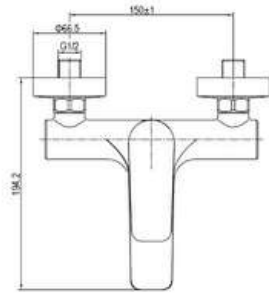

PRODUCT DESCRIPTION

MATERIAL: Brass, chrome plating
FEATURE: Single handle bath mixer, brass body, ceramic cartridge insert $\Phi 35$