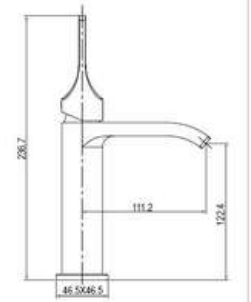

SD93824

PRODUCT DESCRIPTION

MATERIAL: Brass
FEATURE: Single handle bidet mixer,
brass body, ceramic cartridge insert $\Phi 25$

■ ■ Brushed zirconium gold + Brushed gun metal