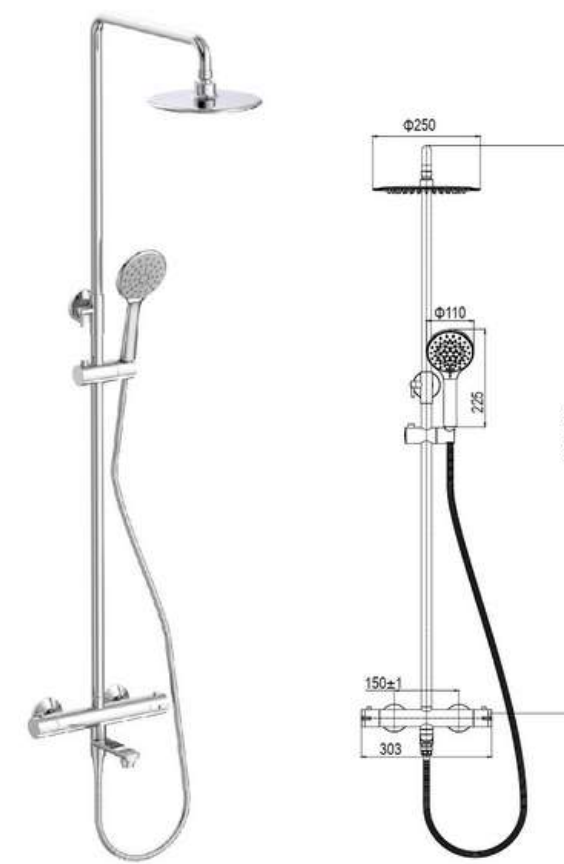

SD4373-2S

**PRODUCT DESCRIPTION**

**MATERIAL:** Stainless steel thermostatic faucet + stainless steel shower tube

**FEATURE:**

- ◆ ABS Top shower(material can change to stainless steel or brass)
- ◆ ABS Hand shower(material can change to stainless steel or brass)
- ◆ 150cm stainless steel shower hose(material can change to PVC shower hose)
- ◆ Function: Thermostatic use
- ◆ Finish: Chrome plating

SD4422-2S

**PRODUCT DESCRIPTION**

**MATERIAL:** Stainless steel thermostatic faucet + stainless steel shower tube

**FEATURE:**

- ◆ ABS Top shower(material can change to stainless steel or brass)
- ◆ ABS Hand shower(material can change to stainless steel or brass)
- ◆ 150cm stainless steel shower hose(material can change to PVC shower hose)
- ◆ Finish: Chrome plating

SD4394-2S

**PRODUCT DESCRIPTION**

**MATERIAL:** Stainless steel thermostatic faucet + stainless steel shower tube

**FEATURE:**

- ◆ ABS Top shower(material can change to stainless steel or brass)
- ◆ ABS Hand shower(material can change to stainless steel or brass)
- ◆ 150cm stainless steel shower hose(material can change to PVC shower hose)
- ◆ Function: Thermostatic use
- ◆ Finish: Chrome plating