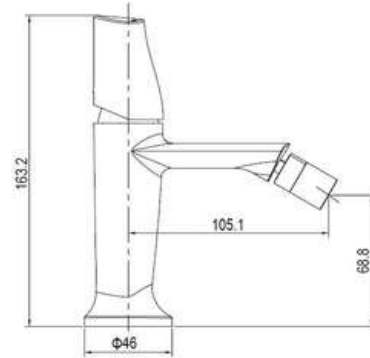

■ Black

SD93783

**PRODUCT DESCRIPTION**

**MATERIAL:** Brass, chrome plating  
**FEATURE:** Single handle bidet mixer,  
Brass body, ceramic cartridge insert  $\Phi 25$

SD93784

**PRODUCT DESCRIPTION**

**MATERIAL:** Brass  
**FEATURE:** Single handle bidet mixer,  
Brass body, ceramic cartridge insert  $\Phi 25$