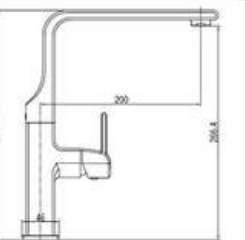

PRODUCT DESCRIPTION

MATERIAL: Brass, chrome plating
FEATURE: Single handle kitchen mixer, brass body, ceramic cartridge insert $\Phi 25$