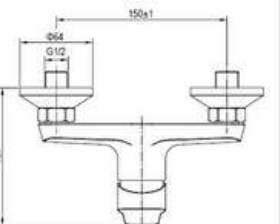

SD93351

**PRODUCT DESCRIPTION**

**MATERIAL:** Brass, chrome plating  
**FEATURE:** Single handle shower mixer, brass body, ceramic cartridge insert  $\Phi 35$

SD93337

**PRODUCT DESCRIPTION**

**MATERIAL:** Brass, chrome plating  
**FEATURE:** Single handle shower mixer, brass body, ceramic cartridge insert  $\Phi 35$