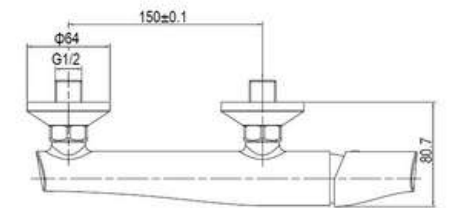

PRODUCT DESCRIPTION

MATERIAL: Brass, chrome plating
FEATURE: Single handle bath mixer,
Brass body, ceramic cartridge insert $\Phi 35$

SD93781

PRODUCT DESCRIPTION

MATERIAL: Brass
FEATURE: Single handle bath mixer,
Brass body, ceramic cartridge insert $\Phi 35$

■ Black

SD93781

PRODUCT DESCRIPTION

MATERIAL: Brass, chrome plating
FEATURE: Single handle basin mixer,
Brass body, ceramic cartridge insert $\Phi 25$

SD93783

PRODUCT DESCRIPTION

MATERIAL: Brass
FEATURE: Single handle basin mixer,
Brass body, ceramic cartridge insert $\Phi 25$

■ Black

SD93783

PRODUCT DESCRIPTION

MATERIAL: Brass, chrome plating
FEATURE: Single handle bidet mixer,
Brass body, ceramic cartridge insert $\Phi 25$

SD93784

PRODUCT DESCRIPTION

MATERIAL: Brass
FEATURE: Single handle bidet mixer,
Brass body, ceramic cartridge insert $\Phi 25$

■ Black

SD93784

PRODUCT DESCRIPTION

MATERIAL: Brass, chrome plating
FEATURE: Single handle shower mixer,
Brass body, ceramic cartridge insert $\Phi 35$

SD93787

PRODUCT DESCRIPTION

MATERIAL: Brass
FEATURE: Single handle shower mixer,
Brass body, ceramic cartridge insert $\Phi 35$

■ Black

SD93787