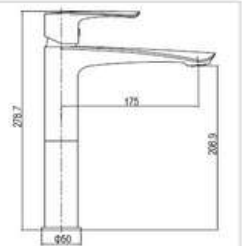

■ Titanium gold

SD93443

**PRODUCT DESCRIPTION**

**MATERIAL:** Brass  
**FEATURE:** Single handle high basin mixer, brass body, ceramic cartridge insert  $\Phi 35$

■ Titanium gold

SD93443A

**PRODUCT DESCRIPTION**