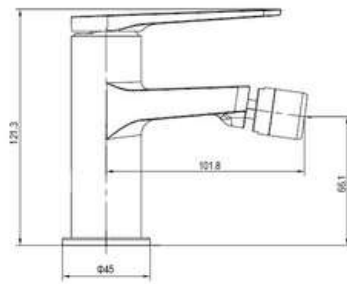

PRODUCT DESCRIPTION

MATERIAL: Brass, chrome plating
FEATURE: Single handle bidet mixer, brass body, ceramic cartridge insert $\Phi 25$