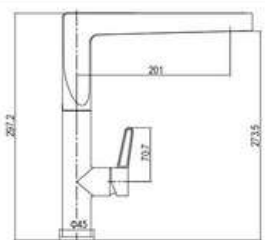

PRODUCT DESCRIPTION

MATERIAL: Zinc+Brass, chrome plating
FEATURE: Single handle kitchen mixer, Zinc alloy body, brass insert ceramic cartridge insert $\Phi 25$