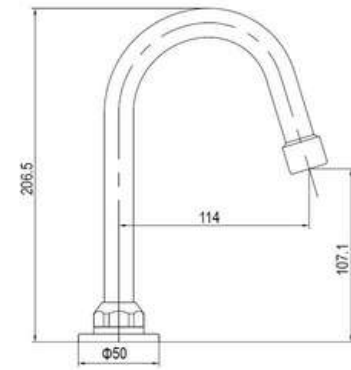

**SD9C109**

**PRODUCT DESCRIPTION**

**MATERIAL:** Brass, chrome plating  
**FEATURE:** Pedal valve, brass body, cold water

SD9D034

**PRODUCT DESCRIPTION**

**MATERIAL:** Brass, chrome plating  
**FEATURE:** Pedal valve, brass body, cold water