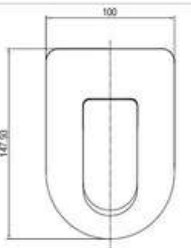

PRODUCT DESCRIPTION

MATERIAL: Brass, chrome plating
FEATURE: Single handle concealed shower mixer, brass body, ceramic cartridge insert $\Phi 35$