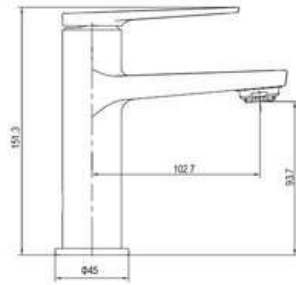

■ Black

SD93847

**PRODUCT DESCRIPTION**

**MATERIAL:** Brass, chrome plating  
**FEATURE:** Single handle bath mixer, brass body, ceramic cartridge insert  $\Phi 35$

SD93581

**PRODUCT DESCRIPTION**

**MATERIAL:** Brass, chrome plating  
**FEATURE:** Single handle basin mixer, brass body, ceramic cartridge insert  $\Phi 25$