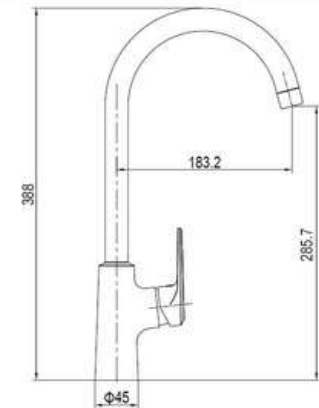

PRODUCT DESCRIPTION

MATERIAL: Brass, chrome plating
FEATURE: Single handle kitchen mixer, brass body, ceramic cartridge insert $\Phi 35$