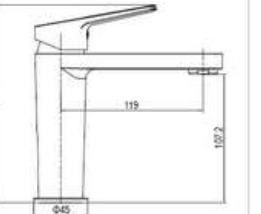

SD93421

**PRODUCT DESCRIPTION**

**MATERIAL:** Brass, chrome plating  
**FEATURE:** Single handle basin mixer,  
brass body, ceramic cartridge insert  $\Phi 35$

SD93413

**PRODUCT DESCRIPTION**

**MATERIAL:** Brass, chrome plating  
**FEATURE:** Single handle basin mixer,  
brass body, ceramic cartridge insert  $\Phi 35$