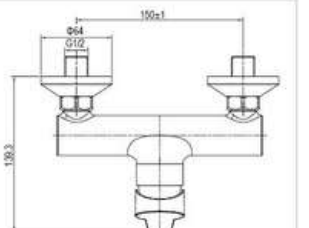

PRODUCT DESCRIPTION

MATERIAL: Brass, chrome plating
FEATURE: Single handle shower mixer,
brass body, ceramic cartridge insert $\Phi 35$