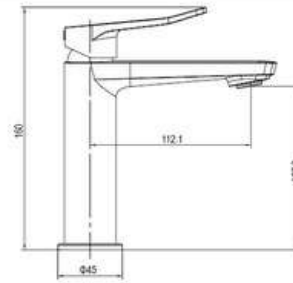

PRODUCT DESCRIPTION

MATERIAL: Brass
FEATURE: Single handle bath mixer, brass body, ceramic cartridge insert $\Phi 35$

■ Gun metal

PRODUCT DESCRIPTION

MATERIAL: Brass
FEATURE: Single handle basin mixer, brass body, ceramic cartridge insert $\Phi 25$

■ Gun metal

PRODUCT DESCRIPTION

MATERIAL: Brass
FEATURE: Single handle bidet mixer, brass body, ceramic cartridge insert $\Phi 25$

■ Gun metal

PRODUCT DESCRIPTION

MATERIAL: Brass
FEATURE: Single handle kitchen mixer, brass body, ceramic cartridge insert $\Phi 25$

■ Gun metal

PRODUCT DESCRIPTION

MATERIAL: Brass
FEATURE: Single handle shower mixer, brass body, ceramic cartridge insert $\Phi 35$

■ Gun metal

MODERN & CHARMING

THE SLENDER BODY AND TAPERED HANDLE MAKE TALLIS A MODERN AND CHARMING COLLECTION. PERFECT FOR DYNAMIC AND YOUTHFUL BATHROOMS. THIS ALSO MAKES THE SERIES CREATIVE AND MULTIFUNCTIONAL.

PRODUCT DESCRIPTION

MATERIAL: Brass, chrome plating
FEATURE: Single handle basin mixer, brass body, ceramic cartridge insert $\Phi 35$