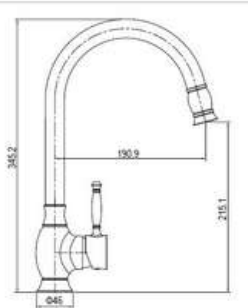

PRODUCT DESCRIPTION

MATERIAL: Brass, chrome plating
FEATURE: Single handle kitchen mixer, brass body, ceramic cartridge insert G3/8

PRODUCT DESCRIPTION

MATERIAL: Brass, chrome plating
FEATURE: Single handle kitchen mixer, brass body, ceramic cartridge insert $\Phi 25$

PRODUCT DESCRIPTION

MATERIAL: Brass
FEATURE: Single handle kitchen mixer, brass body, ceramic cartridge insert G3/8

■ Black

PRODUCT DESCRIPTION

MATERIAL: Brass, chrome plating
FEATURE: Single handle kitchen mixer, brass body, ceramic cartridge insert $\Phi 35$

PRODUCT DESCRIPTION

MATERIAL: Brass, chrome plating
FEATURE: Single handle kitchen mixer, brass body, ceramic cartridge insert $\Phi 35$

PRODUCT DESCRIPTION

MATERIAL: Brass
FEATURE: Single handle kitchen mixer, brass body, ceramic cartridge insert $\Phi 35$

■ Gun black

PRODUCT DESCRIPTION

MATERIAL: Zinc+Brass, chrome plating
FEATURE: Single handle kitchen mixer, Zinc+Brass body, ceramic cartridge insert $\Phi 35$

PRODUCT DESCRIPTION

MATERIAL: Brass
FEATURE: Single handle kitchen mixer, brass body, ceramic cartridge insert $\Phi 35$

■ Copper with Aged Patina color finishing

PRODUCT DESCRIPTION

MATERIAL: Zinc+Brass, chrome plating
FEATURE: Single handle kitchen mixer, Zinc+Brass body, ceramic cartridge insert $\Phi 35$

**FURAAT
COLLECTION**