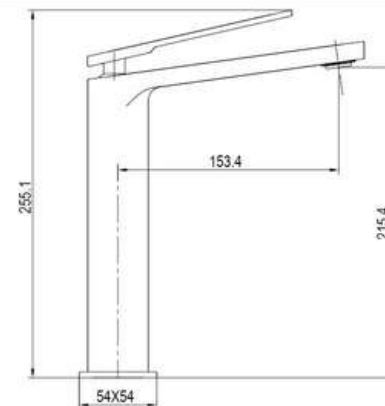

PRODUCT DESCRIPTION

MATERIAL: Brass
FEATURE: Single handle high basin mixer, brass body, ceramic cartridge insert $\Phi 25$

■ Brushed zirconium gold