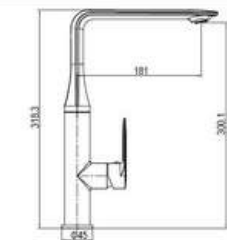

PRODUCT DESCRIPTION

MATERIAL: Brass, chrome plating
FEATURE: Single handle kitchen mixer, Zinc alloy body, brass insert ceramic cartridge insert $\Phi 25$