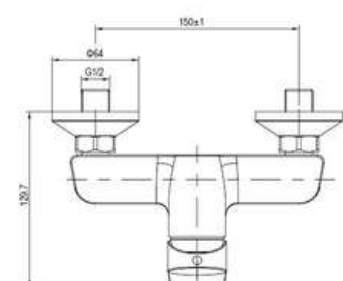

PRODUCT DESCRIPTION

MATERIAL: Brass, chrome plating
FEATURE: Single handle bath mixer, brass body, ceramic cartridge insert $\Phi 35$

SD93841

PRODUCT DESCRIPTION

MATERIAL: Brass
FEATURE: Single handle bath mixer, brass body, ceramic cartridge insert $\Phi 35$

■ Black

SD93841

PRODUCT DESCRIPTION

MATERIAL: Brass, chrome plating
FEATURE: Single handle basin mixer, brass body, ceramic cartridge insert $\Phi 25$

SD93843

PRODUCT DESCRIPTION

MATERIAL: Brass
FEATURE: Single handle basin mixer, brass body, ceramic cartridge insert $\Phi 25$

■ Black

SD93843

PRODUCT DESCRIPTION

MATERIAL: Brass, chrome plating
FEATURE: Single handle bidet mixer, brass body, ceramic cartridge insert $\Phi 25$

SD93844

PRODUCT DESCRIPTION

MATERIAL: Brass
FEATURE: Single handle bidet mixer, brass body, ceramic cartridge insert $\Phi 25$

■ Black

SD93844

PRODUCT DESCRIPTION

MATERIAL: Brass, chrome plating
FEATURE: Single handle kitchen mixer, brass body, ceramic cartridge insert $\Phi 35$

SD93845

PRODUCT DESCRIPTION

MATERIAL: Brass
FEATURE: Single handle kitchen mixer, brass body, ceramic cartridge insert $\Phi 35$

■ Black

SD93845

PRODUCT DESCRIPTION

MATERIAL: Brass, chrome plating
FEATURE: Single handle shower mixer, brass body, ceramic cartridge insert $\Phi 35$

SD93847

PRODUCT DESCRIPTION

MATERIAL: Brass
FEATURE: Single handle shower mixer, brass body, ceramic cartridge insert $\Phi 35$

■ Black

SD93847