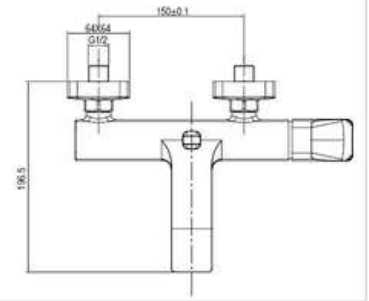

PRODUCT DESCRIPTION

MATERIAL: Brass
FEATURE: Single handle bath mixer,
brass body, ceramic cartridge insert $\Phi 35$

■ ■ Brushed zirconium gold + Brushed gun metal

SD93823

PRODUCT DESCRIPTION

MATERIAL: Brass
FEATURE: Single handle basin mixer,
brass body, ceramic cartridge insert $\Phi 25$

■ ■ Brushed zirconium gold + Brushed gun metal