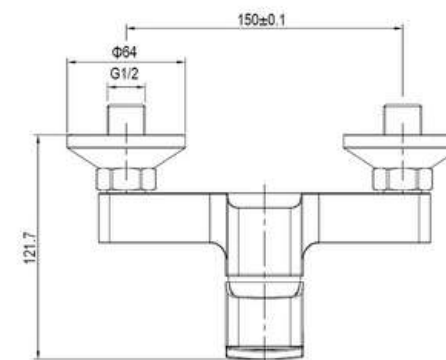

White

SD93795

**PRODUCT DESCRIPTION**

**MATERIAL:** Brass, chrome plating  
**FEATURE:** Single handle shower mixer,  
Brass body, ceramic cartridge insert  $\Phi 35$

SD93797

**PRODUCT DESCRIPTION**

**MATERIAL:** Brass  
**FEATURE:** Single handle shower mixer,  
Brass body, ceramic cartridge insert  $\Phi 35$