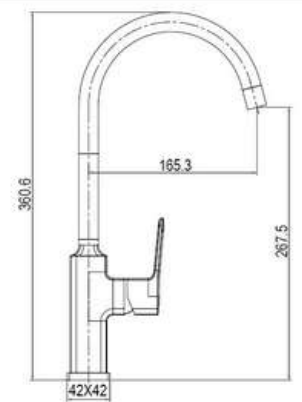

PRODUCT DESCRIPTION

MATERIAL: Brass, chrome plating
FEATURE: Single handle bath mixer,
Brass body, ceramic cartridge insert $\Phi 35$

PRODUCT DESCRIPTION

MATERIAL: Brass
FEATURE: Single handle bath mixer,
Brass body, ceramic cartridge insert $\Phi 35$

☐ White

PRODUCT DESCRIPTION

MATERIAL: Brass, chrome plating
FEATURE: Single handle basin mixer,
Brass body, ceramic cartridge insert $\Phi 25$

PRODUCT DESCRIPTION

MATERIAL: Brass
FEATURE: Single handle basin mixer,
Brass body, ceramic cartridge insert $\Phi 25$

☐ White

PRODUCT DESCRIPTION

MATERIAL: Brass, chrome plating
FEATURE: Single handle kitchen mixer,
Brass body, ceramic cartridge insert $\Phi 25$

PRODUCT DESCRIPTION

MATERIAL: Brass
FEATURE: Single handle kitchen mixer,
Brass body, ceramic cartridge insert $\Phi 25$

☐ White

PRODUCT DESCRIPTION

MATERIAL: Brass, chrome plating
FEATURE: Single handle shower mixer,
Brass body, ceramic cartridge insert $\Phi 35$

PRODUCT DESCRIPTION

MATERIAL: Brass
FEATURE: Single handle shower mixer,
Brass body, ceramic cartridge insert $\Phi 35$

☐ White