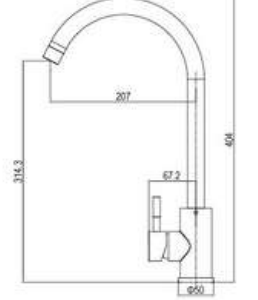

PRODUCT DESCRIPTION

MATERIAL: Stainless steel, chrome plating
FEATURE: Single handle kitchen mixer, stainless steel body, ceramic cartridge insert Φ 35

PRODUCT DESCRIPTION

MATERIAL: Stainless steel, chrome plating
FEATURE: Single handle kitchen mixer, stainless steel body, ceramic cartridge insert Φ 35

PRODUCT DESCRIPTION

MATERIAL: Stainless steel, chrome plating
FEATURE: Single handle kitchen mixer, stainless steel body, ceramic cartridge insert Φ 35

PRODUCT DESCRIPTION

MATERIAL: Stainless steel, SS brushed
FEATURE: Single handle kitchen mixer, stainless steel body, ceramic cartridge insert Φ 35

PRODUCT DESCRIPTION

MATERIAL: Stainless steel, chrome plating
FEATURE: Single handle kitchen mixer, stainless steel body, ceramic cartridge insert Φ 35

PRODUCT DESCRIPTION

MATERIAL: Stainless steel, SS brushed
FEATURE: Single handle basin mixer, stainless steel body, ceramic cartridge insert Φ 35

PRODUCT DESCRIPTION

MATERIAL: Stainless steel, chrome plating
FEATURE: Single handle kitchen mixer, stainless steel body, ceramic cartridge insert Φ 35

PRODUCT DESCRIPTION

MATERIAL: Stainless steel, SS brushed
FEATURE: Single handle basin mixer, stainless steel body, ceramic cartridge insert Φ 35

PRODUCT DESCRIPTION

MATERIAL: Stainless steel, chrome plating
FEATURE: Single handle kitchen mixer, stainless steel body, ceramic cartridge insert Φ 35

FURAAT
COLLECTION