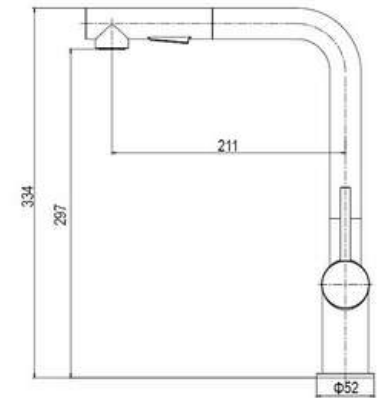

PRODUCT DESCRIPTION

MATERIAL: Zinc+Brass, chrome plating
FEATURE: Single handle kitchen mixer,
Zinc+Brass body, ceramic cartridge insert $\Phi 35$