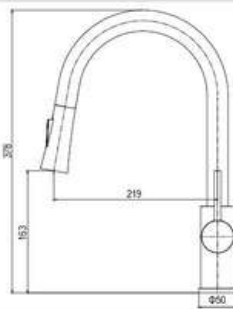

FURAAT
COLLECTION