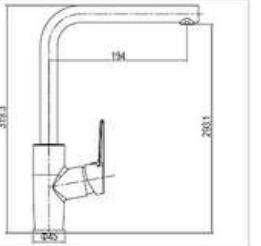

SD93424

**PRODUCT DESCRIPTION**

**MATERIAL:** Brass, chrome plating  
**FEATURE:** Single handle shower mixer,  
brass body, ceramic cartridge insert  $\Phi 35$

SD93417

**PRODUCT DESCRIPTION**

**MATERIAL:** Brass, chrome plating  
**FEATURE:** Single handle kitchen mixer,  
brass body, ceramic cartridge insert  $\Phi 35$