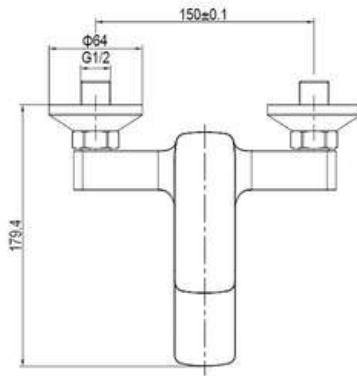

■ Black

SD93787

**PRODUCT DESCRIPTION**

**MATERIAL:** Brass, chrome plating  
**FEATURE:** Single handle bath mixer,  
Brass body, ceramic cartridge insert  $\Phi 35$

SD93791

**PRODUCT DESCRIPTION**

**MATERIAL:** Brass  
**FEATURE:** Single handle bath mixer,  
Brass body, ceramic cartridge insert  $\Phi 35$