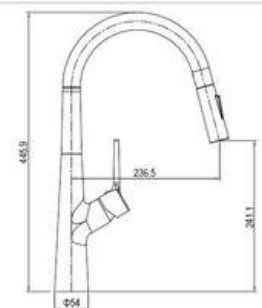

**MATERIAL:** Brass  
**FEATURE:** Single handle kitchen mixer, brass body, ceramic cartridge insert  $\Phi 35$

■ Copper with Aged Patina color finishing

**SD63485-2**

**PRODUCT DESCRIPTION**

**MATERIAL:** Zinc+Brass, chrome plating  
**FEATURE:** Single handle kitchen mixer, Zinc+Brass body, ceramic cartridge insert  $\Phi 35$