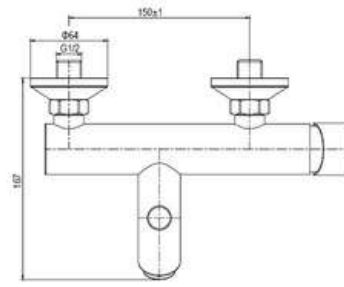

PRODUCT DESCRIPTION

MATERIAL: Stainless steel, chrome plating
FEATURE: Single handle bath mixer,
Stainless steel body, ceramic cartridge insert $\Phi 35$

PRODUCT DESCRIPTION

MATERIAL: Stainless steel, chrome plating
FEATURE: Single handle high basin mixer,
Stainless steel body, ceramic cartridge insert $\Phi 25$

PRODUCT DESCRIPTION

MATERIAL: Stainless steel, chrome plating
FEATURE: Single handle high basin mixer,
Stainless steel body, ceramic cartridge insert $\Phi 35$

PRODUCT DESCRIPTION

MATERIAL: Stainless steel, chrome plating
FEATURE: Single handle basin mixer,
Stainless steel body, ceramic cartridge insert $\Phi 25$

PRODUCT DESCRIPTION

MATERIAL: Stainless steel, chrome plating
FEATURE: Single handle basin mixer,
Stainless steel body, ceramic cartridge insert $\Phi 35$

PRODUCT DESCRIPTION

MATERIAL: Stainless steel, chrome plating
FEATURE: Single handle bidet mixer,
Stainless steel body, ceramic cartridge insert $\Phi 25$

PRODUCT DESCRIPTION

MATERIAL: Stainless steel, chrome plating
FEATURE: Single handle kitchen mixer,
Stainless steel body, ceramic cartridge insert $\Phi 35$

PRODUCT DESCRIPTION

MATERIAL: Stainless steel, chrome plating
FEATURE: Single handle high basin mixer,
Stainless steel body, ceramic cartridge insert $\Phi 35$

PRODUCT DESCRIPTION

MATERIAL: Stainless steel, chrome plating
FEATURE: Single handle shower mixer,
Stainless steel body, ceramic cartridge insert $\Phi 35$

SD93877S

FURAAT
COLLECTION