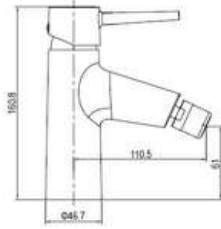

PRODUCT DESCRIPTION

MATERIAL: Brass
FEATURE: Single handle bidet mixer, brass body, ceramic cartridge insert $\Phi 35$

■ Black