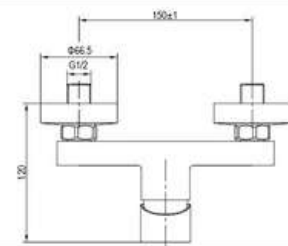

PRODUCT DESCRIPTION

MATERIAL: Brass, chrome plating
FEATURE: Single handle shower mixer,
brass body, ceramic cartridge insert $\Phi 35$