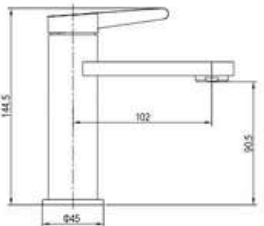

PRODUCT DESCRIPTION

MATERIAL: Brass, chrome plating
FEATURE: Single handle basin mixer, brass body, ceramic cartridge insert $\Phi 25$