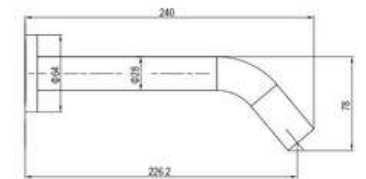

**D9B006**

**PRODUCT DESCRIPTION**

**MATERIAL:** Brass, chrome plating  
**FEATURE:** Sensor soap dispenser

**SD9F001**

**PRODUCT DESCRIPTION**

**MATERIAL:** Brass, chrome plating  
**FEATURE:** Cold water sensor mixer