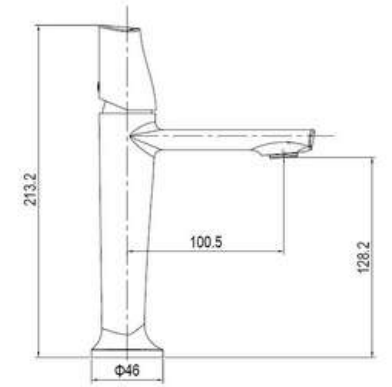

PRODUCT DESCRIPTION

MATERIAL: Brass, chrome plating
FEATURE: Single handle bath mixer,
Brass body, ceramic cartridge insert $\Phi 35$

SD93781

PRODUCT DESCRIPTION

MATERIAL: Brass
FEATURE: Single handle bath mixer,
Brass body, ceramic cartridge insert $\Phi 35$

■ Black

SD93781

PRODUCT DESCRIPTION

MATERIAL: Brass, chrome plating
FEATURE: Single handle basin mixer,
Brass body, ceramic cartridge insert $\Phi 25$

SD93783

PRODUCT DESCRIPTION

MATERIAL: Brass
FEATURE: Single handle basin mixer,
Brass body, ceramic cartridge insert $\Phi 25$

■ Black

SD93783

PRODUCT DESCRIPTION

MATERIAL: Brass, chrome plating
FEATURE: Single handle bidet mixer,
Brass body, ceramic cartridge insert $\Phi 25$

SD93784

PRODUCT DESCRIPTION

MATERIAL: Brass
FEATURE: Single handle bidet mixer,
Brass body, ceramic cartridge insert $\Phi 25$

■ Black

SD93784

PRODUCT DESCRIPTION

MATERIAL: Brass, chrome plating
FEATURE: Single handle shower mixer,
Brass body, ceramic cartridge insert $\Phi 35$

SD93787

PRODUCT DESCRIPTION

MATERIAL: Brass
FEATURE: Single handle shower mixer,
Brass body, ceramic cartridge insert $\Phi 35$

■ Black

SD93787