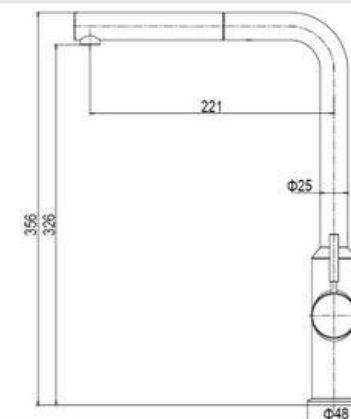

PRODUCT DESCRIPTION

MATERIAL: Zinc+Brass, chrome plating
FEATURE: Single handle kitchen mixer,
Zinc+Brass body, ceramic cartridge insert $\Phi 35$