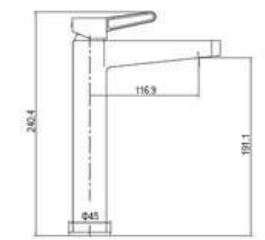

SD93123

**PRODUCT DESCRIPTION**

**MATERIAL:** Brass, chrome plating  
**FEATURE:** Single handle basin mixer, brass body, ceramic cartridge insert  $\Phi 25$

SD93133

**PRODUCT DESCRIPTION**

**MATERIAL:** Brass, chrome plating  
**FEATURE:** Single handle high basin mixer, brass body, ceramic cartridge insert  $\Phi 25$