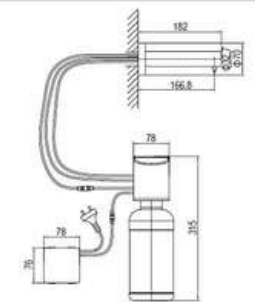

PRODUCT DESCRIPTION

MATERIAL: Brass, chrome plating
FEATURE: Sensor soap dispenser