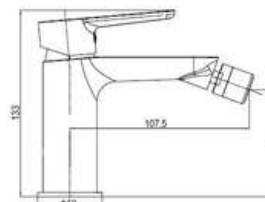

**MATERIAL:** Brass  
**FEATURE:** Single handle kitchen mixer, brass body, ceramic cartridge insert  $\Phi 35$

■ Titanium gold

SD93445

**PRODUCT DESCRIPTION**

**MATERIAL:** Brass, chrome plating  
**FEATURE:** Single handle bidet mixer, brass body, ceramic cartridge insert  $\Phi 25$