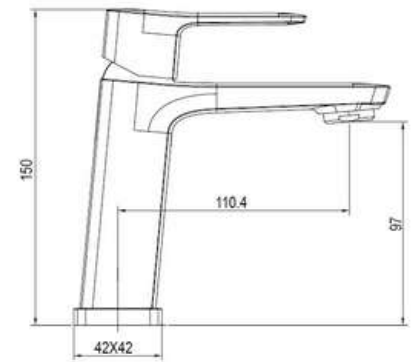

PRODUCT DESCRIPTION

MATERIAL: Brass, chrome plating
FEATURE: Single handle bath mixer,
Brass body, ceramic cartridge insert $\Phi 35$

PRODUCT DESCRIPTION

MATERIAL: Brass
FEATURE: Single handle bath mixer,
Brass body, ceramic cartridge insert $\Phi 35$

☐ White

PRODUCT DESCRIPTION

MATERIAL: Brass, chrome plating
FEATURE: Single handle basin mixer,
Brass body, ceramic cartridge insert $\Phi 25$

PRODUCT DESCRIPTION

MATERIAL: Brass
FEATURE: Single handle basin mixer,
Brass body, ceramic cartridge insert $\Phi 25$

☐ White

PRODUCT DESCRIPTION

MATERIAL: Brass, chrome plating
FEATURE: Single handle kitchen mixer,
Brass body, ceramic cartridge insert $\Phi 25$

PRODUCT DESCRIPTION

MATERIAL: Brass
FEATURE: Single handle kitchen mixer,
Brass body, ceramic cartridge insert $\Phi 25$

☐ White

PRODUCT DESCRIPTION

MATERIAL: Brass, chrome plating
FEATURE: Single handle shower mixer,
Brass body, ceramic cartridge insert $\Phi 35$

PRODUCT DESCRIPTION

MATERIAL: Brass
FEATURE: Single handle shower mixer,
Brass body, ceramic cartridge insert $\Phi 35$

☐ White