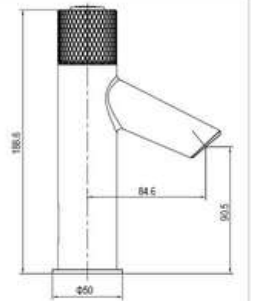

PRODUCT DESCRIPTION

MATERIAL: Brass, chrome plating
FEATURE: Single handle basin mixer, brass body, ceramic cartridge insert $\Phi 35$