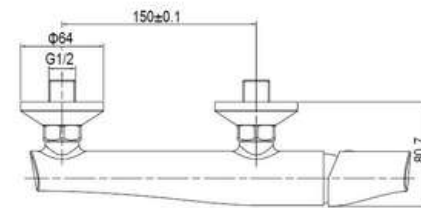

■ Black

SD93784

**PRODUCT DESCRIPTION**

**MATERIAL:** Brass, chrome plating  
**FEATURE:** Single handle shower mixer,  
Brass body, ceramic cartridge insert  $\Phi 35$

SD93787

**PRODUCT DESCRIPTION**

**MATERIAL:** Brass  
**FEATURE:** Single handle shower mixer,  
Brass body, ceramic cartridge insert  $\Phi 35$