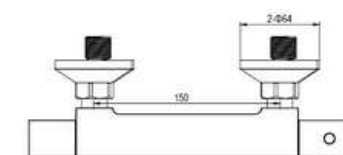

PRODUCT DESCRIPTION

MATERIAL: Brass, chrome plating
FEATURE: Thermostatic shower mixer, brass body and thermostatic cartridge insert

SD4H09