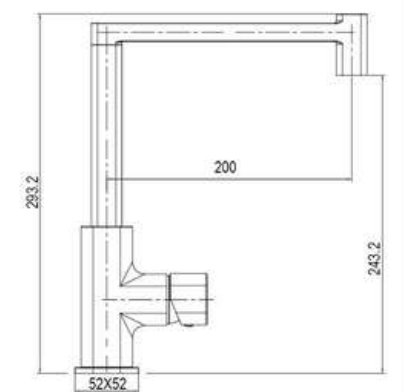

PRODUCT DESCRIPTION

MATERIAL: Brass
FEATURE: Single handle kitchen mixer, brass body, ceramic cartridge insert $\Phi 35$

■ Brushed Nickel