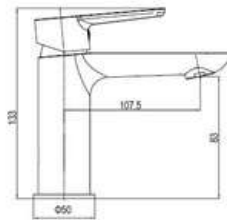

PRODUCT DESCRIPTION

MATERIAL: Brass, chrome plating
FEATURE: Single handle basin mixer, brass body, ceramic cartridge insert $\Phi 25$