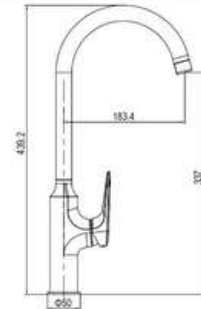

■ Black

SD93844

**PRODUCT DESCRIPTION**

**MATERIAL:** Brass, chrome plating  
**FEATURE:** Single handle kitchen mixer, brass body, ceramic cartridge insert  $\Phi 35$

SD93845

**PRODUCT DESCRIPTION**

**MATERIAL:** Brass  
**FEATURE:** Single handle kitchen mixer, brass body, ceramic cartridge insert  $\Phi 35$