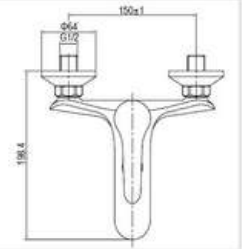

PRODUCT DESCRIPTION

MATERIAL: Brass
FEATURE: Single handle bath mixer, brass body, ceramic cartridge insert $\Phi 35$

■ Titanium gold

PRODUCT DESCRIPTION

MATERIAL: Brass
FEATURE: Single handle basin mixer, brass body, ceramic cartridge insert $\Phi 35$

■ Titanium gold

PRODUCT DESCRIPTION

MATERIAL: Brass
FEATURE: Single handle high basin mixer, brass body, ceramic cartridge insert $\Phi 35$

■ Titanium gold

PRODUCT DESCRIPTION

MATERIAL: Brass, chrome plating
FEATURE: Single handle basin mixer, brass body, ceramic cartridge insert $\Phi 25$

PRODUCT DESCRIPTION

MATERIAL: Brass
FEATURE: Single handle bidet mixer, brass body, ceramic cartridge insert $\Phi 35$

■ Titanium gold

PRODUCT DESCRIPTION

MATERIAL: Brass, chrome plating
FEATURE: Single handle high basin mixer, brass body, ceramic cartridge insert $\Phi 25$

PRODUCT DESCRIPTION

MATERIAL: Brass
FEATURE: Single handle kitchen mixer, brass body, ceramic cartridge insert $\Phi 35$

■ Titanium gold

PRODUCT DESCRIPTION

MATERIAL: Brass, chrome plating
FEATURE: Single handle bidet mixer, brass body, ceramic cartridge insert $\Phi 25$

PRODUCT DESCRIPTION

MATERIAL: Brass
FEATURE: Single handle shower mixer, brass body, ceramic cartridge insert $\Phi 35$

■ Titanium gold