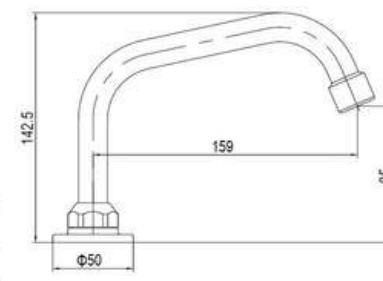

**SD9C109**

**PRODUCT DESCRIPTION**

**MATERIAL:** Brass, chrome plating  
**FEATURE:** Pedal valve, brass body, cold water

SD9D034

**PRODUCT DESCRIPTION**

**MATERIAL:** Brass, chrome plating  
**FEATURE:** Pedal valve, brass body, cold water