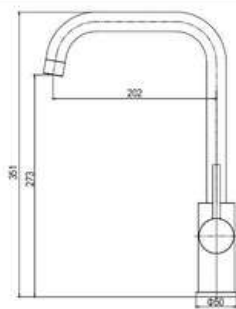

PRODUCT DESCRIPTION

MATERIAL: Stainless steel, chrome plating
FEATURE: Single handle bath mixer,
Stainless steel body, ceramic cartridge insert $\Phi 35$

PRODUCT DESCRIPTION

MATERIAL: Stainless steel, chrome plating
FEATURE: Single handle high basin mixer,
Stainless steel body, ceramic cartridge insert $\Phi 25$

PRODUCT DESCRIPTION

MATERIAL: Stainless steel, chrome plating
FEATURE: Single handle high basin mixer,
Stainless steel body, ceramic cartridge insert $\Phi 35$

PRODUCT DESCRIPTION

MATERIAL: Stainless steel, chrome plating
FEATURE: Single handle basin mixer,
Stainless steel body, ceramic cartridge insert $\Phi 25$

PRODUCT DESCRIPTION

MATERIAL: Stainless steel, chrome plating
FEATURE: Single handle basin mixer,
Stainless steel body, ceramic cartridge insert $\Phi 35$

PRODUCT DESCRIPTION

MATERIAL: Stainless steel, chrome plating
FEATURE: Single handle bidet mixer,
Stainless steel body, ceramic cartridge insert $\Phi 25$

PRODUCT DESCRIPTION

MATERIAL: Stainless steel, chrome plating
FEATURE: Single handle kitchen mixer,
Stainless steel body, ceramic cartridge insert $\Phi 35$

PRODUCT DESCRIPTION

MATERIAL: Stainless steel, chrome plating
FEATURE: Single handle high basin mixer,
Stainless steel body, ceramic cartridge insert $\Phi 35$

PRODUCT DESCRIPTION

MATERIAL: Stainless steel, chrome plating
FEATURE: Single handle shower mixer,
Stainless steel body, ceramic cartridge insert $\Phi 35$

SD93877S

FURAAT
COLLECTION