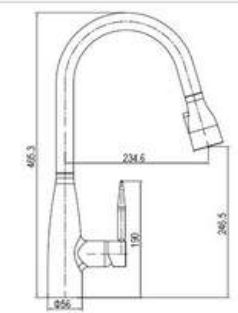

PRODUCT DESCRIPTION

MATERIAL: Brass, chrome plating
FEATURE: Hot/Cold water sensor kitchen mixer