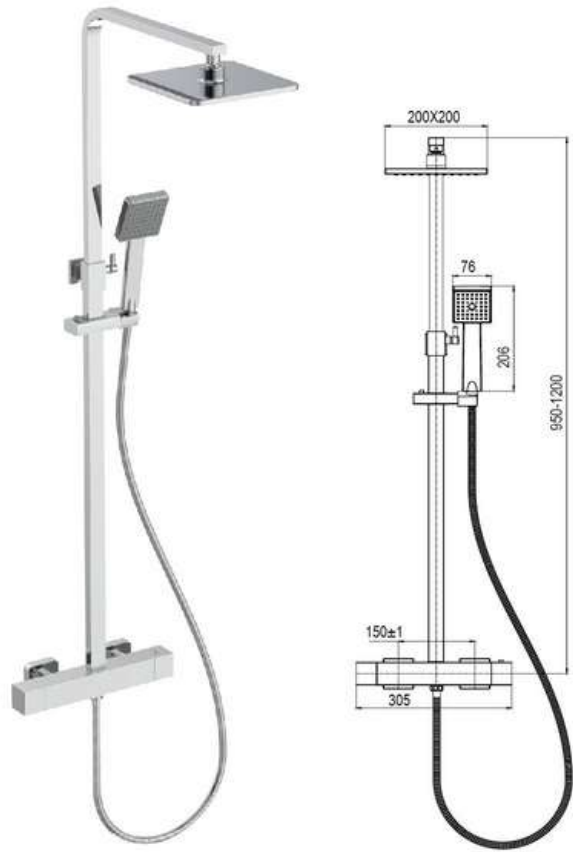

PRODUCT DESCRIPTION

MATERIAL: Stainless steel thermostatic faucet + stainless steel shower tube

FEATURE:

- ABS Top shower(material can change to stainless steel or brass)
- ABS Hand shower(material can change to stainless steel or brass)
- 150cm stainless steel shower hose(material can change to PVC shower hose)
- Function: Thermostatic use
- Finish: Chrome plating

SD4373-2S

PRODUCT DESCRIPTION

MATERIAL: Stainless steel thermostatic faucet + stainless steel shower tube

FEATURE:

- ABS Top shower(material can change to stainless steel or brass)
- ABS Hand shower(material can change to stainless steel or brass)
- 150cm stainless steel shower hose(material can change to PVC shower hose)
- Function: Thermostatic use
- Finish: Chrome plating

PRODUCT DESCRIPTION

MATERIAL: Stainless steel thermostatic faucet + stainless steel shower tube

FEATURE:

- ABS Top shower(material can change to stainless steel or brass)
- ABS Hand shower(material can change to stainless steel or brass)
- 150cm stainless steel shower hose(material can change to PVC shower hose)
- Finish: Chrome plating

PRODUCT DESCRIPTION

MATERIAL: Stainless steel thermostatic faucet + stainless steel shower tube

FEATURE:

- ABS Top shower(material can change to stainless steel or brass)
- ABS Hand shower(material can change to stainless steel or brass)
- 150cm stainless steel shower hose(material can change to PVC shower hose)
- Function: Thermostatic use
- Finish: Chrome plating