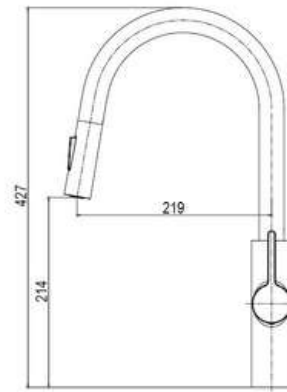

**MATERIAL:** Stainless steel, chrome plating  
**FEATURE:** Single handle kitchen mixer, stainless steel body, ceramic cartridge insert  $\Phi$ 35

SD64075-3S

FURAAT  
COLLECTION

**PRODUCT DESCRIPTION**

**MATERIAL:** Zinc+Brass, chrome plating  
**FEATURE:** Single handle kitchen mixer,  
Zinc+Brass body, ceramic cartridge insert  $\Phi 35$