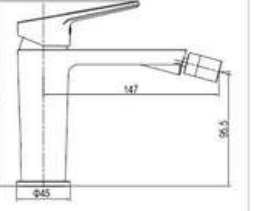

SD93423A

**PRODUCT DESCRIPTION**

**MATERIAL:** Brass, chrome plating  
**FEATURE:** Single handle bidet mixer,  
brass body, ceramic cartridge insert  $\Phi 35$

SD93414

**PRODUCT DESCRIPTION**

**MATERIAL:** Brass, chrome plating  
**FEATURE:** Single handle bidet mixer,  
brass body, ceramic cartridge insert  $\Phi 35$