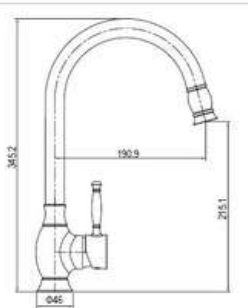

PRODUCT DESCRIPTION

MATERIAL: Brass, chrome plating
FEATURE: Single handle kitchen mixer, brass body, ceramic cartridge insert G3/8

PRODUCT DESCRIPTION

MATERIAL: Brass, chrome plating
FEATURE: Single handle kitchen mixer, brass body, ceramic cartridge insert $\Phi 25$

PRODUCT DESCRIPTION

MATERIAL: Brass
FEATURE: Single handle kitchen mixer, brass body, ceramic cartridge insert G3/8

■ Black

PRODUCT DESCRIPTION

MATERIAL: Brass, chrome plating
FEATURE: Single handle kitchen mixer, brass body, ceramic cartridge insert $\Phi 35$

PRODUCT DESCRIPTION

MATERIAL: Brass, chrome plating
FEATURE: Single handle kitchen mixer, brass body, ceramic cartridge insert $\Phi 35$

PRODUCT DESCRIPTION

MATERIAL: Brass
FEATURE: Single handle kitchen mixer, brass body, ceramic cartridge insert $\Phi 35$

■ Gun black

PRODUCT DESCRIPTION

MATERIAL: Zinc+Brass, chrome plating
FEATURE: Single handle kitchen mixer, Zinc+Brass body, ceramic cartridge insert $\Phi 35$

PRODUCT DESCRIPTION

MATERIAL: Brass
FEATURE: Single handle kitchen mixer, brass body, ceramic cartridge insert $\Phi 35$

■ Copper with Aged Patina color finishing

PRODUCT DESCRIPTION

MATERIAL: Zinc+Brass, chrome plating
FEATURE: Single handle kitchen mixer, Zinc+Brass body, ceramic cartridge insert $\Phi 35$

**FURAAT
COLLECTION**