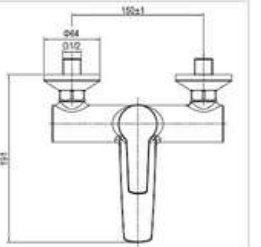

White

SD93797

**PRODUCT DESCRIPTION**

**MATERIAL:** Brass, chrome plating  
**FEATURE:** Single handle bath mixer,  
brass body, ceramic cartridge insert  $\Phi 35$

SD93411

**PRODUCT DESCRIPTION**

**MATERIAL:** Brass, chrome plating  
**FEATURE:** Single handle bath mixer,  
brass body, ceramic cartridge insert  $\Phi 35$