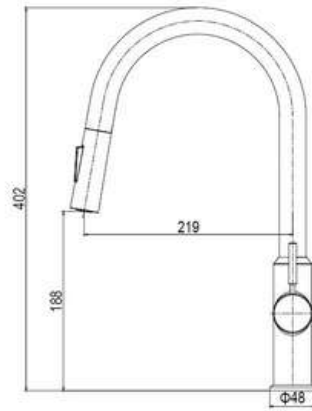

**MATERIAL:** Zinc+Brass, chrome plating  
**FEATURE:** Single handle kitchen mixer,  
Zinc+Brass body, ceramic cartridge insert  $\Phi 35$

SD65205-3

**PRODUCT DESCRIPTION**

**MATERIAL:** Zinc+Brass, chrome plating  
**FEATURE:** Single handle kitchen mixer,  
Zinc+Brass body, ceramic cartridge insert  $\Phi 35$