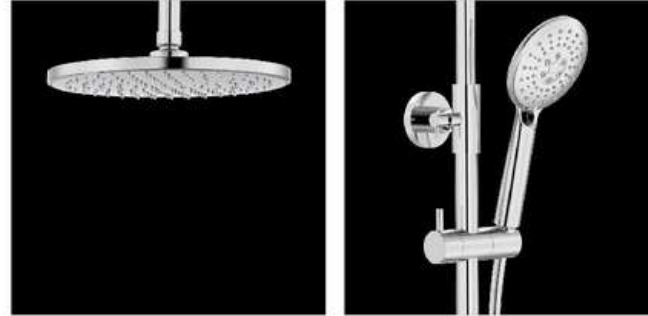

PRODUCT DESCRIPTION

MATERIAL: Brass faucet + stainless steel shower tube

FEATURE:

- ABS Top shower(material can change to stainless steel or brass)
- ABS Hand shower(material can change to stainless steel or brass)
- 150cm stainless steel shower hose(material can change to PVC shower hose)
- Function: Temperature display
- Finish: Chrome plating

■ Chrome