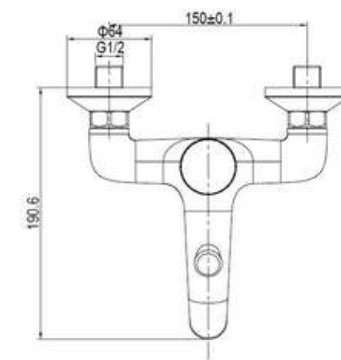

■ Black

SD93771

**PRODUCT DESCRIPTION**

**MATERIAL:** Brass, chrome plating  
**FEATURE:** Single handle basin mixer, brass body, ceramic cartridge insert  $\Phi 35$

SD93771-2

**PRODUCT DESCRIPTION**

**MATERIAL:** Brass, chrome plating  
**FEATURE:** Single handle basin mixer, brass body, ceramic cartridge insert  $\Phi 35$