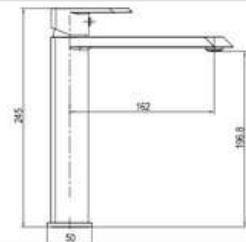

PRODUCT DESCRIPTION

MATERIAL: Brass, chrome plating
FEATURE: Single handle high basin mixer, brass body, ceramic cartridge insert $\Phi 25$