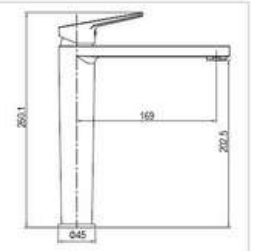

SD93423

**PRODUCT DESCRIPTION**

**MATERIAL:** Brass, chrome plating  
**FEATURE:** Single handle high basin mixer,  
brass body, ceramic cartridge insert  $\Phi 35$

SD93413A

**PRODUCT DESCRIPTION**

**MATERIAL:** Brass, chrome plating  
**FEATURE:** Single handle high basin mixer,  
brass body, ceramic cartridge insert  $\Phi 35$