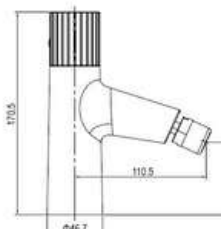

PRODUCT DESCRIPTION

MATERIAL: Brass, chrome plating
FEATURE: Single handle shower mixer, brass body, ceramic cartridge insert $\Phi 35$