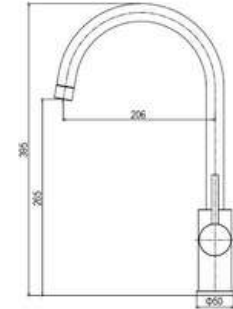

PRODUCT DESCRIPTION

MATERIAL: Stainless steel, chrome plating
FEATURE: Single handle kitchen mixer, stainless steel body, ceramic cartridge insert Φ 35

PRODUCT DESCRIPTION

MATERIAL: Stainless steel, chrome plating
FEATURE: Single handle kitchen mixer, stainless steel body, ceramic cartridge insert Φ 35

PRODUCT DESCRIPTION

MATERIAL: Stainless steel, chrome plating
FEATURE: Single handle kitchen mixer, stainless steel body, ceramic cartridge insert Φ 35

PRODUCT DESCRIPTION

MATERIAL: Stainless steel, SS brushed
FEATURE: Single handle kitchen mixer, stainless steel body, ceramic cartridge insert Φ 35

PRODUCT DESCRIPTION

MATERIAL: Stainless steel, chrome plating
FEATURE: Single handle kitchen mixer, stainless steel body, ceramic cartridge insert Φ 35

PRODUCT DESCRIPTION

MATERIAL: Stainless steel, SS brushed
FEATURE: Single handle basin mixer, stainless steel body, ceramic cartridge insert Φ 35

PRODUCT DESCRIPTION

MATERIAL: Stainless steel, chrome plating
FEATURE: Single handle kitchen mixer, stainless steel body, ceramic cartridge insert Φ 35

PRODUCT DESCRIPTION

MATERIAL: Stainless steel, SS brushed
FEATURE: Single handle basin mixer, stainless steel body, ceramic cartridge insert Φ 35

PRODUCT DESCRIPTION

MATERIAL: Stainless steel, chrome plating
FEATURE: Single handle kitchen mixer, stainless steel body, ceramic cartridge insert Φ 35

FURAAT
COLLECTION