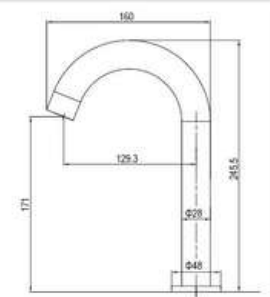

**SD9B005**

**PRODUCT DESCRIPTION**

**MATERIAL:** Brass, chrome plating  
**FEATURE:** Hot/Cold water sensor mixer

**SD9B022-2**

**PRODUCT DESCRIPTION**

**MATERIAL:** Brass, chrome plating  
**FEATURE:** Cold water sensor mixer