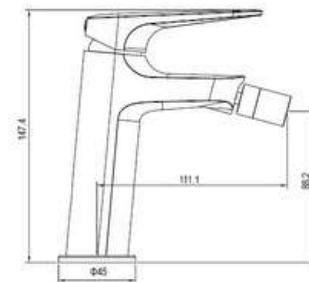

■ Black

SD93841

**PRODUCT DESCRIPTION**

**MATERIAL:** Brass, chrome plating  
**FEATURE:** Single handle basin mixer, brass body, ceramic cartridge insert  $\Phi 25$

SD93843

**PRODUCT DESCRIPTION**

**MATERIAL:** Brass  
**FEATURE:** Single handle basin mixer, brass body, ceramic cartridge insert  $\Phi 25$

■ Black

SD93843

**PRODUCT DESCRIPTION**

**MATERIAL:** Brass, chrome plating  
**FEATURE:** Single handle bidet mixer, brass body, ceramic cartridge insert  $\Phi 25$

SD93844

**PRODUCT DESCRIPTION**

**MATERIAL:** Brass  
**FEATURE:** Single handle bidet mixer, brass body, ceramic cartridge insert  $\Phi 25$