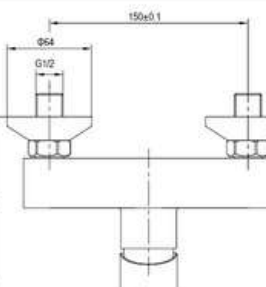

SD93285

**PRODUCT DESCRIPTION**

**MATERIAL:** Brass, chrome plating  
**FEATURE:** Single handle bidet mixer,  
 brass body, ceramic cartridge insert  $\Phi 25$

SD93114

**PRODUCT DESCRIPTION**

**MATERIAL:** Zinc+PPA, chrome plating  
**FEATURE:** Single handle shower mixer,  
 Zinc alloy body, PPA, ceramic cartridge insert  $\Phi 35$