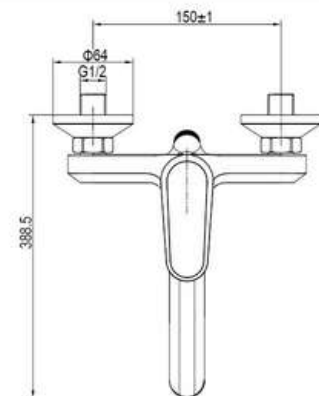

PRODUCT DESCRIPTION

MATERIAL: Brass, chrome plating
FEATURE: Single handle bath mixer, brass body, ceramic cartridge insert $\Phi 35$

PRODUCT DESCRIPTION

MATERIAL: Brass, chrome plating
FEATURE: Single handle bath mixer, brass body, ceramic cartridge insert $\Phi 35$

PRODUCT DESCRIPTION

MATERIAL: Brass, chrome plating
FEATURE: Single handle basin mixer, brass body, ceramic cartridge insert $\Phi 35$

PRODUCT DESCRIPTION

MATERIAL: Brass, chrome plating
FEATURE: Single handle basin mixer, brass body, ceramic cartridge insert $\Phi 35$

PRODUCT DESCRIPTION

MATERIAL: Brass, chrome plating
FEATURE: Single handle kitchen mixer, brass body, ceramic cartridge insert $\Phi 35$

PRODUCT DESCRIPTION

MATERIAL: Brass, chrome plating
FEATURE: Single handle kitchen mixer, brass body, ceramic cartridge insert $\Phi 35$

PRODUCT DESCRIPTION

MATERIAL: Brass, chrome plating
FEATURE: Single handle bath & basin mixer, brass body, ceramic cartridge insert $\Phi 35$

PRODUCT DESCRIPTION

MATERIAL: Brass, chrome plating
FEATURE: Single handle bath & basin mixer, brass body, ceramic cartridge insert $\Phi 35$