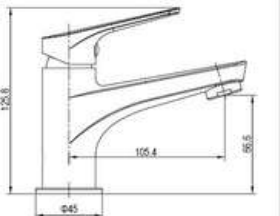

SD93331RT

**PRODUCT DESCRIPTION**

**MATERIAL:** Brass, chrome plating  
**FEATURE:** Single handle basin mixer, brass body, ceramic cartridge insert  $\Phi 25$

SD93333

**PRODUCT DESCRIPTION**

**MATERIAL:** Brass, chrome plating  
**FEATURE:** Single handle basin mixer, brass body, ceramic cartridge insert  $\Phi 25$