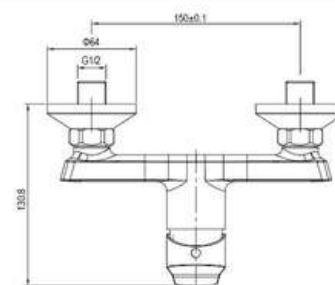

PRODUCT DESCRIPTION

MATERIAL: Brass
FEATURE: Single handle bath mixer, brass body, ceramic cartridge insert $\Phi 35$

■ Gun metal

PRODUCT DESCRIPTION

MATERIAL: Brass
FEATURE: Single handle basin mixer, brass body, ceramic cartridge insert $\Phi 25$

■ Gun metal

PRODUCT DESCRIPTION

MATERIAL: Brass
FEATURE: Single handle bidet mixer, brass body, ceramic cartridge insert $\Phi 25$

■ Gun metal

PRODUCT DESCRIPTION

MATERIAL: Brass
FEATURE: Single handle kitchen mixer, brass body, ceramic cartridge insert $\Phi 25$

■ Gun metal

PRODUCT DESCRIPTION

MATERIAL: Brass
FEATURE: Single handle shower mixer, brass body, ceramic cartridge insert $\Phi 35$

■ Gun metal

MODERN & CHARMING

THE SLENDER BODY AND TAPERED HANDLE MAKE TALLIS A MODERN AND CHARMING COLLECTION. PERFECT FOR DYNAMIC AND YOUTHFUL BATHROOMS. THIS ALSO MAKES THE SERIES CREATIVE AND MULTIFUNCTIONAL.

PRODUCT DESCRIPTION

MATERIAL: Brass, chrome plating
FEATURE: Single handle basin mixer, brass body, ceramic cartridge insert $\Phi 35$