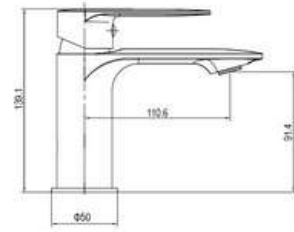

PRODUCT DESCRIPTION

MATERIAL: Brass, chrome plating
FEATURE: Single handle basin mixer, brass body, ceramic cartridge insert $\Phi 35$