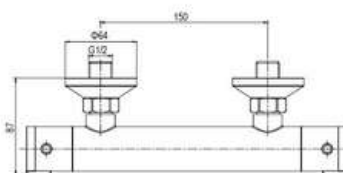

PRODUCT DESCRIPTION

MATERIAL: Stainless steel, chrome plating
FEATURE: Thermostatic shower mixer, stainless steel body and thermostatic cartridge insert

SD4H06S