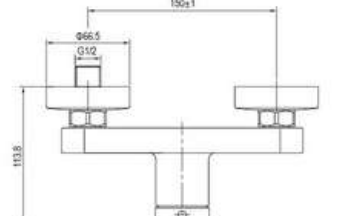

**MATERIAL:** Brass, chrome plating  
**FEATURE:** Single handle shower mixer, brass body, ceramic cartridge insert  $\Phi 35$

SD93127

**PRODUCT DESCRIPTION**

**MATERIAL:** Brass, chrome plating  
**FEATURE:** Single handle shower mixer, brass body, ceramic cartridge insert  $\Phi 35$