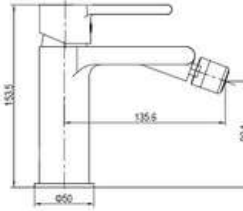

PRODUCT DESCRIPTION

MATERIAL: Brass, chrome plating
FEATURE: Single handle bidet mixer,
brass body, ceramic cartridge insert $\Phi 35$