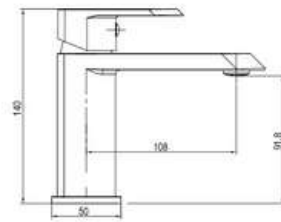

PRODUCT DESCRIPTION

MATERIAL: Brass, chrome plating
FEATURE: Single handle basin mixer, brass body, ceramic cartridge insert $\Phi 25$