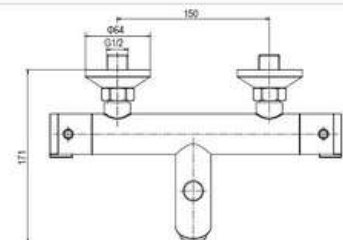

PRODUCT DESCRIPTION

MATERIAL: Stainless steel, chrome plating
FEATURE: Thermostatic bath mixer, stainless steel body and thermostatic cartridge insert

SD4H08