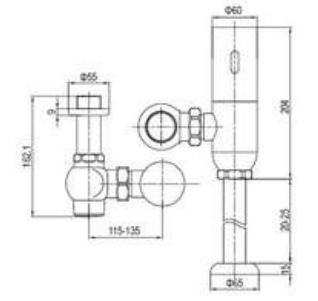

**SD9C109**

**PRODUCT DESCRIPTION**

**MATERIAL:** Brass, chrome plating  
**FEATURE:** Pedal valve, brass body, cold water

SD9D034

**PRODUCT DESCRIPTION**

**MATERIAL:** Brass, chrome plating  
**FEATURE:** Pedal valve, brass body, cold water