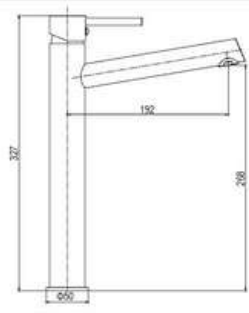

**MATERIAL:** Stainless steel, chrome plating  
**FEATURE:** Single handle high basin mixer,  
Stainless steel body, ceramic cartridge insert  $\Phi 25$

SD93943A-S

**PRODUCT DESCRIPTION**

**MATERIAL:** Stainless steel, chrome plating  
**FEATURE:** Single handle high basin mixer,  
Stainless steel body, ceramic cartridge insert  $\Phi 35$