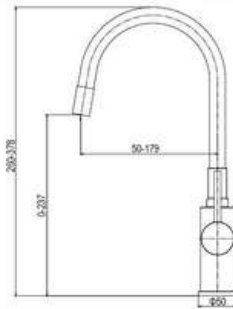

PRODUCT DESCRIPTION

MATERIAL: Stainless steel, chrome plating
FEATURE: Single handle kitchen mixer, stainless steel body, ceramic cartridge insert Φ 35

PRODUCT DESCRIPTION

MATERIAL: Stainless steel, chrome plating
FEATURE: Single handle kitchen mixer, stainless steel body, ceramic cartridge insert Φ 35

PRODUCT DESCRIPTION

MATERIAL: Stainless steel, chrome plating
FEATURE: Single handle kitchen mixer, stainless steel body, ceramic cartridge insert Φ 35

PRODUCT DESCRIPTION

MATERIAL: Stainless steel, SS brushed
FEATURE: Single handle kitchen mixer, stainless steel body, ceramic cartridge insert Φ 35

PRODUCT DESCRIPTION

MATERIAL: Stainless steel, chrome plating
FEATURE: Single handle kitchen mixer, stainless steel body, ceramic cartridge insert Φ 35

PRODUCT DESCRIPTION

MATERIAL: Stainless steel, SS brushed
FEATURE: Single handle basin mixer, stainless steel body, ceramic cartridge insert Φ 35

PRODUCT DESCRIPTION

MATERIAL: Stainless steel, chrome plating
FEATURE: Single handle kitchen mixer, stainless steel body, ceramic cartridge insert Φ 35

PRODUCT DESCRIPTION

MATERIAL: Stainless steel, SS brushed
FEATURE: Single handle basin mixer, stainless steel body, ceramic cartridge insert Φ 35

PRODUCT DESCRIPTION

MATERIAL: Stainless steel, chrome plating
FEATURE: Single handle kitchen mixer, stainless steel body, ceramic cartridge insert Φ 35

FURAAT
COLLECTION