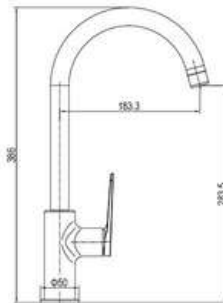

SD93583

**PRODUCT DESCRIPTION**

**MATERIAL:** Brass, chrome plating  
**FEATURE:** Single handle bidet mixer, brass body, ceramic cartridge insert  $\Phi 25$

SD93584

**PRODUCT DESCRIPTION**

**MATERIAL:** Brass, chrome plating  
**FEATURE:** Single handle kitchen mixer, brass body, ceramic cartridge insert  $\Phi 25$