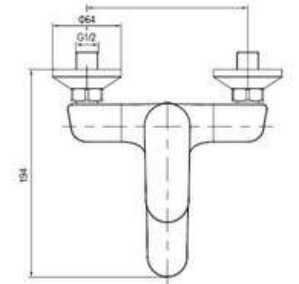

PRODUCT DESCRIPTION

MATERIAL: Brass, chrome plating
FEATURE: Single handle bath mixer, brass body, ceramic cartridge insert $\Phi 35$

SD93841

PRODUCT DESCRIPTION

MATERIAL: Brass
FEATURE: Single handle bath mixer, brass body, ceramic cartridge insert $\Phi 35$

■ Black

SD93841

PRODUCT DESCRIPTION

MATERIAL: Brass, chrome plating
FEATURE: Single handle basin mixer, brass body, ceramic cartridge insert $\Phi 25$

SD93843

PRODUCT DESCRIPTION

MATERIAL: Brass
FEATURE: Single handle basin mixer, brass body, ceramic cartridge insert $\Phi 25$

■ Black

SD93843

PRODUCT DESCRIPTION

MATERIAL: Brass, chrome plating
FEATURE: Single handle bidet mixer, brass body, ceramic cartridge insert $\Phi 25$

SD93844

PRODUCT DESCRIPTION

MATERIAL: Brass
FEATURE: Single handle bidet mixer, brass body, ceramic cartridge insert $\Phi 25$

■ Black

SD93844

PRODUCT DESCRIPTION

MATERIAL: Brass, chrome plating
FEATURE: Single handle kitchen mixer, brass body, ceramic cartridge insert $\Phi 35$

SD93845

PRODUCT DESCRIPTION

MATERIAL: Brass
FEATURE: Single handle kitchen mixer, brass body, ceramic cartridge insert $\Phi 35$

■ Black

SD93845

PRODUCT DESCRIPTION

MATERIAL: Brass, chrome plating
FEATURE: Single handle shower mixer, brass body, ceramic cartridge insert $\Phi 35$

SD93847

PRODUCT DESCRIPTION

MATERIAL: Brass
FEATURE: Single handle shower mixer, brass body, ceramic cartridge insert $\Phi 35$

■ Black

SD93847