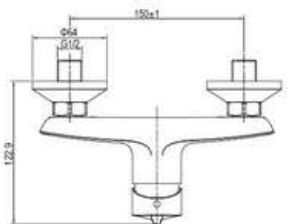

PRODUCT DESCRIPTION

MATERIAL: Brass, chrome plating
FEATURE: Single handle shower mixer, brass body, ceramic cartridge insert $\Phi 35$