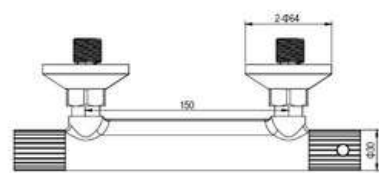

PRODUCT DESCRIPTION

MATERIAL: Brass, chrome plating
FEATURE: Thermostatic shower mixer, brass body and thermostatic cartridge insert