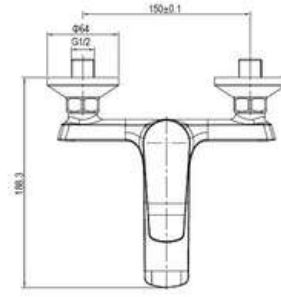

SD93735

**PRODUCT DESCRIPTION**

**MATERIAL:** Brass  
**FEATURE:** Single handle bath mixer, brass body, ceramic cartridge insert  $\Phi 35$

■ Gun metal

SD93761

**PRODUCT DESCRIPTION**

**MATERIAL:** Brass  
**FEATURE:** Single handle basin mixer, brass body, ceramic cartridge insert  $\Phi 25$