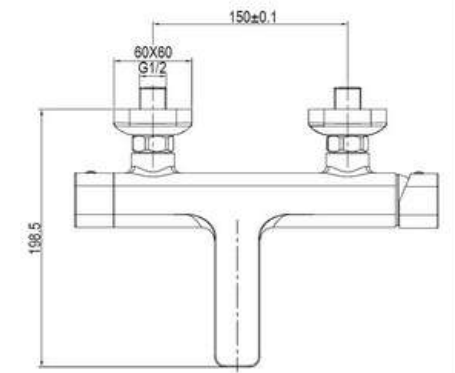

TOFU BLOCK

THE TOFU BLOCK SERIES FOCUSES ON A MINIMALIST DESIGN STYLE, ABANDONING MEANINGLESS COMPLEXITY AND DISORDER, AND PURSUING THE ULTIMATE SIMPLICITY AND PURITY.

PRODUCT DESCRIPTION

MATERIAL: Brass
FEATURE: Single handle basin mixer, brass body, ceramic cartridge insert $\Phi 35$

■ Brushed Nickel

PRODUCT DESCRIPTION

MATERIAL: Brass
FEATURE: Single handle bath mixer, brass body, ceramic cartridge insert $\Phi 35$

■ Brushed Nickel

PRODUCT DESCRIPTION

MATERIAL: Brass
FEATURE: Single handle bidet mixer, brass body, ceramic cartridge insert $\Phi 35$

■ Brushed Nickel

PRODUCT DESCRIPTION

MATERIAL: Brass
FEATURE: Single handle kitchen mixer, brass body, ceramic cartridge insert $\Phi 35$

■ Brushed Nickel

PRODUCT DESCRIPTION

MATERIAL: Brass
FEATURE: Single handle shower mixer, brass body, ceramic cartridge insert $\Phi 35$

■ Brushed Nickel