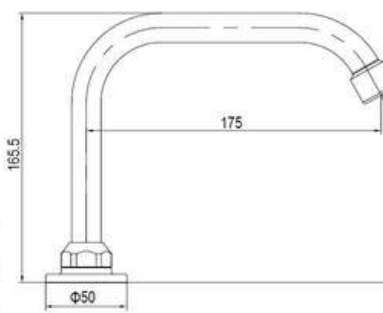

PRODUCT DESCRIPTION

MATERIAL: Brass, chrome plating
FEATURE: Pedal valve, brass body, cold water

PRODUCT DESCRIPTION

MATERIAL: Brass, chrome plating
FEATURE: Pedal valve, brass body, cold water

PRODUCT DESCRIPTION

MATERIAL: Brass, chrome plating
FEATURE: Pedal valve, brass body, cold water

PRODUCT DESCRIPTION

MATERIAL: Brass, chrome plating
FEATURE: Pedal valve, brass body, cold water

PRODUCT DESCRIPTION

MATERIAL: Brass, chrome plating
FEATURE: Single handle free standing bath mixer, brass body, ceramic cartridge insert Φ35