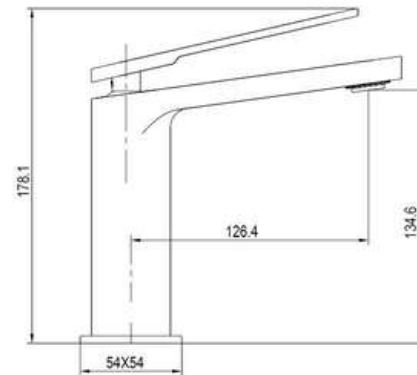

PRODUCT DESCRIPTION

MATERIAL: Brass
FEATURE: Single handle basin mixer, brass body, ceramic cartridge insert $\Phi 25$

■ Brushed zirconium gold