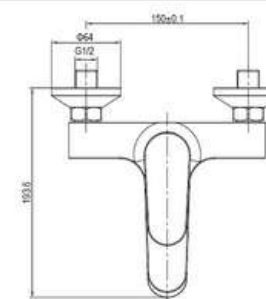

PRODUCT DESCRIPTION

MATERIAL: Zinc+PPA, chrome plating
FEATURE: Single handle bath mixer,
Zinc alloy body, PPA, ceramic cartridge insert $\Phi 35$