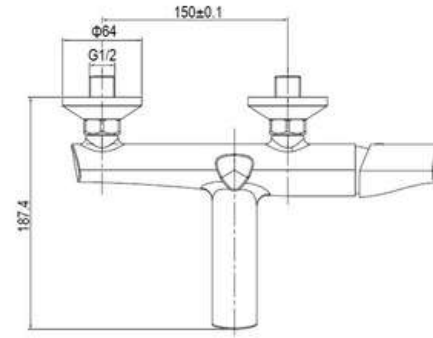

PRODUCT DESCRIPTION

MATERIAL: Brass, chrome plating
FEATURE: Single handle bath mixer,
Brass body, ceramic cartridge insert $\Phi 35$

SD93781

PRODUCT DESCRIPTION

MATERIAL: Brass
FEATURE: Single handle bath mixer,
Brass body, ceramic cartridge insert $\Phi 35$

■ Black

SD93781

PRODUCT DESCRIPTION

MATERIAL: Brass, chrome plating
FEATURE: Single handle basin mixer,
Brass body, ceramic cartridge insert $\Phi 25$

SD93783

PRODUCT DESCRIPTION

MATERIAL: Brass
FEATURE: Single handle basin mixer,
Brass body, ceramic cartridge insert $\Phi 25$

■ Black

SD93783

PRODUCT DESCRIPTION

MATERIAL: Brass, chrome plating
FEATURE: Single handle bidet mixer,
Brass body, ceramic cartridge insert $\Phi 25$

SD93784

PRODUCT DESCRIPTION

MATERIAL: Brass
FEATURE: Single handle bidet mixer,
Brass body, ceramic cartridge insert $\Phi 25$

■ Black

SD93784

PRODUCT DESCRIPTION

MATERIAL: Brass, chrome plating
FEATURE: Single handle shower mixer,
Brass body, ceramic cartridge insert $\Phi 35$

SD93787

PRODUCT DESCRIPTION

MATERIAL: Brass
FEATURE: Single handle shower mixer,
Brass body, ceramic cartridge insert $\Phi 35$

■ Black

SD93787