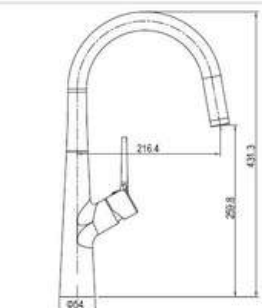

PRODUCT DESCRIPTION

MATERIAL: Brass, chrome plating
FEATURE: Single handle kitchen mixer, brass body, ceramic cartridge insert G3/8

PRODUCT DESCRIPTION

MATERIAL: Brass, chrome plating
FEATURE: Single handle kitchen mixer, brass body, ceramic cartridge insert $\Phi 25$

PRODUCT DESCRIPTION

MATERIAL: Brass
FEATURE: Single handle kitchen mixer, brass body, ceramic cartridge insert G3/8

■ Black

PRODUCT DESCRIPTION

MATERIAL: Brass, chrome plating
FEATURE: Single handle kitchen mixer, brass body, ceramic cartridge insert $\Phi 35$

PRODUCT DESCRIPTION

MATERIAL: Brass, chrome plating
FEATURE: Single handle kitchen mixer, brass body, ceramic cartridge insert $\Phi 35$

PRODUCT DESCRIPTION

MATERIAL: Brass
FEATURE: Single handle kitchen mixer, brass body, ceramic cartridge insert $\Phi 35$

■ Gun black

PRODUCT DESCRIPTION

MATERIAL: Zinc+Brass, chrome plating
FEATURE: Single handle kitchen mixer, Zinc+Brass body, ceramic cartridge insert $\Phi 35$

PRODUCT DESCRIPTION

MATERIAL: Brass
FEATURE: Single handle kitchen mixer, brass body, ceramic cartridge insert $\Phi 35$

■ Copper with Aged Patina color finishing

PRODUCT DESCRIPTION

MATERIAL: Zinc+Brass, chrome plating
FEATURE: Single handle kitchen mixer, Zinc+Brass body, ceramic cartridge insert $\Phi 35$

**FURAAT
COLLECTION**