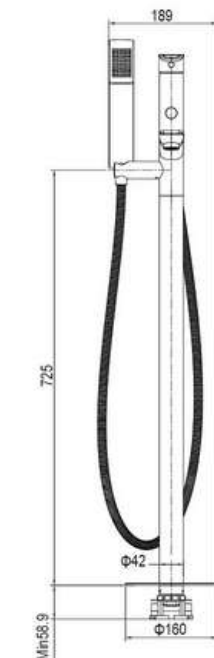

SD9D037

**PRODUCT DESCRIPTION**

**MATERIAL:** Brass, chrome plating  
**FEATURE:** Single handle free standing bath mixer, brass body, ceramic cartridge insert Φ35

SD90891P

**PRODUCT DESCRIPTION**

**MATERIAL:** Brass, chrome plating  
**FEATURE:** Single handle free standing bath mixer, brass body, ceramic cartridge insert  $\Phi 35$