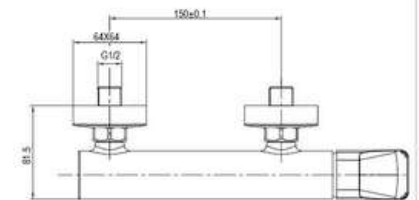

PRODUCT DESCRIPTION

MATERIAL: Brass
FEATURE: Single handle shower mixer,
brass body, ceramic cartridge insert $\Phi 35$

■ ■ Brushed zirconium gold + Brushed gun metal