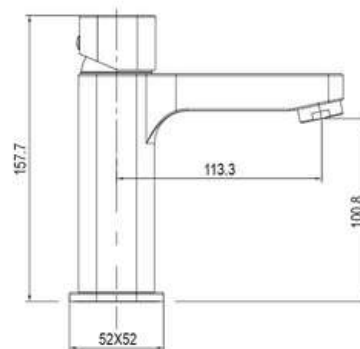

**PRODUCT DESCRIPTION**

**MATERIAL:** Brass  
**FEATURE:** Single handle basin mixer, brass body, ceramic cartridge insert  $\Phi 35$

■ Brushed Nickel

SD93813

**PRODUCT DESCRIPTION**

**MATERIAL:** Brass  
**FEATURE:** Single handle bath mixer, brass body, ceramic cartridge insert  $\Phi 35$