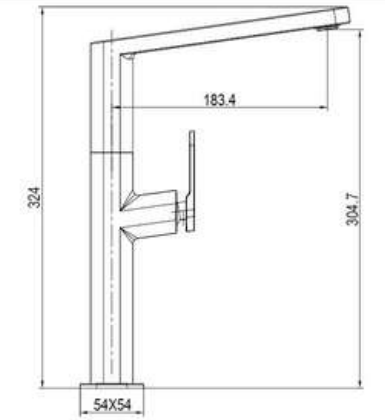

PRODUCT DESCRIPTION

MATERIAL: Brass
FEATURE: Single handle kitchen mixer, brass body, ceramic cartridge insert $\Phi 25$

■ Brushed zirconium gold