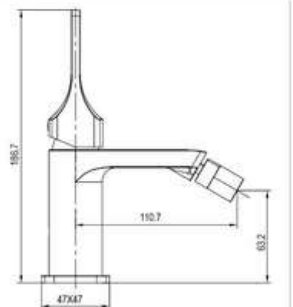

EXQUISITE & MINIMALIST

THE EXQUISITE AND MINIMALIST DESIGN OF THIS SERIES GENTLY CARESSES THE BODY, TRANSFORMING YOUR SHOWER INTO A STRONG AND LUXURIOUS EXPERIENCE. LIKE PURE AND CONTINUOUS LINES CREATED BY CHISELS, IT IS A TRUE ARTWORK.

PRODUCT DESCRIPTION

MATERIAL: Brass
FEATURE: Single handle high basin mixer
brass body, ceramic cartridge insert $\Phi 25$

■ ■ Brushed zirconium gold + Brushed gun metal

PRODUCT DESCRIPTION

MATERIAL: Brass
FEATURE: Single handle bath mixer,
brass body, ceramic cartridge insert $\Phi 35$

■ ■ Brushed zirconium gold + Brushed gun metal

PRODUCT DESCRIPTION

MATERIAL: Brass
FEATURE: Single handle basin mixer,
brass body, ceramic cartridge insert $\Phi 25$

■ ■ Brushed zirconium gold + Brushed gun metal

PRODUCT DESCRIPTION

MATERIAL: Brass
FEATURE: Single handle basin mixer,
brass body, ceramic cartridge insert $\Phi 25$

■ ■ Brushed zirconium gold + Brushed gun metal

PRODUCT DESCRIPTION

MATERIAL: Brass
FEATURE: Single handle bidet mixer,
brass body, ceramic cartridge insert $\Phi 25$

■ ■ Brushed zirconium gold + Brushed gun metal

SD93827

PRODUCT DESCRIPTION

MATERIAL: Brass
FEATURE: Single handle shower mixer,
brass body, ceramic cartridge insert $\Phi 35$

■ ■ Brushed zirconium gold + Brushed gun metal