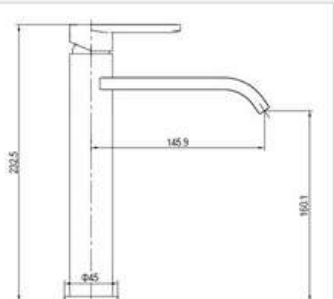

PRODUCT DESCRIPTION

MATERIAL: Brass, chrome plating
FEATURE: Single handle high basin mixer,
brass body, ceramic cartridge insert $\Phi 25$