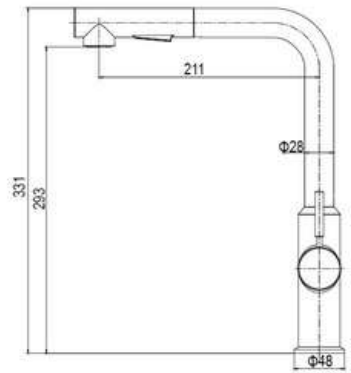

PRODUCT DESCRIPTION

MATERIAL: Zinc+Brass, chrome plating
FEATURE: Single handle kitchen mixer,
Zinc+Brass body, ceramic cartridge insert $\Phi 35$