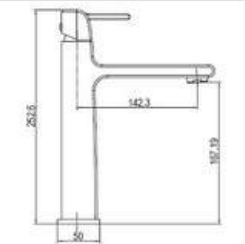

SD93273

**PRODUCT DESCRIPTION**

**MATERIAL:** Brass, chrome plating  
**FEATURE:** Single handle high basin mixer, brass body, ceramic cartridge insert  $\Phi 35$

SD93263A

**PRODUCT DESCRIPTION**

**MATERIAL:** Brass, chrome plating  
**FEATURE:** Single handle high basin mixer, brass body, ceramic cartridge insert  $\Phi 25$