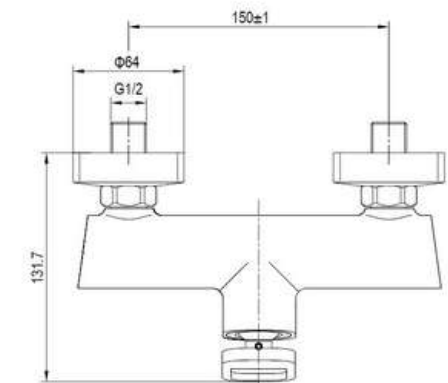

PRODUCT DESCRIPTION

MATERIAL: Brass
FEATURE: Single handle bath mixer, brass body, ceramic cartridge insert $\Phi 35$

■ Brushed zirconium gold

PRODUCT DESCRIPTION

MATERIAL: Brass
FEATURE: Wall mounted single handle basin mixer, brass body, ceramic cartridge insert $\Phi 35$

■ Brushed zirconium gold

PRODUCT DESCRIPTION

MATERIAL: Brass
FEATURE: Single handle concealed bath mixer, brass body, ceramic cartridge insert $\Phi 35$

■ Brushed zirconium gold

PRODUCT DESCRIPTION

MATERIAL: Brass
FEATURE: Single handle kitchen mixer, brass body, ceramic cartridge insert $\Phi 25$

■ Brushed zirconium gold

PRODUCT DESCRIPTION

MATERIAL: Brass
FEATURE: Single handle basin mixer, brass body, ceramic cartridge insert $\Phi 25$

■ Brushed zirconium gold

PRODUCT DESCRIPTION

MATERIAL: Brass
FEATURE: Single handle shower mixer, brass body, ceramic cartridge insert $\Phi 35$

■ Brushed zirconium gold

PRODUCT DESCRIPTION

MATERIAL: Brass
FEATURE: Single handle high basin mixer, brass body, ceramic cartridge insert $\Phi 25$

■ Brushed zirconium gold

PRODUCT DESCRIPTION

MATERIAL: Brass
FEATURE: Single handle concealed shower mixer, brass body, ceramic cartridge insert $\Phi 35$

■ Brushed zirconium gold