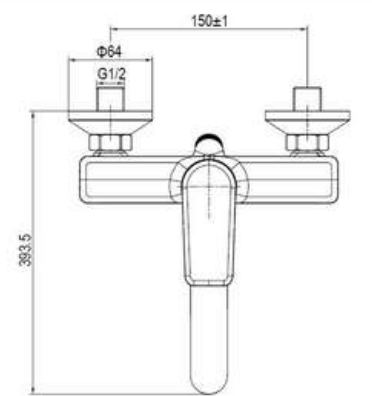

SD93235

**PRODUCT DESCRIPTION**

**MATERIAL:** Brass, chrome plating  
**FEATURE:** Single handle bath & basin mixer, brass body, ceramic cartridge insert  $\Phi 35$

SD93229A

**PRODUCT DESCRIPTION**

**MATERIAL:** Brass, chrome plating  
**FEATURE:** Single handle bath & basin mixer, brass body, ceramic cartridge insert  $\Phi 35$