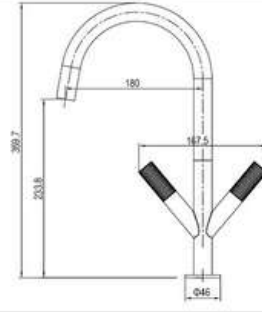

PRODUCT DESCRIPTION

MATERIAL: Brass, chrome plating
FEATURE: Single handle kitchen mixer, brass body, ceramic cartridge insert G3/8

PRODUCT DESCRIPTION

MATERIAL: Brass, chrome plating
FEATURE: Single handle kitchen mixer, brass body, ceramic cartridge insert $\Phi 25$

PRODUCT DESCRIPTION

MATERIAL: Brass
FEATURE: Single handle kitchen mixer, brass body, ceramic cartridge insert G3/8

■ Black

PRODUCT DESCRIPTION

MATERIAL: Brass, chrome plating
FEATURE: Single handle kitchen mixer, brass body, ceramic cartridge insert $\Phi 35$

PRODUCT DESCRIPTION

MATERIAL: Brass, chrome plating
FEATURE: Single handle kitchen mixer, brass body, ceramic cartridge insert $\Phi 35$

PRODUCT DESCRIPTION

MATERIAL: Brass
FEATURE: Single handle kitchen mixer, brass body, ceramic cartridge insert $\Phi 35$

■ Gun black

PRODUCT DESCRIPTION

MATERIAL: Zinc+Brass, chrome plating
FEATURE: Single handle kitchen mixer, Zinc+Brass body, ceramic cartridge insert $\Phi 35$

PRODUCT DESCRIPTION

MATERIAL: Brass
FEATURE: Single handle kitchen mixer, brass body, ceramic cartridge insert $\Phi 35$

■ Copper with Aged Patina color finishing

PRODUCT DESCRIPTION

MATERIAL: Zinc+Brass, chrome plating
FEATURE: Single handle kitchen mixer, Zinc+Brass body, ceramic cartridge insert $\Phi 35$

**FURAAT
COLLECTION**