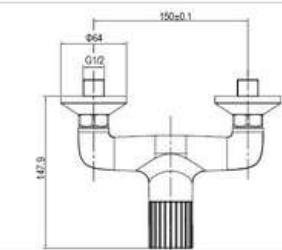

QUEEN'S COLLECTION

THE QUEEN'S COLLECTION COMBINES ELEGANCE AND PRACTICALITY WITH FASHIONABLE, CLEAN, AND MODERN DESIGNS. THE SHAPE IS ROUND, SOFT, AND BEAUTIFUL, BUT THE SPIRIT IS FIRM AND THE WILL IS STRONG, JUST LIKE A QUEEN.