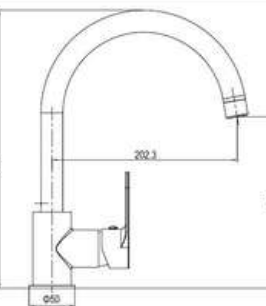

**MATERIAL:** Brass, chrome plating  
**FEATURE:** Single handle high basin mixer,  
 brass body, ceramic cartridge insert  $\Phi 25$

SD93113A

**PRODUCT DESCRIPTION**

**MATERIAL:** Zinc+PPS, chrome plating  
**FEATURE:** Single handle kitchen mixer,  
 Zinc alloy body, PPS, ceramic cartridge insert  $\Phi 35$