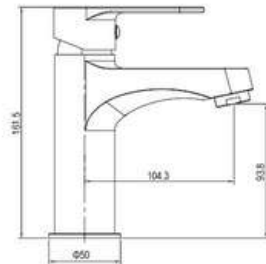

SD93267

**PRODUCT DESCRIPTION**

**MATERIAL:** Brass, chrome plating  
**FEATURE:** Single handle shower mixer, brass body, ceramic cartridge insert  $\Phi 25$

SD93277

**PRODUCT DESCRIPTION**

**MATERIAL:** Zinc+PPA, chrome plating  
**FEATURE:** Single handle basin mixer,  
 Zinc alloy body, PPA, ceramic cartridge insert  $\Phi 35$