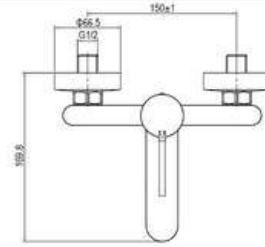

SD93287

**PRODUCT DESCRIPTION**

**MATERIAL:** Brass, chrome plating  
**FEATURE:** Single handle shower mixer,  
 brass body, ceramic cartridge insert  $\Phi 35$

SD93117

**PRODUCT DESCRIPTION**

**MATERIAL:** Brass, chrome plating  
**FEATURE:** Single handle bath mixer, brass body, ceramic cartridge insert  $\Phi 35$