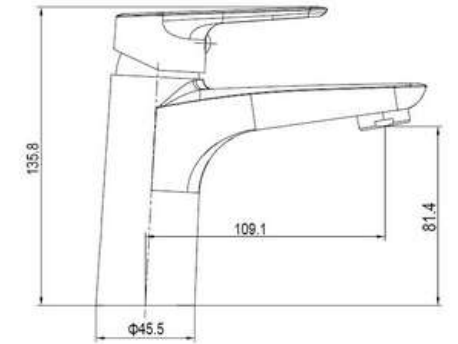

SD93231

**PRODUCT DESCRIPTION**

**MATERIAL:** Brass, chrome plating  
**FEATURE:** Single handle basin mixer, brass body, ceramic cartridge insert  $\Phi 35$

SD93223

**PRODUCT DESCRIPTION**

**MATERIAL:** Brass, chrome plating  
**FEATURE:** Single handle basin mixer, brass body, ceramic cartridge insert  $\Phi 35$