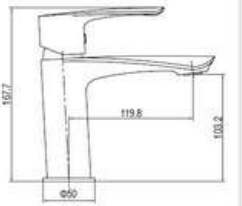

PRODUCT DESCRIPTION

MATERIAL: Brass
FEATURE: Single handle basin mixer, brass body, ceramic cartridge insert $\Phi 35$

■ Titanium gold