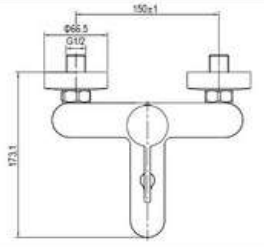

PRODUCT DESCRIPTION

MATERIAL: Brass, chrome plating
FEATURE: Single handle bath mixer, brass body, ceramic cartridge insert $\Phi 35$