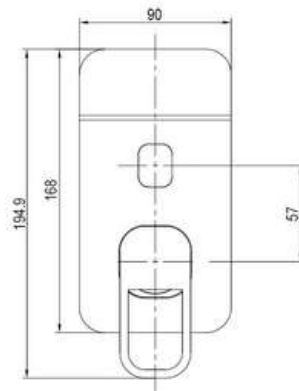

■ Brushed zirconium gold

SD93163R

**PRODUCT DESCRIPTION**

**MATERIAL:** Brass  
**FEATURE:** Single handle concealed bath mixer, brass body, ceramic cartridge insert  $\Phi 35$

■ Brushed zirconium gold

SD93161R