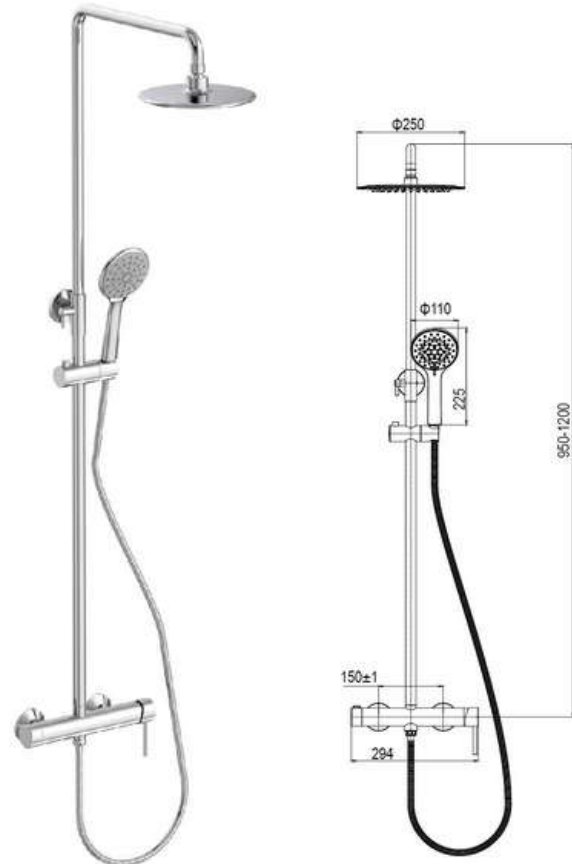

PRODUCT DESCRIPTION

MATERIAL: Stainless steel thermostatic faucet + stainless steel shower tube

FEATURE:

- ABS Top shower(material can change to stainless steel or brass)
- ABS Hand shower(material can change to stainless steel or brass)
- 150cm stainless steel shower hose(material can change to PVC shower hose)
- Function: Thermostatic use
- Finish: Chrome plating

PRODUCT DESCRIPTION

MATERIAL: Stainless steel thermostatic faucet + stainless steel shower tube

FEATURE:

- ABS Top shower(material can change to stainless steel or brass)
- ABS Hand shower(material can change to stainless steel or brass)
- 150cm stainless steel shower hose(material can change to PVC shower hose)
- Function: Thermostatic use
- Finish: Chrome plating

PRODUCT DESCRIPTION

MATERIAL: Stainless steel thermostatic faucet + stainless steel shower tube

FEATURE:

- ABS Top shower(material can change to stainless steel or brass)
- ABS Hand shower(material can change to stainless steel or brass)
- 150cm stainless steel shower hose(material can change to PVC shower hose)
- Finish: Chrome plating

SD4394-2S

PRODUCT DESCRIPTION

MATERIAL: Stainless steel thermostatic faucet + stainless steel shower tube

FEATURE:

- ABS Top shower(material can change to stainless steel or brass)
- ABS Hand shower(material can change to stainless steel or brass)
- 150cm stainless steel shower hose(material can change to PVC shower hose)
- Function: Thermostatic use
- Finish: Chrome plating