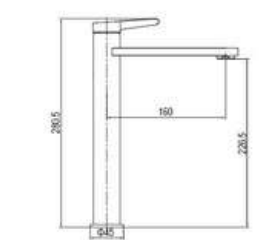

PRODUCT DESCRIPTION

MATERIAL: Brass, chrome plating
FEATURE: Single handle high basin mixer, brass body, ceramic cartridge insert $\Phi 25$