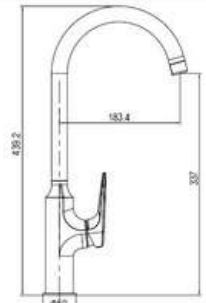

PRODUCT DESCRIPTION

MATERIAL: Brass
FEATURE: Single handle kitchen mixer, brass body, ceramic cartridge insert $\Phi 35$

■ Black