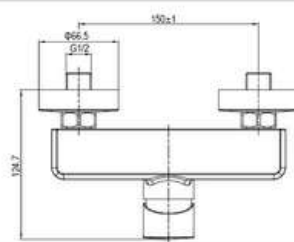

**MATERIAL:** Brass, chrome plating  
**FEATURE:** Single handle kitchen mixer, brass body, ceramic cartridge insert  $\Phi 25$

SD93275

**PRODUCT DESCRIPTION**

**MATERIAL:** Brass, chrome plating  
**FEATURE:** Single handle shower mixer, brass body, ceramic cartridge insert  $\Phi 35$