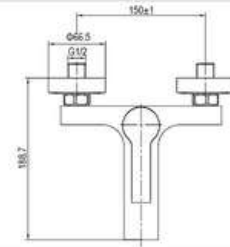

White

SD93797

**PRODUCT DESCRIPTION**

**MATERIAL:** Brass, chrome plating  
**FEATURE:** Single handle bath mixer,  
brass body, ceramic cartridge insert  $\Phi 35$

SD93411

**PRODUCT DESCRIPTION**

**MATERIAL:** Brass, chrome plating  
**FEATURE:** Single handle bath mixer,  
brass body, ceramic cartridge insert  $\Phi 35$