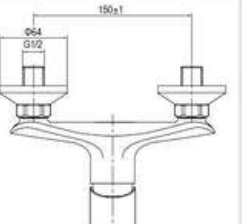

PRODUCT DESCRIPTION

MATERIAL: Brass
FEATURE: Single handle shower mixer, brass body, ceramic cartridge insert $\Phi 35$

■ Titanium gold