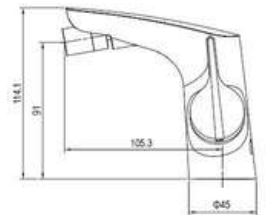

PRODUCT DESCRIPTION

MATERIAL: Brass, chrome plating
FEATURE: Single handle bidet mixer, brass body, ceramic cartridge insert $\Phi 25$