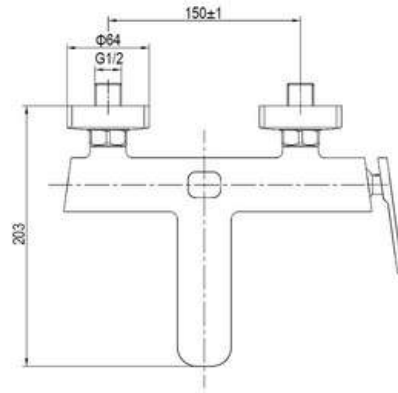

SD93137

**PRODUCT DESCRIPTION**

**MATERIAL:** Brass  
**FEATURE:** Single handle bath mixer, brass body, ceramic cartridge insert  $\Phi 35$

■ Brushed zirconium gold

SD93161

**PRODUCT DESCRIPTION**

**MATERIAL:** Brass  
**FEATURE:** Wall mounted single handle basin mixer, brass body, ceramic cartridge insert  $\Phi 35$