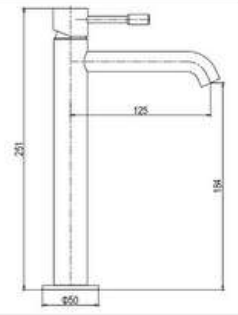

PRODUCT DESCRIPTION

MATERIAL: Stainless steel, chrome plating
FEATURE: Single handle bath mixer,
Stainless steel body, ceramic cartridge insert $\Phi 35$

PRODUCT DESCRIPTION

MATERIAL: Stainless steel, chrome plating
FEATURE: Single handle high basin mixer,
Stainless steel body, ceramic cartridge insert $\Phi 25$

PRODUCT DESCRIPTION

MATERIAL: Stainless steel, chrome plating
FEATURE: Single handle high basin mixer,
Stainless steel body, ceramic cartridge insert $\Phi 35$

PRODUCT DESCRIPTION

MATERIAL: Stainless steel, chrome plating
FEATURE: Single handle basin mixer,
Stainless steel body, ceramic cartridge insert $\Phi 25$

PRODUCT DESCRIPTION

MATERIAL: Stainless steel, chrome plating
FEATURE: Single handle basin mixer,
Stainless steel body, ceramic cartridge insert $\Phi 35$

PRODUCT DESCRIPTION

MATERIAL: Stainless steel, chrome plating
FEATURE: Single handle bidet mixer,
Stainless steel body, ceramic cartridge insert $\Phi 25$

PRODUCT DESCRIPTION

MATERIAL: Stainless steel, chrome plating
FEATURE: Single handle kitchen mixer,
Stainless steel body, ceramic cartridge insert $\Phi 35$

PRODUCT DESCRIPTION

MATERIAL: Stainless steel, chrome plating
FEATURE: Single handle high basin mixer,
Stainless steel body, ceramic cartridge insert $\Phi 35$

PRODUCT DESCRIPTION

MATERIAL: Stainless steel, chrome plating
FEATURE: Single handle shower mixer,
Stainless steel body, ceramic cartridge insert $\Phi 35$

SD93877S

FURAAT
COLLECTION