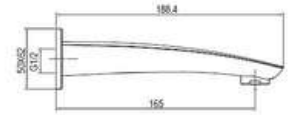

SD93331

**PRODUCT DESCRIPTION**

**MATERIAL:** Brass, chrome plating  
**FEATURE:** Single handle concealed bath mixer, brass body, ceramic cartridge insert  $\Phi 35$

SD93331RB

**PRODUCT DESCRIPTION**

**MATERIAL:** Brass, chrome plating  
**FEATURE:** Basin spout, Brass body