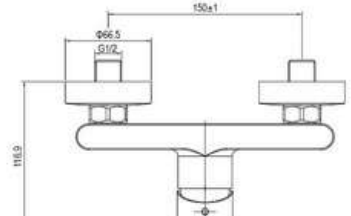

PRODUCT DESCRIPTION

MATERIAL: Brass, chrome plating
FEATURE: Single handle shower mixer, brass body, ceramic cartridge insert $\Phi 35$