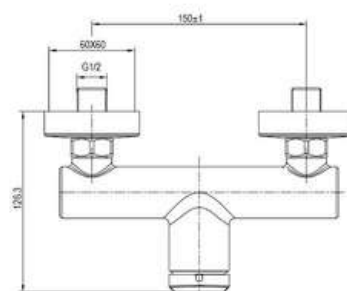

PRODUCT DESCRIPTION

MATERIAL: Brass, chrome plating
FEATURE: Single handle shower mixer, brass body, ceramic cartridge insert $\Phi 35$