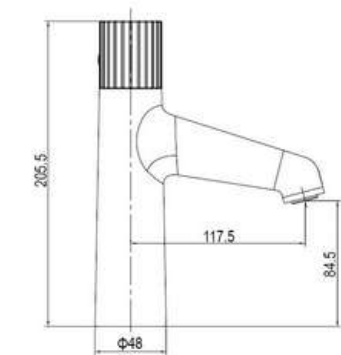

■ Black

SD93771

**PRODUCT DESCRIPTION**

**MATERIAL:** Brass, chrome plating  
**FEATURE:** Single handle basin mixer, brass body, ceramic cartridge insert  $\Phi 35$

SD93771-2

**PRODUCT DESCRIPTION**

**MATERIAL:** Brass, chrome plating  
**FEATURE:** Single handle basin mixer, brass body, ceramic cartridge insert  $\Phi 35$