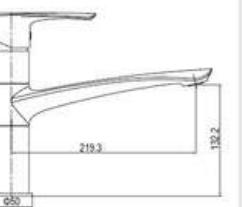

PRODUCT DESCRIPTION

MATERIAL: Brass
FEATURE: Single handle bath mixer, brass body, ceramic cartridge insert $\Phi 35$

■ Titanium gold

PRODUCT DESCRIPTION

MATERIAL: Brass
FEATURE: Single handle basin mixer, brass body, ceramic cartridge insert $\Phi 35$

■ Titanium gold

PRODUCT DESCRIPTION

MATERIAL: Brass
FEATURE: Single handle high basin mixer, brass body, ceramic cartridge insert $\Phi 35$

■ Titanium gold

PRODUCT DESCRIPTION

MATERIAL: Brass, chrome plating
FEATURE: Single handle basin mixer, brass body, ceramic cartridge insert $\Phi 25$

PRODUCT DESCRIPTION

MATERIAL: Brass
FEATURE: Single handle bidet mixer, brass body, ceramic cartridge insert $\Phi 35$

■ Titanium gold

PRODUCT DESCRIPTION

MATERIAL: Brass, chrome plating
FEATURE: Single handle high basin mixer, brass body, ceramic cartridge insert $\Phi 25$

PRODUCT DESCRIPTION

MATERIAL: Brass
FEATURE: Single handle kitchen mixer, brass body, ceramic cartridge insert $\Phi 35$

■ Titanium gold

PRODUCT DESCRIPTION

MATERIAL: Brass, chrome plating
FEATURE: Single handle bidet mixer, brass body, ceramic cartridge insert $\Phi 25$

PRODUCT DESCRIPTION

MATERIAL: Brass
FEATURE: Single handle shower mixer, brass body, ceramic cartridge insert $\Phi 35$

■ Titanium gold