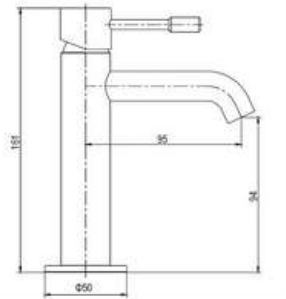

PRODUCT DESCRIPTION

MATERIAL: Stainless steel, chrome plating
FEATURE: Single handle bath mixer,
Stainless steel body, ceramic cartridge insert $\Phi 35$

PRODUCT DESCRIPTION

MATERIAL: Stainless steel, chrome plating
FEATURE: Single handle high basin mixer,
Stainless steel body, ceramic cartridge insert $\Phi 25$

PRODUCT DESCRIPTION

MATERIAL: Stainless steel, chrome plating
FEATURE: Single handle high basin mixer,
Stainless steel body, ceramic cartridge insert $\Phi 35$

PRODUCT DESCRIPTION

MATERIAL: Stainless steel, chrome plating
FEATURE: Single handle basin mixer,
Stainless steel body, ceramic cartridge insert $\Phi 25$

PRODUCT DESCRIPTION

MATERIAL: Stainless steel, chrome plating
FEATURE: Single handle basin mixer,
Stainless steel body, ceramic cartridge insert $\Phi 35$

PRODUCT DESCRIPTION

MATERIAL: Stainless steel, chrome plating
FEATURE: Single handle bidet mixer,
Stainless steel body, ceramic cartridge insert $\Phi 25$

PRODUCT DESCRIPTION

MATERIAL: Stainless steel, chrome plating
FEATURE: Single handle kitchen mixer,
Stainless steel body, ceramic cartridge insert $\Phi 35$

PRODUCT DESCRIPTION

MATERIAL: Stainless steel, chrome plating
FEATURE: Single handle high basin mixer,
Stainless steel body, ceramic cartridge insert $\Phi 35$

PRODUCT DESCRIPTION

MATERIAL: Stainless steel, chrome plating
FEATURE: Single handle shower mixer,
Stainless steel body, ceramic cartridge insert $\Phi 35$

SD93877S

FURAAT
COLLECTION