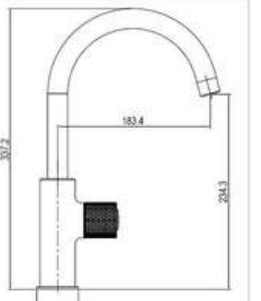

SD93735

**PRODUCT DESCRIPTION**

**MATERIAL:** Brass  
**FEATURE:** Single handle bath mixer, brass body, ceramic cartridge insert  $\Phi 35$

■ Gun metal

SD93761

**PRODUCT DESCRIPTION**

**MATERIAL:** Brass  
**FEATURE:** Single handle basin mixer, brass body, ceramic cartridge insert  $\Phi 25$