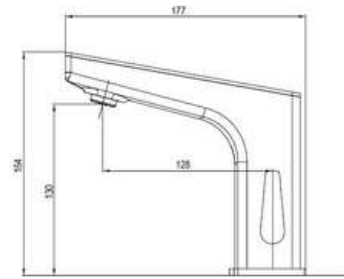

PRODUCT DESCRIPTION

MATERIAL: Brass, chrome plating
FEATURE: Hot/Cold water sensor mixer