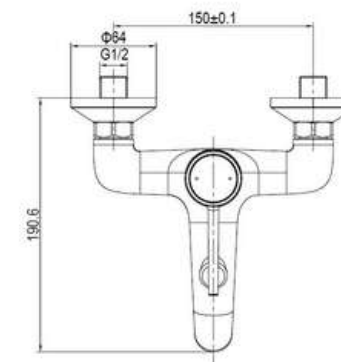

PRODUCT DESCRIPTION

MATERIAL: Brass
FEATURE: Single handle basin mixer, brass body, ceramic cartridge insert $\Phi 35$

■ Black

PRODUCT DESCRIPTION

MATERIAL: Brass, chrome plating
FEATURE: Single handle bath mixer, brass body, ceramic cartridge insert $\Phi 35$

PRODUCT DESCRIPTION

MATERIAL: Brass
FEATURE: Single handle bath mixer, brass body, ceramic cartridge insert $\Phi 35$

■ Black

PRODUCT DESCRIPTION

MATERIAL: Brass, chrome plating
FEATURE: Single handle basin mixer, brass body, ceramic cartridge insert $\Phi 35$

PRODUCT DESCRIPTION

MATERIAL: Brass, chrome plating
FEATURE: Single handle basin mixer, brass body, ceramic cartridge insert $\Phi 35$