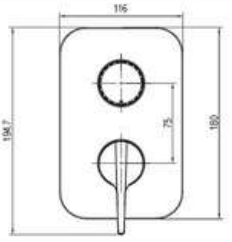

PRODUCT DESCRIPTION

MATERIAL: Brass, chrome plating
FEATURE: Single handle concealed bath mixer, brass body, ceramic cartridge insert $\Phi 35$