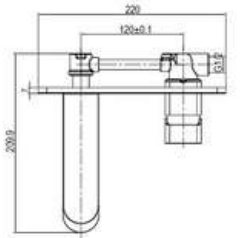

PRODUCT DESCRIPTION

MATERIAL: Brass, chrome plating
FEATURE: Wall mounted single handle basin mixer, brass body, ceramic cartridge insert $\Phi 35$