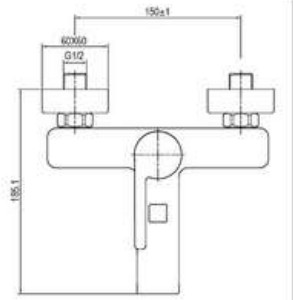

PRODUCT DESCRIPTION

MATERIAL: Brass, chrome plating
FEATURE: Single handle bath mixer,
brass body, ceramic cartridge insert $\Phi 35$