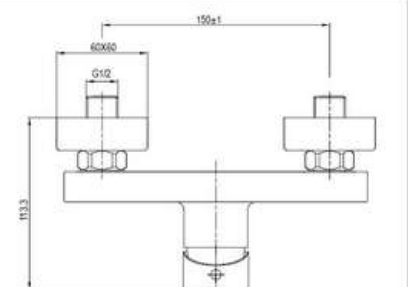

PRODUCT DESCRIPTION

MATERIAL: Brass, chrome plating
FEATURE: Single handle shower mixer,
brass body, ceramic cartridge insert $\Phi 35$