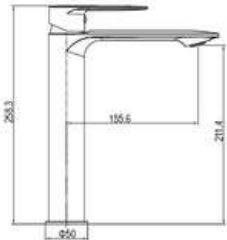

PRODUCT DESCRIPTION

MATERIAL: Brass, chrome plating
FEATURE: Single handle high basin mixer, brass body, ceramic cartridge insert $\Phi 35$