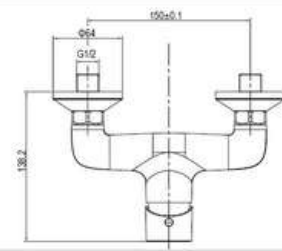

PRODUCT DESCRIPTION

MATERIAL: Brass, chrome plating
FEATURE: Single handle shower mixer, brass body, ceramic cartridge insert $\Phi 35$