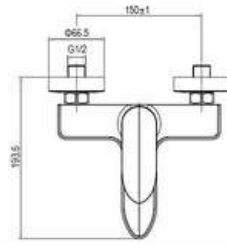

PRODUCT DESCRIPTION

MATERIAL: Brass, chrome plating
FEATURE: Single handle bath mixer, brass body, ceramic cartridge insert $\Phi 35$