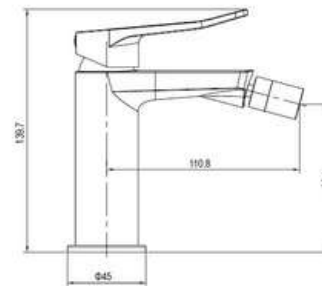

■ Gun metal

SD93763

**PRODUCT DESCRIPTION**

**MATERIAL:** Brass  
**FEATURE:** Single handle bidet mixer, brass body, ceramic cartridge insert  $\Phi 25$

■ Gun metal

SD93764

**PRODUCT DESCRIPTION**

**MATERIAL:** Brass  
**FEATURE:** Single handle kitchen mixer, brass body, ceramic cartridge insert  $\Phi 25$