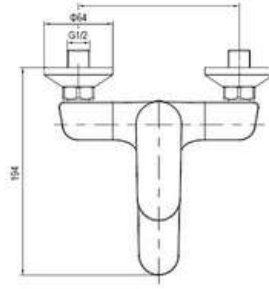

**MATERIAL:** Brass, chrome plating  
**FEATURE:** Single handle bath mixer, brass body, ceramic cartridge insert  $\Phi 35$

SD93841

**PRODUCT DESCRIPTION**

**MATERIAL:** Brass  
**FEATURE:** Single handle bath mixer, brass body, ceramic cartridge insert  $\Phi 35$