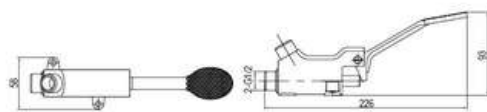

**SD9C109**

**PRODUCT DESCRIPTION**

**MATERIAL:** Brass, chrome plating  
**FEATURE:** Pedal valve, brass body, cold water

SD9D034

**PRODUCT DESCRIPTION**

**MATERIAL:** Brass, chrome plating  
**FEATURE:** Pedal valve, brass body, cold water