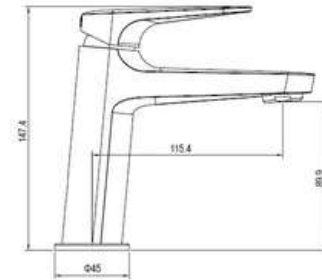

■ Black

SD93841

**PRODUCT DESCRIPTION**

**MATERIAL:** Brass, chrome plating  
**FEATURE:** Single handle basin mixer, brass body, ceramic cartridge insert  $\Phi 25$

SD93843

**PRODUCT DESCRIPTION**

**MATERIAL:** Brass  
**FEATURE:** Single handle basin mixer, brass body, ceramic cartridge insert  $\Phi 25$