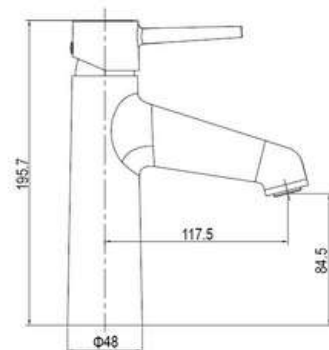

PRODUCT DESCRIPTION

MATERIAL: Brass
FEATURE: Single handle basin mixer, brass body, ceramic cartridge insert $\Phi 35$

■ Black

PRODUCT DESCRIPTION

MATERIAL: Brass, chrome plating
FEATURE: Single handle bath mixer, brass body, ceramic cartridge insert $\Phi 35$

PRODUCT DESCRIPTION

MATERIAL: Brass
FEATURE: Single handle bath mixer, brass body, ceramic cartridge insert $\Phi 35$

■ Black

PRODUCT DESCRIPTION

MATERIAL: Brass, chrome plating
FEATURE: Single handle basin mixer, brass body, ceramic cartridge insert $\Phi 35$

PRODUCT DESCRIPTION

MATERIAL: Brass, chrome plating
FEATURE: Single handle basin mixer, brass body, ceramic cartridge insert $\Phi 35$