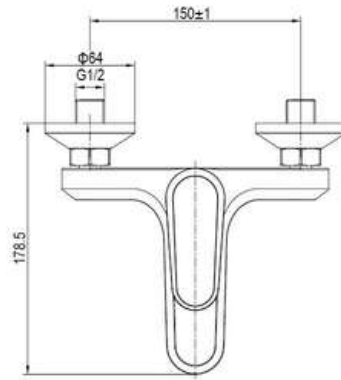

PRODUCT DESCRIPTION

MATERIAL: Brass, chrome plating
FEATURE: Single handle bath mixer, brass body, ceramic cartridge insert $\Phi 35$