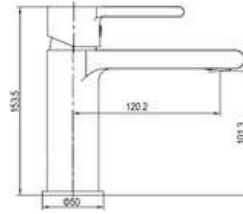

PRODUCT DESCRIPTION

MATERIAL: Brass, chrome plating
FEATURE: Single handle basin mixer,
brass body, ceramic cartridge insert $\Phi 35$