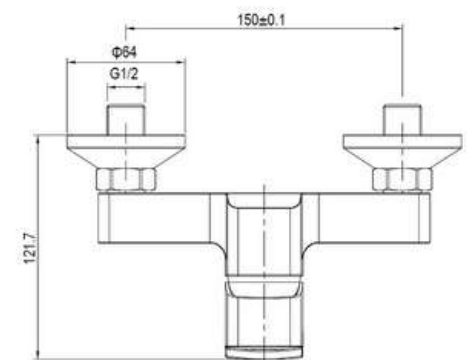

PRODUCT DESCRIPTION

MATERIAL: Brass, chrome plating
FEATURE: Single handle bath mixer,
Brass body, ceramic cartridge insert $\Phi 35$

PRODUCT DESCRIPTION

MATERIAL: Brass
FEATURE: Single handle bath mixer,
Brass body, ceramic cartridge insert $\Phi 35$

☐ White

PRODUCT DESCRIPTION

MATERIAL: Brass, chrome plating
FEATURE: Single handle basin mixer,
Brass body, ceramic cartridge insert $\Phi 25$

PRODUCT DESCRIPTION

MATERIAL: Brass
FEATURE: Single handle basin mixer,
Brass body, ceramic cartridge insert $\Phi 25$

☐ White

PRODUCT DESCRIPTION

MATERIAL: Brass, chrome plating
FEATURE: Single handle kitchen mixer,
Brass body, ceramic cartridge insert $\Phi 25$

PRODUCT DESCRIPTION

MATERIAL: Brass
FEATURE: Single handle kitchen mixer,
Brass body, ceramic cartridge insert $\Phi 25$

☐ White

PRODUCT DESCRIPTION

MATERIAL: Brass, chrome plating
FEATURE: Single handle shower mixer,
Brass body, ceramic cartridge insert $\Phi 35$

PRODUCT DESCRIPTION

MATERIAL: Brass
FEATURE: Single handle shower mixer,
Brass body, ceramic cartridge insert $\Phi 35$

☐ White