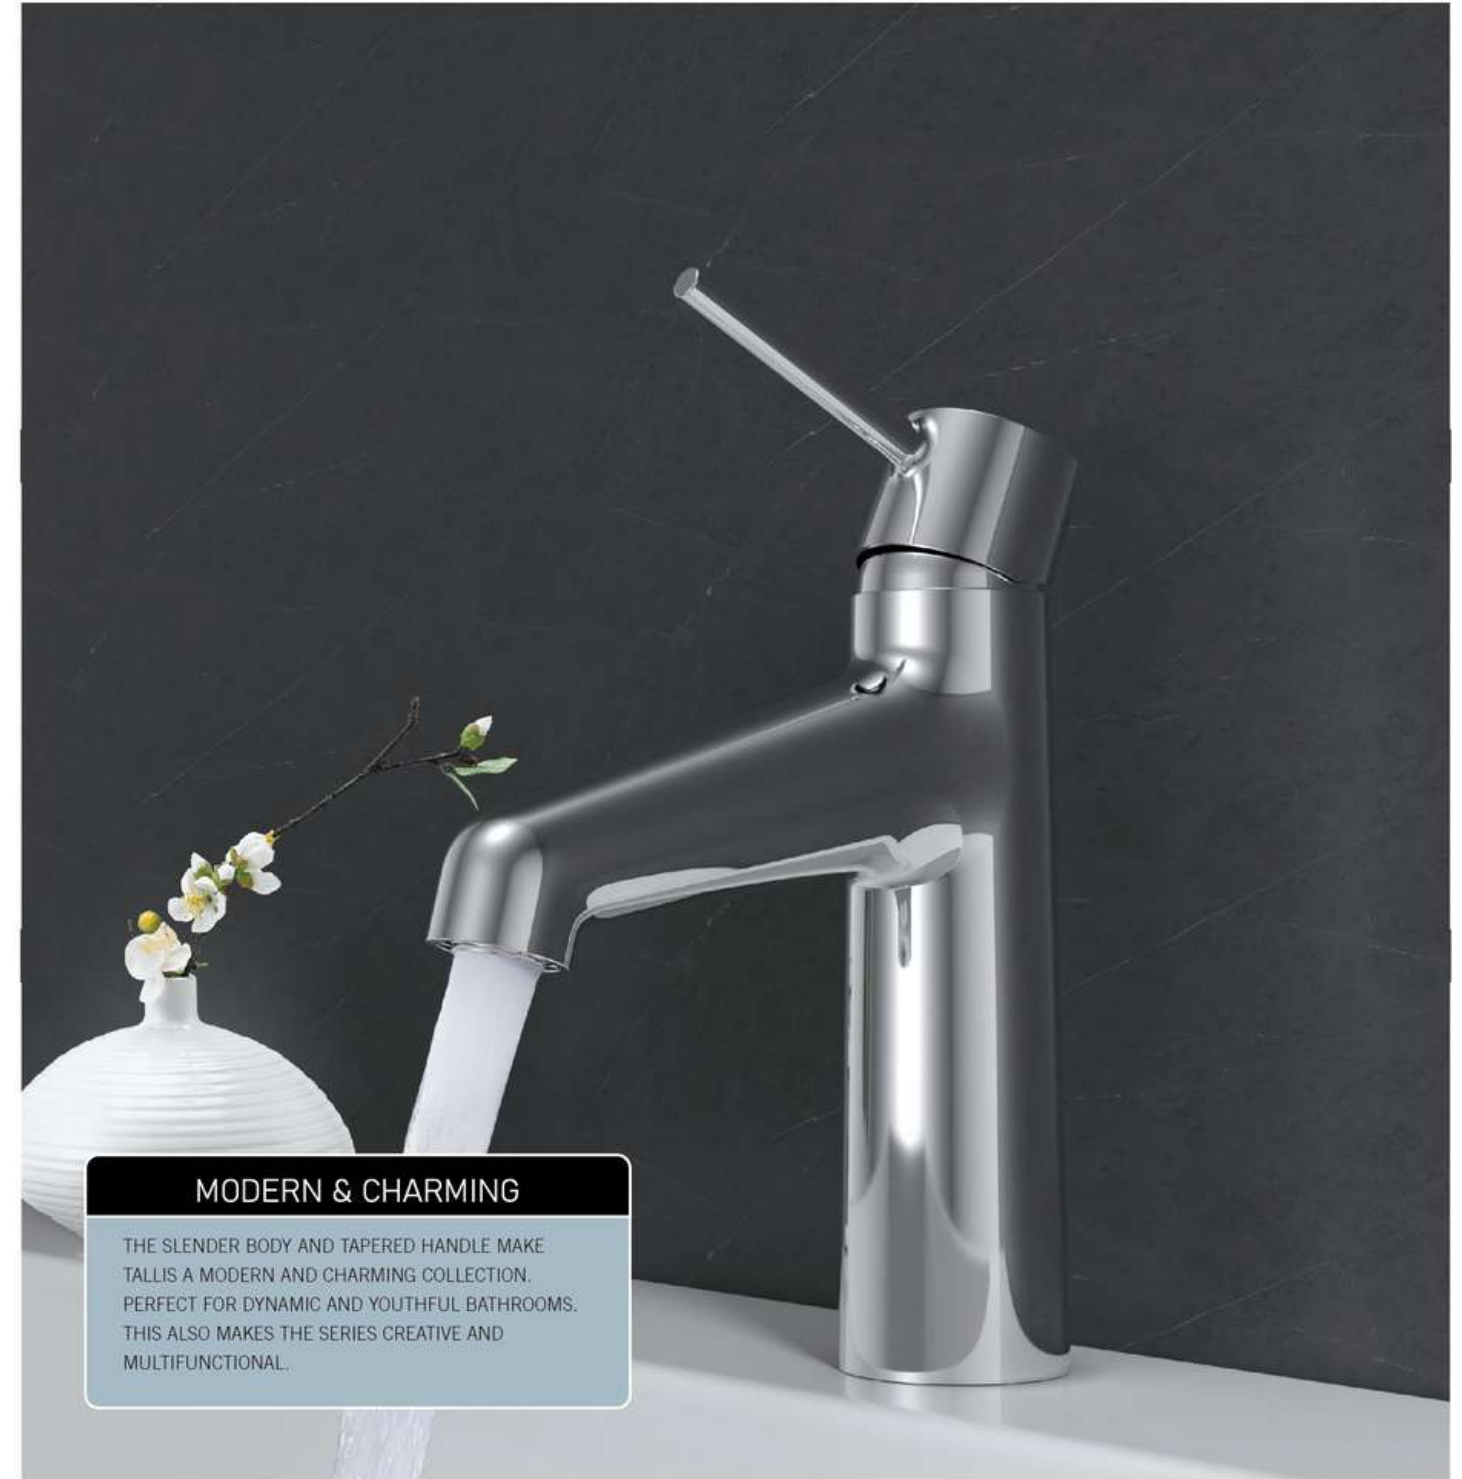

■ Gun metal

SD93765

**PRODUCT DESCRIPTION**

**MATERIAL:** Brass  
**FEATURE:** Single handle shower mixer, brass body, ceramic cartridge insert  $\Phi 35$

■ Gun metal

SD93767

**MODERN & CHARMING**

THE SLENDER BODY AND TAPERED HANDLE MAKE TALLIS A MODERN AND CHARMING COLLECTION. PERFECT FOR DYNAMIC AND YOUTHFUL BATHROOMS. THIS ALSO MAKES THE SERIES CREATIVE AND MULTIFUNCTIONAL.

**PRODUCT DESCRIPTION**

**MATERIAL:** Brass, chrome plating  
**FEATURE:** Single handle basin mixer, brass body, ceramic cartridge insert  $\Phi 35$

SD93773

**PRODUCT DESCRIPTION**

**MATERIAL:** Brass  
**FEATURE:** Single handle basin mixer, brass body, ceramic cartridge insert  $\Phi 35$