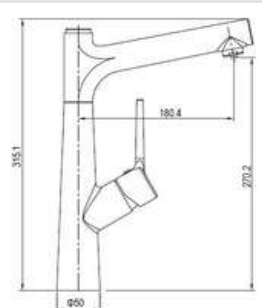

PRODUCT DESCRIPTION

MATERIAL: Brass, chrome plating
FEATURE: Single handle kitchen mixer, brass body, ceramic cartridge insert G3/8

PRODUCT DESCRIPTION

MATERIAL: Brass, chrome plating
FEATURE: Single handle kitchen mixer, brass body, ceramic cartridge insert $\Phi 25$

PRODUCT DESCRIPTION

MATERIAL: Brass
FEATURE: Single handle kitchen mixer, brass body, ceramic cartridge insert G3/8

■ Black

PRODUCT DESCRIPTION

MATERIAL: Brass, chrome plating
FEATURE: Single handle kitchen mixer, brass body, ceramic cartridge insert $\Phi 35$

PRODUCT DESCRIPTION

MATERIAL: Brass, chrome plating
FEATURE: Single handle kitchen mixer, brass body, ceramic cartridge insert $\Phi 35$

PRODUCT DESCRIPTION

MATERIAL: Brass
FEATURE: Single handle kitchen mixer, brass body, ceramic cartridge insert $\Phi 35$

■ Gun black

PRODUCT DESCRIPTION

MATERIAL: Zinc+Brass, chrome plating
FEATURE: Single handle kitchen mixer, Zinc+Brass body, ceramic cartridge insert $\Phi 35$

PRODUCT DESCRIPTION

MATERIAL: Brass
FEATURE: Single handle kitchen mixer, brass body, ceramic cartridge insert $\Phi 35$

■ Copper with Aged Patina color finishing

PRODUCT DESCRIPTION

MATERIAL: Zinc+Brass, chrome plating
FEATURE: Single handle kitchen mixer, Zinc+Brass body, ceramic cartridge insert $\Phi 35$

**FURAAT
COLLECTION**