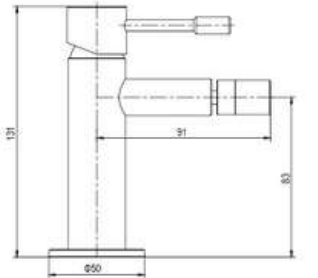

**MATERIAL:** Stainless steel, chrome plating  
**FEATURE:** Single handle basin mixer,  
Stainless steel body, ceramic cartridge insert  $\Phi 35$

SD93873S

**PRODUCT DESCRIPTION**

**MATERIAL:** Stainless steel, chrome plating  
**FEATURE:** Single handle bidet mixer,  
Stainless steel body, ceramic cartridge insert  $\Phi 25$