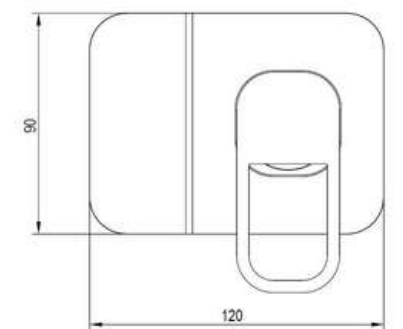

PRODUCT DESCRIPTION

MATERIAL: Brass
FEATURE: Single handle concealed shower mixer, brass body, ceramic cartridge insert $\Phi 35$

■ Brushed zirconium gold