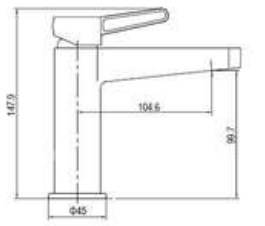

SD93121

**PRODUCT DESCRIPTION**

**MATERIAL:** Brass, chrome plating  
**FEATURE:** Single handle bath mixer, brass body, ceramic cartridge insert  $\Phi 35$

SD93131

**PRODUCT DESCRIPTION**

**MATERIAL:** Brass, chrome plating  
**FEATURE:** Single handle basin mixer, brass body, ceramic cartridge insert  $\Phi 25$