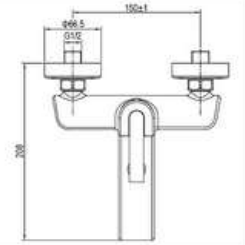

SD93239A

**PRODUCT DESCRIPTION**

**MATERIAL:** Brass, chrome plating  
**FEATURE:** Single handle bath mixer, brass body, ceramic cartridge insert  $\Phi 35$

SD93261

**PRODUCT DESCRIPTION**

**MATERIAL:** Brass, chrome plating  
**FEATURE:** Single handle bath mixer, brass body, ceramic cartridge insert  $\Phi 35$