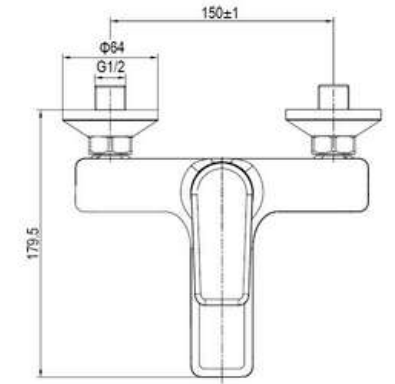

SD93357

**PRODUCT DESCRIPTION**

**MATERIAL:** Brass, chrome plating  
**FEATURE:** Single handle bath mixer, brass body, ceramic cartridge insert  $\Phi 35$

SD93221

**PRODUCT DESCRIPTION**

**MATERIAL:** Brass, chrome plating  
**FEATURE:** Single handle bath mixer, brass body, ceramic cartridge insert  $\Phi 35$