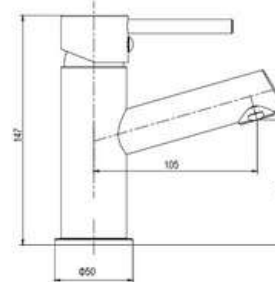

PRODUCT DESCRIPTION

MATERIAL: Stainless steel, chrome plating
FEATURE: Single handle bath mixer,
Stainless steel body, ceramic cartridge insert $\Phi 35$

PRODUCT DESCRIPTION

MATERIAL: Stainless steel, chrome plating
FEATURE: Single handle high basin mixer,
Stainless steel body, ceramic cartridge insert $\Phi 25$

PRODUCT DESCRIPTION

MATERIAL: Stainless steel, chrome plating
FEATURE: Single handle high basin mixer,
Stainless steel body, ceramic cartridge insert $\Phi 35$

PRODUCT DESCRIPTION

MATERIAL: Stainless steel, chrome plating
FEATURE: Single handle basin mixer,
Stainless steel body, ceramic cartridge insert $\Phi 25$

PRODUCT DESCRIPTION

MATERIAL: Stainless steel, chrome plating
FEATURE: Single handle basin mixer,
Stainless steel body, ceramic cartridge insert $\Phi 35$

PRODUCT DESCRIPTION

MATERIAL: Stainless steel, chrome plating
FEATURE: Single handle bidet mixer,
Stainless steel body, ceramic cartridge insert $\Phi 25$

PRODUCT DESCRIPTION

MATERIAL: Stainless steel, chrome plating
FEATURE: Single handle kitchen mixer,
Stainless steel body, ceramic cartridge insert $\Phi 35$

PRODUCT DESCRIPTION

MATERIAL: Stainless steel, chrome plating
FEATURE: Single handle high basin mixer,
Stainless steel body, ceramic cartridge insert $\Phi 35$

PRODUCT DESCRIPTION

MATERIAL: Stainless steel, chrome plating
FEATURE: Single handle shower mixer,
Stainless steel body, ceramic cartridge insert $\Phi 35$

SD93877S

FURAAT
COLLECTION