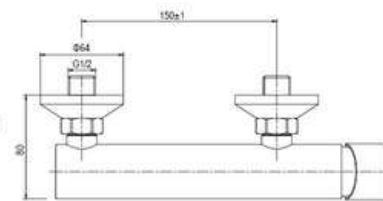

**MATERIAL:** Stainless steel, chrome plating  
**FEATURE:** Single handle high basin mixer,  
Stainless steel body, ceramic cartridge insert  $\Phi 35$

SD93533A-S

**PRODUCT DESCRIPTION**

**MATERIAL:** Stainless steel, chrome plating  
**FEATURE:** Single handle shower mixer,  
Stainless steel body, ceramic cartridge insert  $\Phi 35$