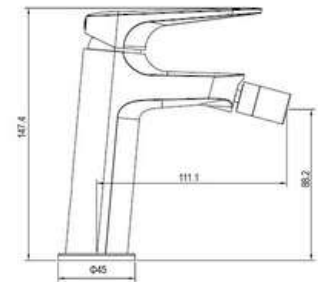

PRODUCT DESCRIPTION

MATERIAL: Brass, chrome plating
FEATURE: Single handle bath mixer, brass body, ceramic cartridge insert $\Phi 35$

SD93841

PRODUCT DESCRIPTION

MATERIAL: Brass
FEATURE: Single handle bath mixer, brass body, ceramic cartridge insert $\Phi 35$

■ Black

SD93841

PRODUCT DESCRIPTION

MATERIAL: Brass, chrome plating
FEATURE: Single handle basin mixer, brass body, ceramic cartridge insert $\Phi 25$

SD93843

PRODUCT DESCRIPTION

MATERIAL: Brass
FEATURE: Single handle basin mixer, brass body, ceramic cartridge insert $\Phi 25$

■ Black

SD93843

PRODUCT DESCRIPTION

MATERIAL: Brass, chrome plating
FEATURE: Single handle bidet mixer, brass body, ceramic cartridge insert $\Phi 25$

SD93844

PRODUCT DESCRIPTION

MATERIAL: Brass
FEATURE: Single handle bidet mixer, brass body, ceramic cartridge insert $\Phi 25$

■ Black

SD93844

PRODUCT DESCRIPTION

MATERIAL: Brass, chrome plating
FEATURE: Single handle kitchen mixer, brass body, ceramic cartridge insert $\Phi 35$

SD93845

PRODUCT DESCRIPTION

MATERIAL: Brass
FEATURE: Single handle kitchen mixer, brass body, ceramic cartridge insert $\Phi 35$

■ Black

SD93845

PRODUCT DESCRIPTION

MATERIAL: Brass, chrome plating
FEATURE: Single handle shower mixer, brass body, ceramic cartridge insert $\Phi 35$

SD93847

PRODUCT DESCRIPTION

MATERIAL: Brass
FEATURE: Single handle shower mixer, brass body, ceramic cartridge insert $\Phi 35$

■ Black

SD93847