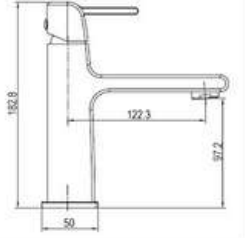

SD93271

**PRODUCT DESCRIPTION**

**MATERIAL:** Brass, chrome plating  
**FEATURE:** Single handle basin mixer, brass body, ceramic cartridge insert  $\Phi 35$

SD93263

**PRODUCT DESCRIPTION**

**MATERIAL:** Brass, chrome plating  
**FEATURE:** Single handle basin mixer, brass body, ceramic cartridge insert  $\Phi 25$