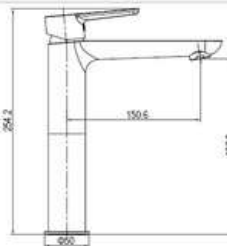

■ Titanium gold

SD93444

**PRODUCT DESCRIPTION**

**MATERIAL:** Brass, chrome plating  
**FEATURE:** Single handle high basin mixer, brass body, ceramic cartridge insert  $\Phi 25$

SD93433A

**PRODUCT DESCRIPTION**