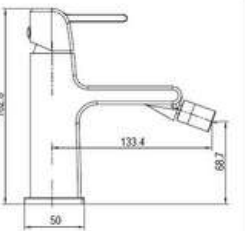

SD93273A

**PRODUCT DESCRIPTION**

**MATERIAL:** Brass, chrome plating  
**FEATURE:** Single handle bidet mixer, brass body, ceramic cartridge insert  $\Phi 35$

SD93264

**PRODUCT DESCRIPTION**

**MATERIAL:** Brass, chrome plating  
**FEATURE:** Single handle bidet mixer, brass body, ceramic cartridge insert  $\Phi 25$