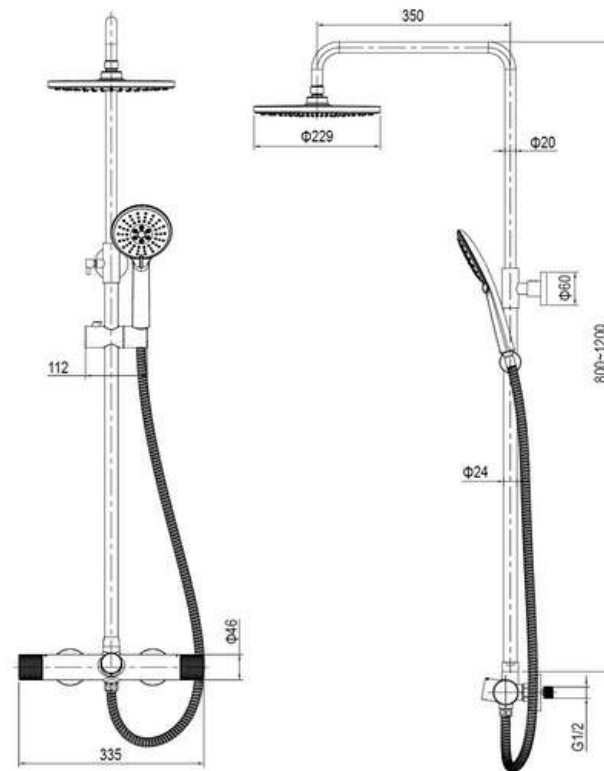

PRODUCT DESCRIPTION

MATERIAL: Brass faucet + stainless steel shower tube

FEATURE:

- ABS Top shower(material can change to stainless steel or brass)
- ABS Hand shower(material can change to stainless steel or brass)
- 150cm stainless steel shower hose(material can change to PVC shower hose)
- Function: Temperature display
- Finish: Chrome plating

■ Chrome