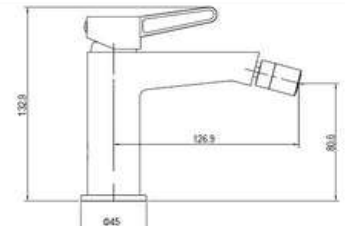

SD93123A

**PRODUCT DESCRIPTION**

**MATERIAL:** Brass, chrome plating  
**FEATURE:** Single handle high basin mixer, brass body, ceramic cartridge insert  $\Phi 25$

SD93133A

**PRODUCT DESCRIPTION**

**MATERIAL:** Brass, chrome plating  
**FEATURE:** Single handle bidet mixer, brass body, ceramic cartridge insert  $\Phi 25$