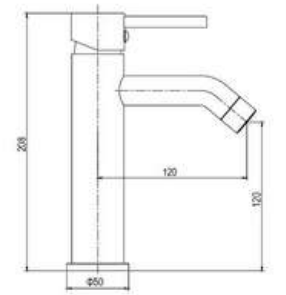

PRODUCT DESCRIPTION

MATERIAL: Stainless steel, chrome plating
FEATURE: Single handle high basin mixer,
Stainless steel body, ceramic cartridge insert $\Phi 35$