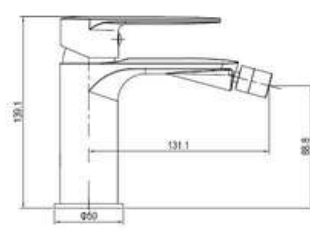

PRODUCT DESCRIPTION

MATERIAL: Brass, chrome plating
FEATURE: Single handle bidet mixer, brass body, ceramic cartridge insert $\Phi 35$