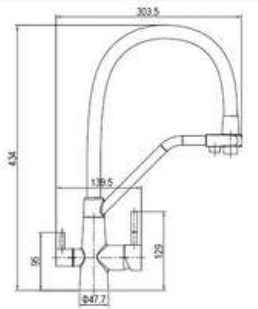

**MATERIAL:** Stainless steel, chrome plating  
**FEATURE:** Single handle kitchen mixer, stainless steel body, ceramic cartridge insert  $\Phi$ 35

SD62035-3-A-S

**PRODUCT DESCRIPTION**

**MATERIAL:** Stainless steel, SS brushed  
**FEATURE:** Single handle kitchen mixer, stainless steel body, ceramic cartridge insert  $\Phi$ 35