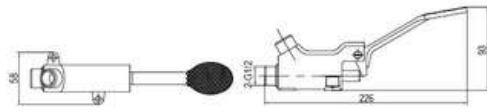

**SD9C109**

**PRODUCT DESCRIPTION**

**MATERIAL:** Brass, chrome plating  
**FEATURE:** Pedal valve, brass body, cold water

SD9D034

**PRODUCT DESCRIPTION**

**MATERIAL:** Brass, chrome plating  
**FEATURE:** Pedal valve, brass body, cold water