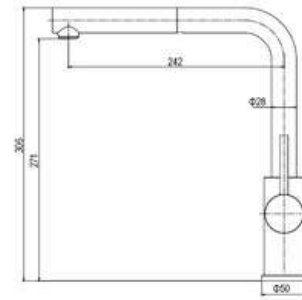

PRODUCT DESCRIPTION

MATERIAL: Stainless steel, chrome plating
FEATURE: Single handle kitchen mixer, stainless steel body, ceramic cartridge insert Φ 35