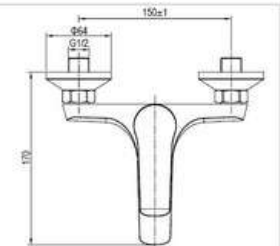

SD93353

**PRODUCT DESCRIPTION**

**MATERIAL:** Brass, chrome plating  
**FEATURE:** Single handle bidet mixer, brass body, ceramic cartridge insert  $\Phi 25$

SD93334

**PRODUCT DESCRIPTION**

**MATERIAL:** Brass, chrome plating  
**FEATURE:** Single handle bath mixer, brass body, ceramic cartridge insert  $\Phi 35$