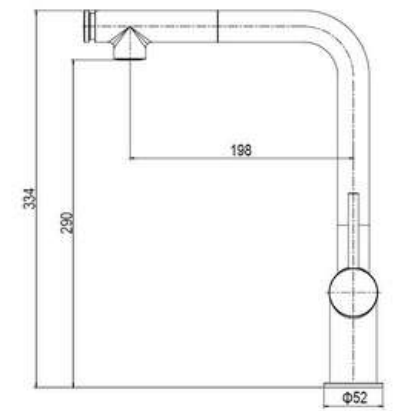

PRODUCT DESCRIPTION

MATERIAL: Zinc+Brass, chrome plating
FEATURE: Single handle kitchen mixer,
Zinc+Brass body, ceramic cartridge insert $\Phi 35$