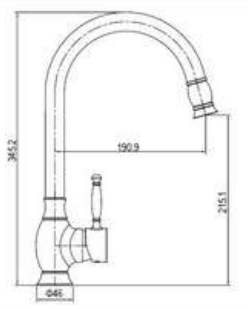

PRODUCT DESCRIPTION

MATERIAL: Brass, chrome plating
FEATURE: Single handle kitchen mixer, brass body, ceramic cartridge insert G3/8

PRODUCT DESCRIPTION

MATERIAL: Brass, chrome plating
FEATURE: Single handle kitchen mixer, brass body, ceramic cartridge insert $\Phi 25$

PRODUCT DESCRIPTION

MATERIAL: Brass
FEATURE: Single handle kitchen mixer, brass body, ceramic cartridge insert G3/8

■ Black

PRODUCT DESCRIPTION

MATERIAL: Brass, chrome plating
FEATURE: Single handle kitchen mixer, brass body, ceramic cartridge insert $\Phi 35$

PRODUCT DESCRIPTION

MATERIAL: Brass, chrome plating
FEATURE: Single handle kitchen mixer, brass body, ceramic cartridge insert $\Phi 35$

PRODUCT DESCRIPTION

MATERIAL: Brass
FEATURE: Single handle kitchen mixer, brass body, ceramic cartridge insert $\Phi 35$

■ Gun black

PRODUCT DESCRIPTION

MATERIAL: Zinc+Brass, chrome plating
FEATURE: Single handle kitchen mixer, Zinc+Brass body, ceramic cartridge insert $\Phi 35$

PRODUCT DESCRIPTION

MATERIAL: Brass
FEATURE: Single handle kitchen mixer, brass body, ceramic cartridge insert $\Phi 35$

■ Copper with Aged Patina color finishing

PRODUCT DESCRIPTION

MATERIAL: Zinc+Brass, chrome plating
FEATURE: Single handle kitchen mixer, Zinc+Brass body, ceramic cartridge insert $\Phi 35$

**FURAAT
COLLECTION**