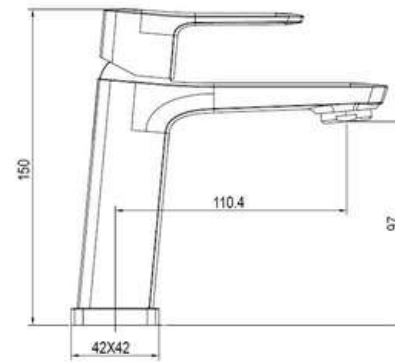

White

SD93791

**PRODUCT DESCRIPTION**

**MATERIAL:** Brass, chrome plating  
**FEATURE:** Single handle basin mixer,  
Brass body, ceramic cartridge insert  $\Phi 25$

SD93793

**PRODUCT DESCRIPTION**

**MATERIAL:** Brass  
**FEATURE:** Single handle basin mixer,  
Brass body, ceramic cartridge insert  $\Phi 25$