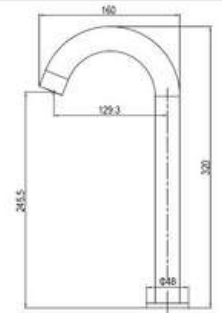

PRODUCT DESCRIPTION

MATERIAL: Brass, chrome plating
FEATURE: Cold water sensor mixer