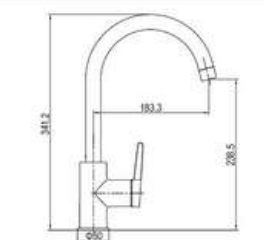

PRODUCT DESCRIPTION

MATERIAL: Zinc+Brass, chrome plating
FEATURE: Single handle kitchen mixer, Zinc alloy body, brass insert ceramic cartridge insert $\Phi 35$