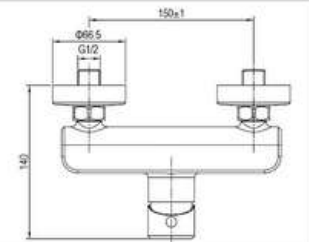

PRODUCT DESCRIPTION

MATERIAL: Brass, chrome plating
FEATURE: Single handle shower mixer, brass body, ceramic cartridge insert $\Phi 25$