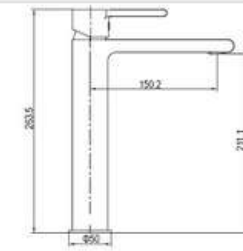

PRODUCT DESCRIPTION

MATERIAL: Brass, chrome plating
FEATURE: Single handle high basin mixer,
brass body, ceramic cartridge insert $\Phi 35$