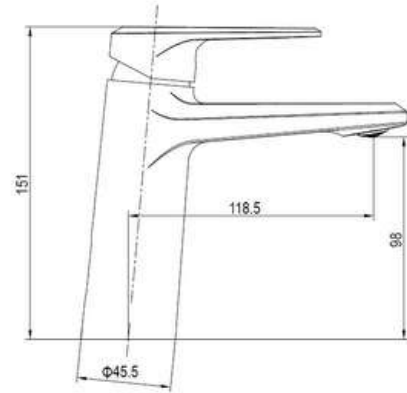

PRODUCT DESCRIPTION

MATERIAL: Brass, chrome plating
FEATURE: Single handle basin mixer, brass body, ceramic cartridge insert $\Phi 35$