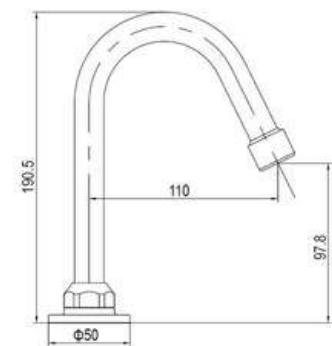

SD9D035

**PRODUCT DESCRIPTION**

**MATERIAL:** Brass, chrome plating  
**FEATURE:** Pedal valve, brass body, cold water

SD9D036

**PRODUCT DESCRIPTION**

**MATERIAL:** Brass, chrome plating  
**FEATURE:** Pedal valve, brass body, cold water