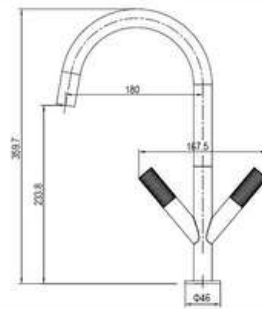

PRODUCT DESCRIPTION

MATERIAL: Brass, chrome plating
FEATURE: Single handle kitchen mixer, brass body, ceramic cartridge insert G3/8

PRODUCT DESCRIPTION

MATERIAL: Brass, chrome plating
FEATURE: Single handle kitchen mixer, brass body, ceramic cartridge insert $\Phi 25$

PRODUCT DESCRIPTION

MATERIAL: Brass
FEATURE: Single handle kitchen mixer, brass body, ceramic cartridge insert G3/8

■ Black

PRODUCT DESCRIPTION

MATERIAL: Brass, chrome plating
FEATURE: Single handle kitchen mixer, brass body, ceramic cartridge insert $\Phi 35$

PRODUCT DESCRIPTION

MATERIAL: Brass, chrome plating
FEATURE: Single handle kitchen mixer, brass body, ceramic cartridge insert $\Phi 35$

PRODUCT DESCRIPTION

MATERIAL: Brass
FEATURE: Single handle kitchen mixer, brass body, ceramic cartridge insert $\Phi 35$

■ Gun black

PRODUCT DESCRIPTION

MATERIAL: Zinc+Brass, chrome plating
FEATURE: Single handle kitchen mixer, Zinc+Brass body, ceramic cartridge insert $\Phi 35$

PRODUCT DESCRIPTION

MATERIAL: Brass
FEATURE: Single handle kitchen mixer, brass body, ceramic cartridge insert $\Phi 35$

■ Copper with Aged Patina color finishing

PRODUCT DESCRIPTION

MATERIAL: Zinc+Brass, chrome plating
FEATURE: Single handle kitchen mixer, Zinc+Brass body, ceramic cartridge insert $\Phi 35$

**FURAAT
COLLECTION**