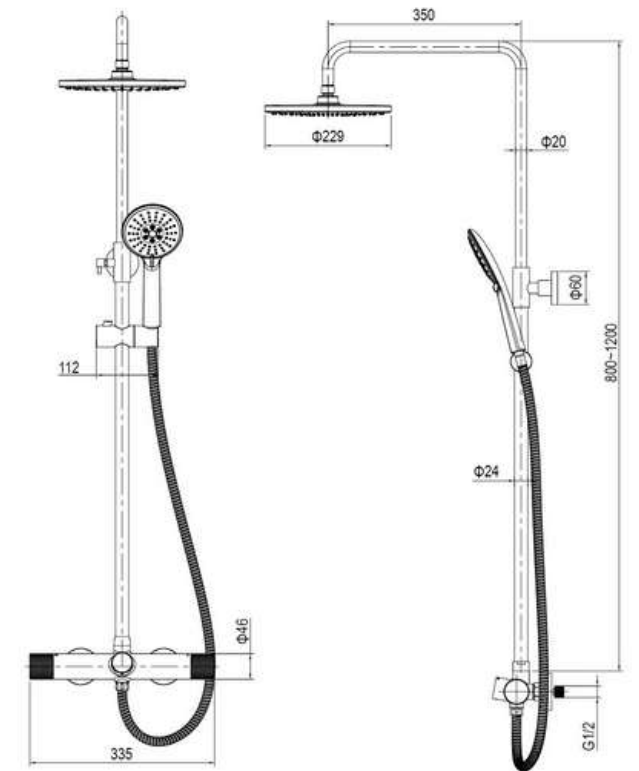

FEATURE:

- ABS Top shower(material can change to stainless steel or brass)
- ABS Hand shower(material can change to stainless steel or brass)
- 150cm stainless steel shower hose(material can change to PVC shower hose)
- Function: Temperature display
- Finish: black

■ Black