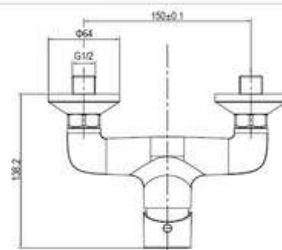

PRODUCT DESCRIPTION

MATERIAL: Brass
FEATURE: Single handle shower mixer, brass body, ceramic cartridge insert $\Phi 35$

■ Black