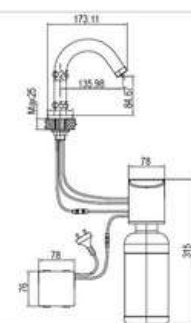

PRODUCT DESCRIPTION

MATERIAL: Brass, chrome plating
FEATURE: Sensor soap dispenser