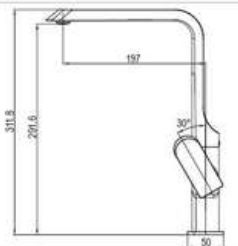

PRODUCT DESCRIPTION

MATERIAL: Zinc+Brass, chrome plating
FEATURE: Single handle kitchen mixer, Zinc alloy body, brass insert ceramic cartridge insert $\Phi 25$