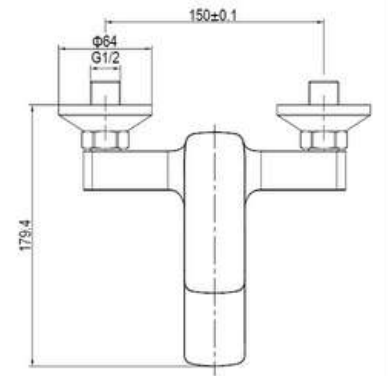

PRODUCT DESCRIPTION

MATERIAL: Brass, chrome plating
FEATURE: Single handle bath mixer,
Brass body, ceramic cartridge insert $\Phi 35$

PRODUCT DESCRIPTION

MATERIAL: Brass
FEATURE: Single handle bath mixer,
Brass body, ceramic cartridge insert $\Phi 35$

☐ White

PRODUCT DESCRIPTION

MATERIAL: Brass, chrome plating
FEATURE: Single handle basin mixer,
Brass body, ceramic cartridge insert $\Phi 25$

PRODUCT DESCRIPTION

MATERIAL: Brass
FEATURE: Single handle basin mixer,
Brass body, ceramic cartridge insert $\Phi 25$

☐ White

PRODUCT DESCRIPTION

MATERIAL: Brass, chrome plating
FEATURE: Single handle kitchen mixer,
Brass body, ceramic cartridge insert $\Phi 25$

PRODUCT DESCRIPTION

MATERIAL: Brass
FEATURE: Single handle kitchen mixer,
Brass body, ceramic cartridge insert $\Phi 25$

☐ White

PRODUCT DESCRIPTION

MATERIAL: Brass, chrome plating
FEATURE: Single handle shower mixer,
Brass body, ceramic cartridge insert $\Phi 35$

PRODUCT DESCRIPTION

MATERIAL: Brass
FEATURE: Single handle shower mixer,
Brass body, ceramic cartridge insert $\Phi 35$

☐ White