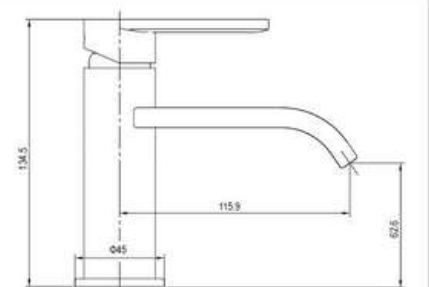

SD93283

**PRODUCT DESCRIPTION**

**MATERIAL:** Brass, chrome plating  
**FEATURE:** Single handle bath mixer,  
 brass body, ceramic cartridge insert  $\Phi 35$

SD93111

**PRODUCT DESCRIPTION**

**MATERIAL:** Brass, chrome plating  
**FEATURE:** Single handle basin mixer,  
 brass body, ceramic cartridge insert  $\Phi 25$