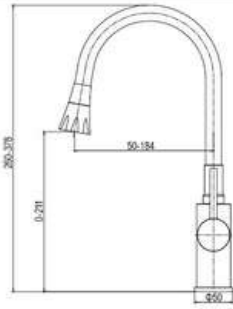

**SD63468**

**FURAAT  
COLLECTION**

**PRODUCT DESCRIPTION**

**MATERIAL:** Stainless steel, chrome plating  
**FEATURE:** Single handle kitchen mixer, stainless steel body, ceramic cartridge insert  $\Phi$ 35