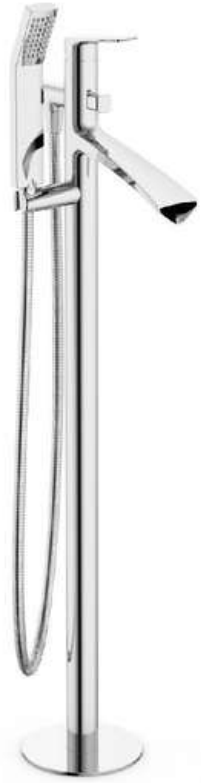

SD9D037

**PRODUCT DESCRIPTION**

**MATERIAL:** Brass, chrome plating  
**FEATURE:** Single handle free standing bath mixer, brass body, ceramic cartridge insert Φ35

SD90891P

**PRODUCT DESCRIPTION**

**MATERIAL:** Brass, chrome plating  
**FEATURE:** Single handle free standing bath mixer, brass body, ceramic cartridge insert  $\Phi 35$

SD90891P-2

**PRODUCT DESCRIPTION**

**MATERIAL:** Brass, chrome plating  
**FEATURE:** Single handle free standing bath mixer, brass body, ceramic cartridge insert  $\Phi 35$

SD92611P

MARKETING@AL-FURAAAT.COM