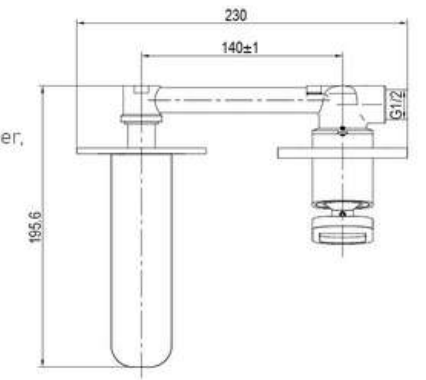

PRODUCT DESCRIPTION

MATERIAL: Brass
FEATURE: Single handle bath mixer, brass body, ceramic cartridge insert $\Phi 35$

■ Brushed zirconium gold

PRODUCT DESCRIPTION

MATERIAL: Brass
FEATURE: Wall mounted single handle basin mixer, brass body, ceramic cartridge insert $\Phi 35$

■ Brushed zirconium gold

PRODUCT DESCRIPTION

MATERIAL: Brass
FEATURE: Single handle concealed bath mixer, brass body, ceramic cartridge insert $\Phi 35$

■ Brushed zirconium gold

PRODUCT DESCRIPTION

MATERIAL: Brass
FEATURE: Single handle kitchen mixer, brass body, ceramic cartridge insert $\Phi 25$

■ Brushed zirconium gold

PRODUCT DESCRIPTION

MATERIAL: Brass
FEATURE: Single handle basin mixer, brass body, ceramic cartridge insert $\Phi 25$

■ Brushed zirconium gold

PRODUCT DESCRIPTION

MATERIAL: Brass
FEATURE: Single handle shower mixer, brass body, ceramic cartridge insert $\Phi 35$

■ Brushed zirconium gold

PRODUCT DESCRIPTION

MATERIAL: Brass
FEATURE: Single handle high basin mixer, brass body, ceramic cartridge insert $\Phi 25$

■ Brushed zirconium gold

PRODUCT DESCRIPTION

MATERIAL: Brass
FEATURE: Single handle concealed shower mixer, brass body, ceramic cartridge insert $\Phi 35$

■ Brushed zirconium gold