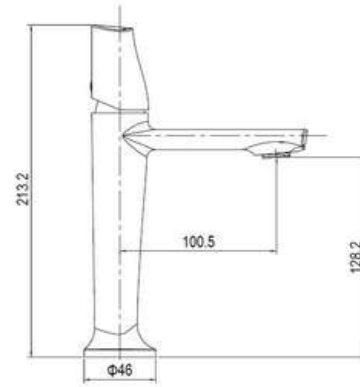

■ Black

SD93781

**PRODUCT DESCRIPTION**

**MATERIAL:** Brass, chrome plating  
**FEATURE:** Single handle basin mixer,  
Brass body, ceramic cartridge insert  $\Phi 25$

SD93783

**PRODUCT DESCRIPTION**

**MATERIAL:** Brass  
**FEATURE:** Single handle basin mixer,  
Brass body, ceramic cartridge insert  $\Phi 25$