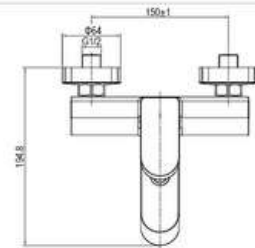

**MATERIAL:** Brass, chrome plating  
**FEATURE:** Wall mounted single handle basin mixer, brass body, ceramic cartridge insert  $\Phi 35$

SD93173R

**PRODUCT DESCRIPTION**

**MATERIAL:** Brass, chrome plating  
**FEATURE:** Single handle bath mixer, brass body, ceramic cartridge insert  $\Phi 35$