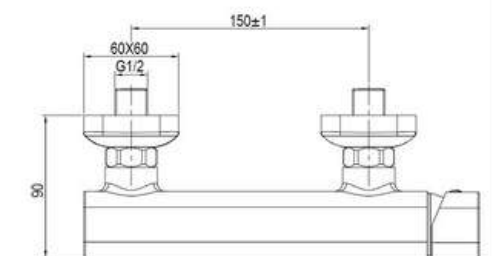

TOFU BLOCK

THE TOFU BLOCK SERIES FOCUSES ON A MINIMALIST DESIGN STYLE, ABANDONING MEANINGLESS COMPLEXITY AND DISORDER, AND PURSUING THE ULTIMATE SIMPLICITY AND PURITY.

PRODUCT DESCRIPTION

MATERIAL: Brass
FEATURE: Single handle basin mixer, brass body, ceramic cartridge insert $\Phi 35$

■ Brushed Nickel

PRODUCT DESCRIPTION

MATERIAL: Brass
FEATURE: Single handle bath mixer, brass body, ceramic cartridge insert $\Phi 35$

■ Brushed Nickel

PRODUCT DESCRIPTION

MATERIAL: Brass
FEATURE: Single handle bidet mixer, brass body, ceramic cartridge insert $\Phi 35$

■ Brushed Nickel

PRODUCT DESCRIPTION

MATERIAL: Brass
FEATURE: Single handle kitchen mixer, brass body, ceramic cartridge insert $\Phi 35$

■ Brushed Nickel

PRODUCT DESCRIPTION

MATERIAL: Brass
FEATURE: Single handle shower mixer, brass body, ceramic cartridge insert $\Phi 35$

■ Brushed Nickel