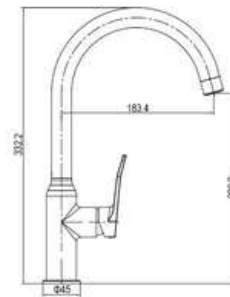

PRODUCT DESCRIPTION

MATERIAL: Brass
FEATURE: Single handle kitchen mixer, brass body, ceramic cartridge insert $\Phi 25$

■ Gun metal