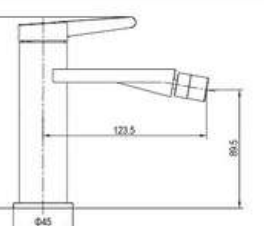

PRODUCT DESCRIPTION

MATERIAL: Brass, chrome plating
FEATURE: Single handle bidet mixer, brass body, ceramic cartridge insert $\Phi 25$