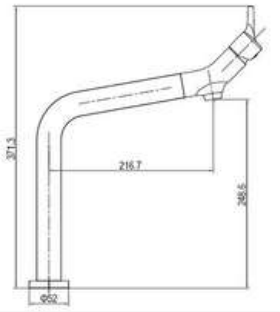

PRODUCT DESCRIPTION

MATERIAL: Brass, chrome plating
FEATURE: Single handle kitchen mixer, brass body, ceramic cartridge insert G3/8

PRODUCT DESCRIPTION

MATERIAL: Brass, chrome plating
FEATURE: Single handle kitchen mixer, brass body, ceramic cartridge insert $\Phi 25$

PRODUCT DESCRIPTION

MATERIAL: Brass
FEATURE: Single handle kitchen mixer, brass body, ceramic cartridge insert G3/8

■ Black

PRODUCT DESCRIPTION

MATERIAL: Brass, chrome plating
FEATURE: Single handle kitchen mixer, brass body, ceramic cartridge insert $\Phi 35$

PRODUCT DESCRIPTION

MATERIAL: Brass, chrome plating
FEATURE: Single handle kitchen mixer, brass body, ceramic cartridge insert $\Phi 35$

PRODUCT DESCRIPTION

MATERIAL: Brass
FEATURE: Single handle kitchen mixer, brass body, ceramic cartridge insert $\Phi 35$

■ Gun black

PRODUCT DESCRIPTION

MATERIAL: Zinc+Brass, chrome plating
FEATURE: Single handle kitchen mixer, Zinc+Brass body, ceramic cartridge insert $\Phi 35$

PRODUCT DESCRIPTION

MATERIAL: Brass
FEATURE: Single handle kitchen mixer, brass body, ceramic cartridge insert $\Phi 35$

■ Copper with Aged Patina color finishing

PRODUCT DESCRIPTION

MATERIAL: Zinc+Brass, chrome plating
FEATURE: Single handle kitchen mixer, Zinc+Brass body, ceramic cartridge insert $\Phi 35$

**FURAAT
COLLECTION**