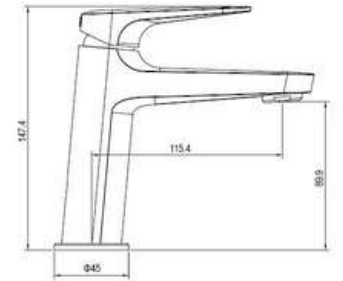

PRODUCT DESCRIPTION

MATERIAL: Brass, chrome plating
FEATURE: Single handle bath mixer, brass body, ceramic cartridge insert $\Phi 35$

SD93841

PRODUCT DESCRIPTION

MATERIAL: Brass
FEATURE: Single handle bath mixer, brass body, ceramic cartridge insert $\Phi 35$

■ Black

SD93841

PRODUCT DESCRIPTION

MATERIAL: Brass, chrome plating
FEATURE: Single handle basin mixer, brass body, ceramic cartridge insert $\Phi 25$

SD93843

PRODUCT DESCRIPTION

MATERIAL: Brass
FEATURE: Single handle basin mixer, brass body, ceramic cartridge insert $\Phi 25$

■ Black

SD93843

PRODUCT DESCRIPTION

MATERIAL: Brass, chrome plating
FEATURE: Single handle bidet mixer, brass body, ceramic cartridge insert $\Phi 25$

SD93844

PRODUCT DESCRIPTION

MATERIAL: Brass
FEATURE: Single handle bidet mixer, brass body, ceramic cartridge insert $\Phi 25$

■ Black

SD93844

PRODUCT DESCRIPTION

MATERIAL: Brass, chrome plating
FEATURE: Single handle kitchen mixer, brass body, ceramic cartridge insert $\Phi 35$

SD93845

PRODUCT DESCRIPTION

MATERIAL: Brass
FEATURE: Single handle kitchen mixer, brass body, ceramic cartridge insert $\Phi 35$

■ Black

SD93845

PRODUCT DESCRIPTION

MATERIAL: Brass, chrome plating
FEATURE: Single handle shower mixer, brass body, ceramic cartridge insert $\Phi 35$

SD93847

PRODUCT DESCRIPTION

MATERIAL: Brass
FEATURE: Single handle shower mixer, brass body, ceramic cartridge insert $\Phi 35$

■ Black

SD93847