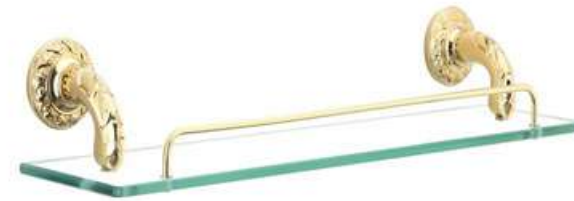

TOWEL SHELF

GLASS SHELF

MODEL:85011-7(Chrome finish)  
Glass shelf

MODEL:85011G-7(Gold finish)  
Glass shelf

MODEL:85011B-7(Matt black finish)  
Glass shelf

MODEL: M85004-7 (Gold finish)  
Glass shelf

MODEL: 85008-7(Chrome finish)  
Glass shelf