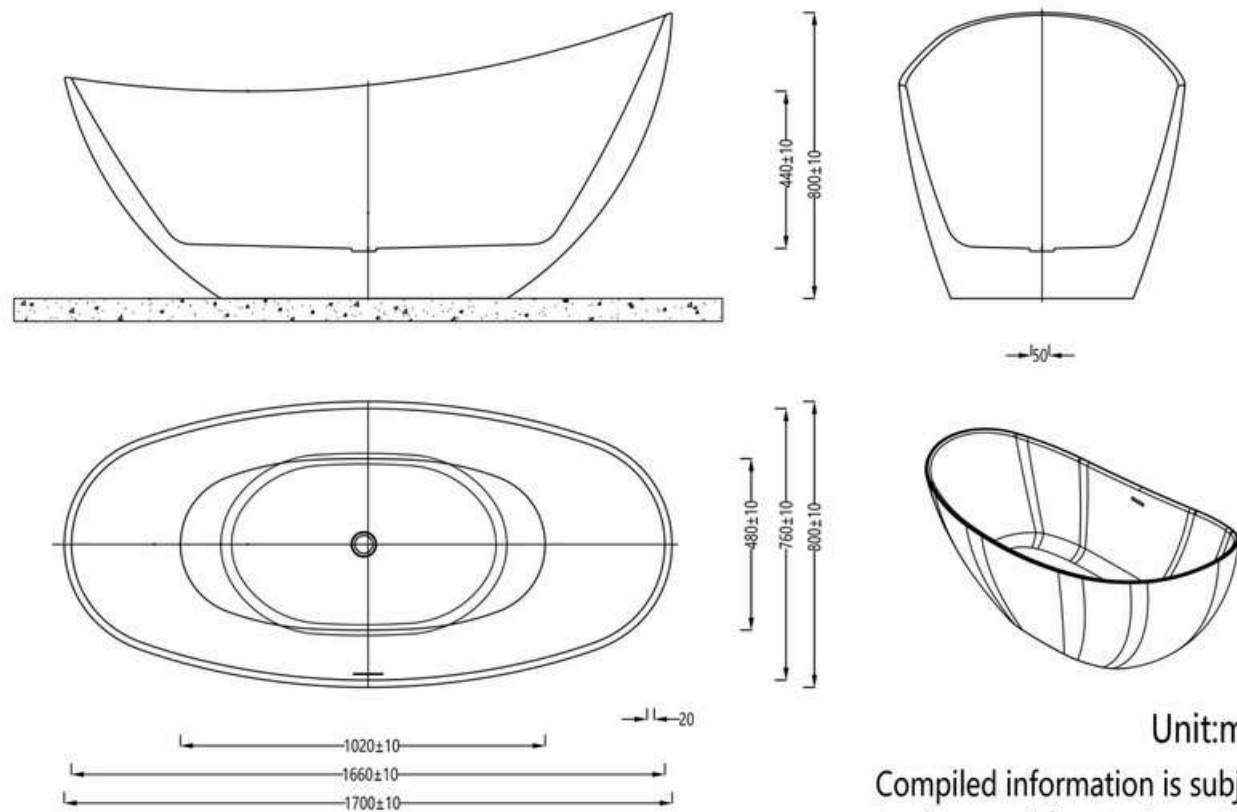

MODEL:M5111775MGY

Size:1800(L)x750(W)x560(H) inner depth 440(mm)  
 Size:1700(L)x750(W)x560(H) inner depth 440(mm)  
 Size:1600(L)x750(W)x560(H) inner depth 440(mm)  
 Size:1500(L)x700(W)x560(H) inner depth 440(mm)

MODEL:M6191780GWH

Size:1700(L) $\times$ 800(W) $\times$ 680(H) inner depth 440(mm)

Unit:mm

Compiled information is subject to change without prior notice

MODEL:M6191780MBK

Size:1700(L) $\times$ 800(W) $\times$ 680(H) inner depth 440(mm)

MODEL:M6191780MGY

Size:1700(L) $\times$ 800(W) $\times$ 680(H) inner depth 440(mm)

MODEL:M6161780GWH

Size:1700(L) $\times$ 800(W) $\times$ 800(H) inner depth 440(mm)

Unit:mm

Compiled information is subject to change without prior notice

MODEL:M6061776GWH

Size:1700(L) $\times$ 800(W) $\times$ 760(H) inner depth 440(mm)

Unit:mm

Compiled information is subject to change without prior notice

MODEL:M29010R  
 Shower set (rose gold)  
 Brass body abs shower head