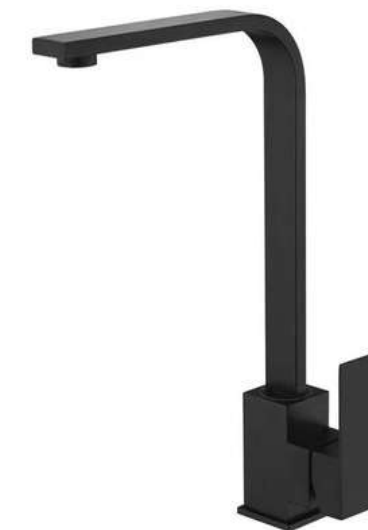

MODEL :13021B
Kitchen sink mixer
360° rotation
Matte black finish