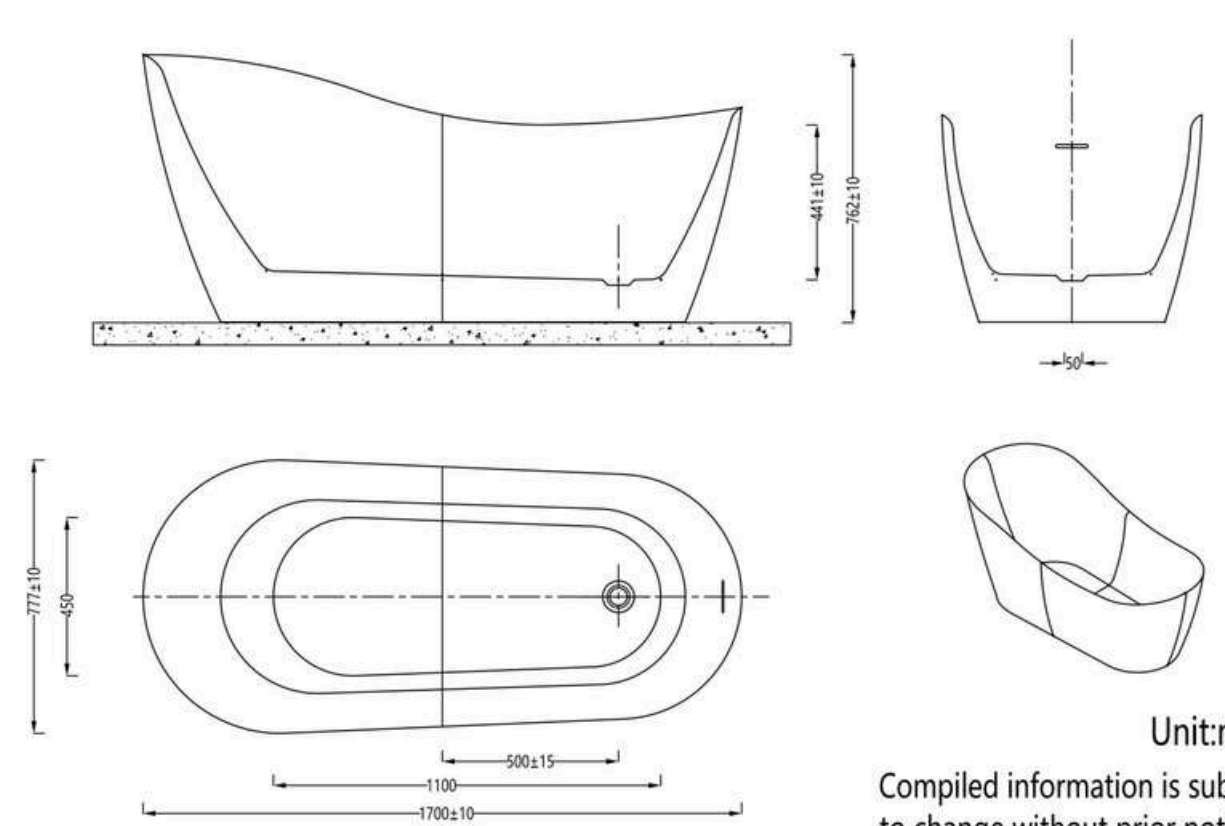

MODEL:M5161781MBK

Size:1800(L)x810(W)x560(H) inner depth 440(mm)  
 Size:1700(L)x810(W)x560(H) inner depth 440(mm)  
 Size:1600(L)x750(W)x560(H) inner depth 440(mm)  
 Size:1500(L)x750(W)x560(H) inner depth 440(mm)

MODEL:M6191780GWH

Size:1700(L) $\times$ 800(W) $\times$ 680(H) inner depth 440(mm)

Unit:mm

Compiled information is subject to change without prior notice

MODEL:M6191780MBK

Size:1700(L) $\times$ 800(W) $\times$ 680(H) inner depth 440(mm)

MODEL:M6191780MGY

Size:1700(L) $\times$ 800(W) $\times$ 680(H) inner depth 440(mm)

MODEL:M6161780GWH

Size:1700(L) $\times$ 800(W) $\times$ 800(H) inner depth 440(mm)

Unit:mm

Compiled information is subject to change without prior notice

MODEL:M6061776GWH

Size:1700(L) $\times$ 800(W) $\times$ 760(H) inner depth 440(mm)

Unit:mm

Compiled information is subject to change without prior notice

MODEL:M29010R  
 Shower set (rose gold)  
 Brass body abs shower head