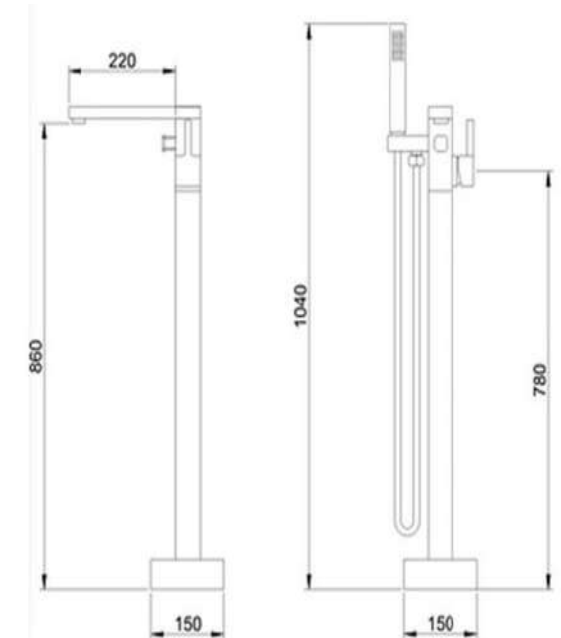

MODEL:M80003GR
Standing Bath tub mixer
Gun grey finish