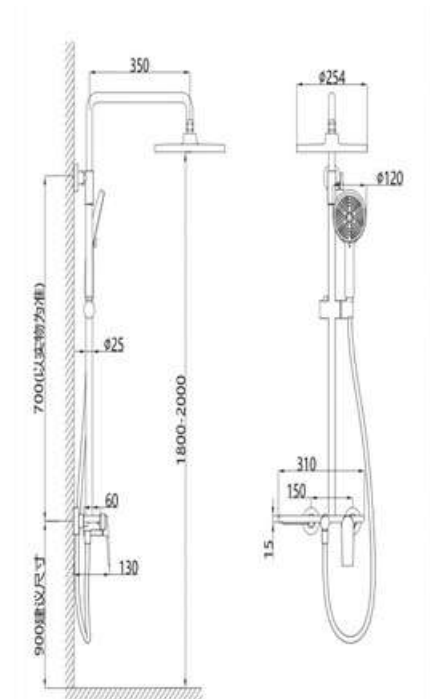

MODEL:M29005GR
Shower set(gun grey)
Brass body abs shower head