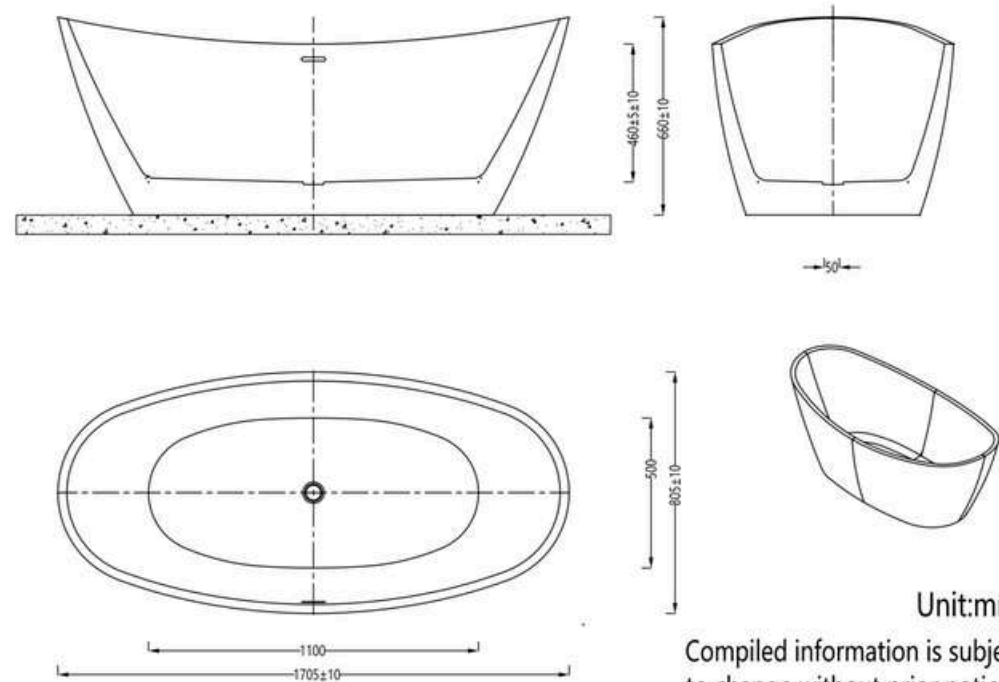

Unit:mm

Compiled information is subject to change without prior notice