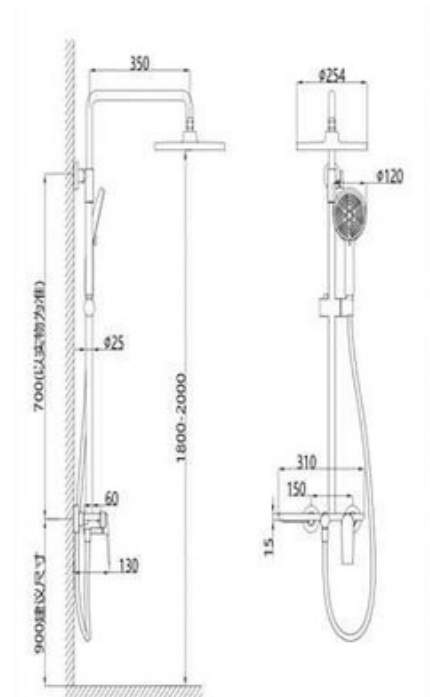

SHOWER SET

SHOWER SET

MODEL:27009
Thermostatic shower set
Brass body abs shower head

MODEL:M29005
Shower set(chrome)
Brass body abs shower head

MODEL:M29005GR
Shower set(gun grey)
Brass body abs shower head

MODEL:M29005B
Shower set(matte black)
Brass body abs shower head

MODEL:M29005W
Shower set(matte white)
Brass body abs shower head