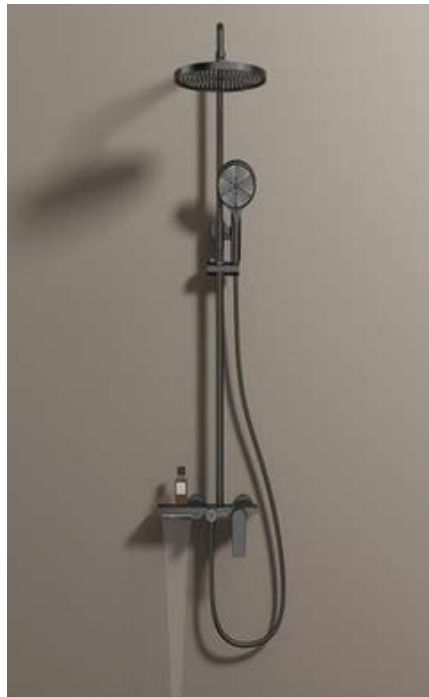

**LEADING BRAND OF SANITARY WARE**

MODEL:M29010R  
 Shower set (rose gold)  
 Brass body abs shower head

SHOWER SET

MODEL:M29010  
 Shower set(chrome)  
 Brass body abs shower head

MODEL:M29010GR  
 Shower set(gun grey)  
 Brass body abs shower head

MODEL:M29010B  
 Shower set(matte black)  
 Brass body abs shower head

MODEL:M29010G  
 Shower set(gold)  
 Brass body abs shower head

SHOWER SET

ODEL:M29011  
Shower set(chrome)  
Brass body abs shower head

MODEL:M29011W  
Shower set(matte white)  
Brass body abs shower head

MODEL:M29011GR  
Shower set(gun grey)  
Brass body abs shower head

MODEL:M29011B  
Shower set(matte black)  
Brass body abs shower head

MODEL:M29011GM  
Shower set(matte gold)  
Brass body abs shower head

SHOWER SET

MODEL:29008GM  
Shower set(matte gold)  
Brass body abs shower head

MODEL:27009  
Thermostatic shower set  
Brass body abs shower head