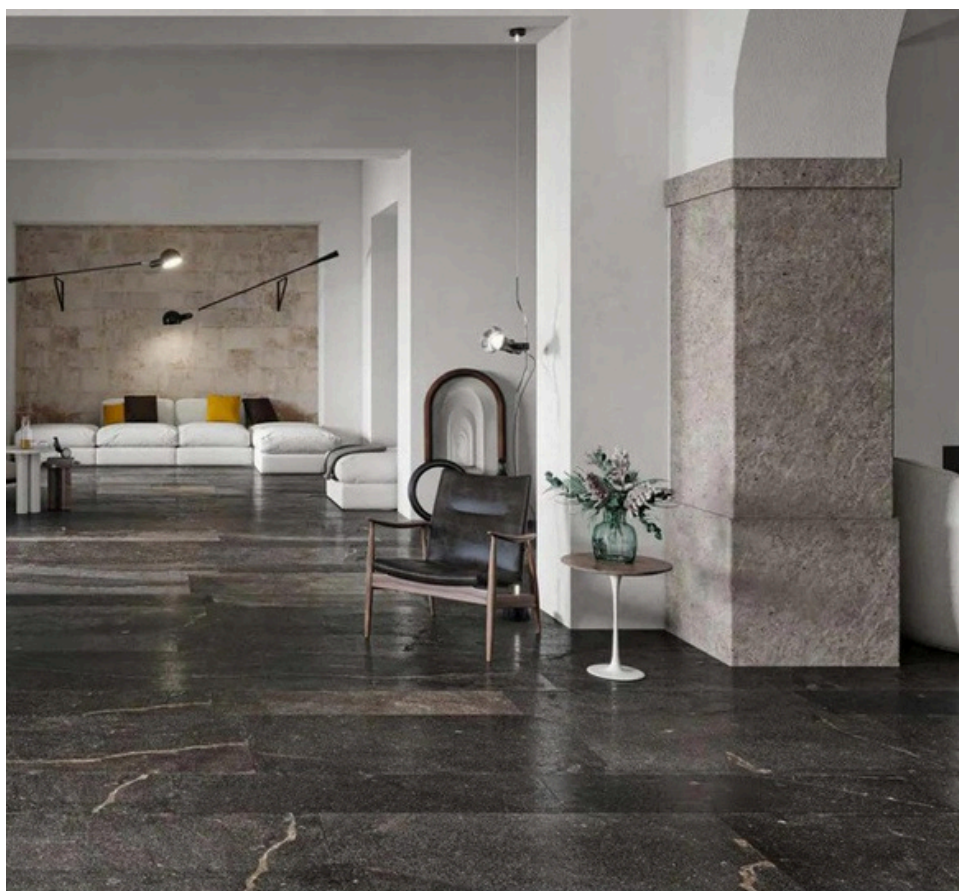

IBLA NERA LAPPATO