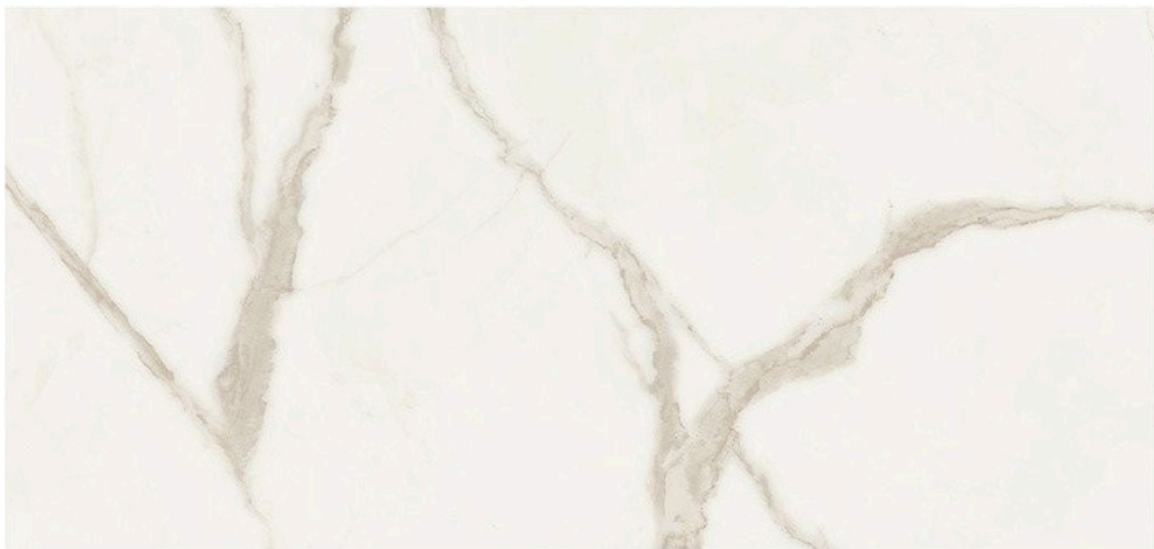

ARNI

60x120cm

Surface - Matt finish

Thickness - 9mm

Random