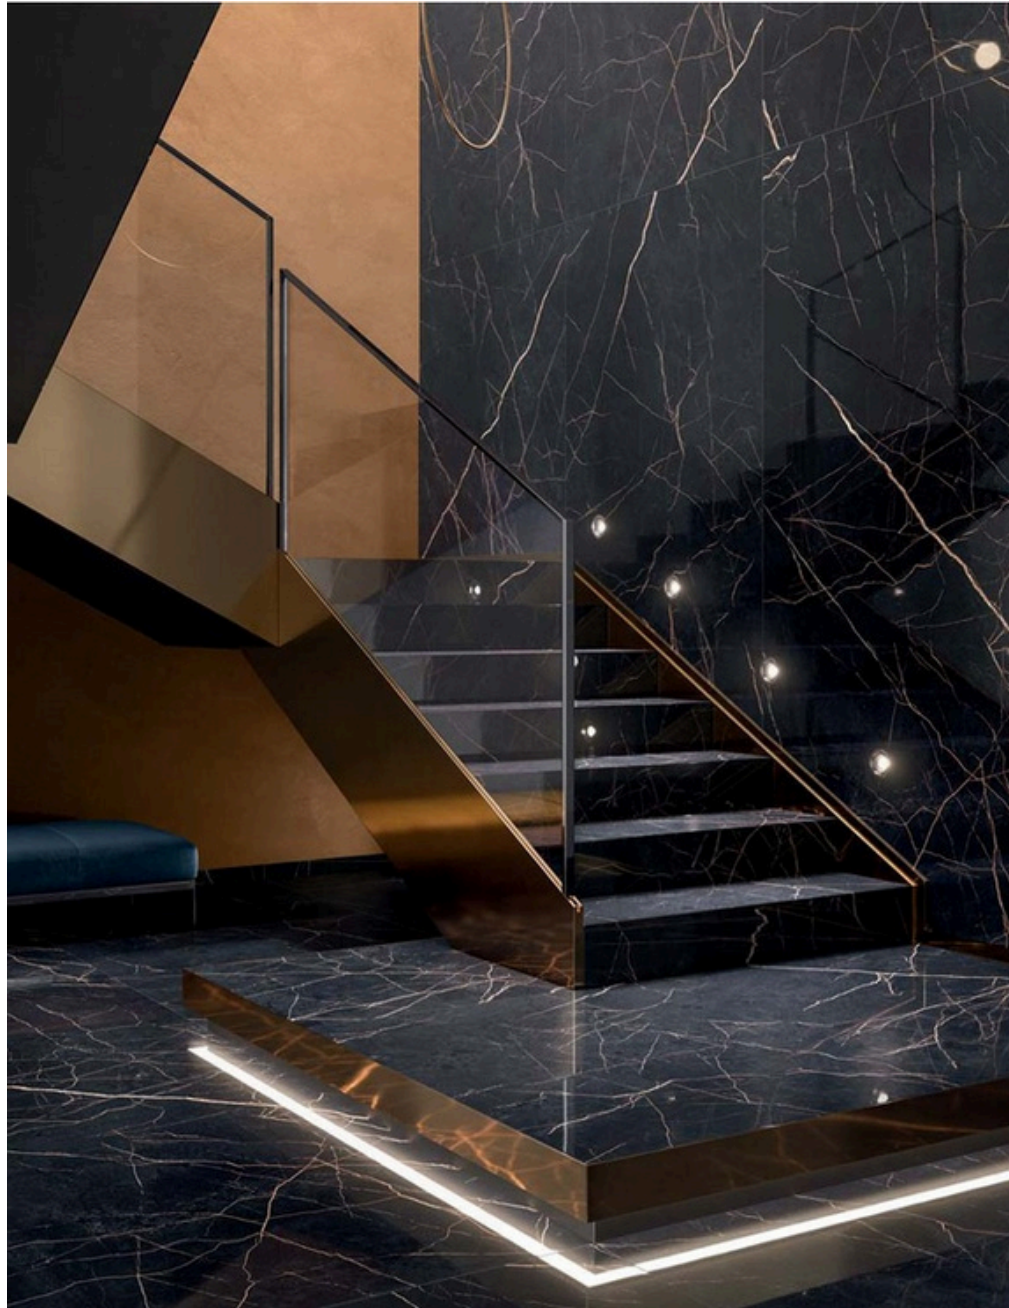

SUPREME EVO NOIR LAURENT