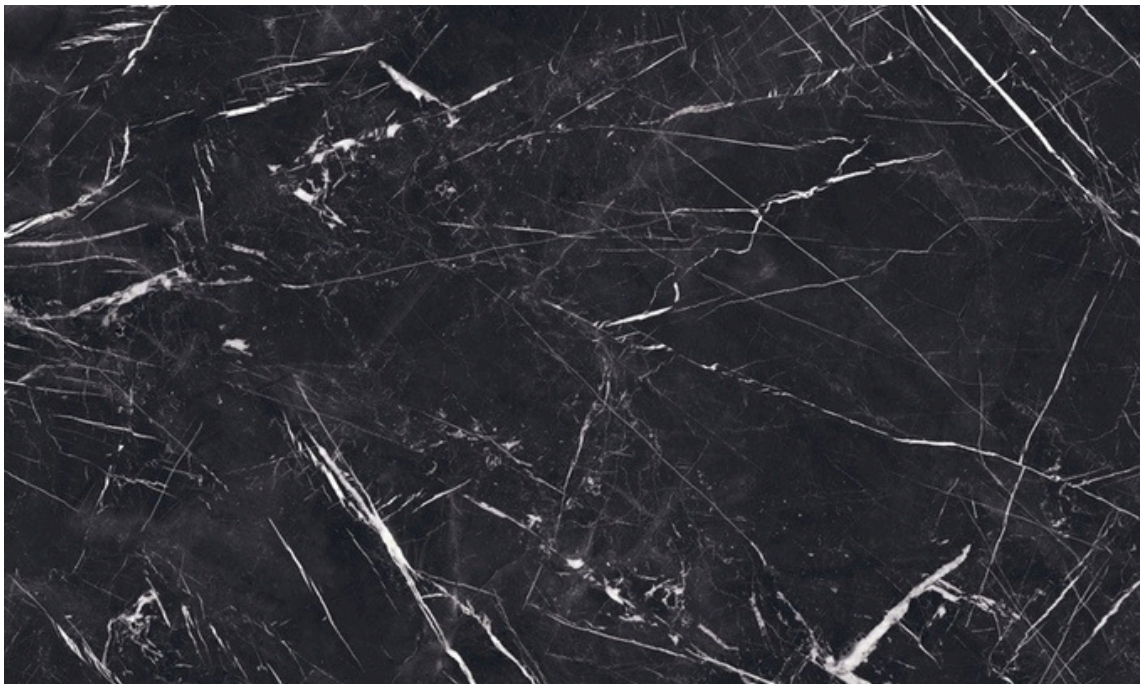

SPR.EVO CLASSIC MARQUINIA

SPR.EVO CLASSIC MARQUINIA

60x120cm

Surface - Matt finish

Thickness - 9mm

Random

BAGNOLO

BAGNOLO