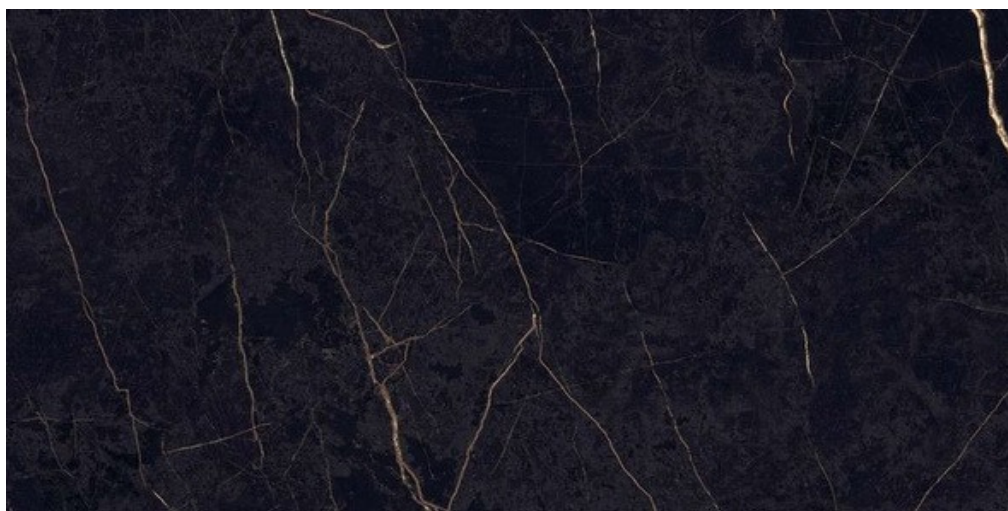

60x120cm

Surface - Glossy finish

Thickness - 9mm

Random

SUPREME EVO NOIR LAURENT

SUPREME EVO NOIR LAURENT

60x120cm

Surface - Matt finish