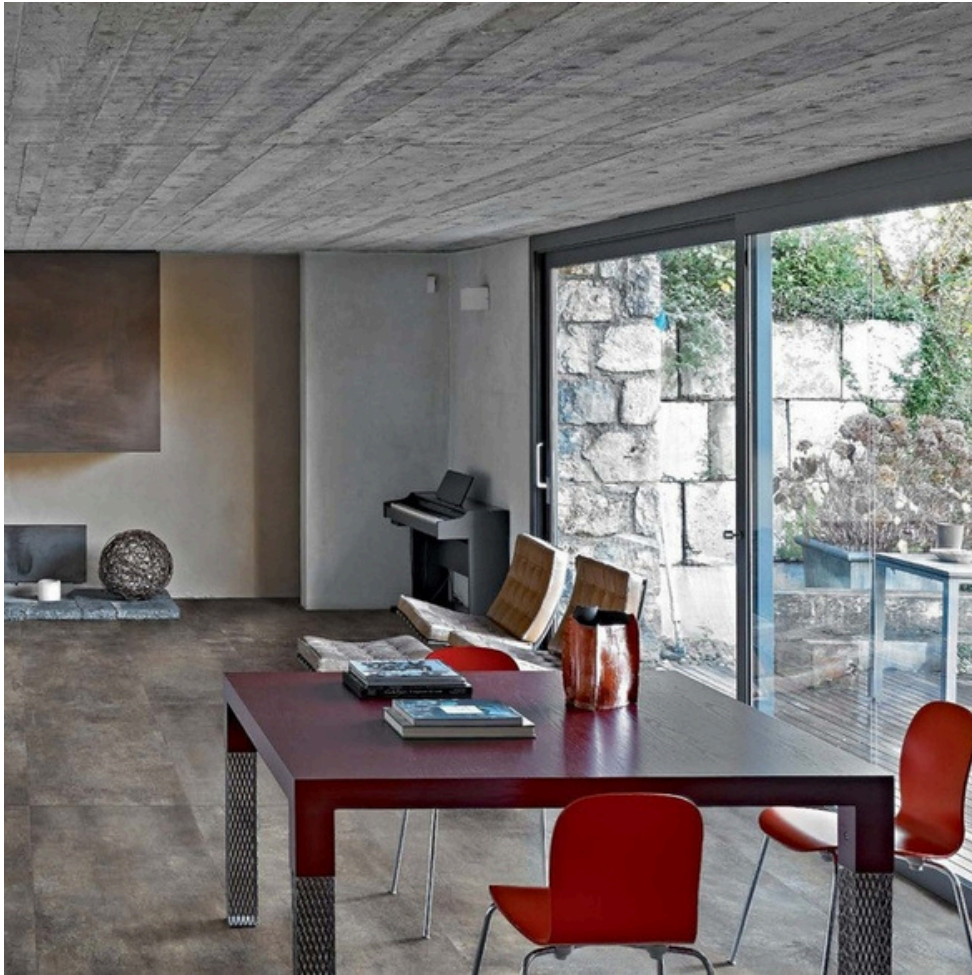

COTTAGE MUD