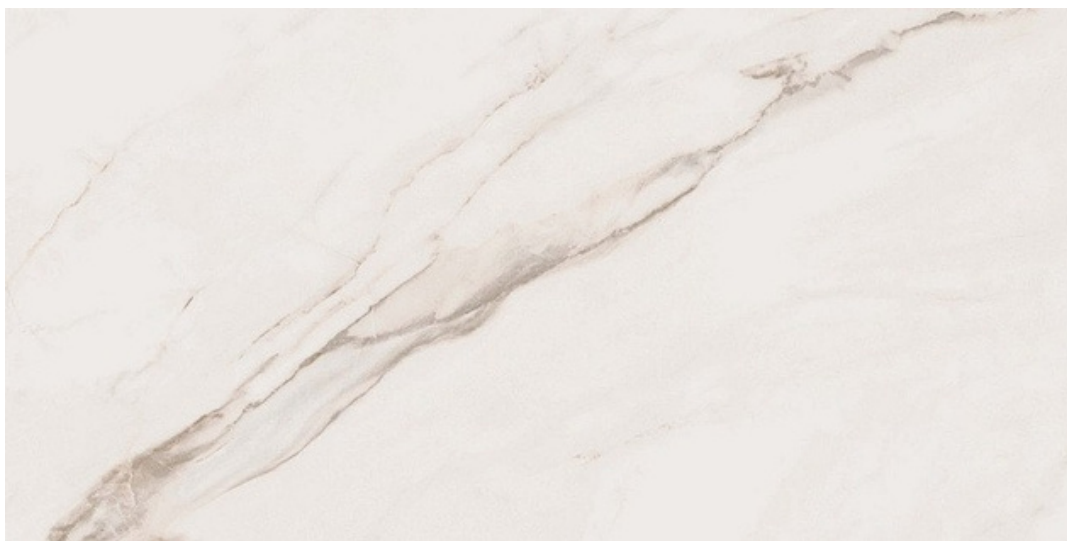

Thickness - 9mm

Random

SUPREME EVO GOLDEN CALACATTA

SUPREME EVO GOLDEN CALACATTA

60x120cm

Surface - Glossy finish

Thickness - 9mm

Random