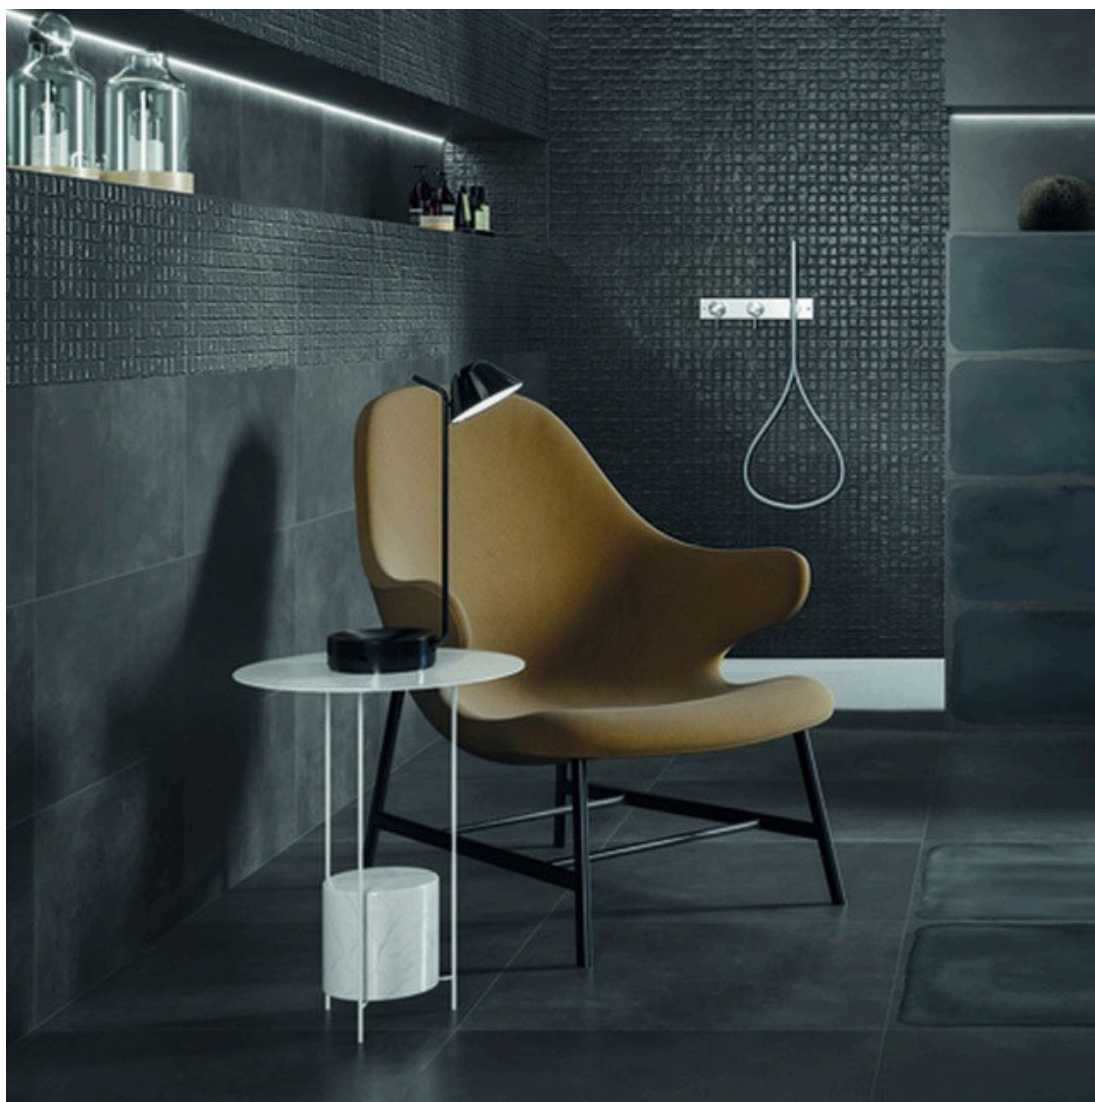

SHADES NIGHT