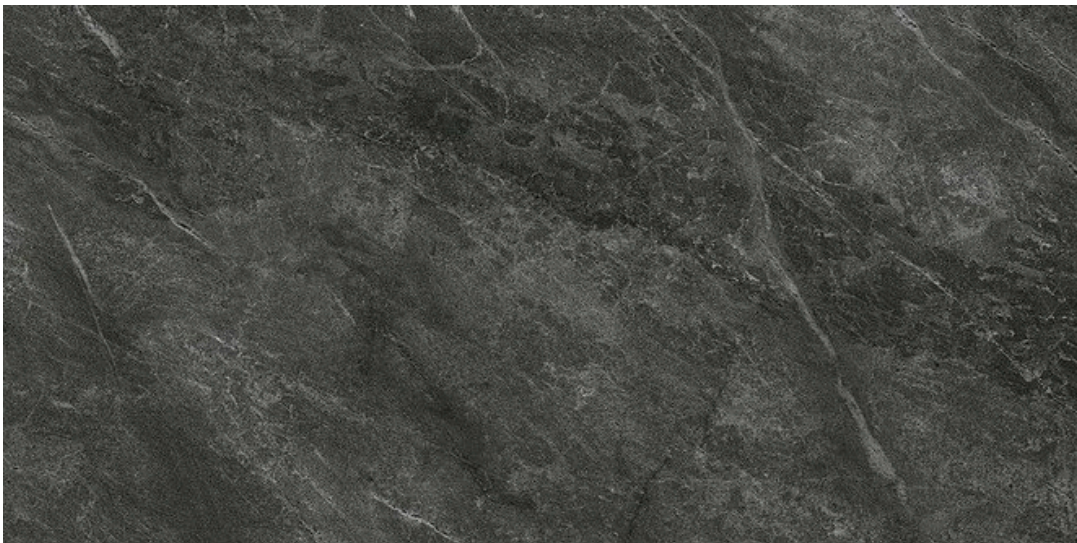

BLUE SAVOY GRAPHITE

60x120cm

Surface - Matt finish

Thickness - 9mm

Random