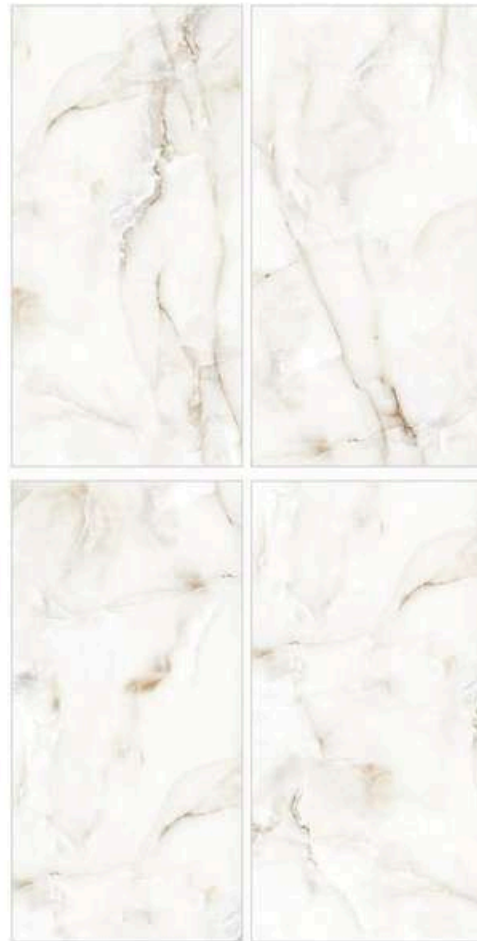

**ANTILA SKY**

**600x1200mm**

GLAZED PORCELAIN  
TILE

**SURFACE**

POLISHED