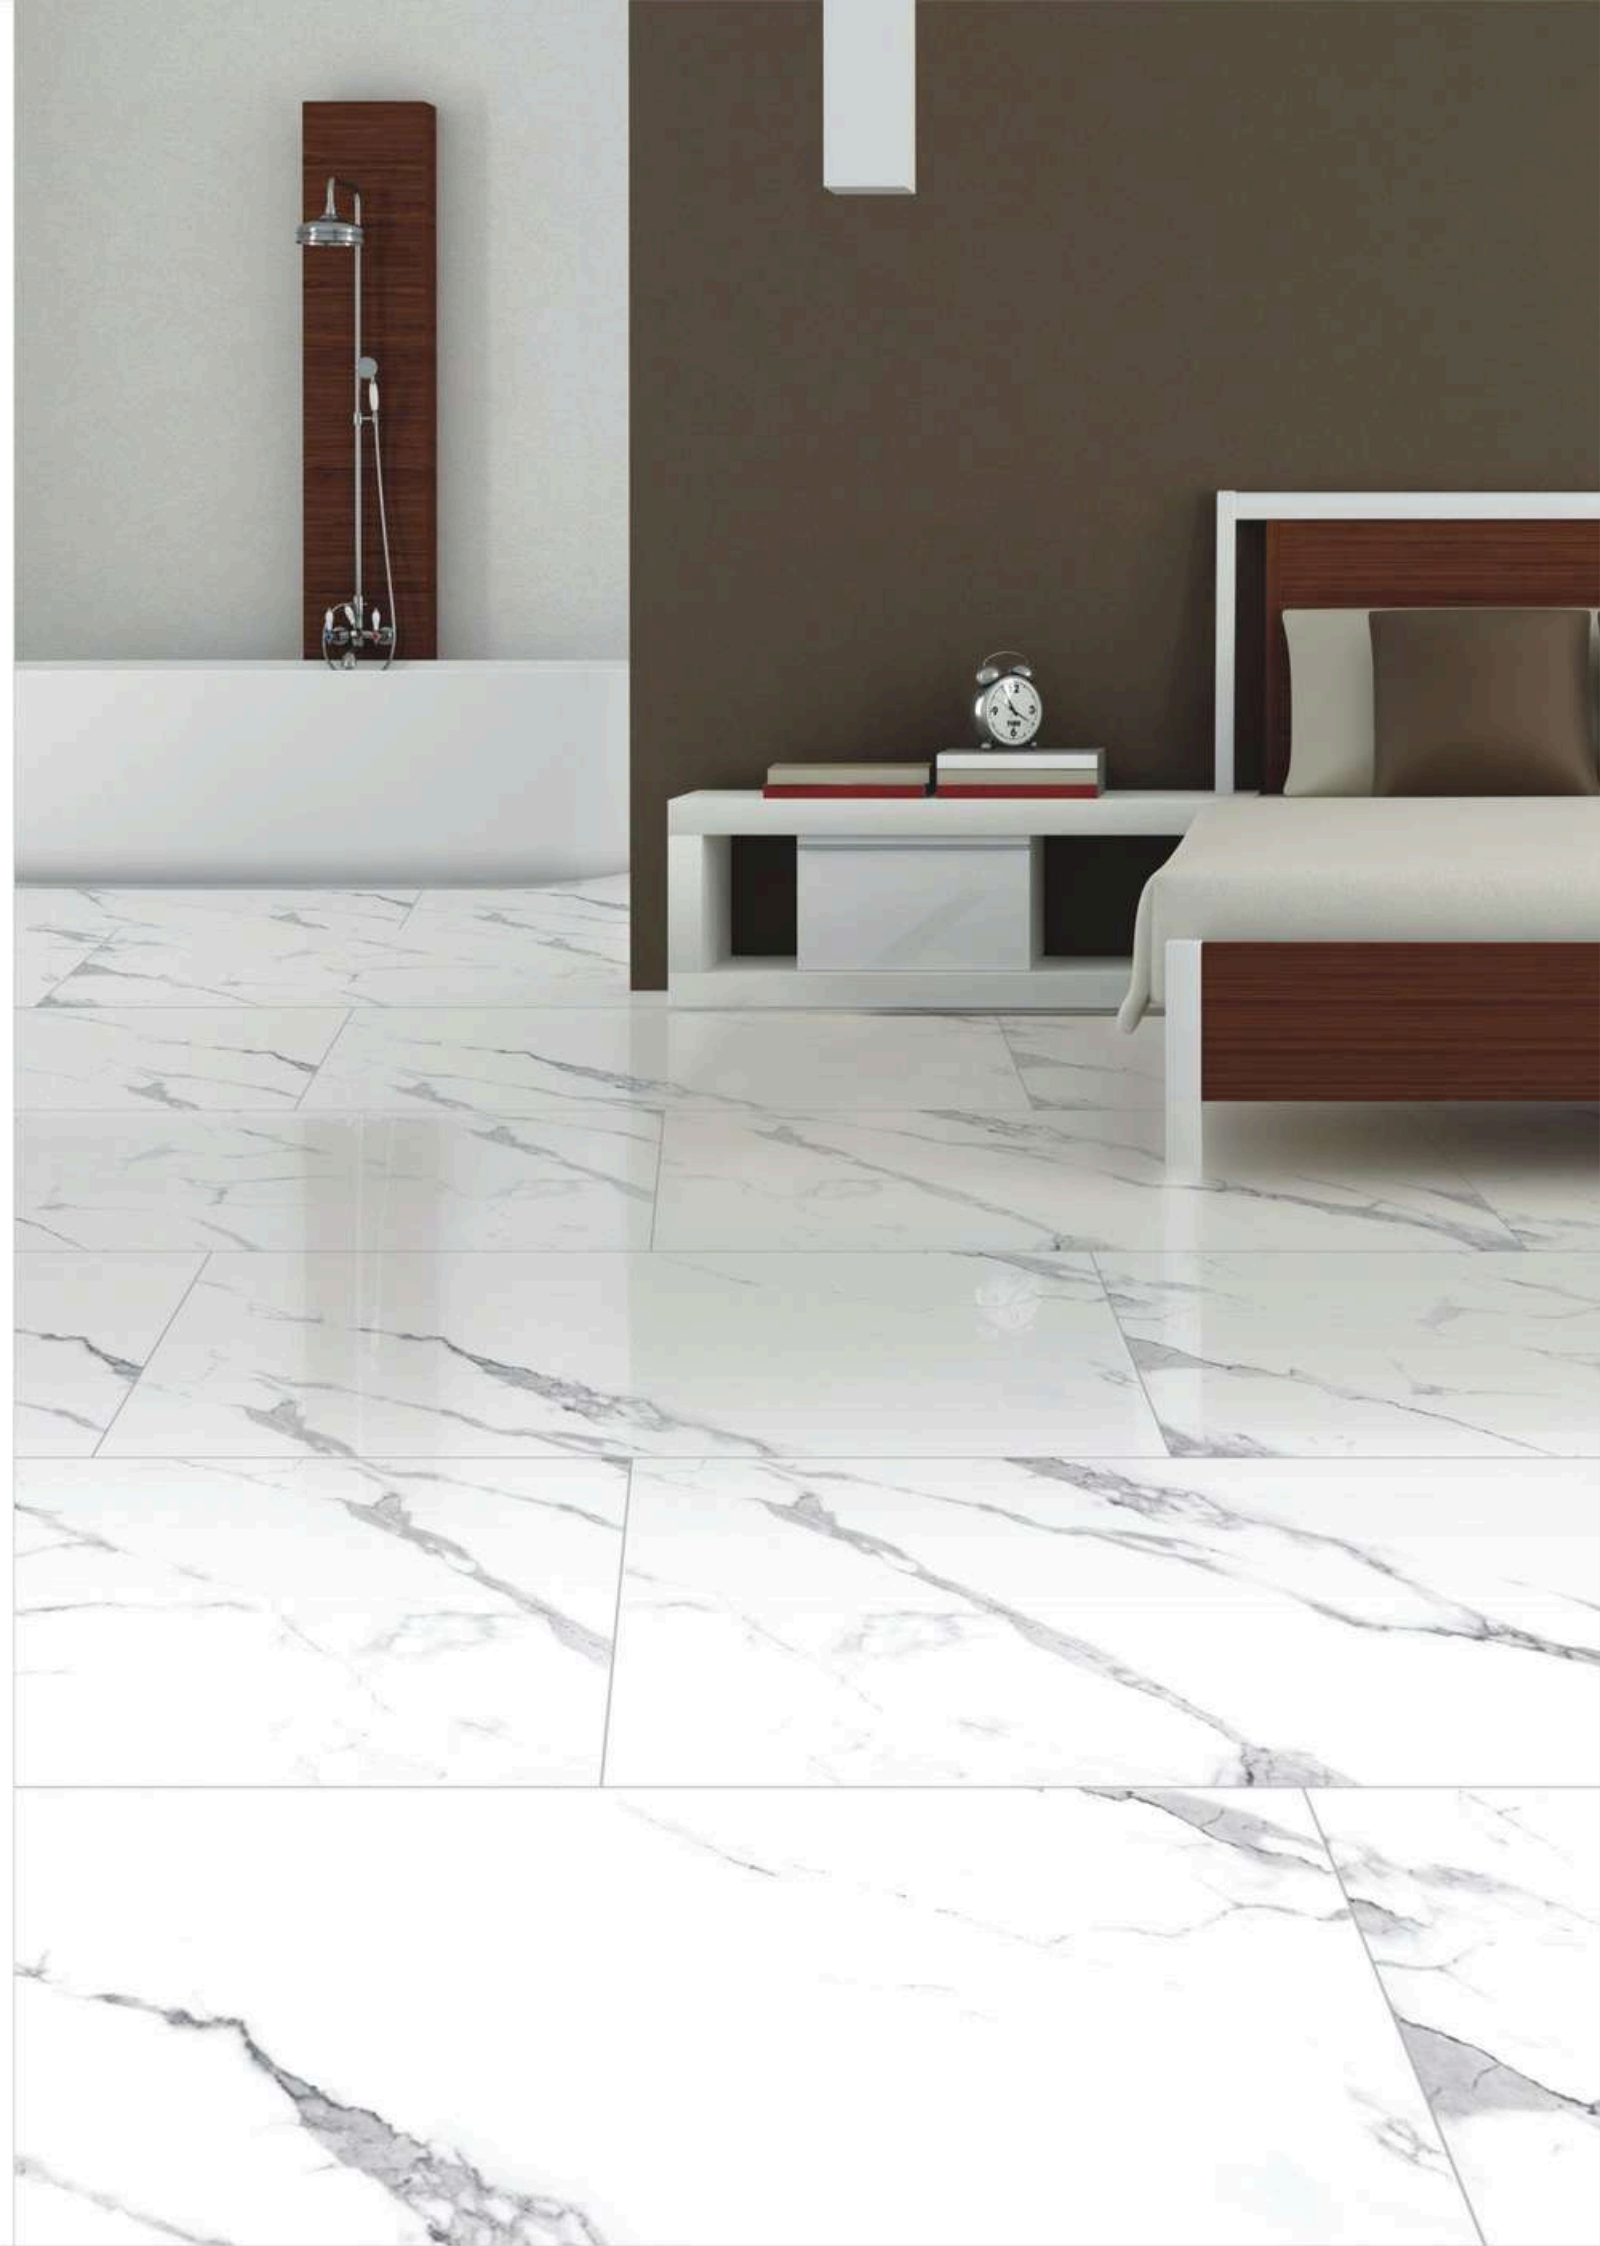

600x1200mm

GLAZED PORCELAIN
TILE

SURFACE

POLISHED