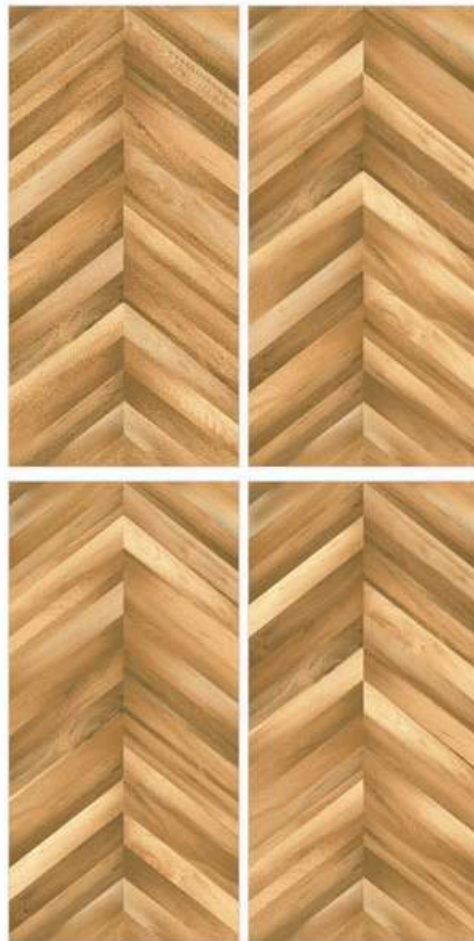

**GERMAN WOOD NATURAL**

**600x1200mm**

GLAZED PORCELAIN  
TILE

**SURFACE**

MATT

**OAK WOOD DARK**

**600x1200mm**

GLAZED PORCELAIN  
TILE