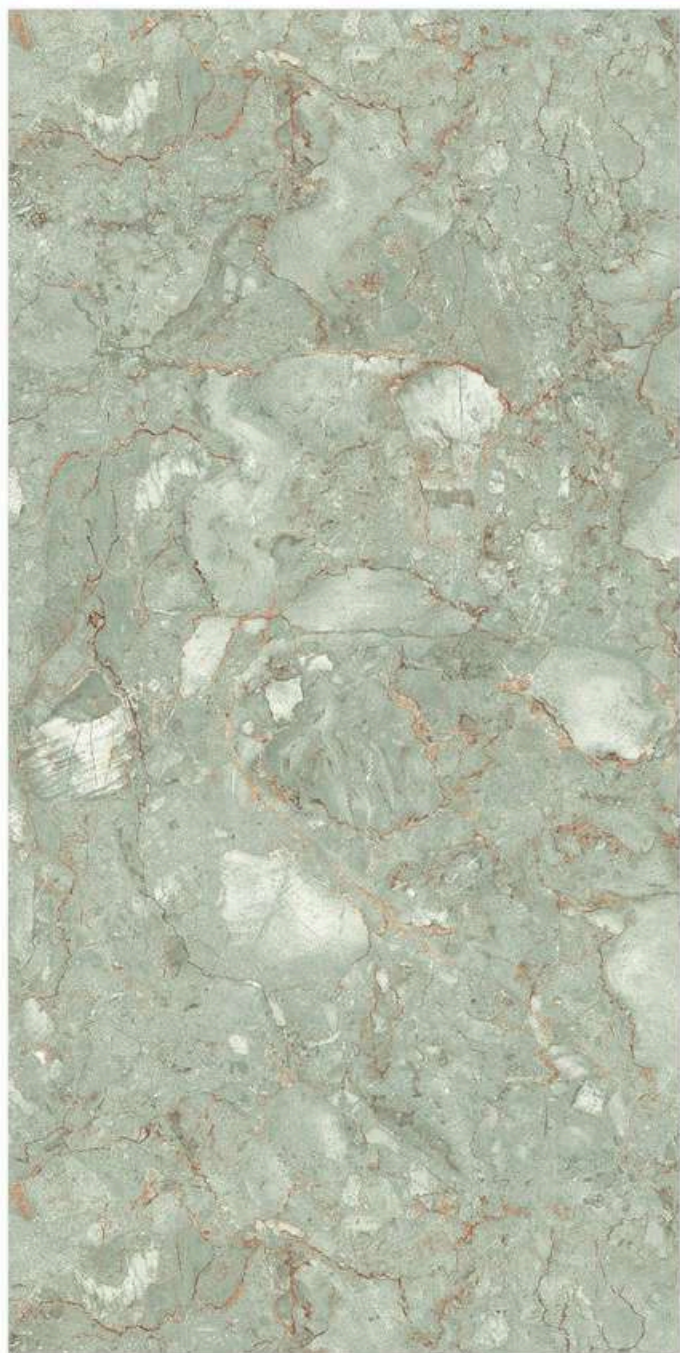

**SURFACE**

HIGH GLOSS

**1026 GREEN**

**600x1200mm**

GLAZED PORCELAIN  
TILE

**SURFACE**

SPECIAL COLOR

**600x1200mm**