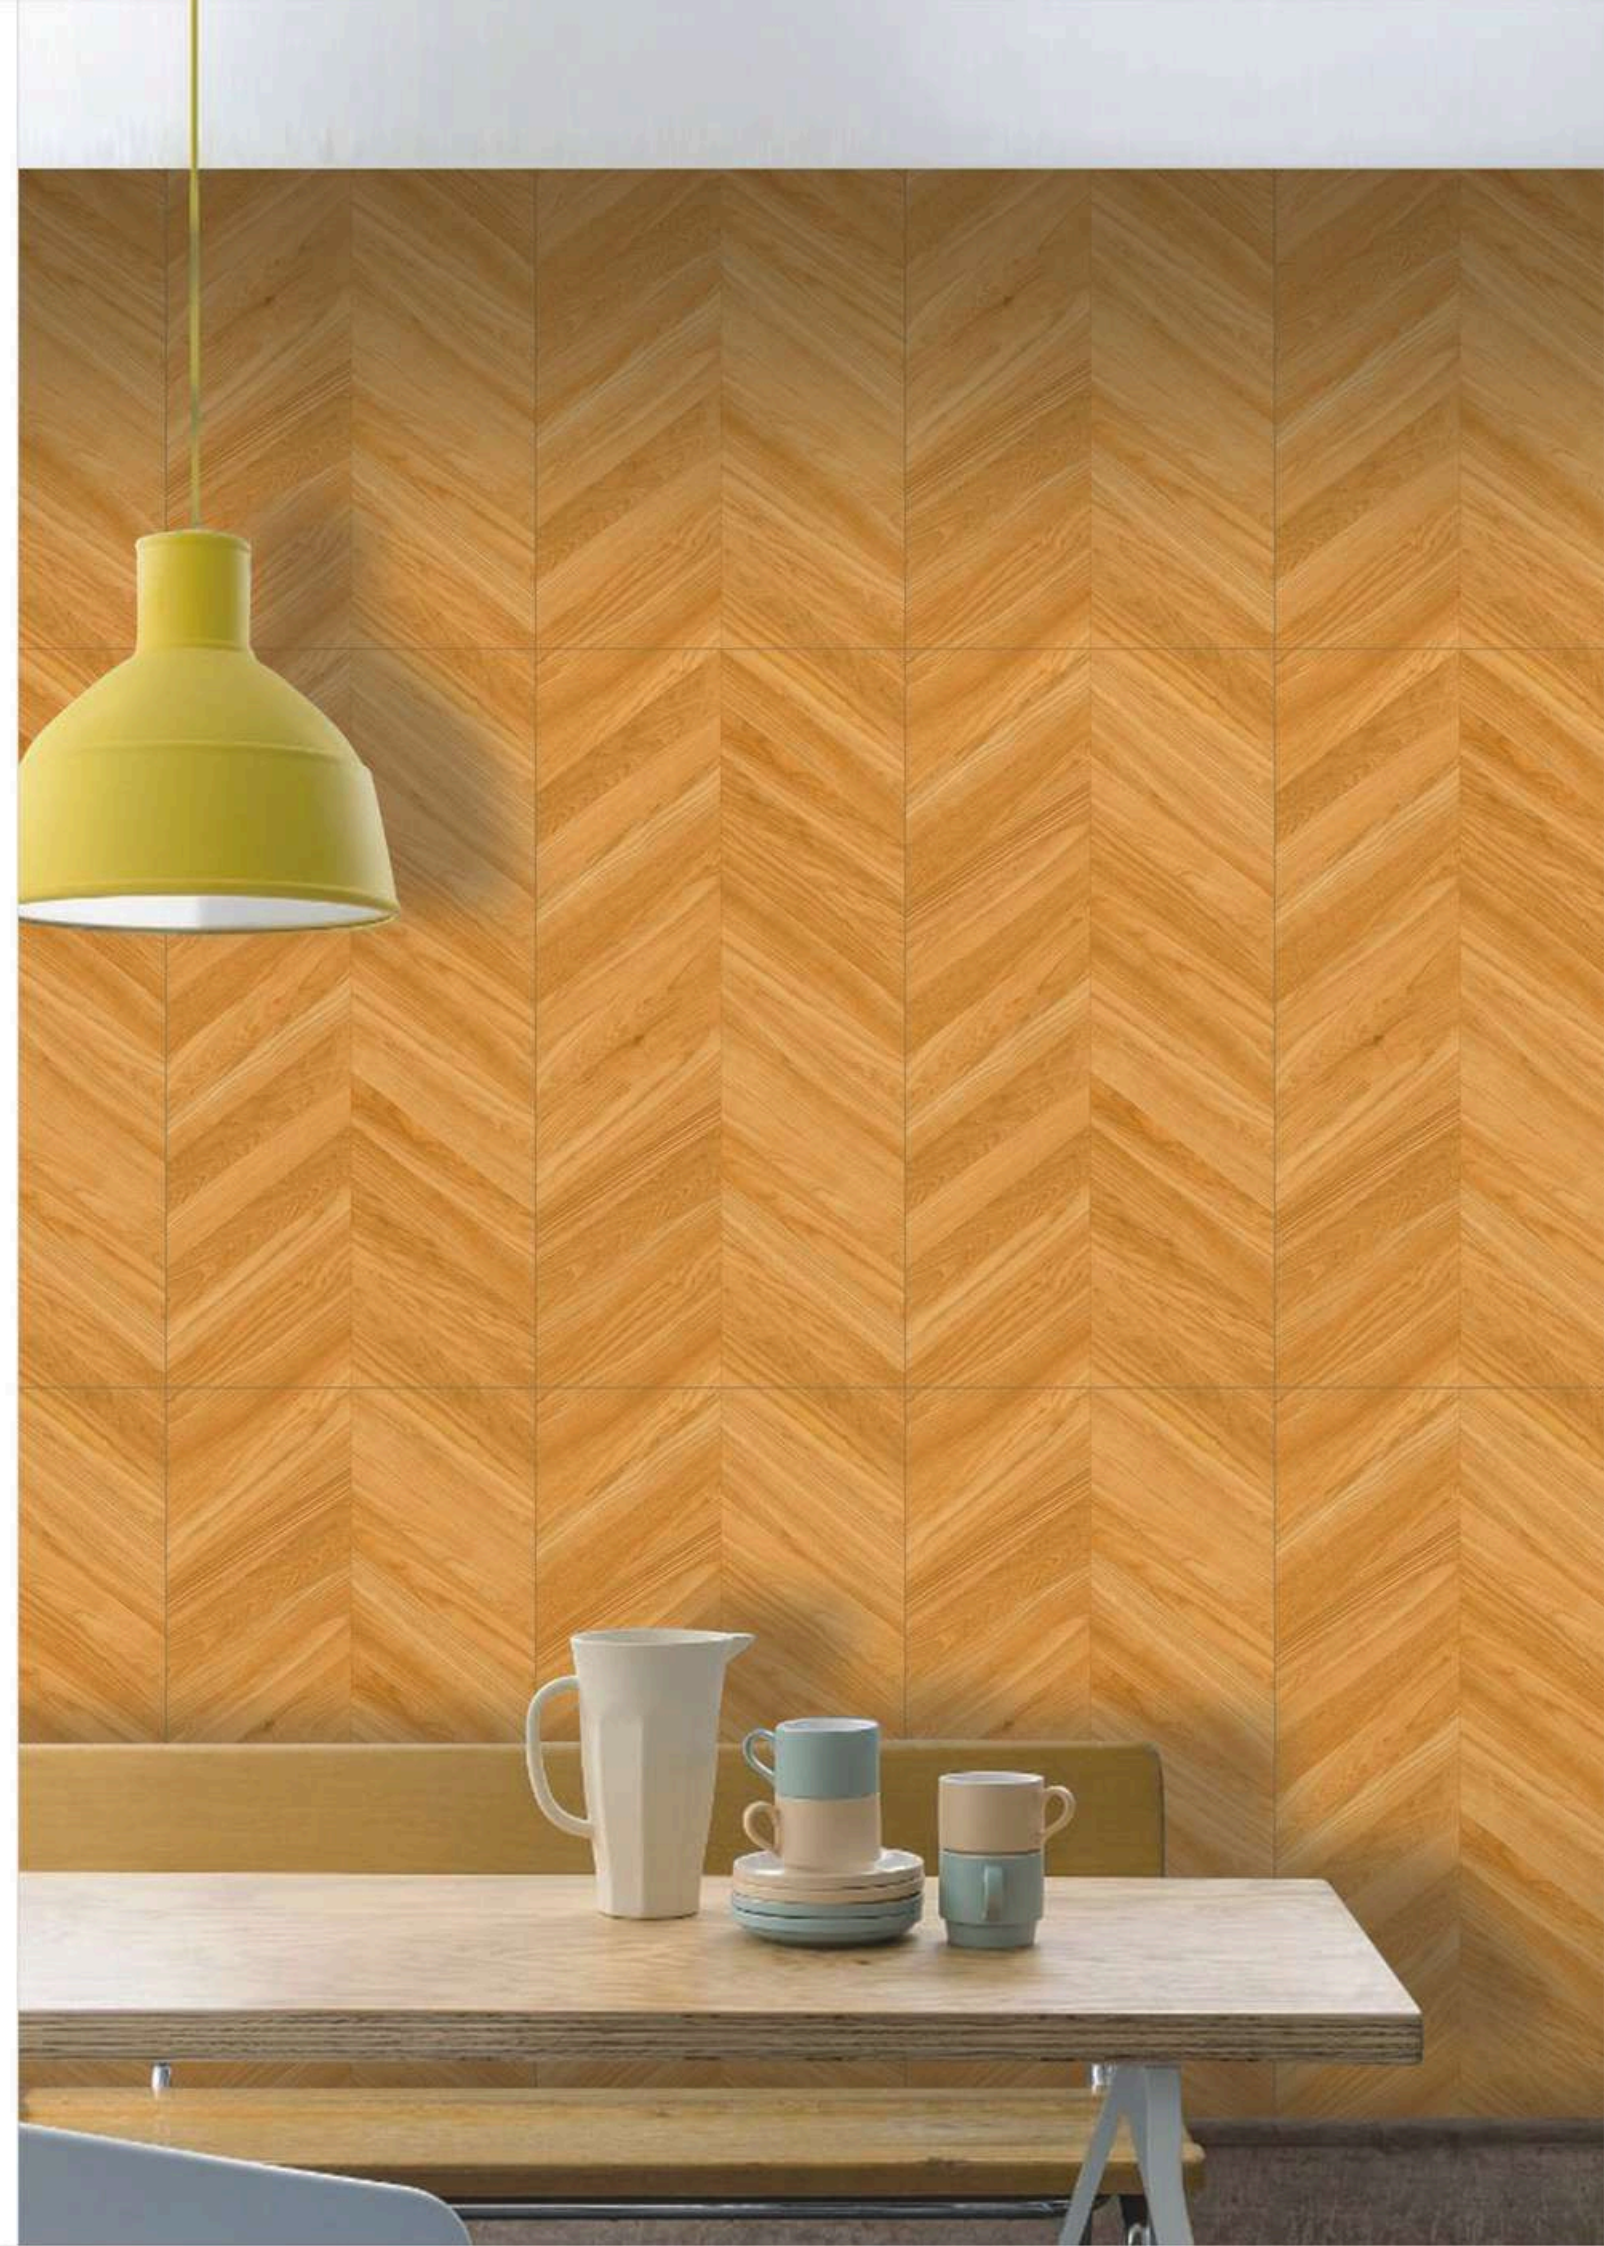

**SURFACE**

MATT

**OAK WOOD GOLD**

**600x1200mm**

GLAZED PORCELAIN  
TILE

**SURFACE**

MATT

**OAK WOOD NATURAL**