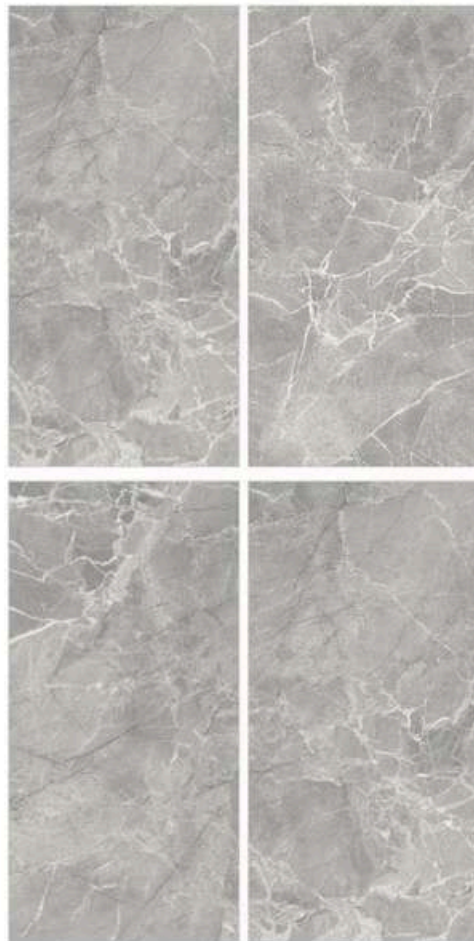

600x1200mm

GLAZED PORCELAIN
TILE

SURFACE

POLISHED