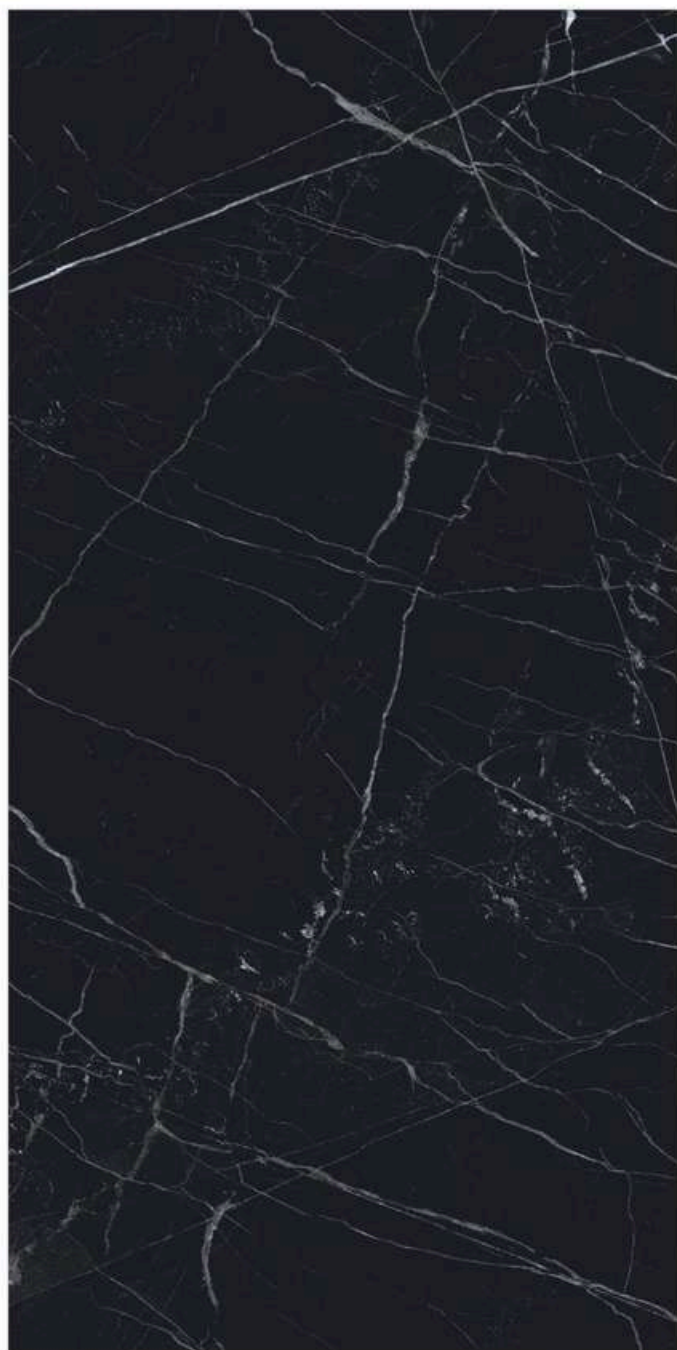

**SPRUCE WOOD**

**600x1200mm**

GLAZED PORCELAIN  
TILE

**SURFACE**

MATT

**MIRA BLACK**

**600x1200mm**

GLAZED PORCELAIN  
TILE