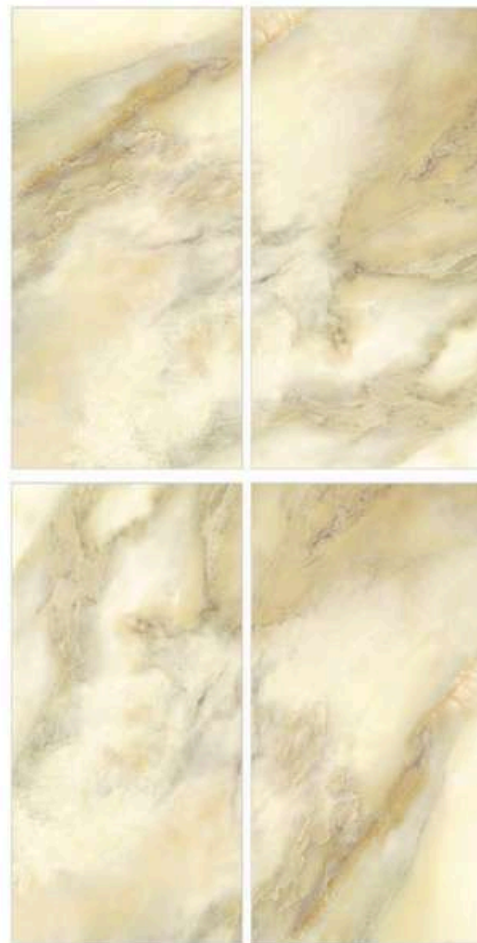

## CARARA MACAROON

**600x1200mm**

GLAZED PORCELAIN  
TILE

**SURFACE**

POLISHED

**CASPER SATUARIO**

**600x1200mm**

GLAZED PORCELAIN  
TILE