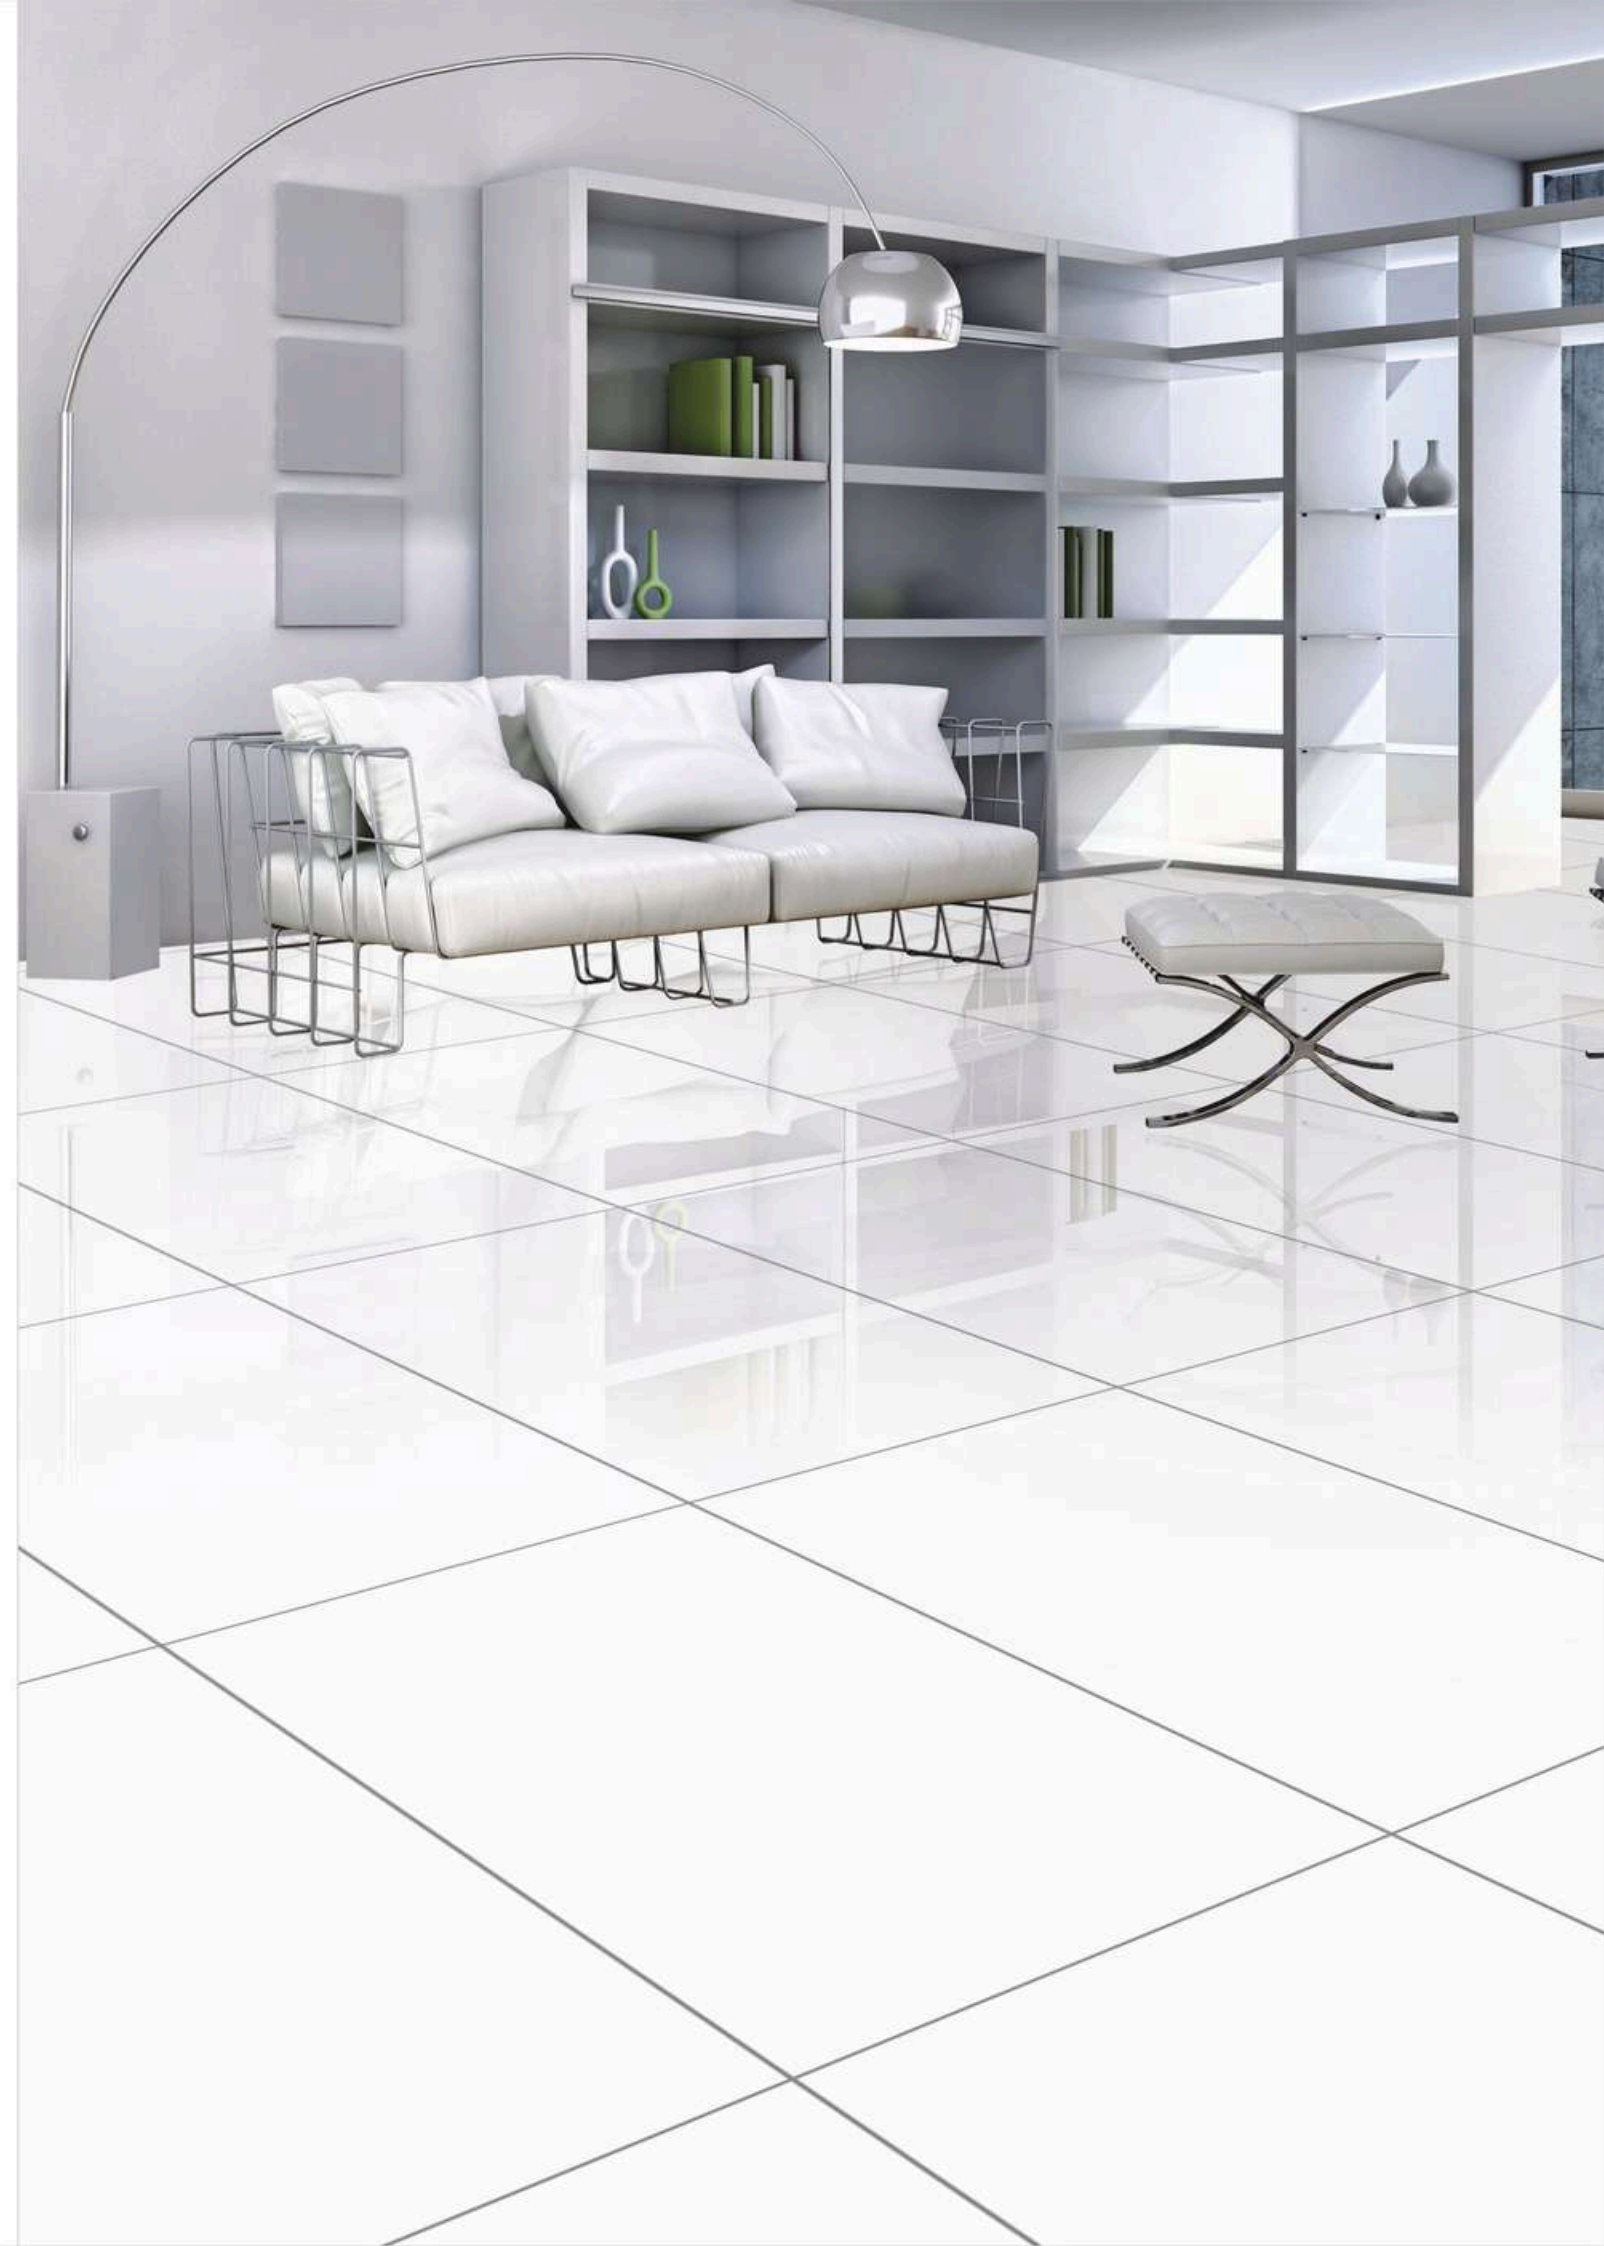

DG WHITE / SUPER WHITE

600x1200mm

GLAZED PORCELAIN
TILE

SURFACE

POLISHED