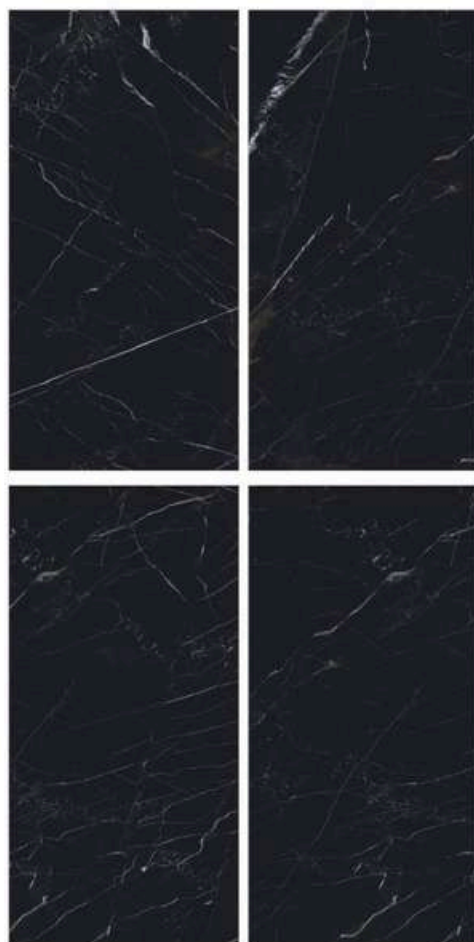

600x1200mm

GLAZED PORCELAIN
TILE

SURFACE

HIGH GLOSS