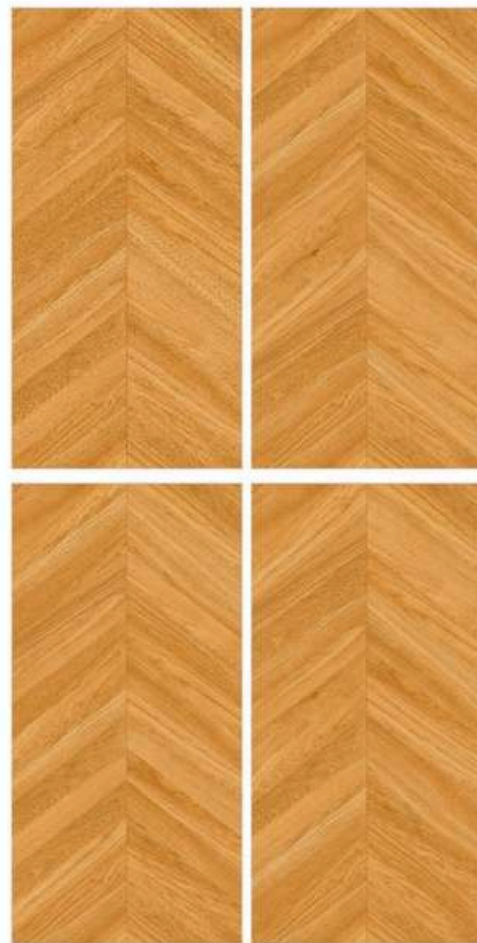

**SURFACE**

MATT

**OAK WOOD GOLD**

**600x1200mm**

GLAZED PORCELAIN  
TILE

**SURFACE**

MATT

**OAK WOOD NATURAL**