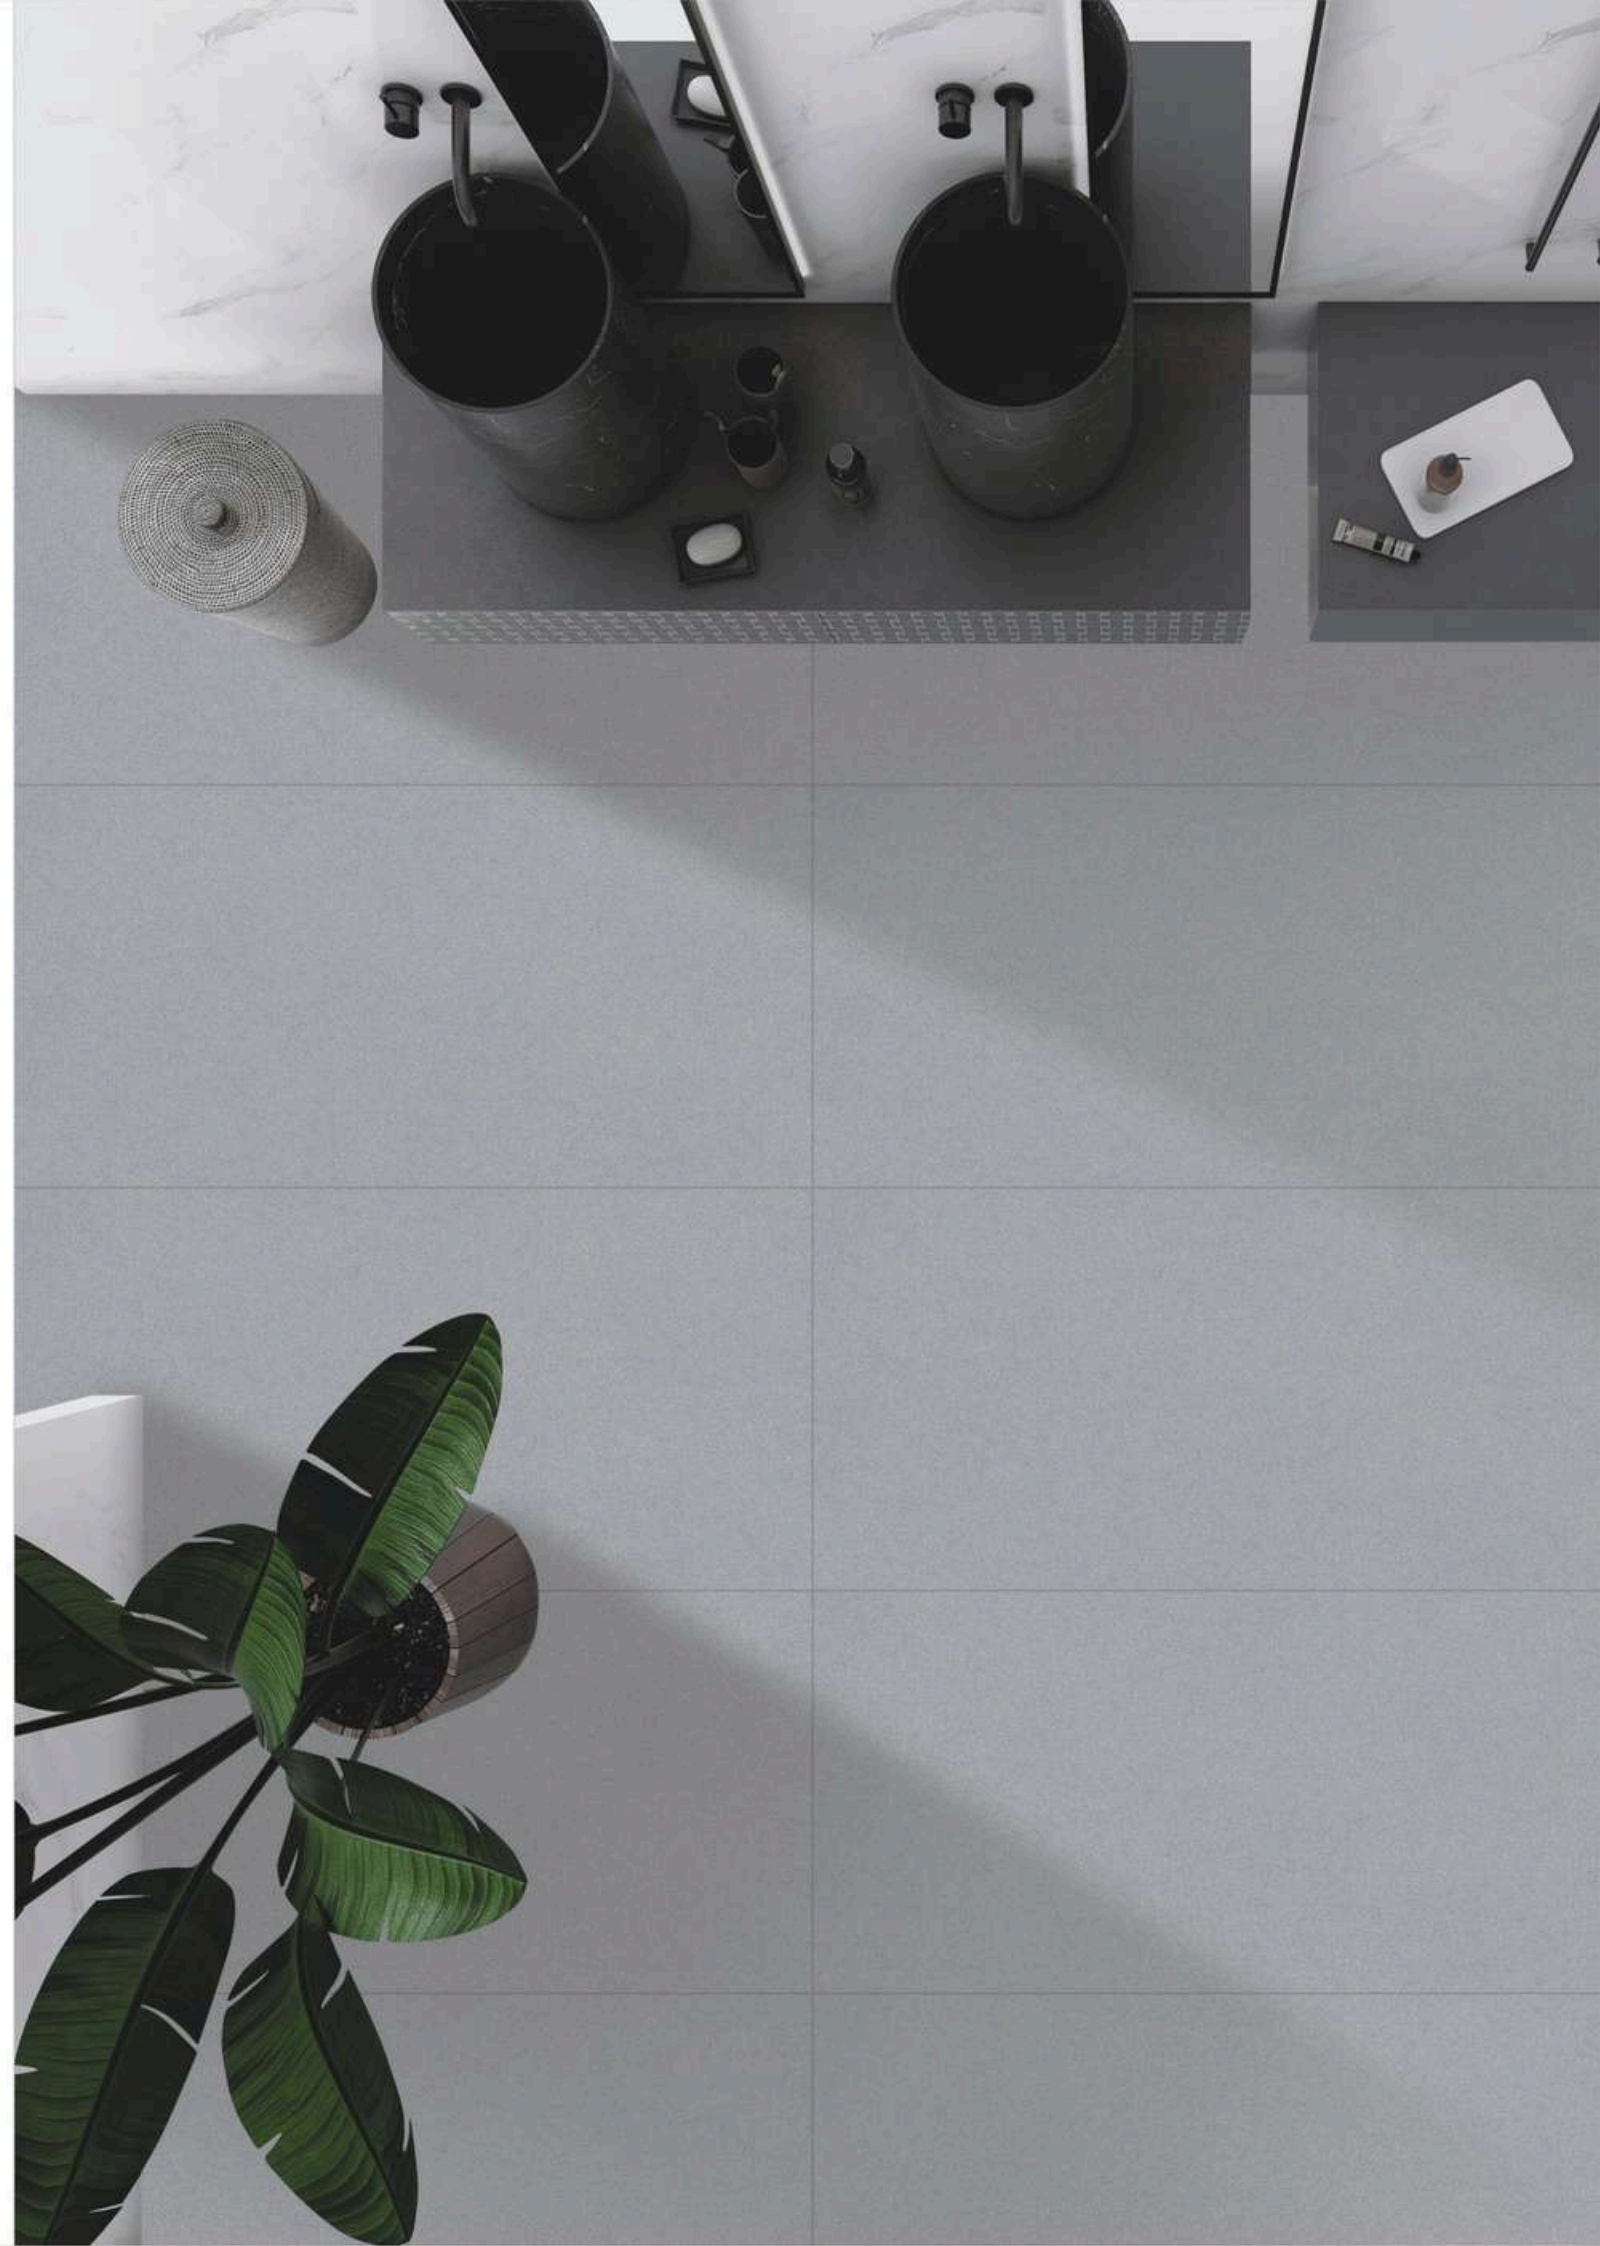

FULL BODY

**BUTTER**  
MATT

**QUARTZ**  
MATT

**600x1200mm**

FULL BODY

**DOVE**  
MATT

**BLACK**  
MATT

**600x1200mm**