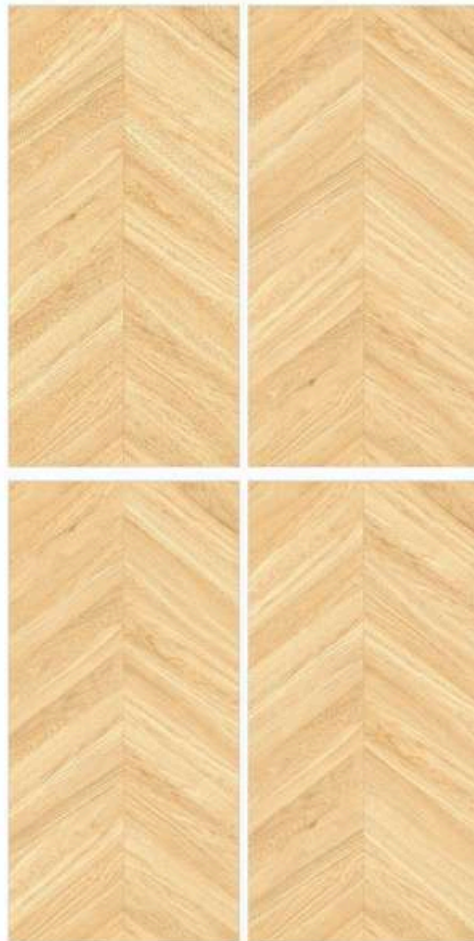

MATT

**OAK WOOD PINE**

**600x1200mm**

GLAZED PORCELAIN  
TILE

**SURFACE**

MATT

**OAK WOOD SILVER**

**600x1200mm**