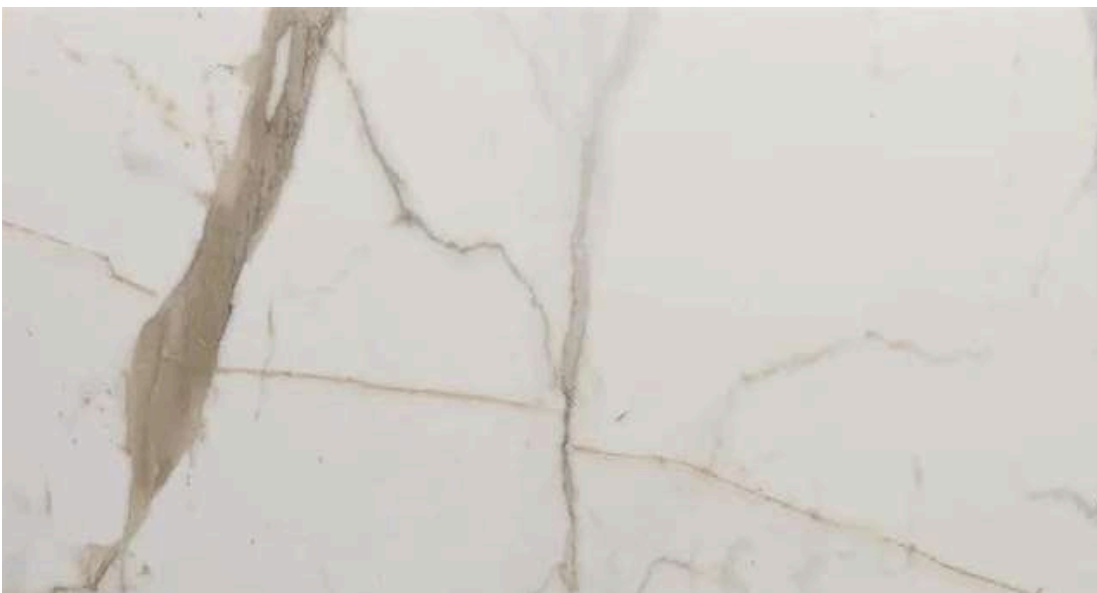

HAVANA WHITE

60x120cm

Surface - Glossy finish

Thickness - 9mm

Random