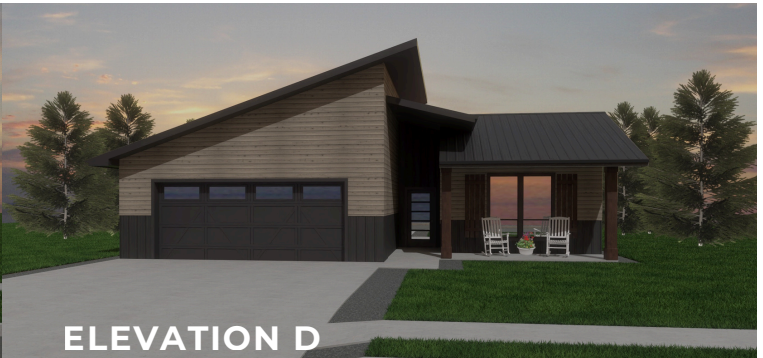

ELEVATION B

CONTACT US:

208-315-6135

DRAFTING@PLANSBYIDD.COM

PLANSBYIDD.COM

LADERA

3 BED, 2 BATH

1,260 - 2,000 SQFT

The LADERA

Plan Price \$2500 - ENGINEERING AVAILABLE AT ADDITIONAL COST

LADERA
3 BED, 2 BATH
1,260 - 2,000 SQFT

CONTACT US:
208-315-6135
DRAFTING@PLANSBYIDD.COM
PLANSBYIDD.COM

The LAS VEGAS

ELEVATION A

ELEVATION B

ELEVATION C

ELEVATION D

CONTACT US:
208-315-6135
DRAFTING@PLANSBYIDD.COM
PLANSBYIDD.COM

OUR MOST VERSATILE PLAN TO DATE.
OFFERED FROM 1,400 - 2,700 SQFT.
2-4 CAR GARAGE

The LAS VEGAS

Plan Price Range \$2,250 - \$3,375 - ENGINEERING AVAILABLE AT ADDITIONAL COST

OUR MOST VERSATILE PLAN TO DATE.
OFFERED FROM 1,400 - 2,700 SQFT.
2-4 CAR GARAGE

CONTACT US:
208-315-6135

DRAFTING@PLANSBYIDD.COM
PLANSBYIDD.COM

The TORONTO

ELEVATION A

ELEVATION B

CONTACT US:

208-315-6135