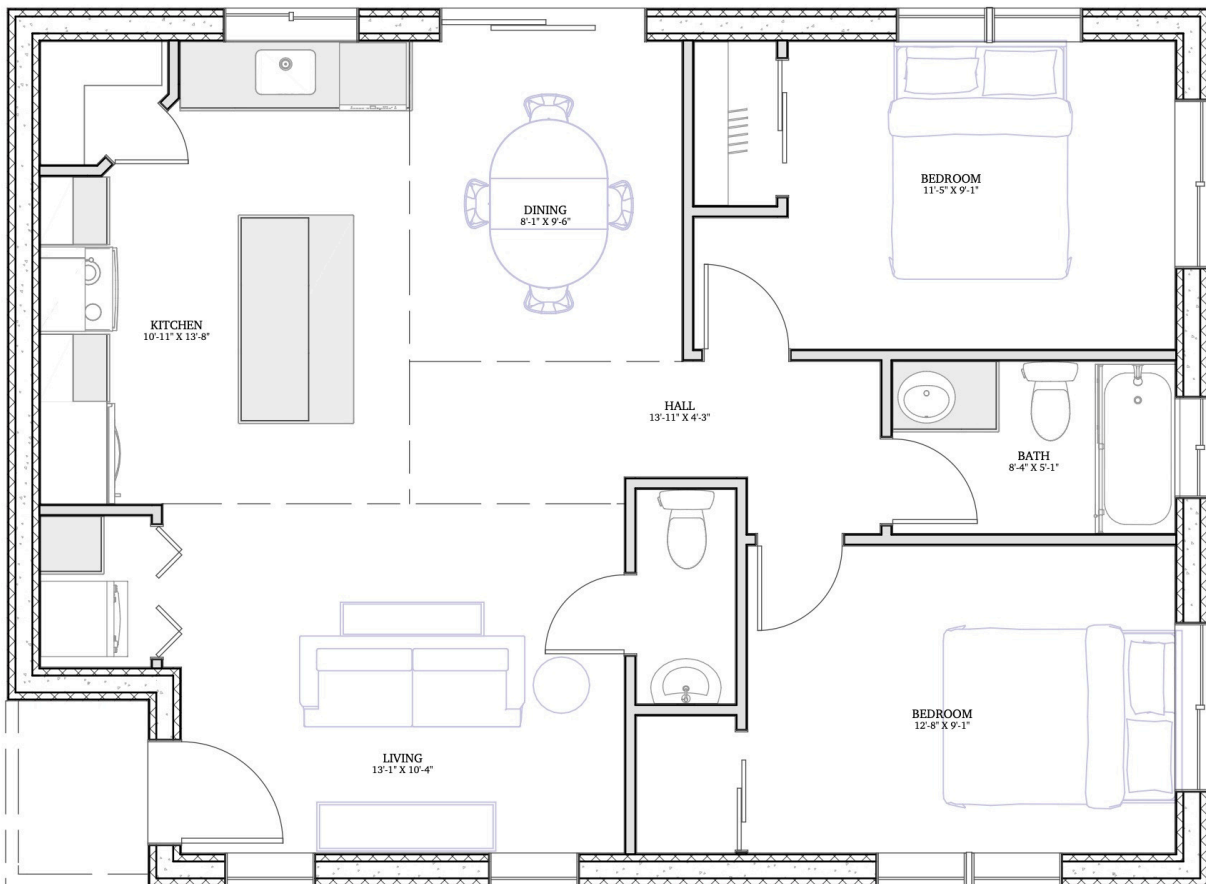

The ADU #1

Plan Price \$750 - ENGINEERING AVAILABLE AT ADDITIONAL COST

CONTACT US:

208-315-6135

DRAFTING@PLANSBYIDD.COM

PLANSBYIDD.COM

ADU

1 BED, 1 BATH

450 -600 SQFT

The ADU #2

Plan Price \$1,250 - ENGINEERING AVAILABLE AT ADDITIONAL COST

ADU
2 BED, 1.5 BATH
890-1,000 SQFT

CONTACT US:
208-315-6135

DRAFTING@PLANSBYIDD.COM
PLANSBYIDD.COM

The LADERA

ELEVATION A

ELEVATION B

CONTACT US:

208-315-6135

DRAFTING@PLANSBYIDD.COM

PLANSBYIDD.COM

LADERA

3 BED, 2 BATH

1,260 - 2,000 SQFT

The LADERA

Plan Price \$2500 - ENGINEERING AVAILABLE AT ADDITIONAL COST

LADERA
3 BED, 2 BATH
1,260 - 2,000 SQFT

CONTACT US:
208-315-6135
DRAFTING@PLANSBYIDD.COM
PLANSBYIDD.COM

The LAS VEGAS

ELEVATION A

ELEVATION B