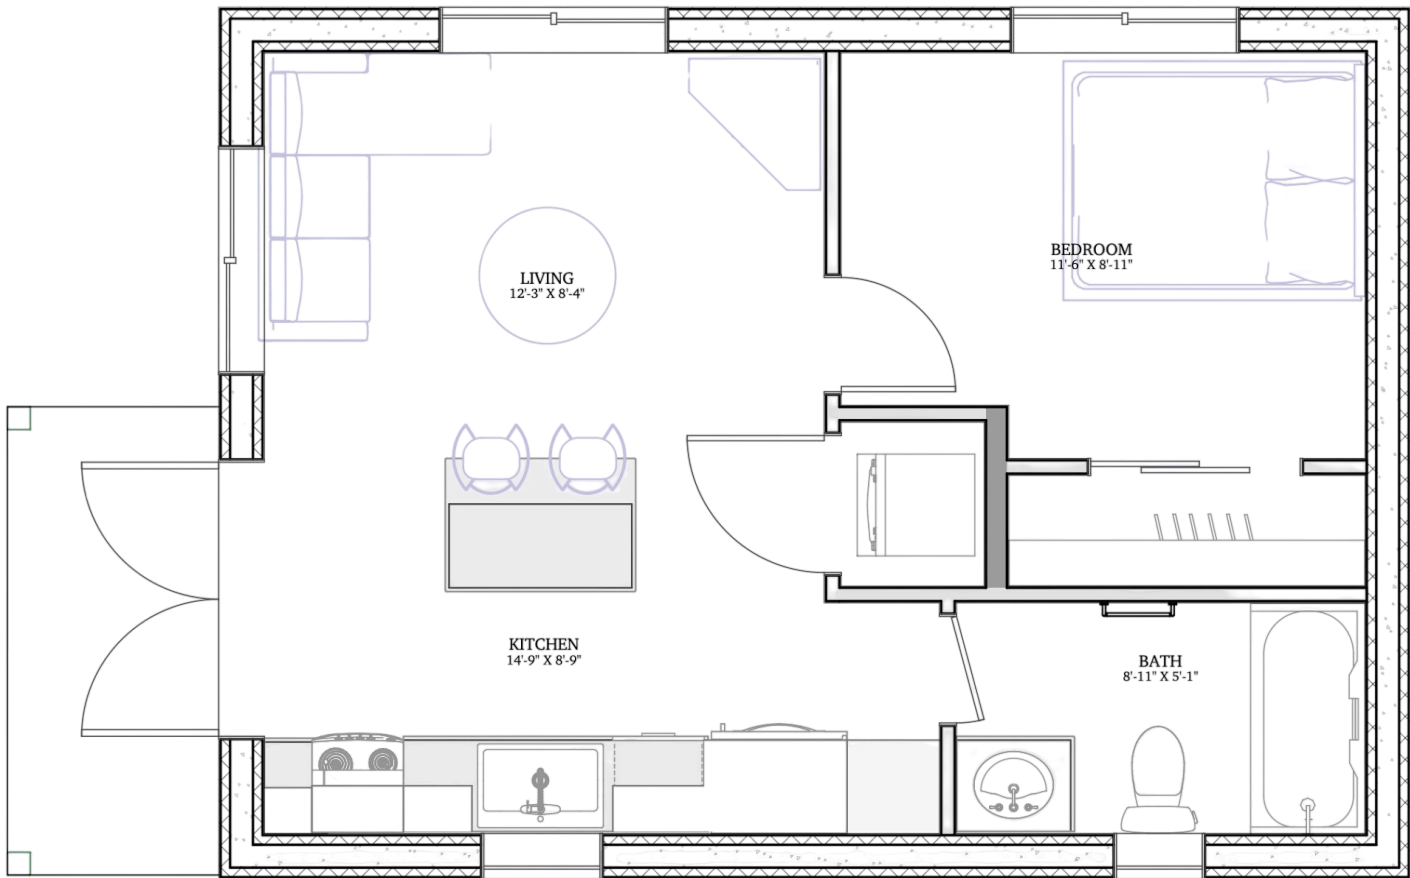

The ADU #1

Plan Price \$750 - ENGINEERING AVAILABLE AT ADDITIONAL COST

CONTACT US:

208-315-6135

DRAFTING@PLANSBYIDD.COM

PLANSBYIDD.COM

ADU

1 BED, 1 BATH

450 -600 SQFT

The ADU #2

Plan Price \$1,250 - ENGINEERING AVAILABLE AT ADDITIONAL COST

ADU
2 BED, 1.5 BATH
890-1,000 SQFT

CONTACT US:
208-315-6135

DRAFTING@PLANSBYIDD.COM
PLANSBYIDD.COM

The LADERA

ELEVATION A

ELEVATION B

CONTACT US:

208-315-6135

DRAFTING@PLANSBYIDD.COM

PLANSBYIDD.COM

LADERA

3 BED, 2 BATH

1,260 - 2,000 SQFT

The LADERA

Plan Price \$2500 - ENGINEERING AVAILABLE AT ADDITIONAL COST

LADERA
3 BED, 2 BATH
1,260 - 2,000 SQFT

CONTACT US:
208-315-6135
DRAFTING@PLANSBYIDD.COM
PLANSBYIDD.COM

The LAS VEGAS

ELEVATION A

ELEVATION B