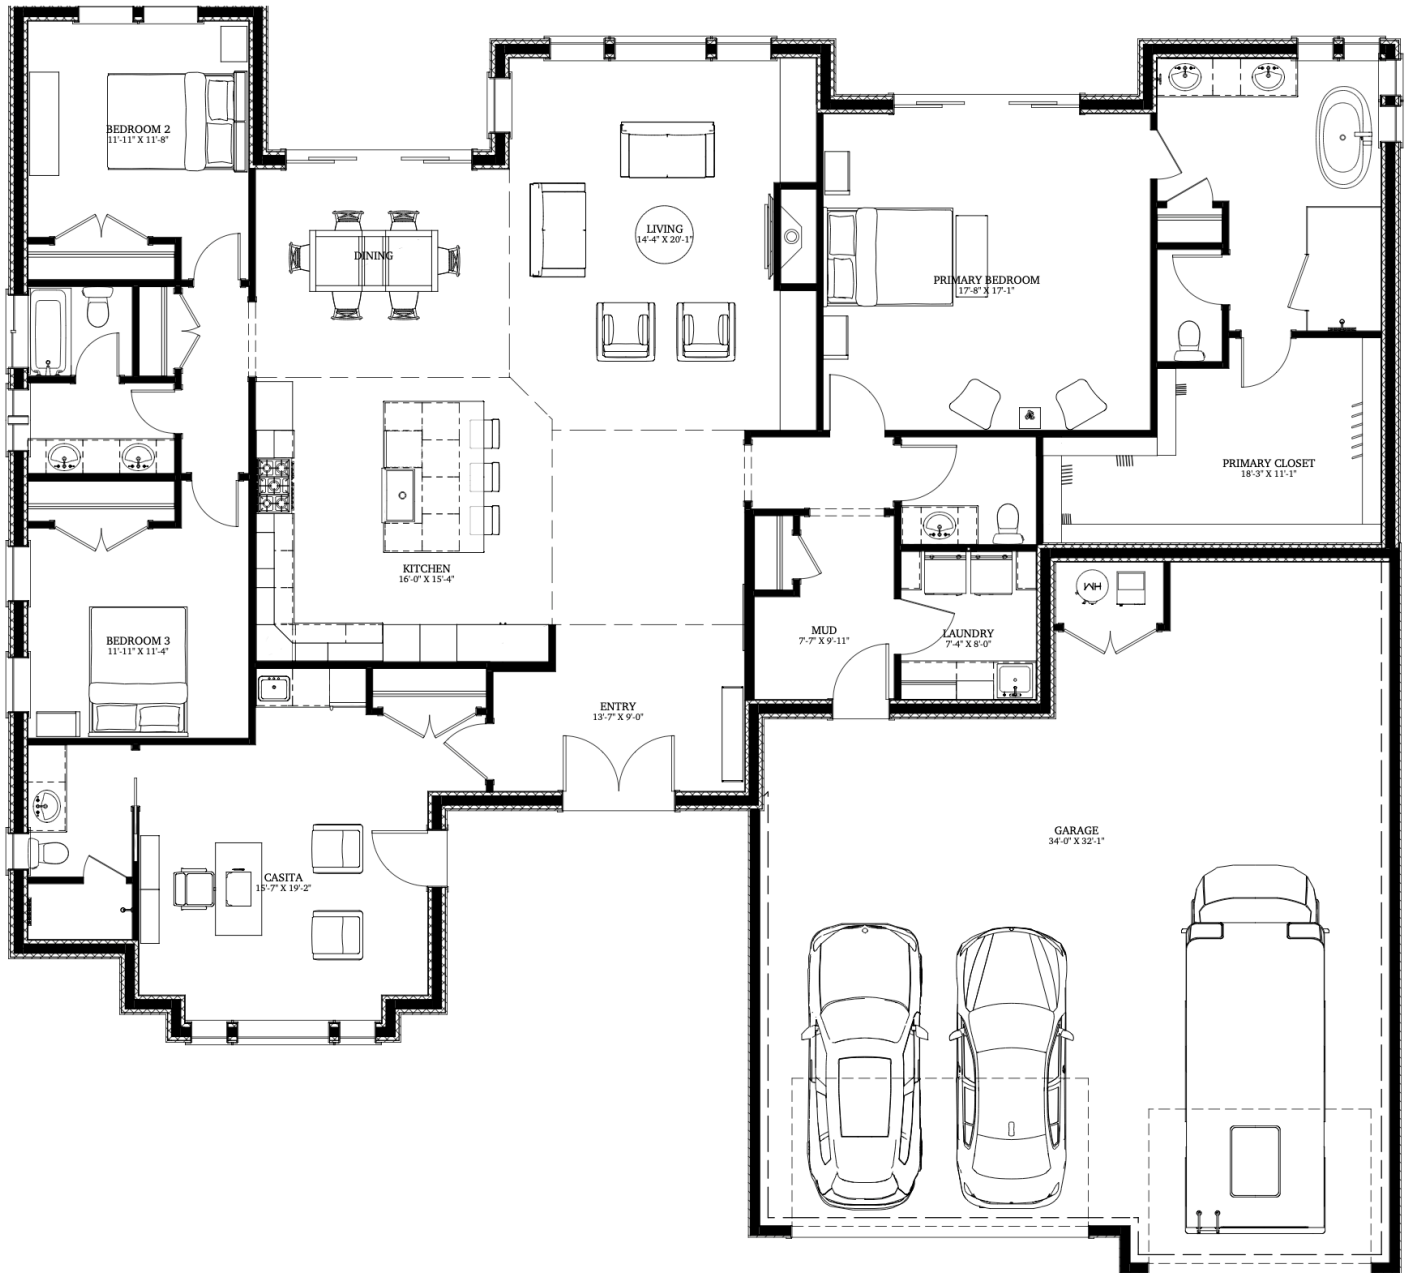

The TORONTO

Plan Price Range $3,625 - $4,250 - ENGINEERING AVAILABLE AT ADDITIONAL COST

Toronto
4 BED, 3.5 BATH
2,900-3,400

CONTACT US:
208-315-6135
DRAFTING@PLANSBYIDD.COM
PLANSBYIDD.COM