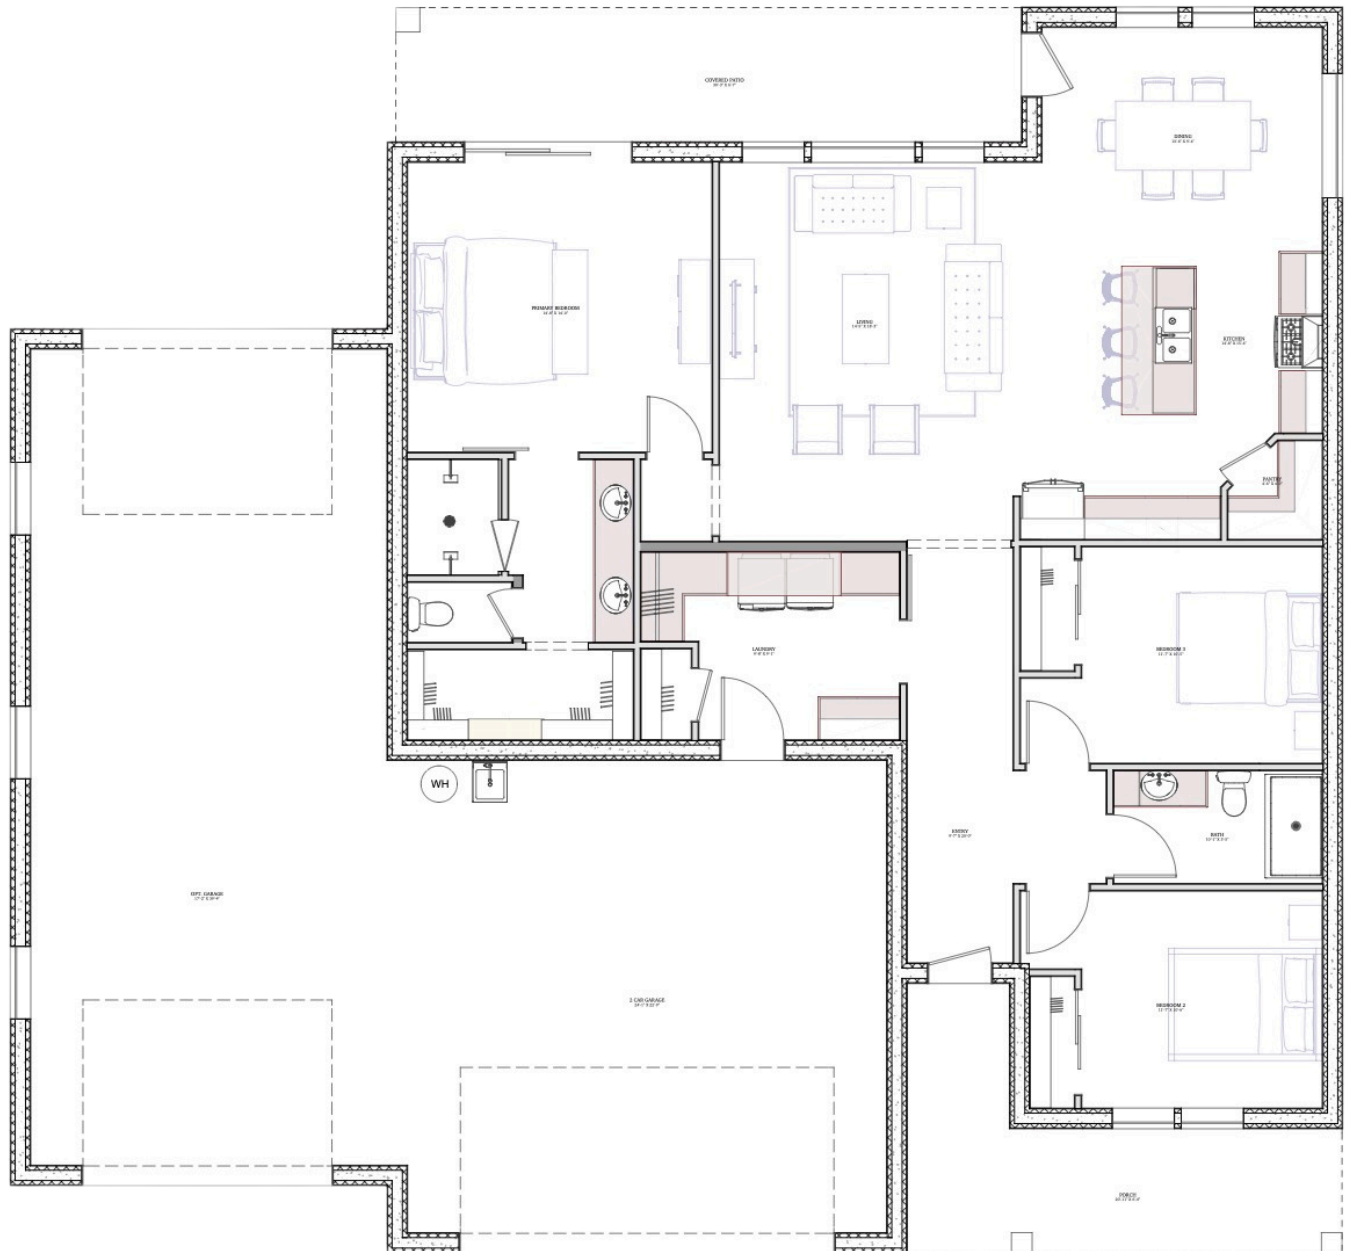

The LADERA

Plan Price \$2500 - ENGINEERING AVAILABLE AT ADDITIONAL COST

LADERA
3 BED, 2 BATH
1,260 - 2,000 SQFT

CONTACT US:
208-315-6135
DRAFTING@PLANSBYIDD.COM
PLANSBYIDD.COM

The LAS VEGAS

ELEVATION A

ELEVATION B

ELEVATION C

ELEVATION D

CONTACT US:
208-315-6135
DRAFTING@PLANSBYIDD.COM
PLANSBYIDD.COM

OUR MOST VERSATILE PLAN TO DATE.
OFFERED FROM 1,400 - 2,700 SQFT.
2-4 CAR GARAGE

The LAS VEGAS

Plan Price Range \$2,250 - \$3,375 - ENGINEERING AVAILABLE AT ADDITIONAL COST