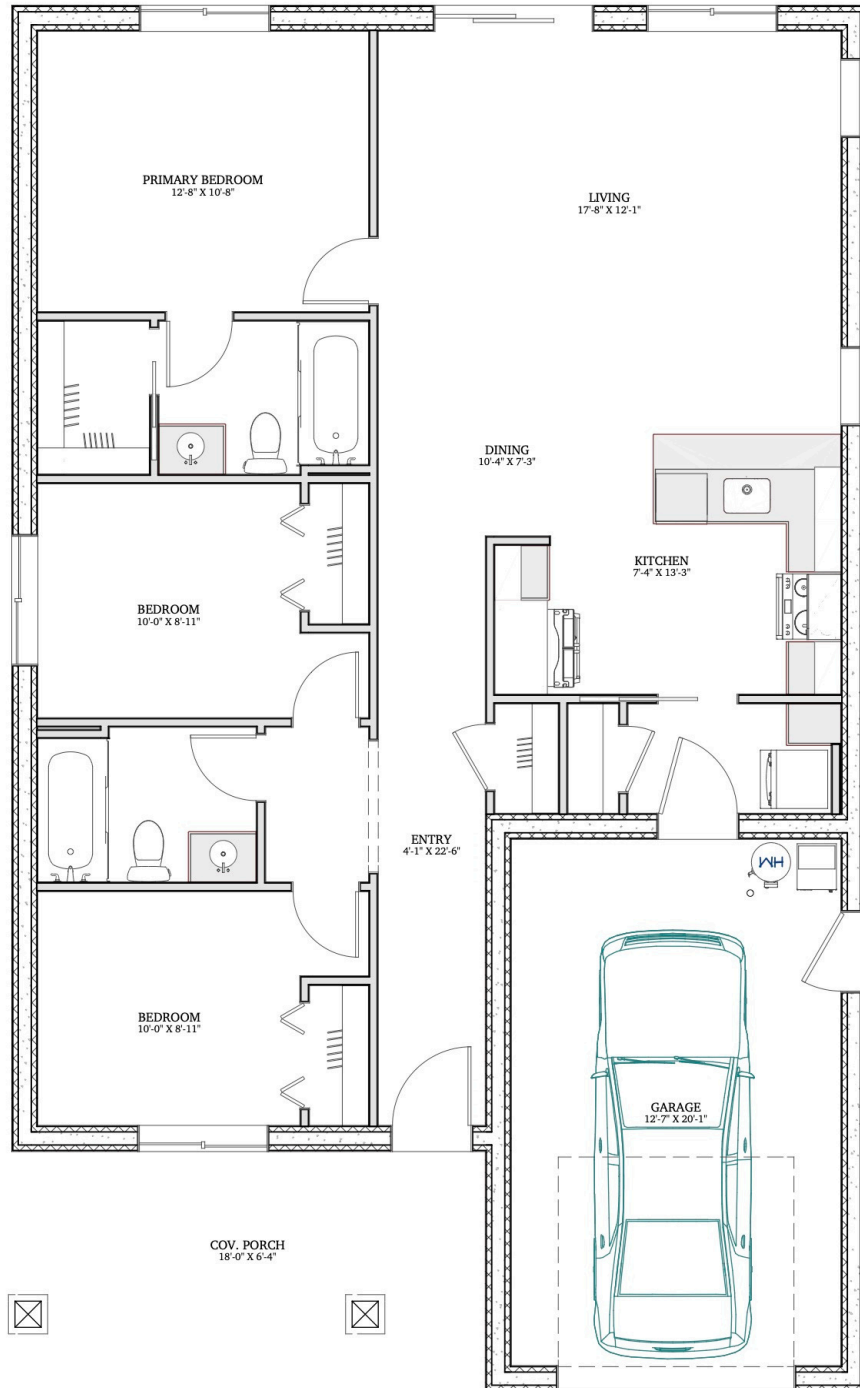

450 -600 SQFT

The ADU #2

Plan Price \$1,250 - ENGINEERING AVAILABLE AT ADDITIONAL COST

ADU
2 BED, 1.5 BATH
890-1,000 SQFT

CONTACT US:
208-315-6135

DRAFTING@PLANSBYIDD.COM
PLANSBYIDD.COM

The LADERA

ELEVATION A

ELEVATION B

CONTACT US:

208-315-6135

DRAFTING@PLANSBYIDD.COM

PLANSBYIDD.COM

LADERA

3 BED, 2 BATH

1,260 - 2,000 SQFT

The LADERA

Plan Price \$2500 - ENGINEERING AVAILABLE AT ADDITIONAL COST

LADERA
3 BED, 2 BATH
1,260 - 2,000 SQFT

CONTACT US:
208-315-6135
DRAFTING@PLANSBYIDD.COM
PLANSBYIDD.COM

The LAS VEGAS

ELEVATION A

ELEVATION B

ELEVATION C

ELEVATION D

CONTACT US:
208-315-6135
DRAFTING@PLANSBYIDD.COM
PLANSBYIDD.COM

OUR MOST VERSATILE PLAN TO DATE.
OFFERED FROM 1,400 - 2,700 SQFT.
2-4 CAR GARAGE

The LAS VEGAS

Plan Price Range \$2,250 - \$3,375 - ENGINEERING AVAILABLE AT ADDITIONAL COST