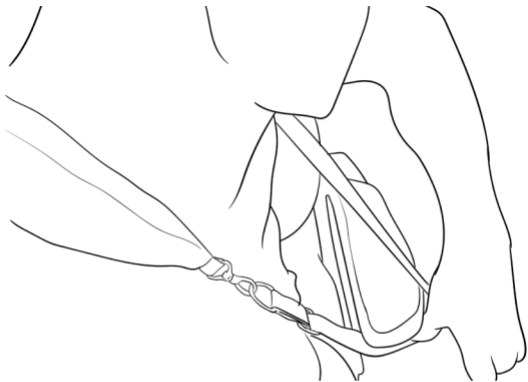

# **SLOOP PILLOW**

Please read to understand all the great benefits of this pillow.

1. To use the pillow as a neck pillow, simply hook the two ends of the pillow together.

2. To use the Sloop pillow for full lateral support to the upper body, unhook and extend the pillow. Unzip the hidden pocket, take out the strap and attach it to both ends of the hooks. Now you have a loop.

**3. Slide the strap between the headrest (wing on headrest) on the plane, or over the headrest of the bus, train or office chair, depending on where you want to use it.**

**4. Position the Sloop pillow across your torso.**

Depending on which side you wish to rest your head on, slide the opposite arm through the loop. Adjust the strap length and the position of the pillow to your comfort. Now you can lean and rest your head on the pillow and it will keep you from drooping.

8. When you get off the plane, simply pull the strap out of the headrest/armrest and put the Sloop pillow on like a cross body bag or clip it on your carry on luggage or backpack.

Adjustable for adults & kids older than 6 years