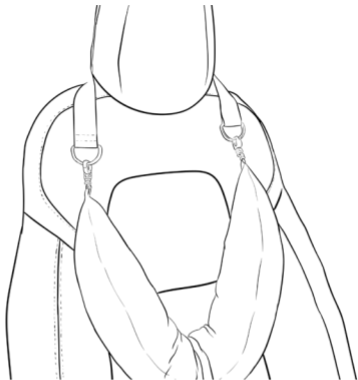

# **SLOOP PILLOW**

Please read to understand all the great benefits of this pillow.

1. To use the pillow as a neck pillow, simply hook the two ends of the pillow together.

2. To use the Sloop pillow for full lateral support to the upper body, unhook and extend the pillow. Unzip the hidden pocket, take out the strap and attach it to both ends of the hooks. Now you have a loop.

**3. Slide the strap between the headrest (wing on headrest) on the plane, or over the headrest of the bus, train or office chair, depending on where you want to use it.**

**4. Position the Sloop pillow across your torso.**

Depending on which side you wish to rest your head on, slide the opposite arm through the loop. Adjust the strap length and the position of the pillow to your comfort. Now you can lean and rest your head on the pillow and it will keep you from drooping.

5. If you don't have the option to slide the strap into a headrest, put one arm through the Sloop, position the pillow to your neck and simply slide the strap in the armrest of the plane, bus, train or office chair. Adjust the strap and pillow to your comfort. Now you can lean on the pillow and it will keep you from drooping.