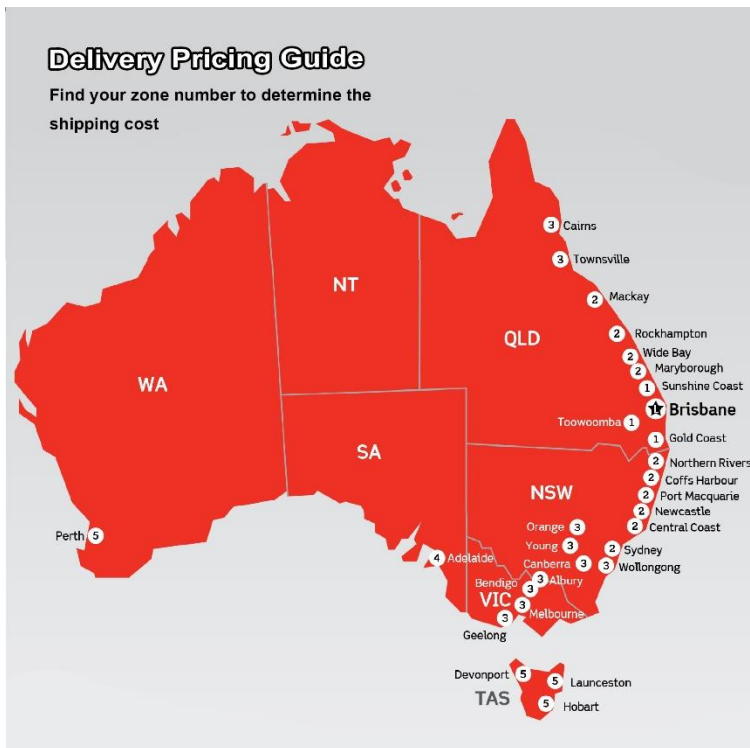

NEED A FEW EXTRA SUPPLIES: We've got you covered!

PRODUCT	PACK/PRODUCT SIZE	PRICE <i>gst incl.</i>	QTY	TOTAL
SLIME LINKING AGENT	An essential supply for any Slime experiment. All our Slime Packs provide the required quantity of the linking agent, however, sometimes 'things get spilled'	100ml bottle Supplies 10 children	$5.00	
CALCIUM POWDER	An essential supply for any Freaky Goo experiment. All our Freaky Goo Packs provide the required quantity of the calcium powder, however, sometimes 'things get spilled'	100 grams Supplies 10 children	$5.00	
BOWLS + LIDS 355 ml size	The perfect sized bowl with a lid, for the Freaky Goo Worm & Ball experiment.	Pack of 10	$10.00	
BOWLS + LIDS 236 ml size	The perfect sized bowl with a lid, for mixing up slime or snow	Pack of 10	$10.00	
FUNNELS	Perfect size for refilling the Freaky Goo squeeze bottles	Pack of 10	$8.00	

NATIONWIDE DELIVERY

Please provide the following delivery details

Order Date:	Name:
School/Centre/Business Name:	Phone:
Email:	

Address (not a PO Box):	Page 1 total	
	Page 2 total	
	Page 3 total	

POSTAGE & HANDLING RATES (incl. gst)		
LOCAL Brisbane		$15.00
ZONE 1 Gold Coast, Sunshine Coast, Toowoomba		$20.00
ZONE 2 QLD Mackay, Maryborough, Rockhampton, Wide Bay NSW Sydney, Central Coast, Coffs Harbour, Newcastle, Northern Rivers, Port Macquarie		$30.00
ZONE 3 ACT & NSW Canberra, Albury, Orange, Wollongong, Young VIC & QLD Melbourne, Bendigo, Geelong, Cairns, Townsville		$35.00
ZONE 4 SA Adelaide		$40.00
ZONE 5 WA & TAS Perth, Hobart, Devonport, Launceston		$45.00
For all other areas, contact us for a quote.		
TOTAL (gst incl)		

Email the completed order form to (scanned document or photo okay): info@professorjellybean.com.au

NOTE: A tax invoice will be sent attached with your order. Payment is due 21 days from the order date.

PAYMENT DETAILS

Bank- Suncorp
Account Name- Professor JellyBean
BSB- 484 799
Acc. #- 034 139 690