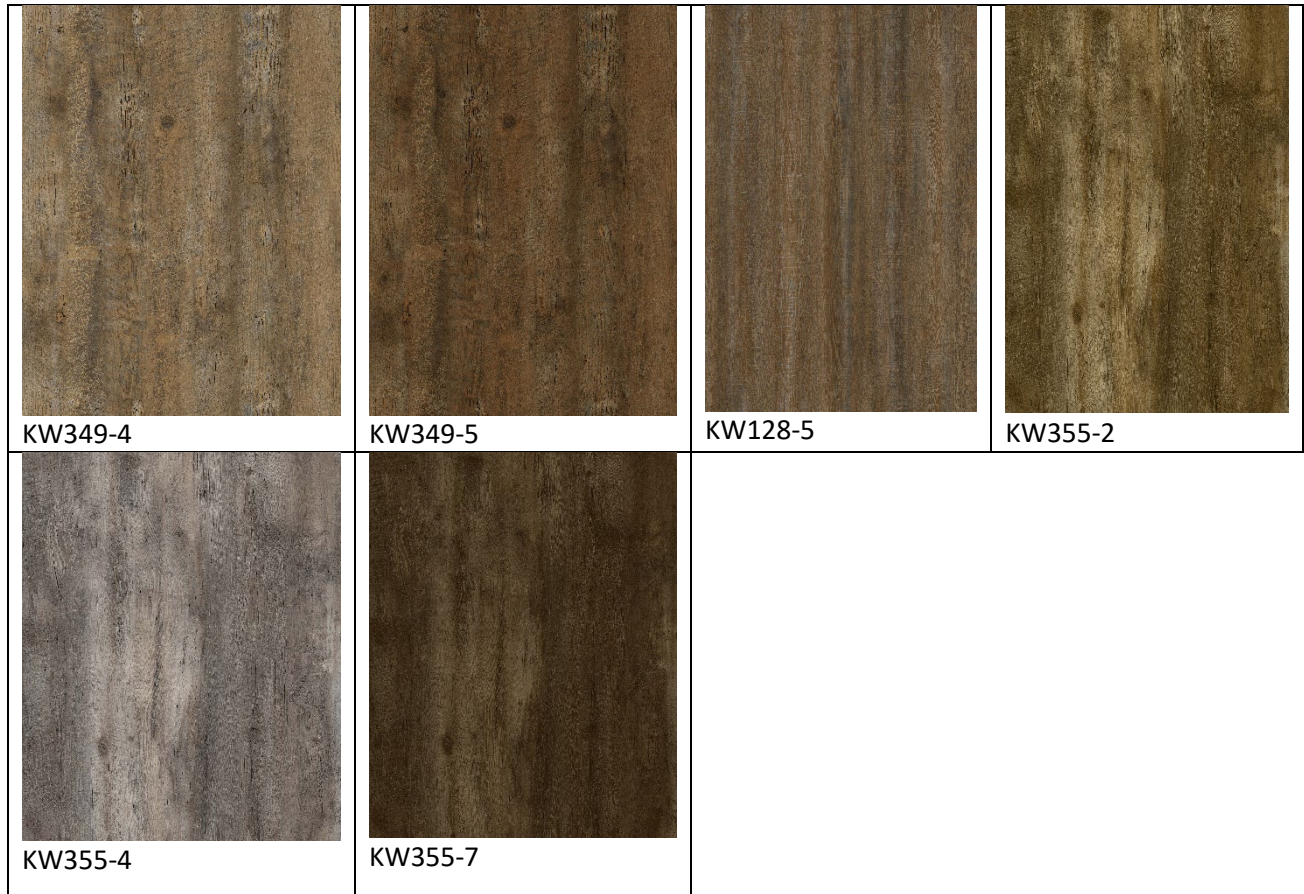

SAW CUT COLLECTION/GLUE DOWN LVP

SPECIFICATIONS

DIMENSIONS: 7" wide x 48" length

AVAILABLE THICKNESS: 2mm, 2.5mm, & 3mm

CONSTRUCTION/INSTALLATION: Glue Down

AVAILABLE WEAR LAYER: 12mil & 22mil

TEXTURE: Embossed

PROFILE: 4 Sided Squared

WARRANTY: 10 Year Residential/ 5 Year Multi-Family/5 Year Light Commercial

RECOMMENDED ADHESIVE: WF Taylor Dynamic

RECOMMENDED CLEANER: WF Taylor FreshFloors

www.galacticfloors.com