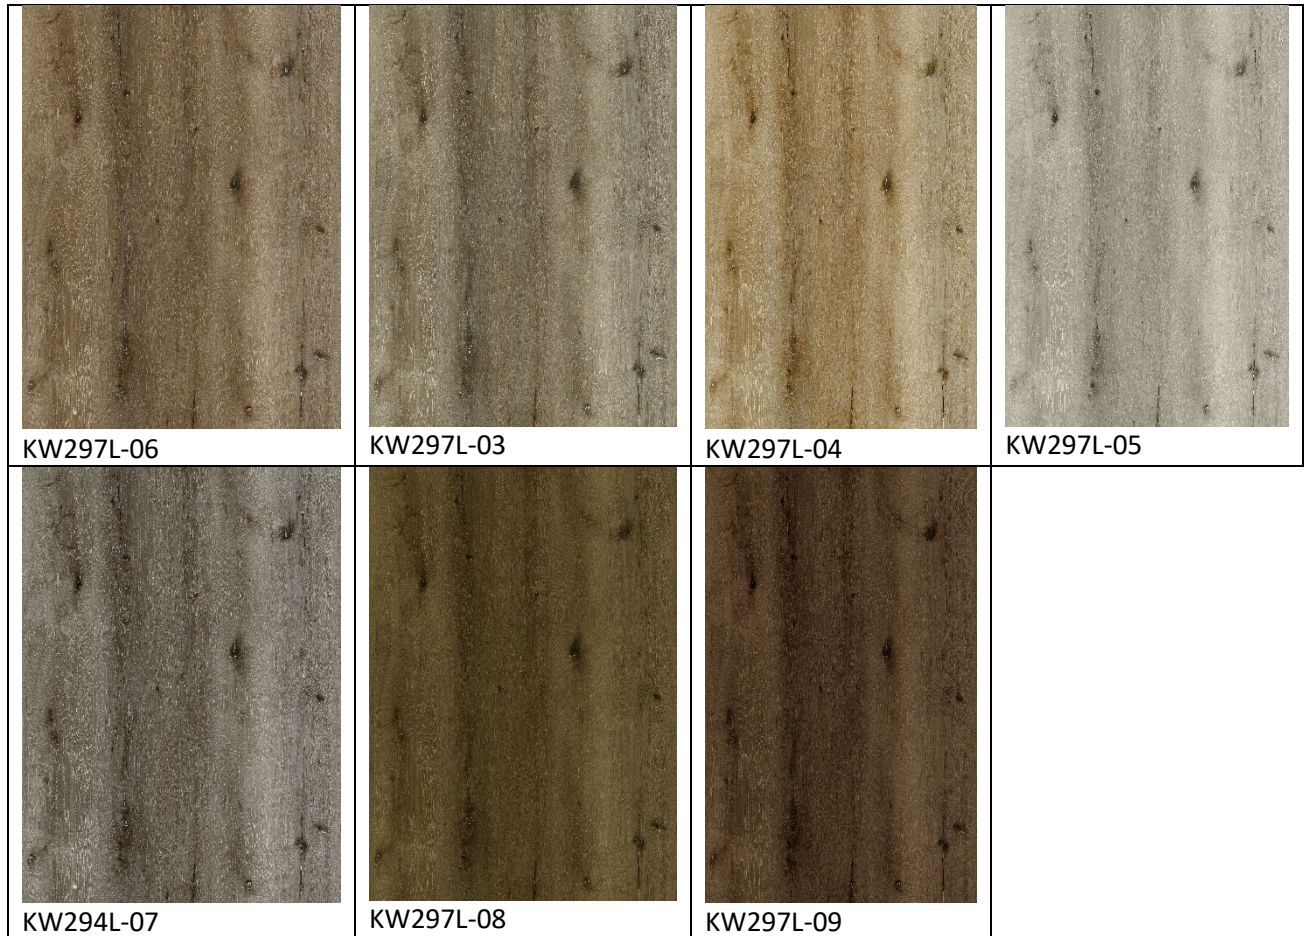

DEL MONTE COLLECTION/GLUE DOWN LVP

SPECIFICATIONS

DIMENSIONS: 7" wide x 48" length

AVAILABLE THICKNESS: 2mm, 2.5mm, & 3mm

CONSTRUCTION/INSTALLATION: Glue Down

AVAILABLE WEAR LAYER: 12mil & 22mil

TEXTURE: Embossed