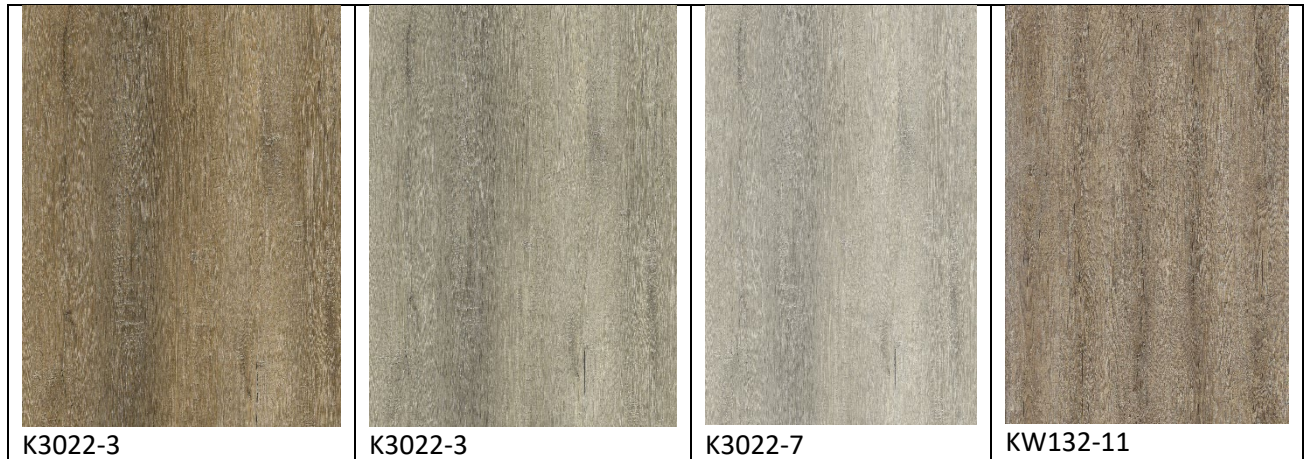

HEARTLAND COLLECTION/GLUE DOWN LVP

SPECIFICATIONS

DIMENSIONS: 7" wide x 48" length

AVAILABLE THICKNESS: 2mm, 2.5mm, & 3mm

CONSTRUCTION/INSTALLATION: Glue Down

AVAILABLE WEAR LAYER: 12mil & 22mil

TEXTURE: Embossed

PROFILE: 4 Sided Squared

WARRANTY: 10 Year Residential/ 5 Year Multi-Family/5 Year Light Commercial

RECOMMENDED ADHESIVE: WF Taylor Dynamic

RECOMMENDED CLEANER: WF Taylor FreshFloors

www.galacticfloors.com