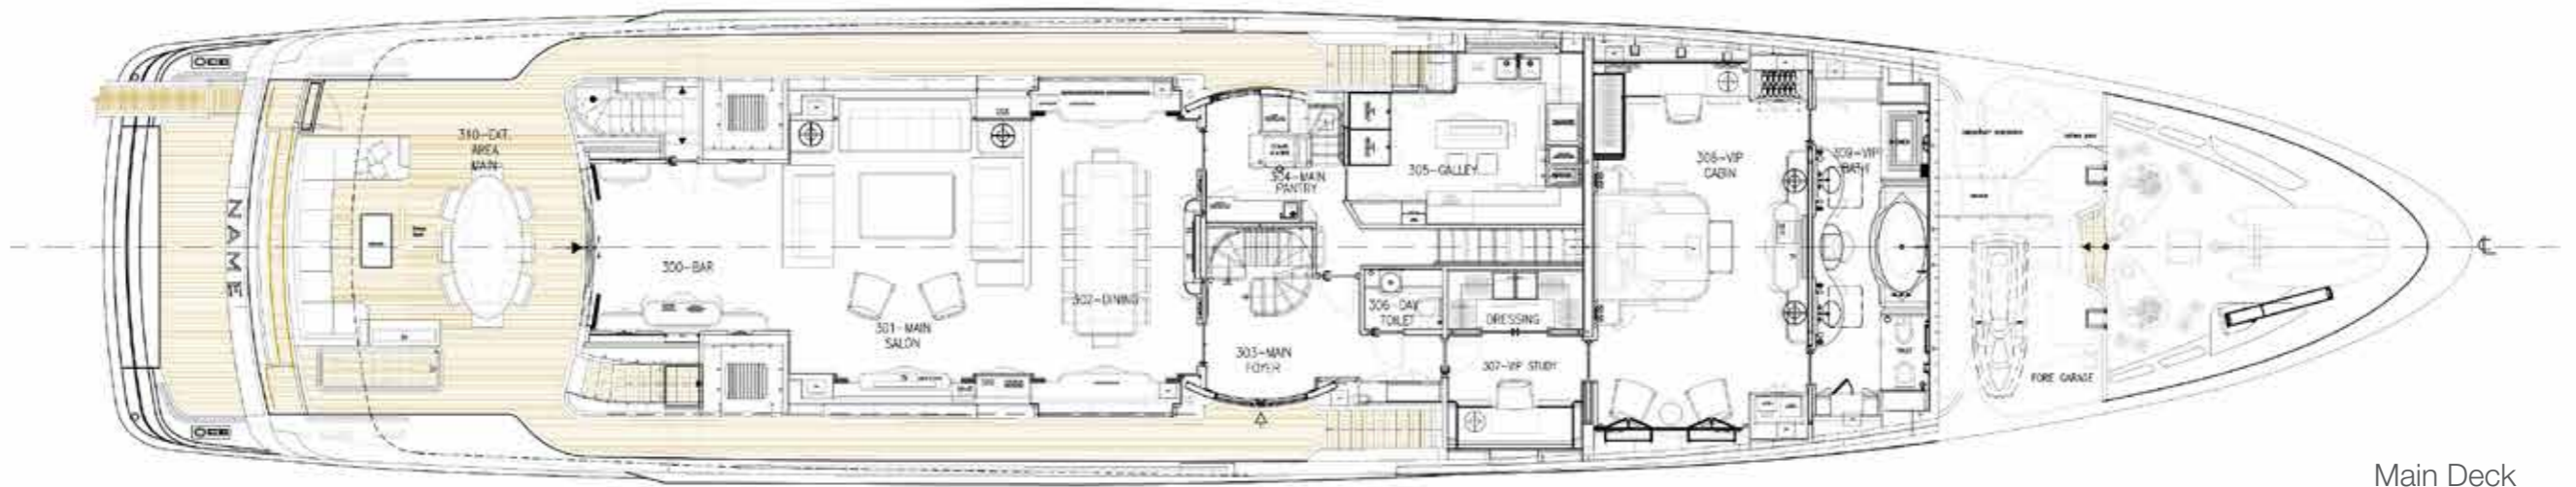

General Arrangement

Profile

Flybridge

Upper Deck

General Arrangement

Main Deck

Lower Deck

Under Lower Deck

Specifications

Measurements

Cruising Speed: 15 kn
Max Speed: 17 kn
LOA: 46 m / 151 ft
Beam: 9.3 m / 31 ft
Max Draft: 2.6 m / 8 ft 6 in
Fuel Tanks Cap.: 58000 L
Fresh Water Tanks Cap.: 16600 L
Number of Heads: 6