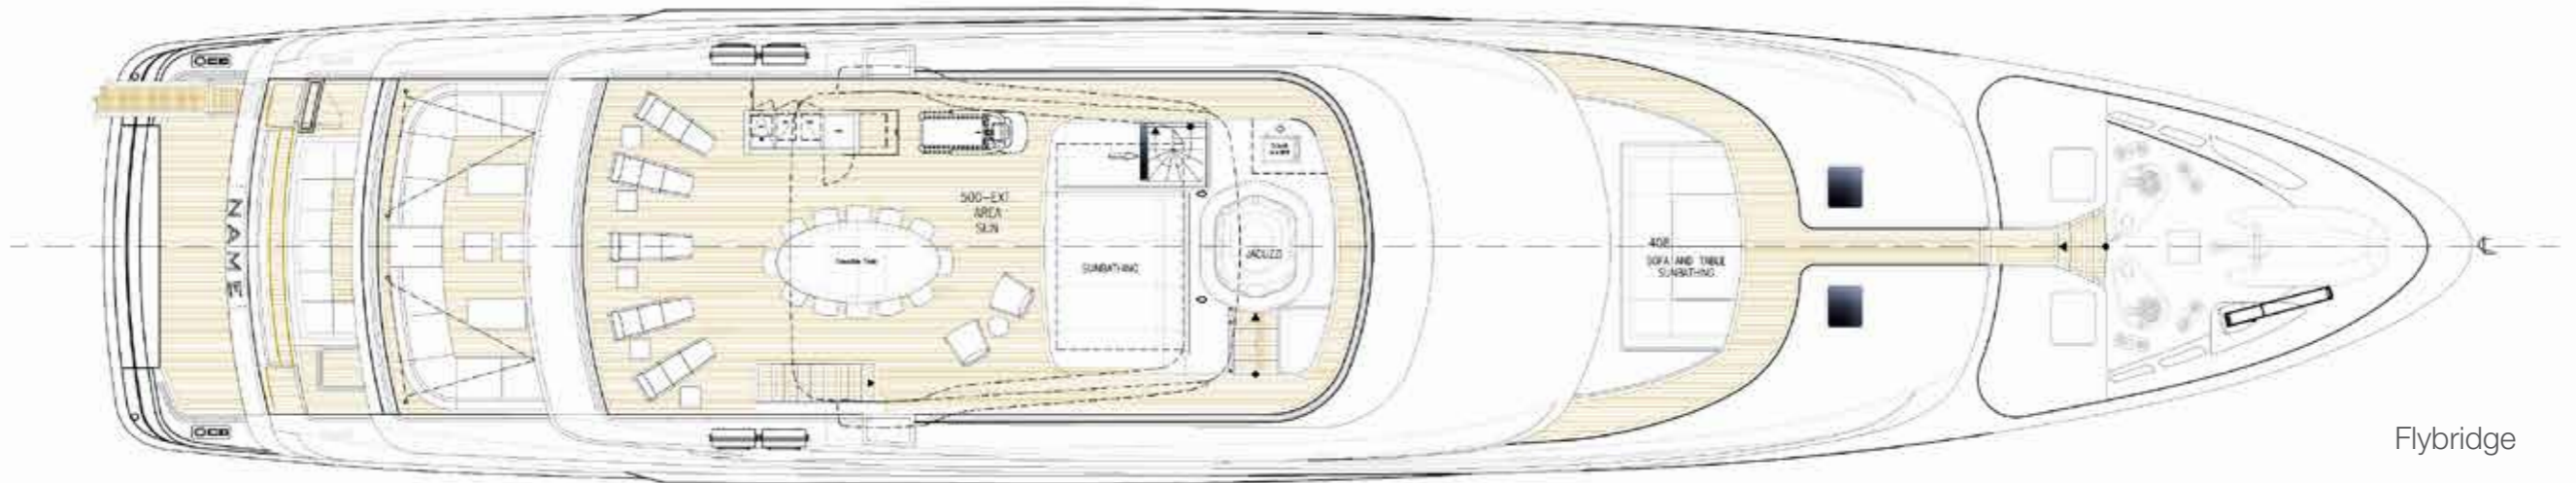

General Arrangement

Profile

Flybridge

Upper Deck

General Arrangement

Main Deck

Lower Deck

Under Lower Deck

Specifications

Measurements

Cruising Speed: 15 kn
Max Speed: 17 kn
LOA: 46 m / 151 ft
Beam: 9.3 m / 31 ft
Max Draft: 2.6 m / 8 ft 6 in
Fuel Tanks Cap.: 58000 L
Fresh Water Tanks Cap.: 16600 L
Number of Heads: 6