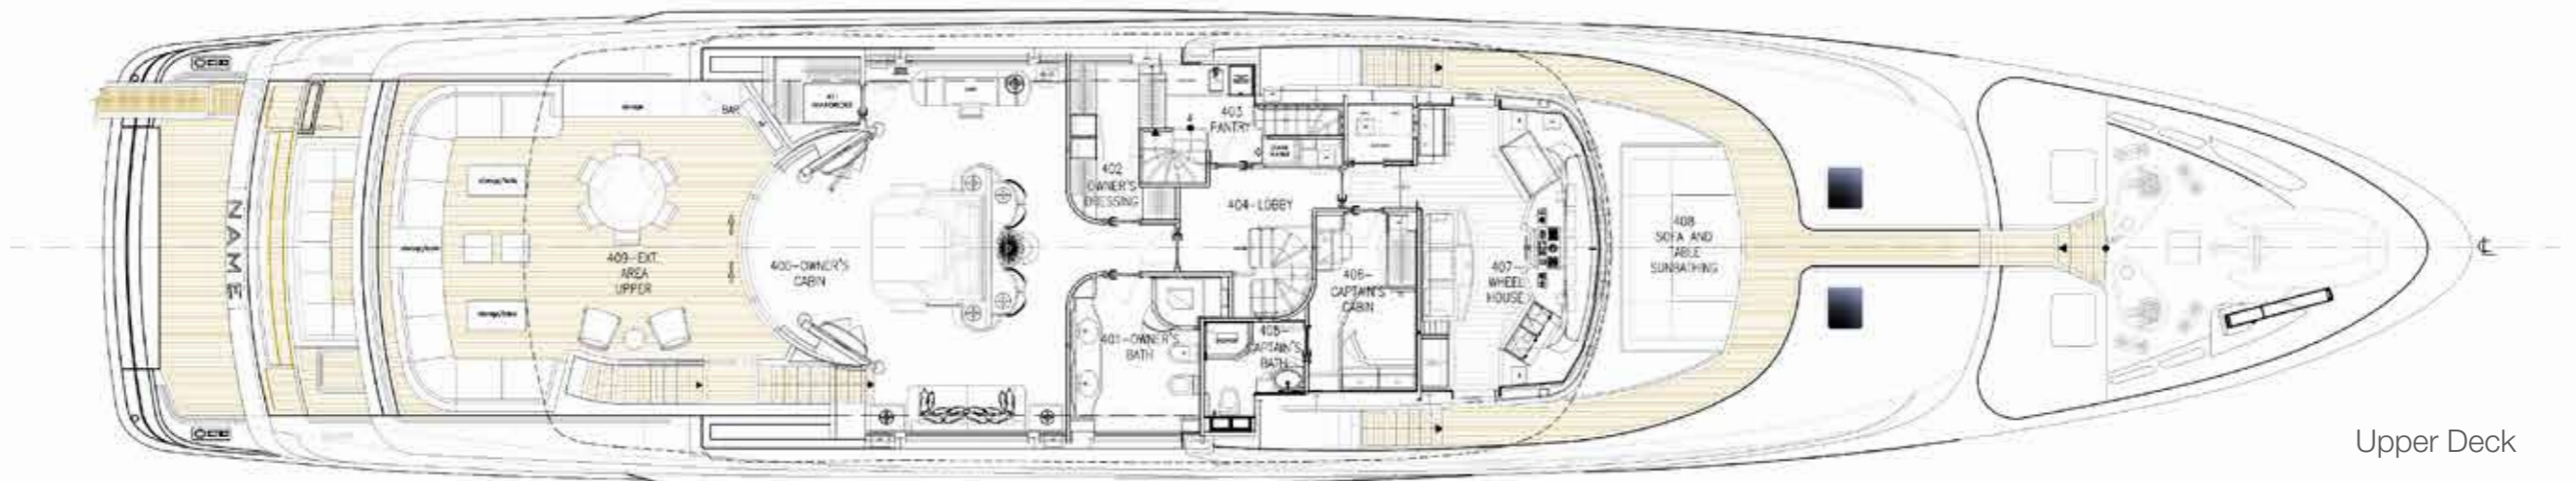

General Arrangement

Profile

Flybridge

Upper Deck

General Arrangement

Main Deck

Lower Deck

Under Lower Deck

Specifications

Measurements

Cruising Speed: 15 kn
Max Speed: 17 kn
LOA: 46 m / 151 ft
Beam: 9.3 m / 31 ft
Max Draft: 2.6 m / 8 ft 6 in
Fuel Tanks Cap.: 58000 L
Fresh Water Tanks Cap.: 16600 L
Number of Heads: 6