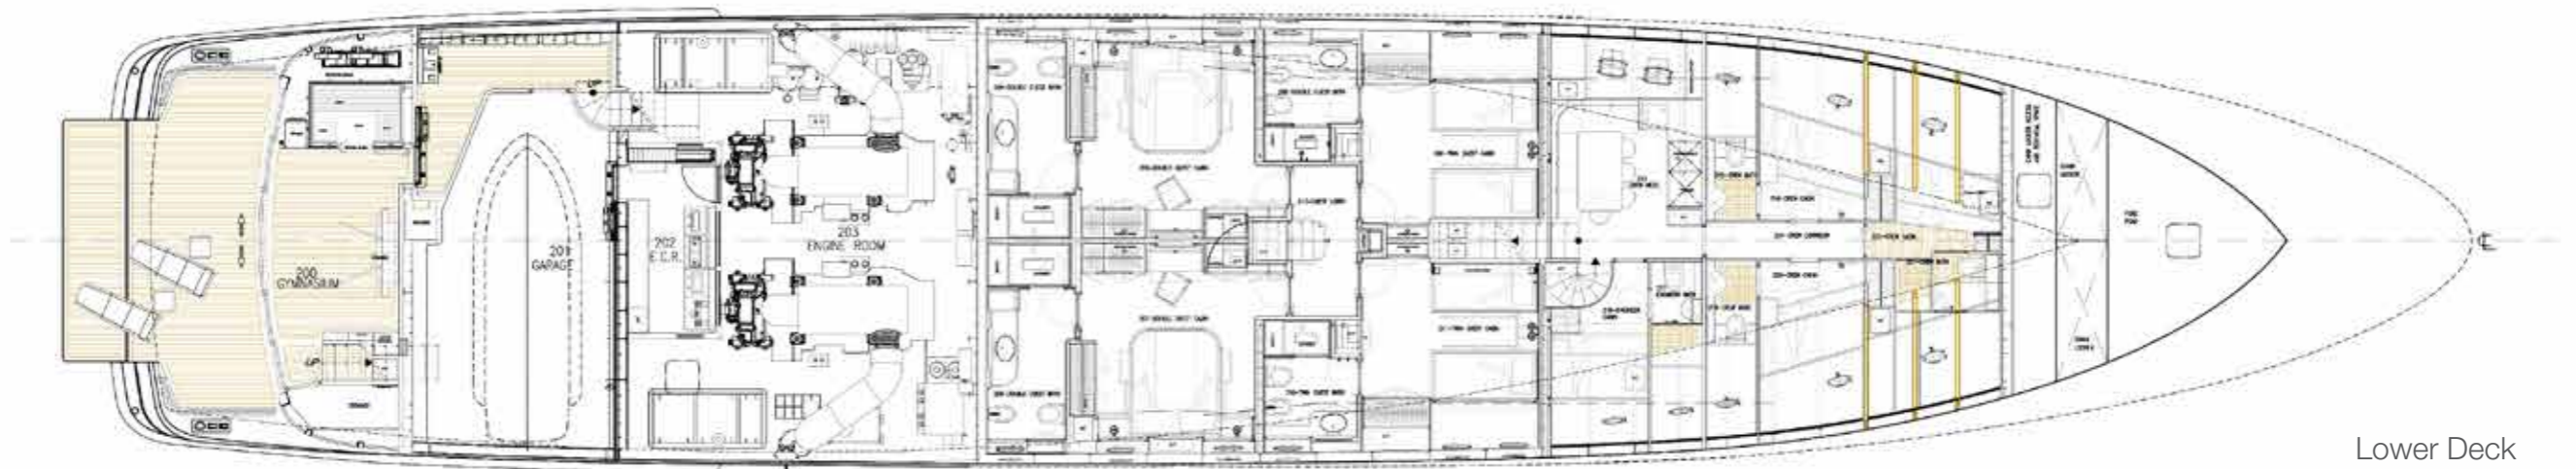

General Arrangement

Profile

Flybridge

Upper Deck

General Arrangement

Main Deck

Lower Deck

Under Lower Deck

Specifications

Measurements

Cruising Speed: 15 kn
Max Speed: 17 kn
LOA: 46 m / 151 ft
Beam: 9.3 m / 31 ft
Max Draft: 2.6 m / 8 ft 6 in
Fuel Tanks Cap.: 58000 L
Fresh Water Tanks Cap.: 16600 L
Number of Heads: 6