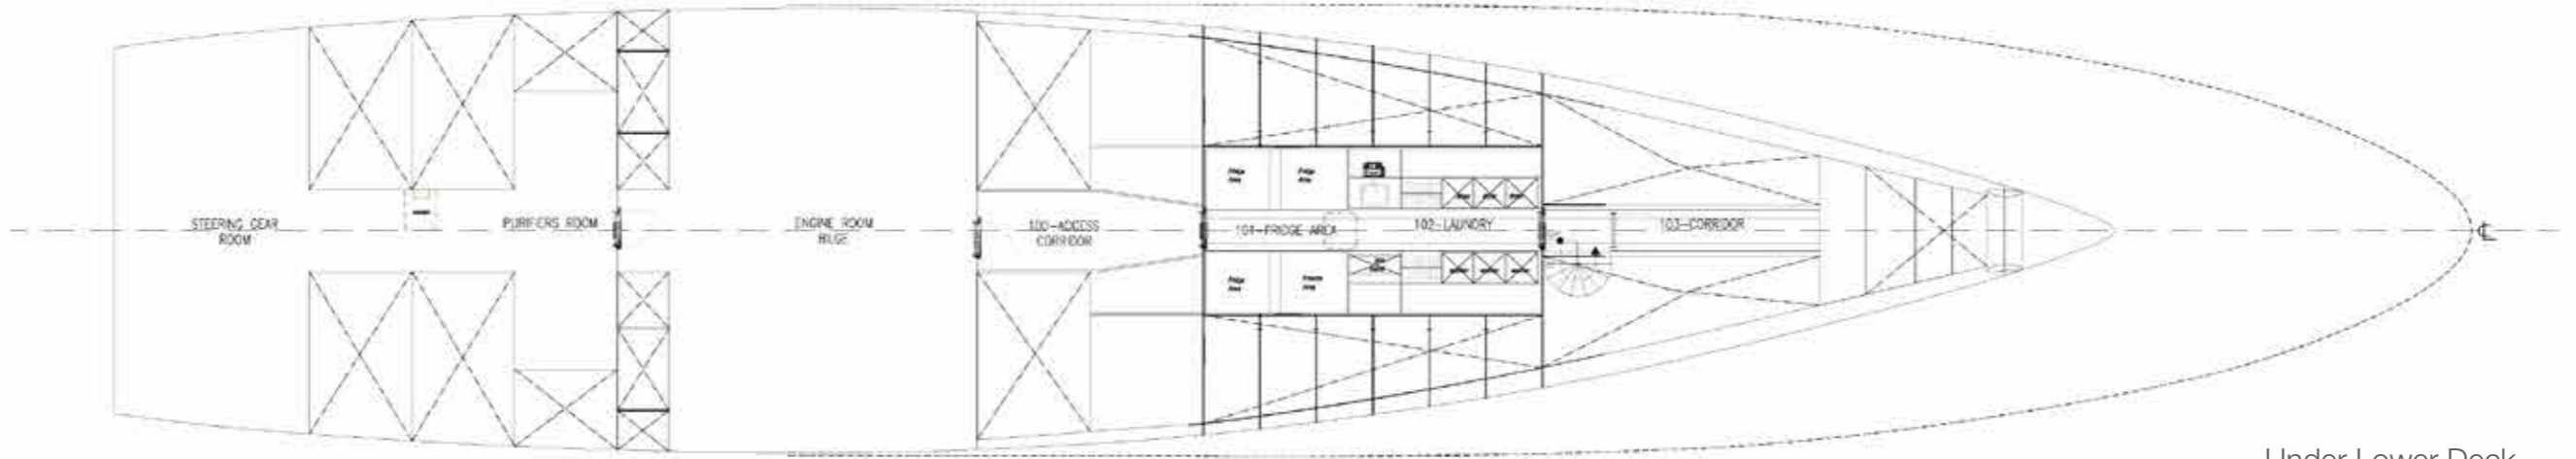

General Arrangement

Profile

Flybridge

Upper Deck

General Arrangement

Main Deck

Lower Deck

Under Lower Deck

Specifications

Measurements

Cruising Speed: 15 kn
Max Speed: 17 kn
LOA: 46 m / 151 ft
Beam: 9.3 m / 31 ft
Max Draft: 2.6 m / 8 ft 6 in
Fuel Tanks Cap.: 58000 L
Fresh Water Tanks Cap.: 16600 L
Number of Heads: 6