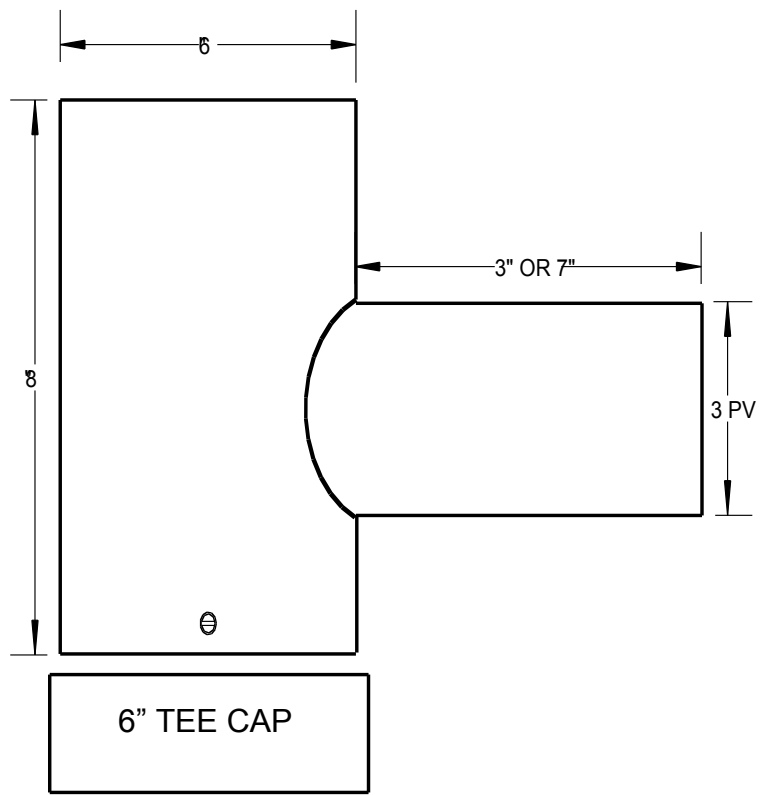

TEES FIT DIRECTLY ON HARMON STOVES
OTHER STOVES REQUIRE APPLIANCE ADAPTOR

PELLET VENT
PLUG
REDUCERS

AVAILABLE SIZES

- 3" SIMPSONS TO 6" PLUG
- 3" SIMPSONS TO 7" PLUG
- 3" SIMPSONS TO 8" PLUG
- 4" SIMPSONS TO 6" PLUG
- 4" SIMPSONS TO 7" PLUG
- 4" SIMPSONS TO 8" PLUG
- 3" EXCEL TO 6" PLUG
- 3" EXCEL TO 7" PLUG
- 3" EXCEL TO 8" PLUG
- 4" EXCEL TO 6" PLUG
- 4" EXCEL TO 7" PLUG
- 4" EXCEL TO 8" PLUG

PLEASE SPECIFY MANUFACTURER