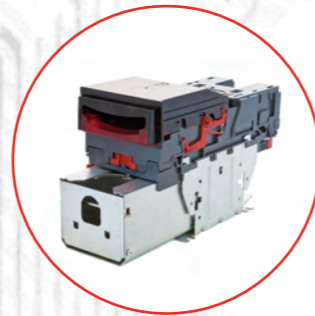

Difference Between Slide In And Clip On Cash Box

Removable Slide In Cash Box

Removable Clip On Cash Box

**1000 Note Cashbox**  
Available on request

1000 Slide In (PA364)  
Available with Bezel:  
Horizontal (PA189)  
Vertical Down Snout (PA191)  
Vertical Up (PA188)  
Vertical Up Snout (PA190)