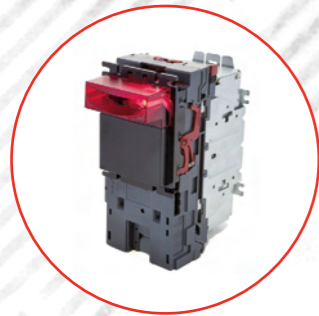

NV9 USB-102

Cash Box: 300 Slide In (PA192)
Bezel: Vertical Down Snout (PA191)