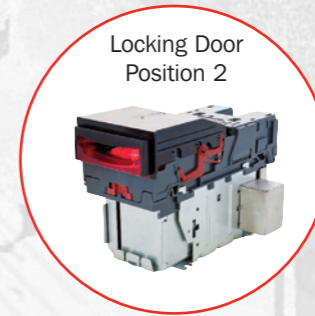

**NV9 USB-302**

Cash Box: 600 Clip On (PA193)  
Bezel: Vertical Down Snout (PA191)

**NV9 USB-402**

Cash Box: 300 Clip On (PA185)  
Bezel: Vertical Down Snout (PA191)

**1000 Note Cashbox**  
Available on request

1000 Clip On (PA365)  
Available with Bezel:  
Vertical Down Snout (PA191)  
Vertical Up (PA188)  
Vertical Up Snout (PA190)

**NV9 USB-502 (Lockable)**

Locking Door  
Position 2

Cash Box: Lockable Slide In  
Cash Box for 300 Notes (PA186)  
Door: Back Right