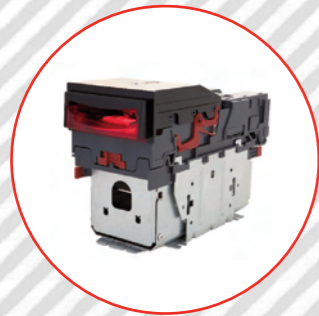

NV9 USB - BANK NOTE VALIDATOR SERIES

Not responsible for errors

NV9 USB-101

Cash Box: 300 Slide In (PA192)
Bezel: Horizontal (PA189)