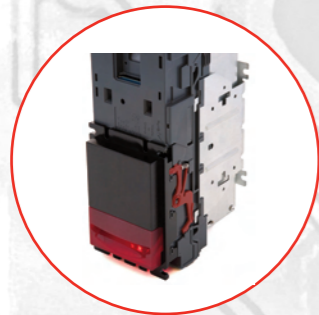

NV9 USB-103

Cash Box: 300 Slide In (PA192)
Bezel: Vertical Up (PA188)