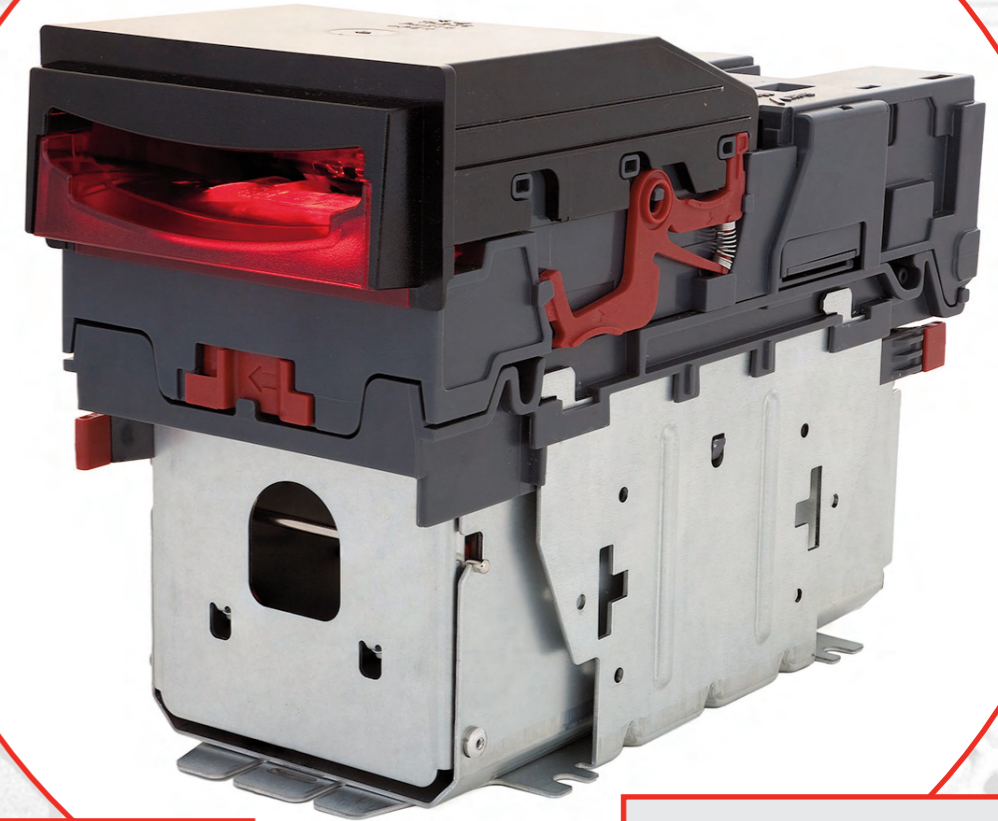

# NV9 USB - BANK NOTE VALIDATOR

The NV9 USB is a direct replacement for the NV9 Smiley bank note validator.

The NV9 USB has been developed to incorporate programming via a configuration button or configuration card and includes USB capability and advanced note guidance technology.

## Options

- Three bezel width options: 66mm, 69mm or 82mm depending on currency.
- Cashbox capacity: 300, 600 or 1000 street grade notes
- Dataset availability: full listing on our website

## Features

- Quick transactions with a high acceptance rate of typically 99.8% using SPF™ technology
- Simple, reliable, easy to use product
- Designed for easy installation and simple maintenance
- Single note escrow function
- Improved note transport
- Note guidance technology
- Internal connector

## Technical Data

- Accepts and stacks notes in 3 seconds
- Weight: 1.7kg
- Compact dimensions: 104x222x156mm
- Power Supply: 12VDC +/- 10%
- Supporting all standard protocols and eSSP
- Simple and advanced programming tools via PC, configuration card or handheld unit
- Optical and mechanical anti-strimming devices
- USB capable