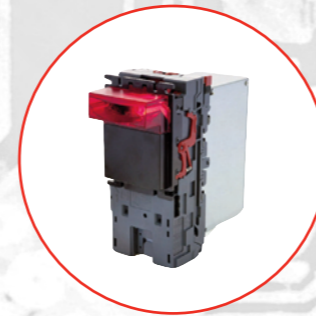

NV9 USB-402

Cash Box: 300 Clip On (PA185)
Bezel: Vertical Down Snout (PA191)

1000 Note Cashbox
Available on request