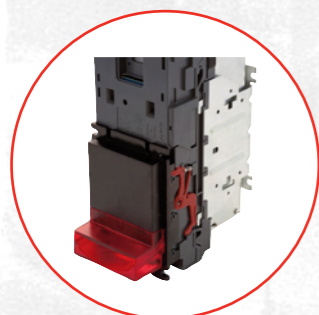

**NV9 USB-403**

Cash Box: 600 Clip On (PA193)  
Bezel: Vertical Up (PA188)

**USB Cable**

ITL to USB cable (CN392)

**NV9 USB-503 (Lockable)**

Locking Door  
Position 3

Cash Box: Lockable Slide In  
Cash Box for 300 Notes (PA186)  
Door: Front Left

**NV9 USB-104**

Cash Box: 300 Slide In (PA192)  
Bezel: Vertical Up Snout (PA190)

**NV9 USB-204**

Cash Box: 600 Slide In (PA194)  
Bezel: Vertical Up Snout (PA190)

**NV9 USB-304**

Cash Box: 300 Clip On (PA185)  
Bezel: Vertical Up Snout (PA190)