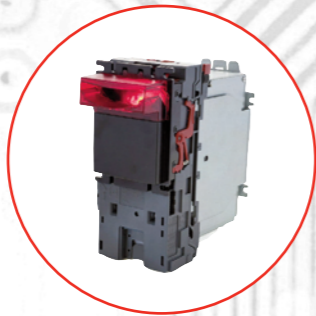

All bezels are interchangeable.  
All validators include the following interface options:

- SSP (Smiley Secure Protocol)
- eSSP (encrypted SSP)
- SIO (Simple Serial Interface)
- MDB (requires IF5 Box)
- CCTalk
- Parallel
- Pulse
- Binary

All lockable versions of NV9 USB series will be delivered **without** lock!

**NV9 USB-102**

Cash Box: 300 Slide In (PA192)  
Bezel: Vertical Down Snout (PA191)

**NV9 USB-202**

Cash Box: 600 Slide In (PA194)  
Bezel: Vertical Down Snout (PA191)

**NV9 USB-302**

Cash Box: 600 Clip On (PA193)  
Bezel: Vertical Down Snout (PA191)

**NV9 USB-402**

Cash Box: 300 Clip On (PA185)  
Bezel: Vertical Down Snout (PA191)

**1000 Note Cashbox**  
Available on request