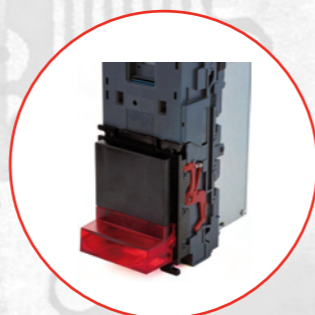

**NV9 USB-104**

Cash Box: 300 Slide In (PA192)  
Bezel: Vertical Up Snout (PA190)

**NV9 USB-204**

Cash Box: 600 Slide In (PA194)  
Bezel: Vertical Up Snout (PA190)

**NV9 USB-304**

Cash Box: 300 Clip On (PA185)  
Bezel: Vertical Up Snout (PA190)

**NV9 USB-404**

Cash Box: 600 Clip On (PA193)  
Bezel: Vertical Up Snout (PA190)

**NV9 USB-504 (Lockable)**

Locking Door  
Position 4

Cash Box: Lockable Slide In  
Cash Box for 300 Notes (PA186)  
Door: Back Left