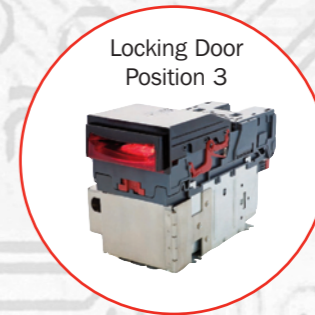

**NV9 USB-403**

Cash Box: 600 Clip On (PA193)  
Bezel: Vertical Up (PA188)

**USB Cable**

ITL to USB cable (CN392)

**NV9 USB-503 (Lockable)**

Locking Door  
Position 3

Cash Box: Lockable Slide In  
Cash Box for 300 Notes (PA186)  
Door: Front Left

**NV9 USB-104**

Cash Box: 300 Slide In (PA192)  
Bezel: Vertical Up Snout (PA190)

**NV9 USB-204**

Cash Box: 600 Slide In (PA194)  
Bezel: Vertical Up Snout (PA190)

**NV9 USB-304**

Cash Box: 300 Clip On (PA185)  
Bezel: Vertical Up Snout (PA190)

**NV9 USB-404**

Cash Box: 600 Clip On (PA193)  
Bezel: Vertical Up Snout (PA190)

**NV9 USB-504 (Lockable)**

Locking Door  
Position 4

Cash Box: Lockable Slide In  
Cash Box for 300 Notes (PA186)  
Door: Back Left