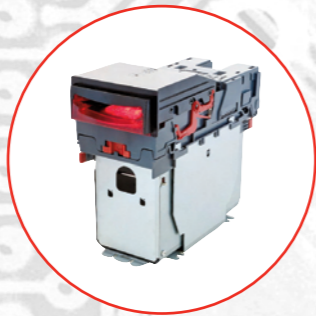

## Technical Data

- Accepts and stacks notes in 3 seconds
- Weight: 1.7kg
- Compact dimensions: 104x222x156mm
- Power Supply: 12VDC +/- 10%
- Supporting all standard protocols and eSSP
- Simple and advanced programming tools via PC, configuration card or handheld unit
- Optical and mechanical anti-strimming devices
- USB capable

# NV9 USB - BANK NOTE VALIDATOR SERIES

Not responsible for errors

**NV9 USB-101**

Cash Box: 300 Slide In (PA192)  
Bezel: Horizontal (PA189)

**NV9 USB-201**

Cash Box: 600 Slide In (PA194)  
Bezel: Horizontal (PA189)

Difference Between Slide In And Clip On Cash Box

Removable Slide In Cash Box

Removable Clip On Cash Box

**1000 Note Cashbox**  
Available on request

1000 Slide In (PA364)  
Available with Bezel:  
Horizontal (PA189)  
Vertical Down Snout (PA191)  
Vertical Up (PA188)  
Vertical Up Snout (PA190)

**NV9 USB-501 (Lockable)**

Locking Door  
Position 1

Cash Box: Lockable Slide In  
Cash Box for 300 Notes (PA186)  
Door: Front Right (Standard)

**Optional Front Bezel**

**-...05**

Bezel: 69mm Fixed Width Horizontal (PA268)