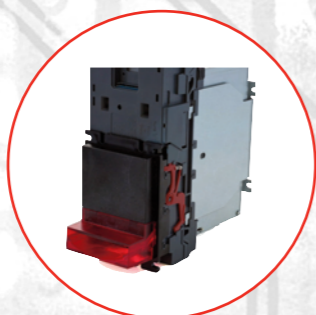

**NV9 USB-403**

Cash Box: 600 Clip On (PA193)  
Bezel: Vertical Up (PA188)

**USB Cable**

ITL to USB cable (CN392)

**NV9 USB-503 (Lockable)**

Locking Door  
Position 3

Cash Box: Lockable Slide In  
Cash Box for 300 Notes (PA186)  
Door: Front Left

**NV9 USB-104**

Cash Box: 300 Slide In (PA192)  
Bezel: Vertical Up Snout (PA190)

**NV9 USB-204**

Cash Box: 600 Slide In (PA194)  
Bezel: Vertical Up Snout (PA190)

**NV9 USB-304**

Cash Box: 300 Clip On (PA185)  
Bezel: Vertical Up Snout (PA190)