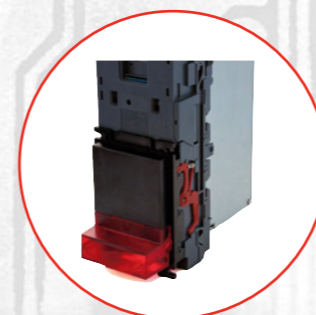

**NV9 USB-104**

Cash Box: 300 Slide In (PA192)  
Bezel: Vertical Up Snout (PA190)

**NV9 USB-204**

Cash Box: 600 Slide In (PA194)  
Bezel: Vertical Up Snout (PA190)

**NV9 USB-304**

Cash Box: 300 Clip On (PA185)  
Bezel: Vertical Up Snout (PA190)

**NV9 USB-404**

Cash Box: 600 Clip On (PA193)  
Bezel: Vertical Up Snout (PA190)

**NV9 USB-504 (Lockable)**

Locking Door  
Position 4

Cash Box: Lockable Slide In  
Cash Box for 300 Notes (PA186)  
Door: Back Left