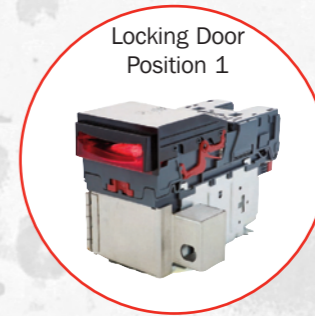

Difference Between Slide In And Clip On Cash Box

Removable Slide In Cash Box

Removable Clip On Cash Box

**1000 Note Cashbox**  
Available on request

1000 Slide In (PA364)  
Available with Bezel:  
Horizontal (PA189)  
Vertical Down Snout (PA191)  
Vertical Up (PA188)  
Vertical Up Snout (PA190)

**NV9 USB-501 (Lockable)**

Locking Door  
Position 1

Cash Box: Lockable Slide In  
Cash Box for 300 Notes (PA186)  
Door: Front Right (Standard)

**Optional Front Bezel**

**-...05**

Bezel: 69mm Fixed Width Horizontal (PA268)