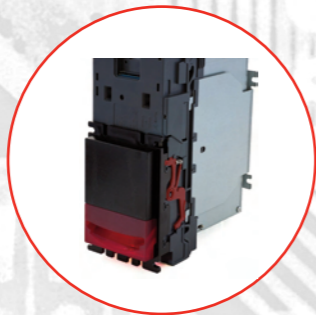

NV9 USB-203

Cash Box: 600 Slide In (PA194)
Bezel: Vertical Up (PA188)