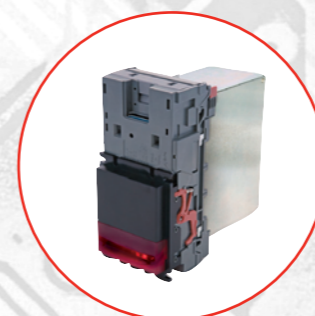

**NV9 USB-302**

Cash Box: 600 Clip On (PA193)  
Bezel: Vertical Down Snout (PA191)

**NV9 USB-402**

Cash Box: 300 Clip On (PA185)  
Bezel: Vertical Down Snout (PA191)

**1000 Note Cashbox**  
Available on request