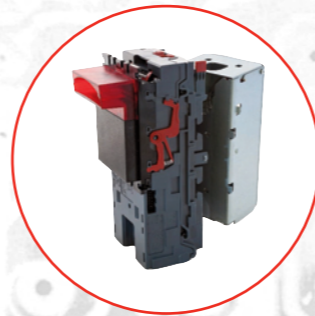

Difference Between Slide In And Clip On Cash Box

Removable Slide In Cash Box

Removable Clip On Cash Box

**1000 Note Cashbox**  
Available on request

1000 Slide In (PA364)  
Available with Bezel:  
Horizontal (PA189)  
Vertical Down Snout (PA191)  
Vertical Up (PA188)  
Vertical Up Snout (PA190)