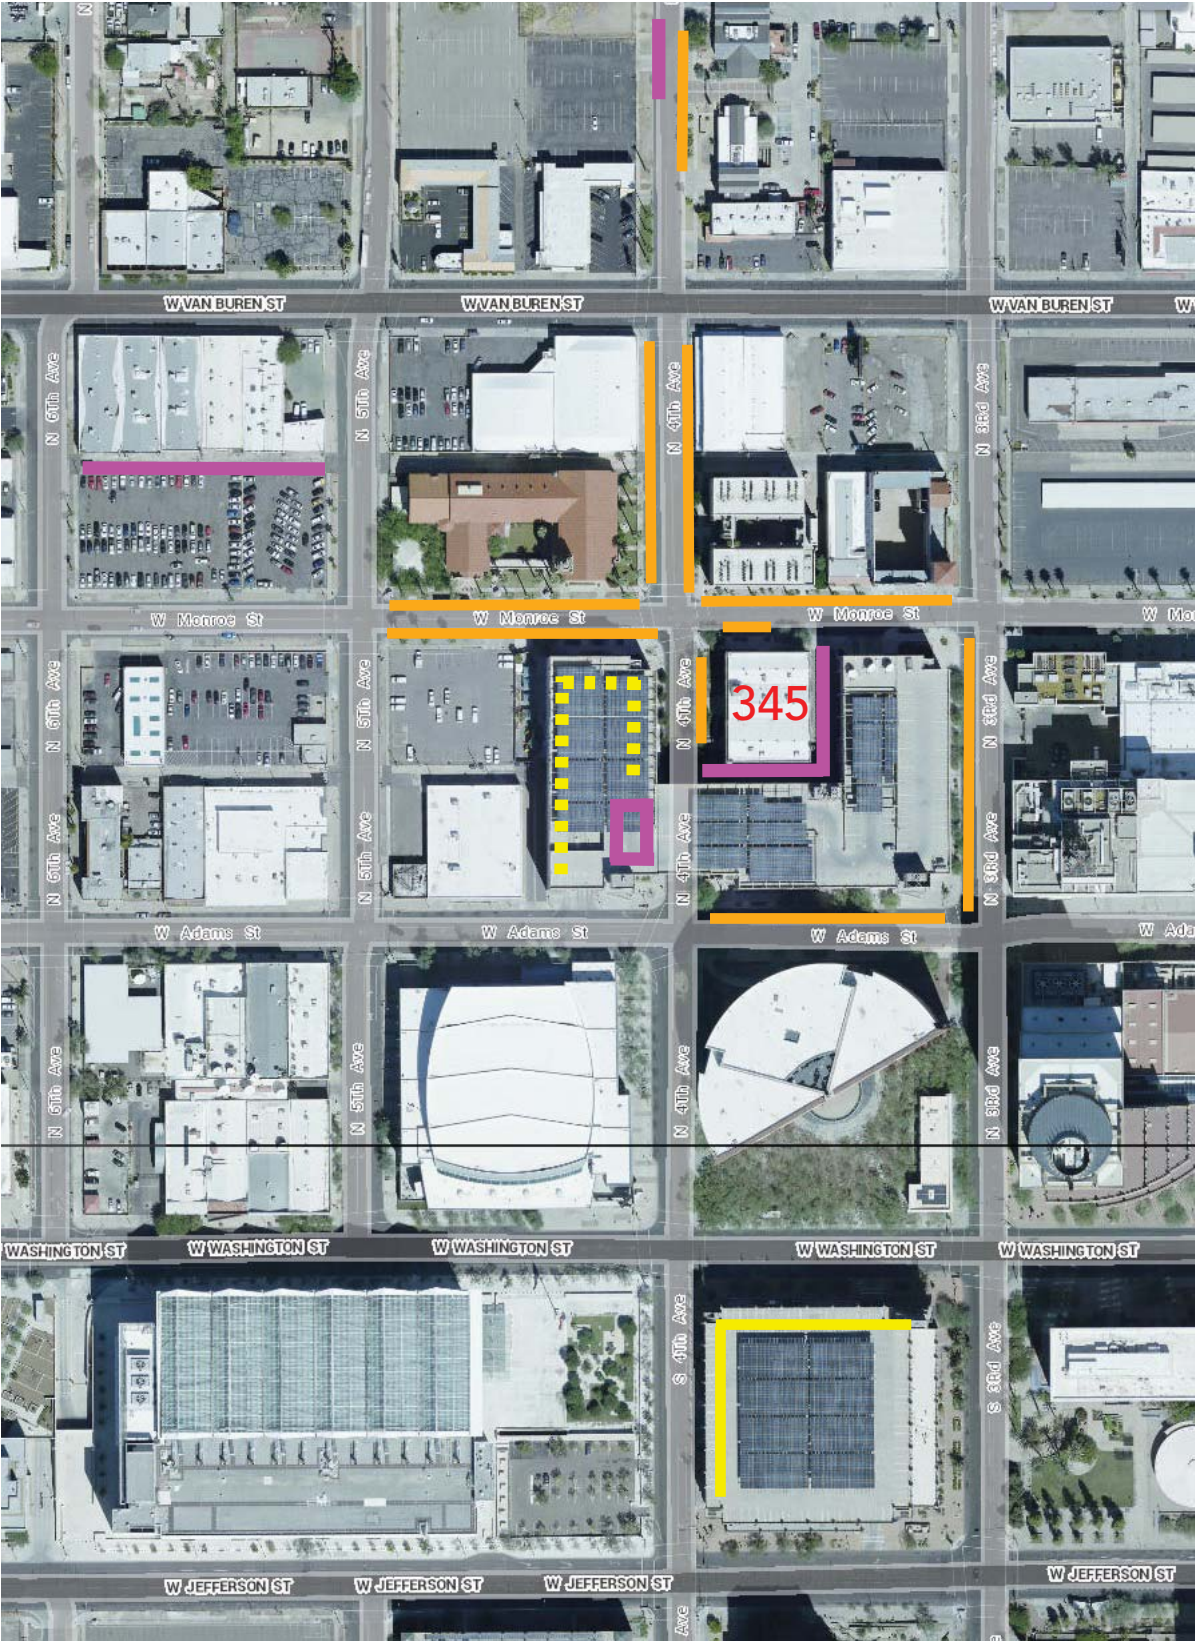

# PARKING NEAR 345 W. MONROE MASONIC TEMPLE

## COLOR LEGEND

-  FREE PARKING
-  STREET METER PARKING \$3/2 hours
-  PUBLIC GARAGE Rate Varies