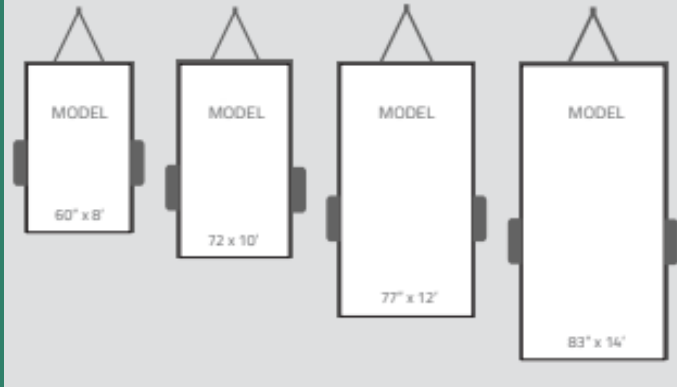

# Single Axle Channel Utility

MODELS

## Professional Grade Trailers

AVAILABLE IN 60", 72", 77", & 83" DECK WIDTHS