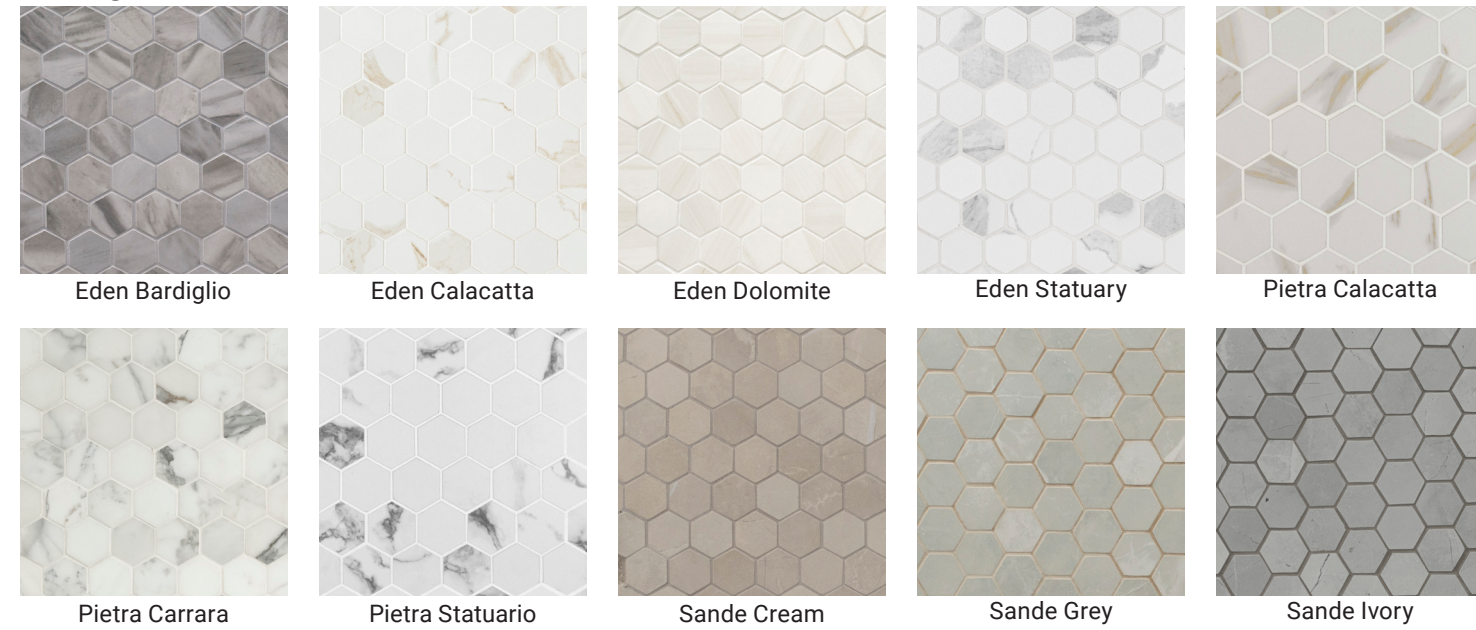

MOSAIC TriFold

Eden Dolomite

Chevron Mosaic 12x15

Kaya 3X3 Square

Calacatta Lucca Calacatta Venato Carrara Bianco Onda Gray

HEX APPEAL

Express your tile style with hex! Our line of hexagon tiles offers a blast from the past with retro shapes that are reanimated to create dynamic colorways and textures. Whether you're redesigning a 1930s bungalow or an ultra-modern loft, breathe life into your next design featuring a hexagon tile backsplash, vanity wall, shower surround and more to help spruce up your space.

Hexagon Mosaic 2X2

Hexagon Mosaic 3X3

Mosaic 2X2 Square