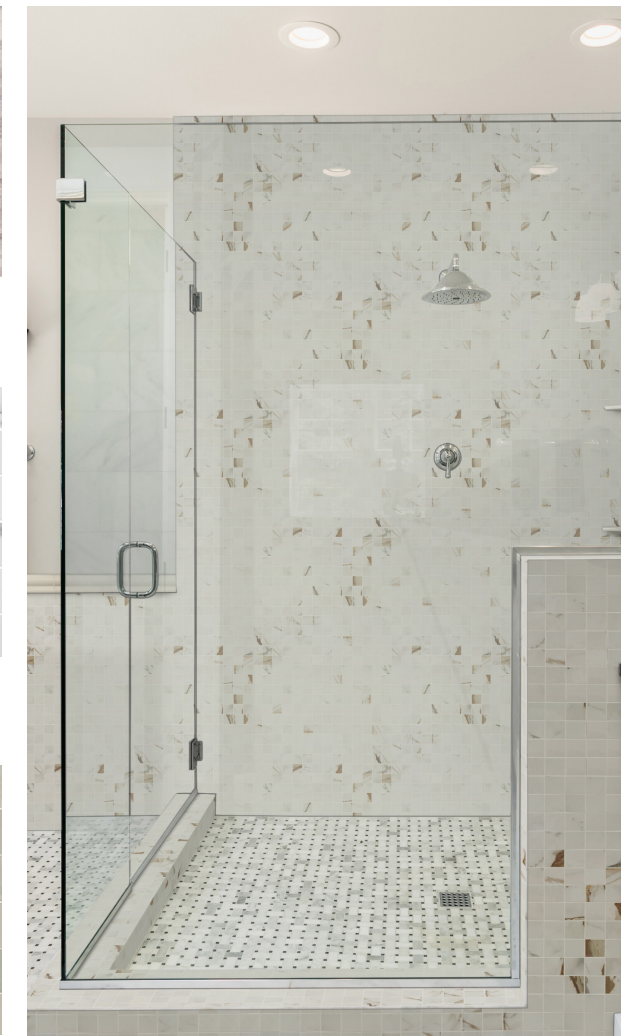

Mosaic Polished 2X4 Rectangle

Regallo Calacatta Marbella

Porcelain Mosaic TriFold The MSI Porcelain Mosaic Series features a wide variety of designs and color combinations to help complement a variety of applications in the kitchen, bathrooms and beyond. These smaller mosaics pair perfectly with large format tiles when installing them in shower floors, vanities, backsplashes, countertops and many other surfaces both inside and out. With this extensive line of materials, finishes, patterns and sizes, create a designer look throughout residential or commercial environments alike.

MOSAIC TriFold

Eden Dolomite

Chevron Mosaic 12x15

Kaya 3X3 Square

Calacatta Lucca Calacatta Venato Carrara Bianco Onda Gray

HEX APPEAL

Express your tile style with hex! Our line of hexagon tiles offers a blast from the past with retro shapes that are reanimated to create dynamic colorways and textures. Whether you're redesigning a 1930s bungalow or an ultra-modern loft, breathe life into your next design featuring a hexagon tile backsplash, vanity wall, shower surround and more to help spruce up your space.