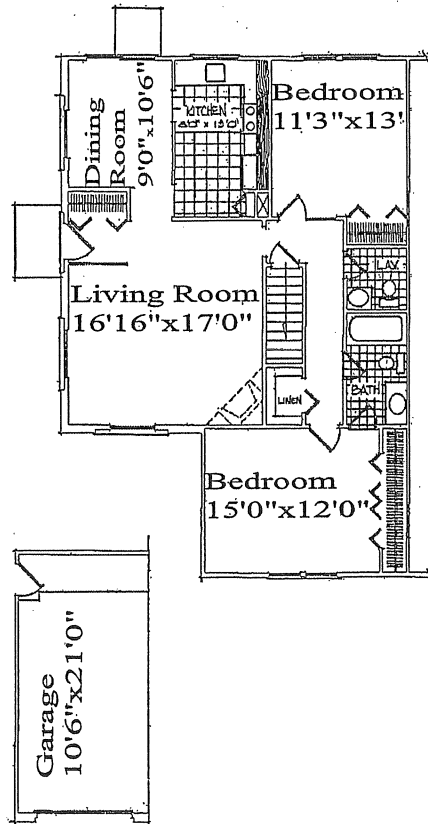

2 Bedroom 1½ bath ranch

This charming ranch home has a warm brick exterior and colonial shutter trim. Enter a center foyer. The large living room affords many attractive furniture arrangements. A handsome corner fireplace may be had as an option. To the left of the foyer you'll find your separate dining room with sliding glass doors opening to the outdoors in the summertime. The kitchen boasts color coordinated refrigerator-freezer, oven and range with hood, decorator wood cabinets and a separate pantry. A window over the stainless steel sink provides natural light. Handsome double doors lead to one of the two bedrooms. The master bedroom has a full wall-wide closet. A full bath with ceramic tile tub area and floor has double entry, one directly from the master bedroom. A powder room will serve your guests. Your Brigadoon has shag carpeting included in all living areas. A full basement with laundry tub provides additional space for a workshop, recreation area or whatever your imagination chooses. You'll control the climate with central air conditioning and heating. And insulated windows are more luxury features. The Brigadoon may be had with an optional garage.

Brigadoon

Optional garage