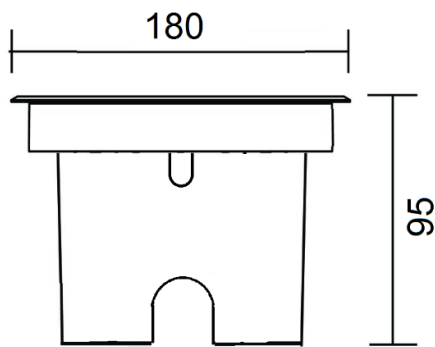

# 12W INGROUND UPLIGHT

Part No	: EG-IGUP-12W
Material	: Aluminium body with Stainless Steel Trim and Tempered glass diffuser
Wattage (W)	: 12W
Input Voltage (V)	: AC85 – 265V / 12V AC/DC
Frequency (Hz)	: 50/60Hz
Luminous Efficacy (Lm/W)	: 100 Lm/W
CCT (°K)	: 3000K/4000K/6000K/R/G/B/RGB
Beam Angle	: 30°/45°/60°
Lifetime (Hr)	: 50,000