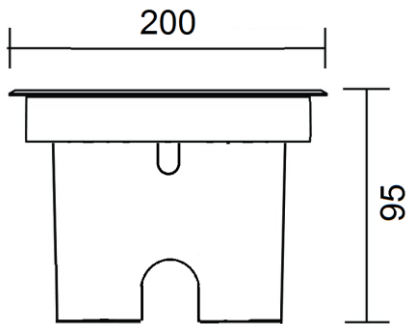

15W INGROUND UPLIGHT

Part No	: EG-IGUP-15W
Material	: Aluminium body with Stainless Steel Trim and Tempered glass diffuser
Wattage (W)	: 15W
Input Voltage (V)	: AC85 – 265V / 12V AC/DC
Frequency (Hz)	: 50/60Hz
Luminous Efficacy (Lm/W)	: 100 Lm/W
CCT (°K)	: 3000K/4000K/6000K/R/G/B/RGB
Beam Angle	: 30°/45°/60°
Lifetime (Hr)	: 50,000