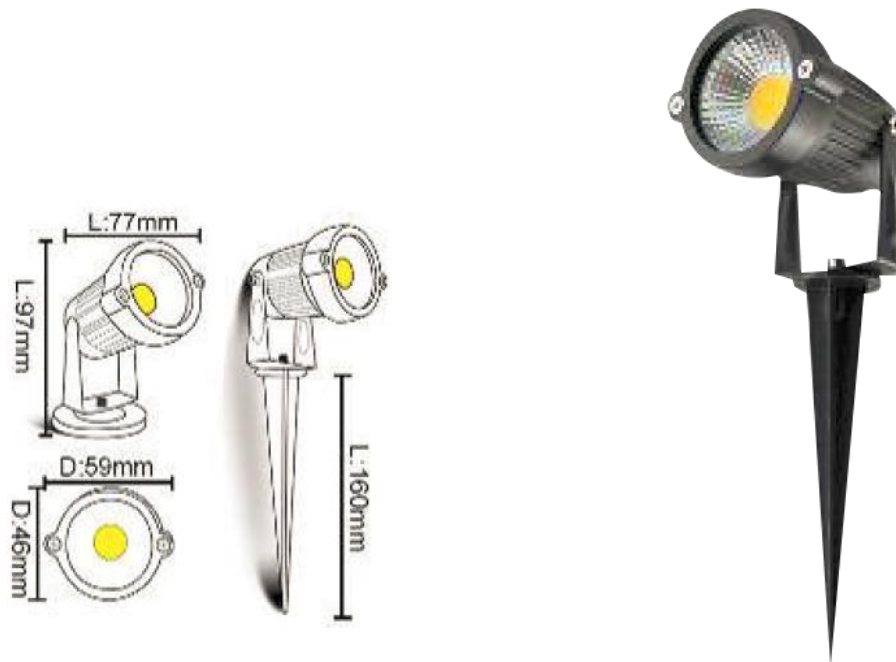

# LED COB SPIKE LIGHT

Part No	: EG-SPCP59-3W
Material	: Aluminium body with glass diffuser
Wattage (W)	: 3W
Input Voltage (V)	: AC85 – 265V
Frequency (Hz)	: 50/60Hz
Luminous Efficacy (Lm/W)	: 80 Lm/W
CCT (°K)	: 3000K/4000K/6000K
Beam Angle	: 60°
Lifetime (Hr)	: 50,000