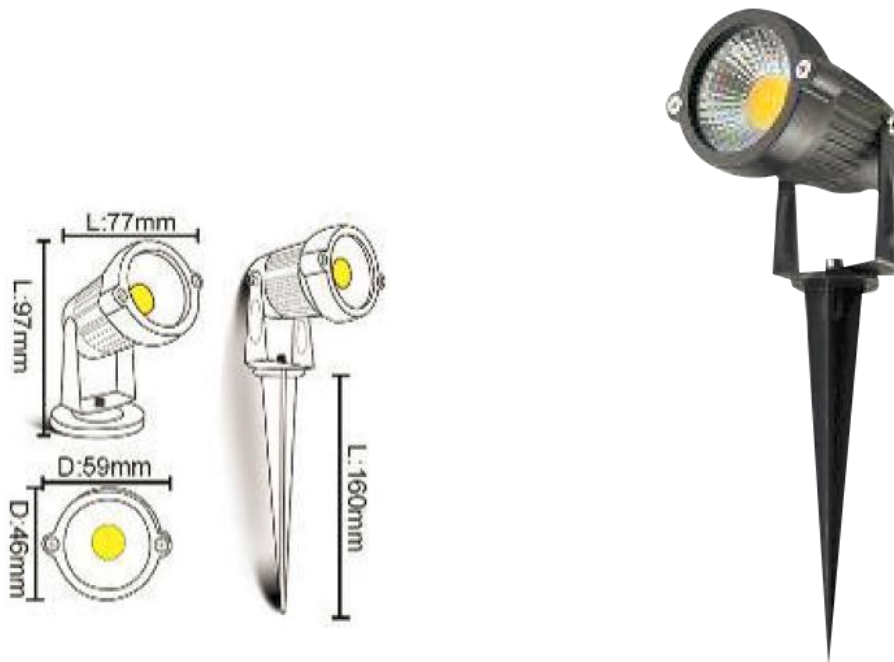

# LED COB SPIKE LIGHT

Part No	: EG-SPCP59-5W
Material	: Aluminium body with glass diffuser
Wattage (W)	: 5W
Input Voltage (V)	: AC85 – 265V
Frequency (Hz)	: 50/60Hz
Luminous Efficacy (Lm/W)	: 80 Lm/W
CCT (°K)	: 3000K/4000K/6000K
Beam Angle	: 60°
Lifetime (Hr)	: 50,000