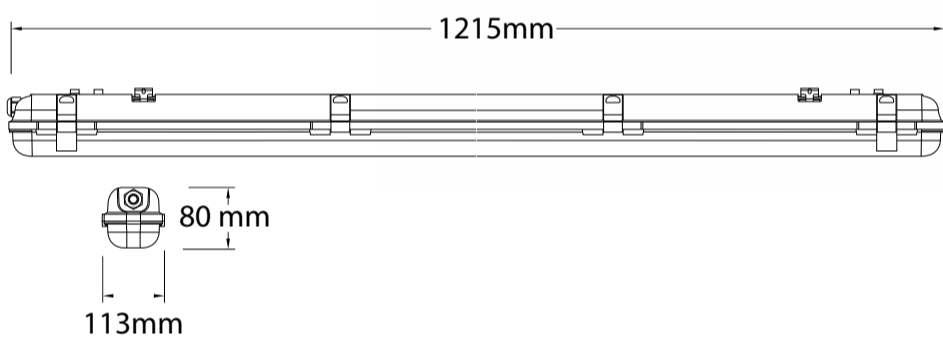

40W WEATHERPROOF LIGHT

| | |
|------------------------|-------------------------|
| Part No. | : EGWP-40 |
| Material | : Polycarbonate |
| Size | : 1215x113x80mm |
| Wattage (W) | : 40W |
| Input Voltage (V) | : AC100 - 240V |
| Frequency (Hz) | : 50/60 Hz |
| Luminous Flux (Lm) | : 120 Lm/W |
| CRI (Ra) | : 80 Ra |
| Color Temperature (°K) | : 3000K / 4000K / 6000K |
| Beam Angle | : 120° |
| Lifetime (Hr) | : 35,000 Hrs |