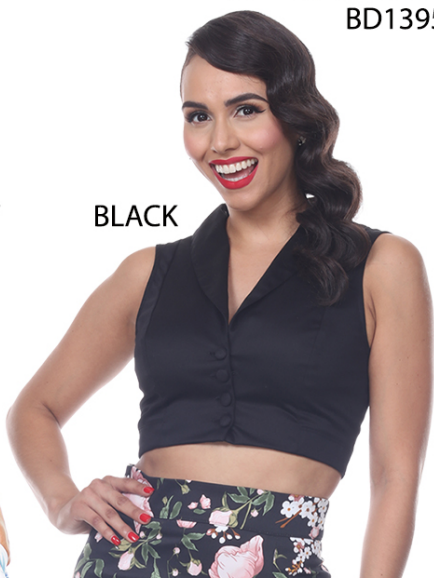

BD134637
RED

Bettie Top

BD272731
SORBET

BD272735
IRIS

BD272708
SHERBET

Tucson Top

BD139580

IVORY

BLACK

YELLOW

Tucson Top

BD139718
SUNSHINE

BD139735
IRIS

BD139711
AVOCADOS

Debby Top Short Sleeve

BD263696

IVORY

CHARCOAL

BLUE

Debby Top Short Sleeve

BD263696

BLACK

OLIVE

MERLOT