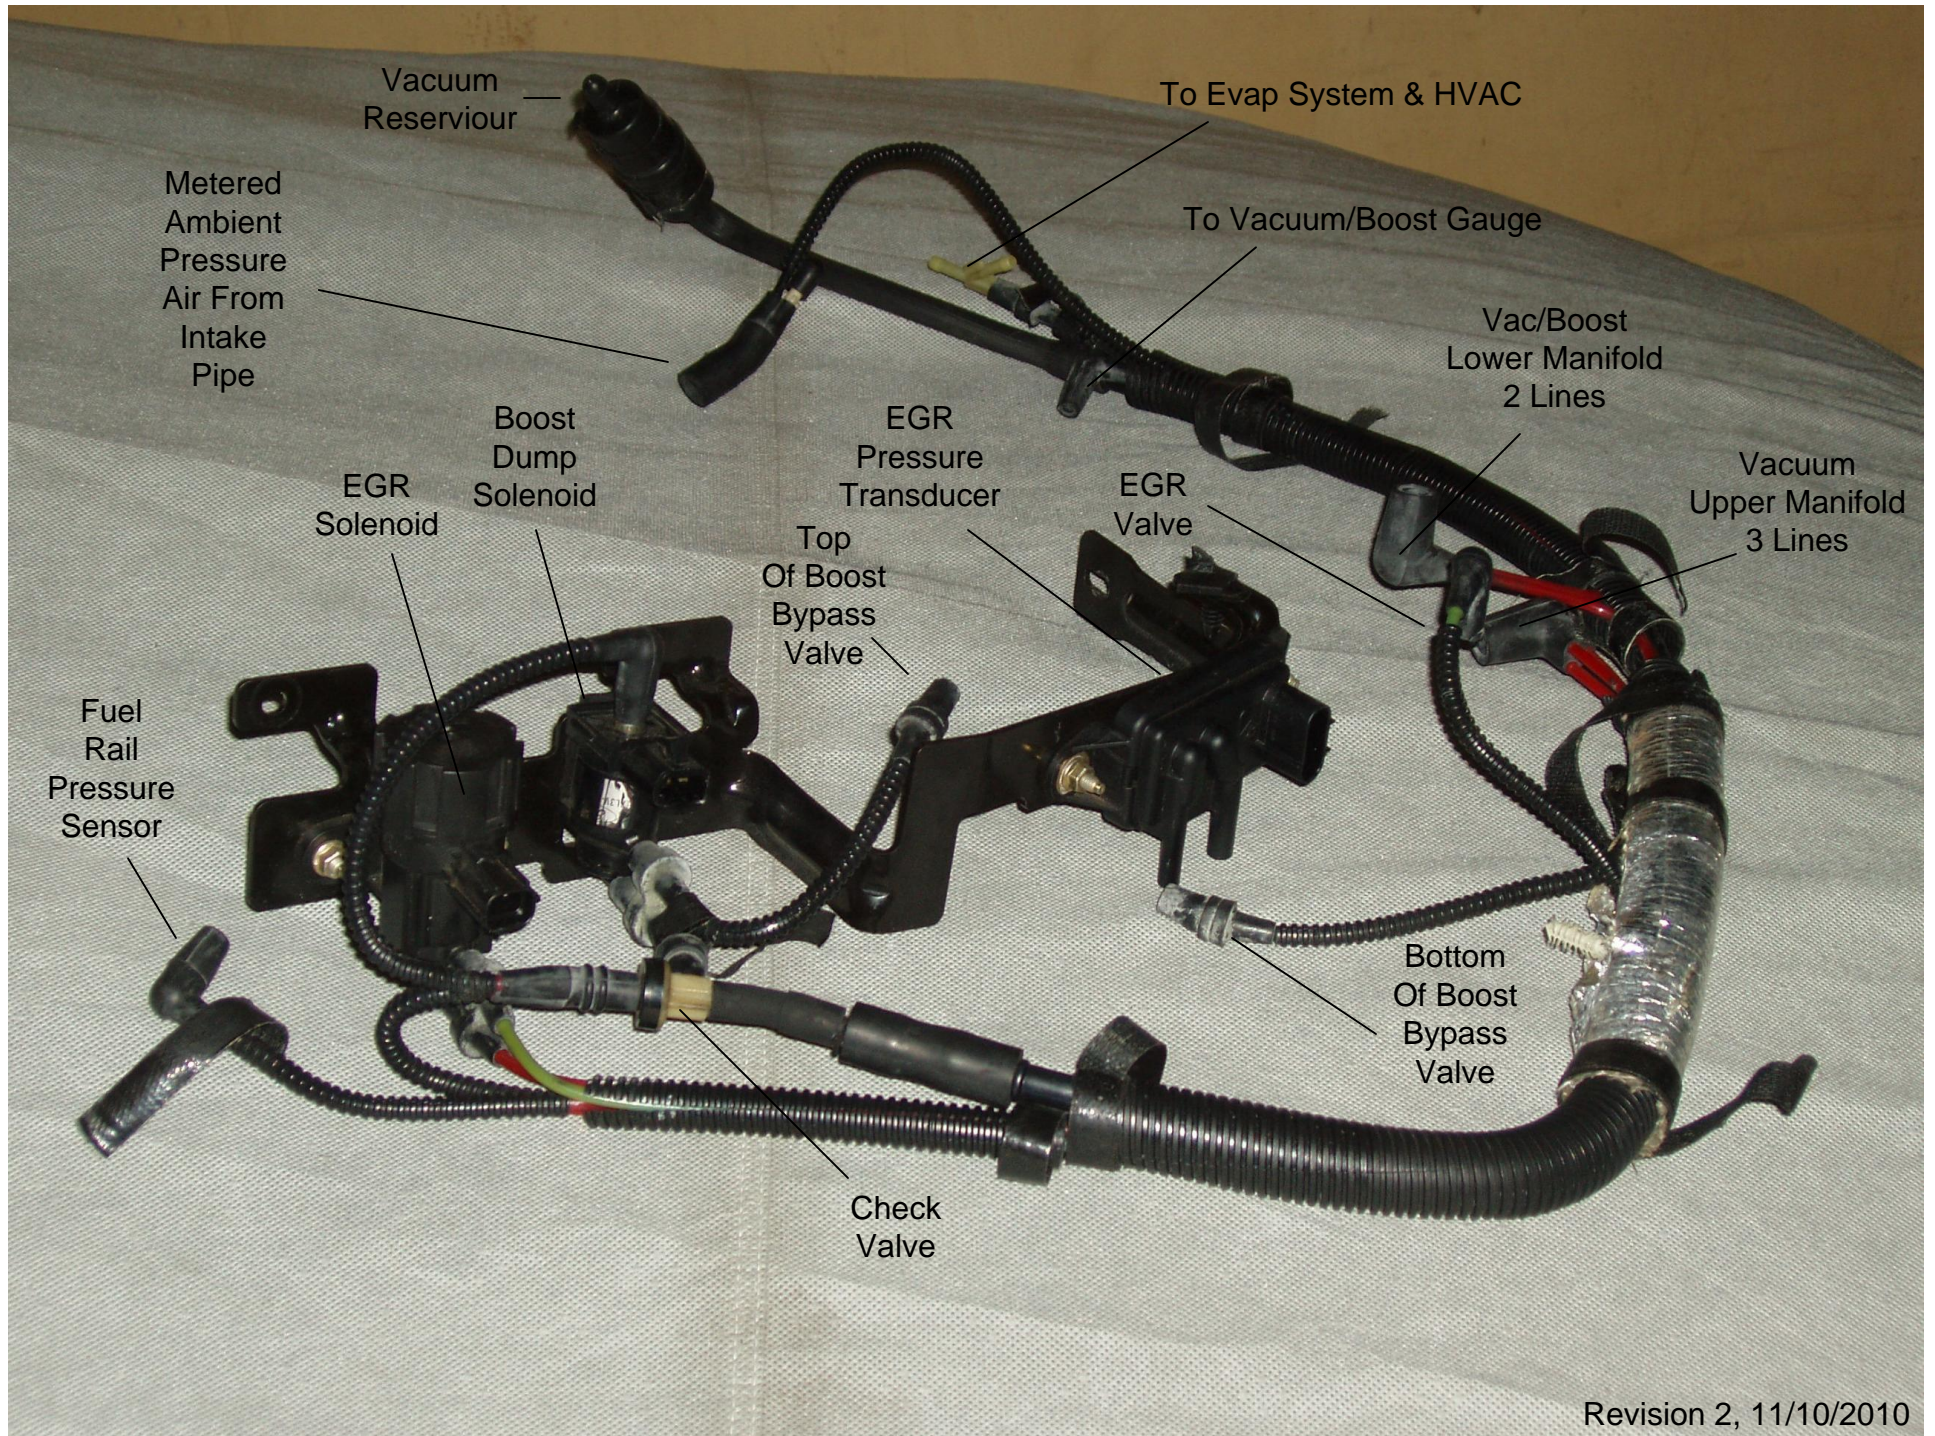

Stock 03/04 Mustang Cobra Vacuum Harness Diagram

Mark Olson

Legend

- ↔ Male Splice Fitting
- ↗ Male Y Fitting
- Vacuum Line
- ⋯ Female Splice Fitting
- └ Female Elbow Fitting
- Cap

Stock 03/04 Mustang Cobra Vacuum Harness Photo

Mark Olson

Stock 03/04 Mustang Cobra Evap System Diagram

Mark Olson

Stock 03/04 Mustang Cobra Evap System Hose Photo

Mark Olson

Blower
Inlet
Plenum

Hose
To Evap
System
In Fender
Rear Port

Stock 03/04 Mustang Cobra Evap System Photo

Mark Olson

Photo Courtesy of
Mosconiac on
SVTPerformance.com

Stock 03/04 Mustang Cobra PCV Vacuum Diagram

Mark Olson

Stock 03/04 Mustang Cobra PCV System Photo

Mark Olson

Bottom of the
Lower Intake Manifold

Stock 03/04 Mustang Cobra Eaton Blower Photo

Mark Olson

Stock 03/04 Mustang Cobra Under-hood Vacuum Harness Diagram

Mark Olson