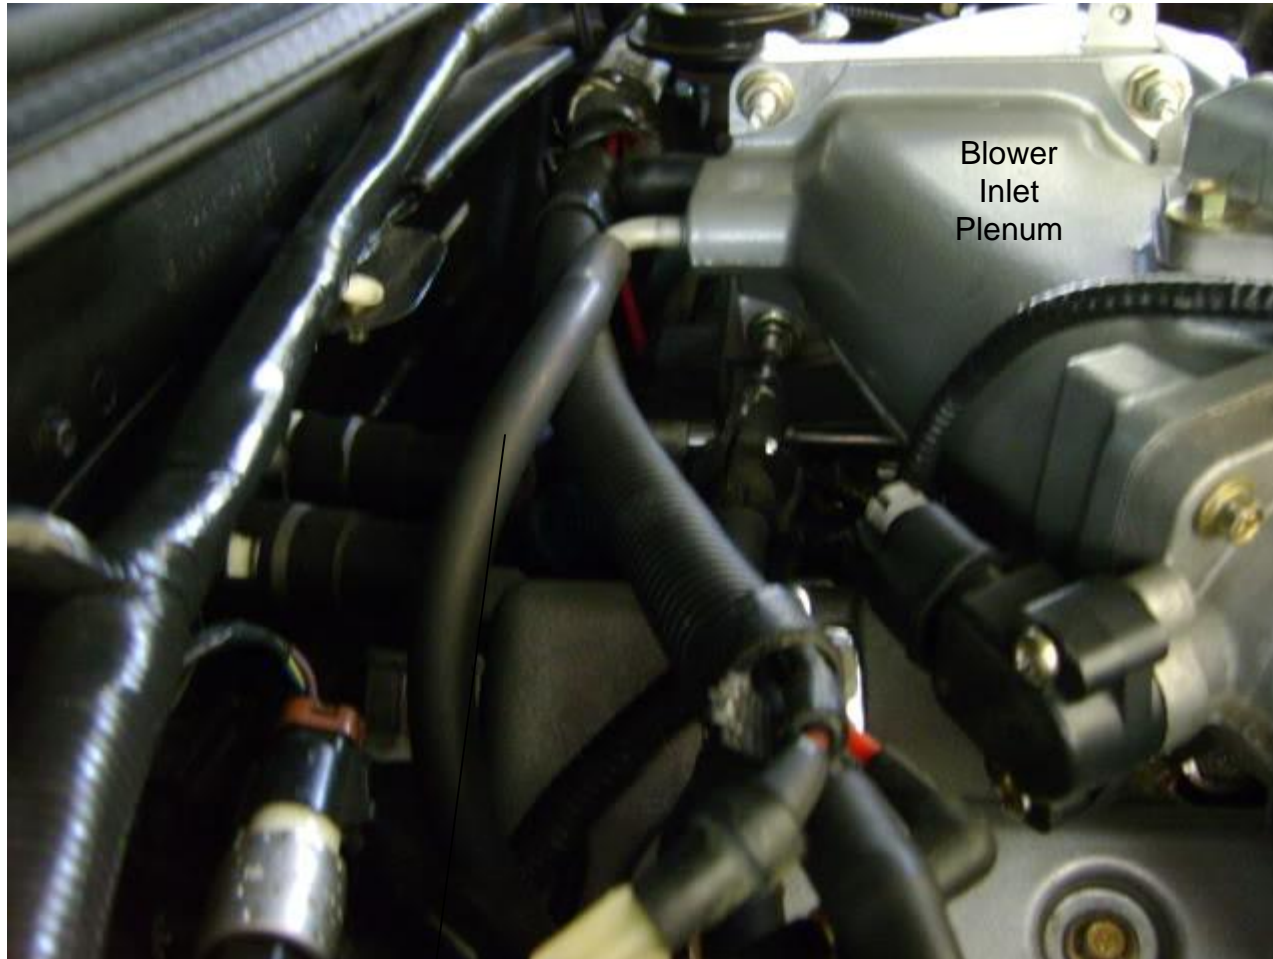

Stock 03/04 Mustang Cobra Evap System Hose Photo

Mark Olson

Blower
Inlet
Plenum

Hose
To Evap
System
In Fender
Rear Port