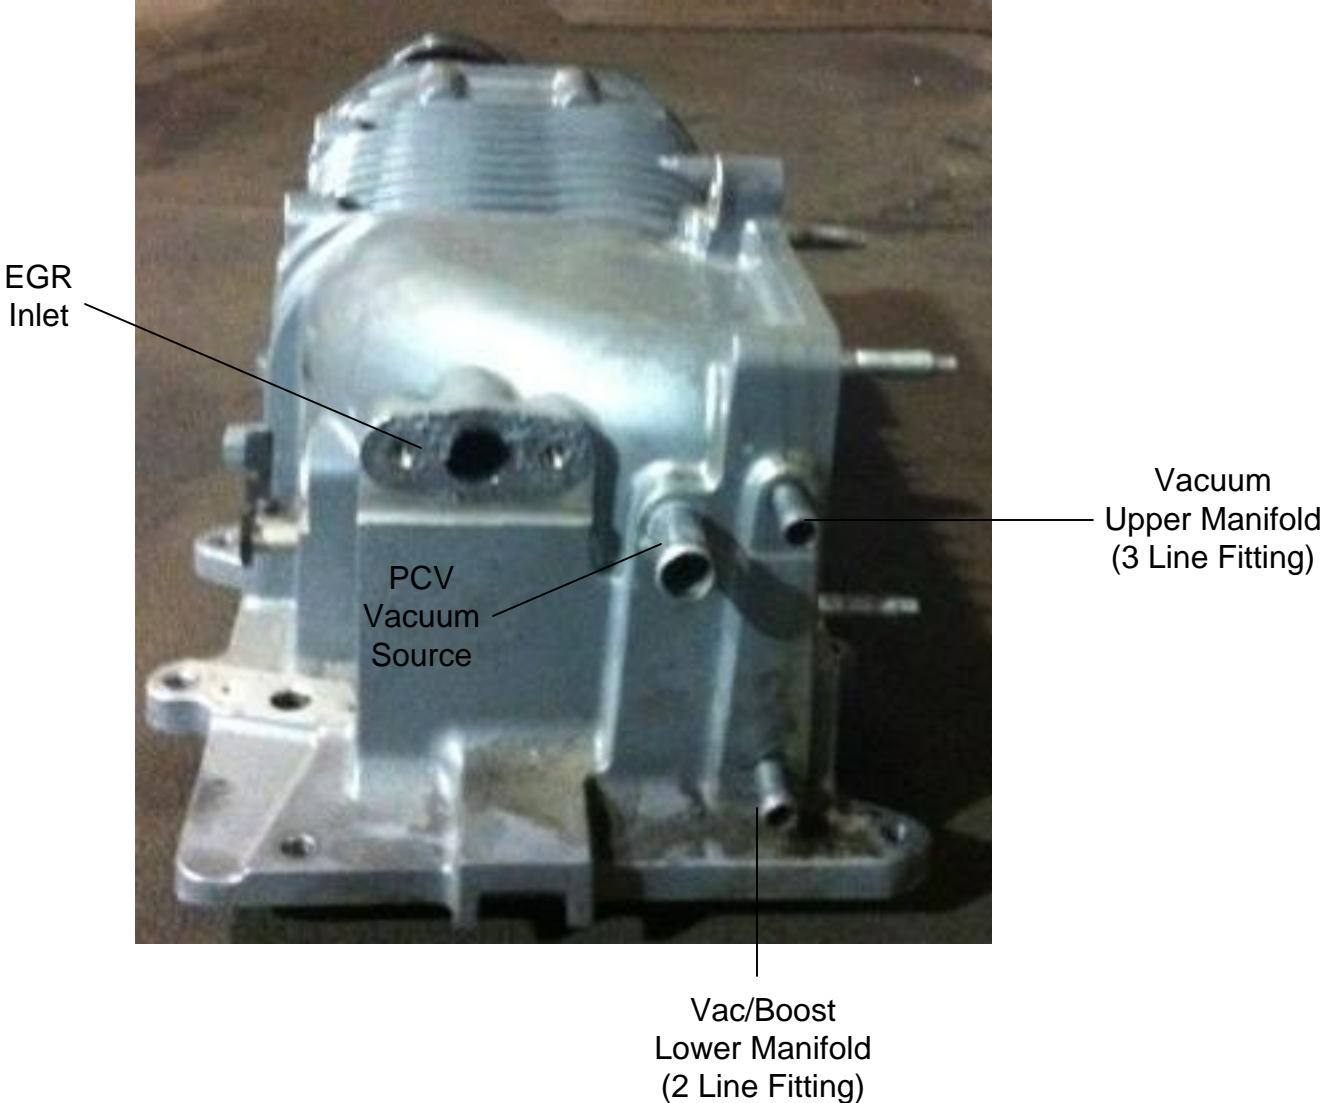

Stock 03/04 Mustang Cobra Eaton Blower Photo

Mark Olson