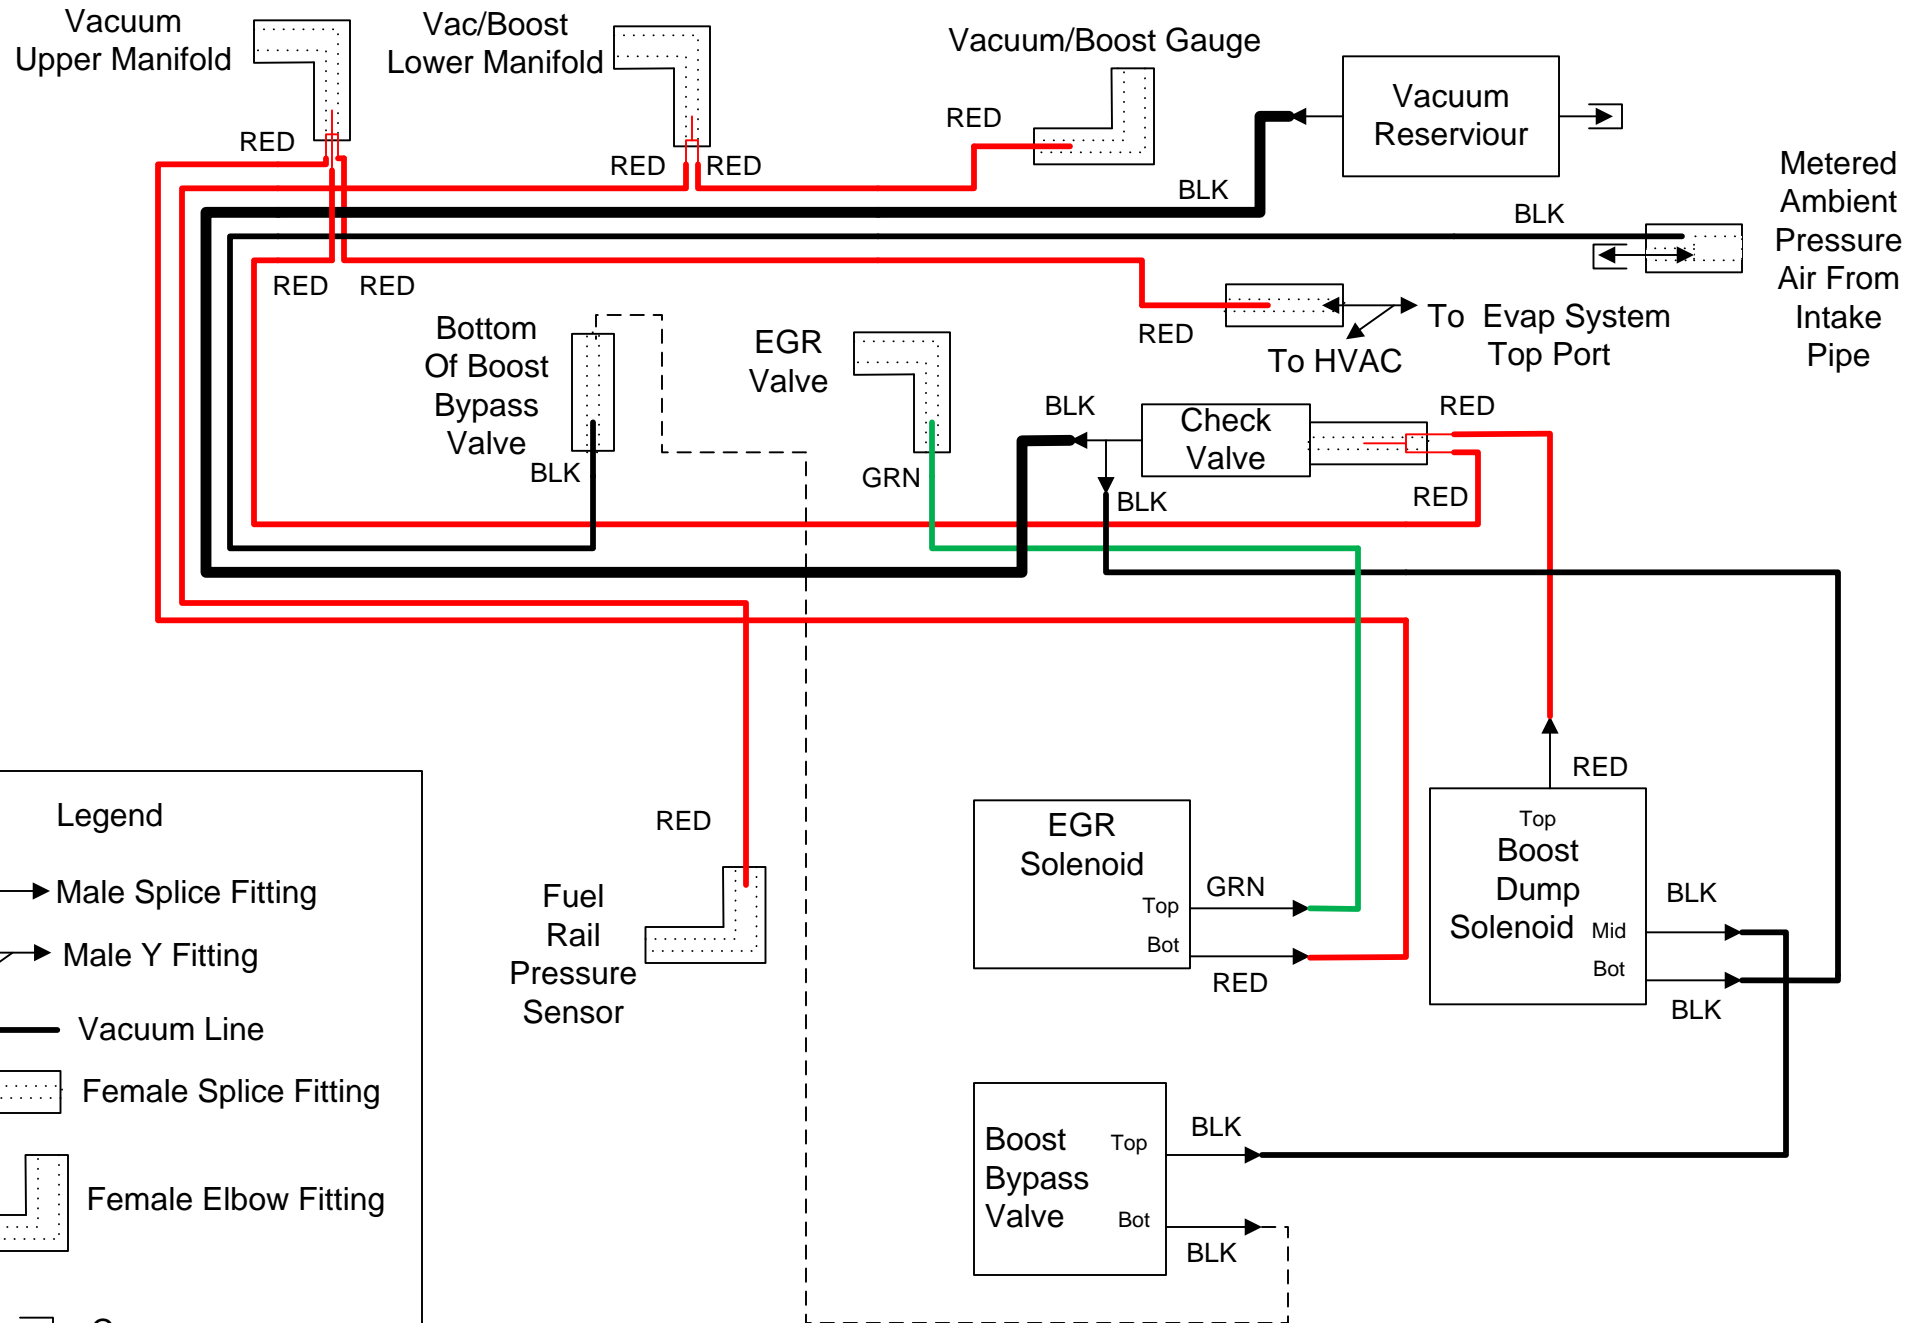

Stock 03/04 Mustang Cobra Vacuum Harness Diagram

Mark Olson

Legend

- ↔ Male Splice Fitting
- ↗ Male Y Fitting
- Vacuum Line
- ⋯ Female Splice Fitting
- └ Female Elbow Fitting
- Cap

Stock 03/04 Mustang Cobra Vacuum Harness Photo

Mark Olson

Stock 03/04 Mustang Cobra Evap System Diagram

Mark Olson

Stock 03/04 Mustang Cobra Evap System Hose Photo

Mark Olson

Blower
Inlet
Plenum

Hose
To Evap
System
In Fender
Rear Port

Stock 03/04 Mustang Cobra Evap System Photo

Mark Olson

Photo Courtesy of
Mosconiac on
SVTPerformance.com

Stock 03/04 Mustang Cobra PCV Vacuum Diagram

Mark Olson

Stock 03/04 Mustang Cobra PCV System Photo

Mark Olson

Bottom of the
Lower Intake Manifold