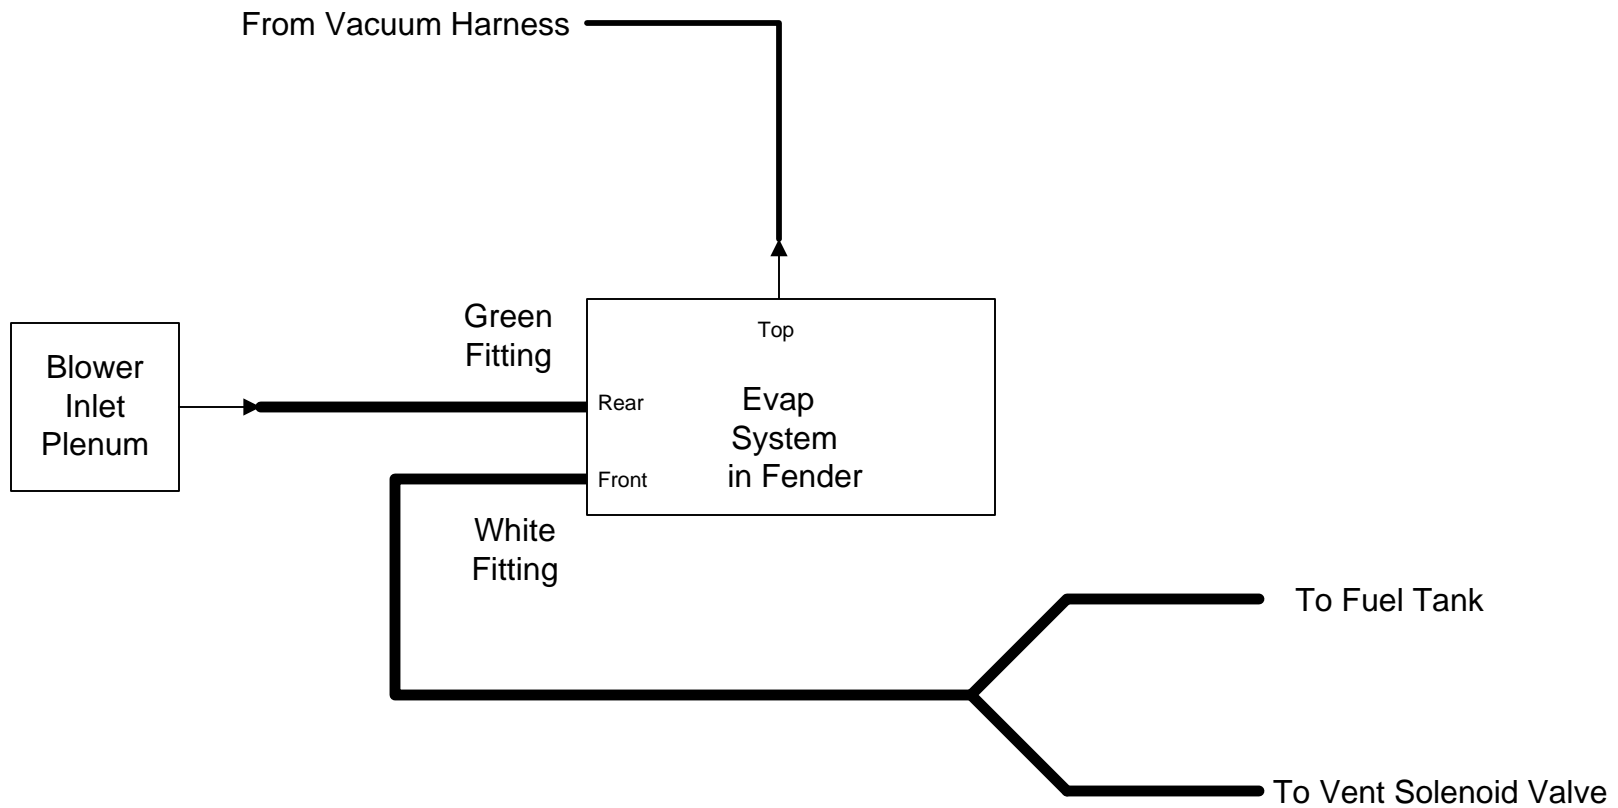

Stock 03/04 Mustang Cobra Evap System Diagram

Mark Olson