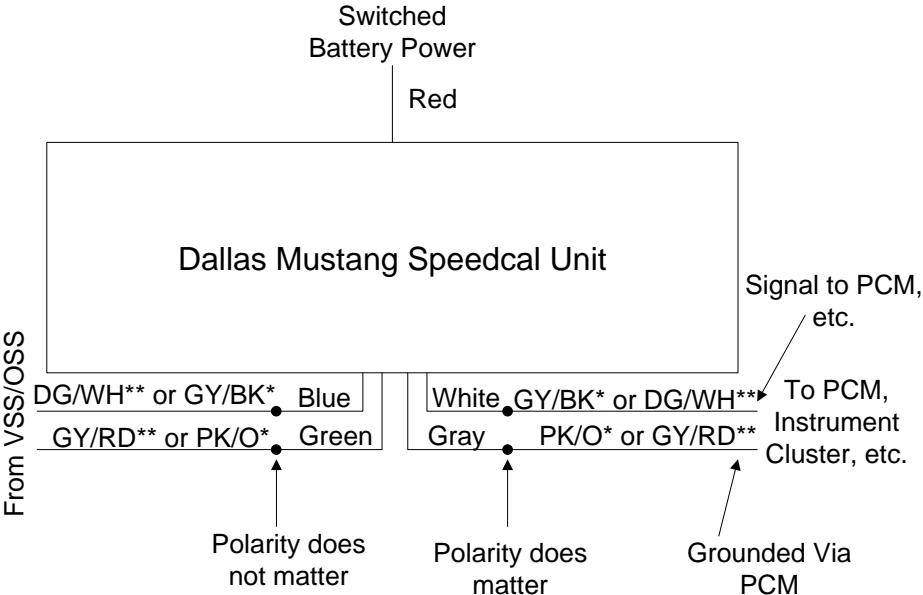

Dallas Mustang Speedcal
 Wiring Diagram
 Mark Olson

*94-98 Mustang
 **99-04 Mustang