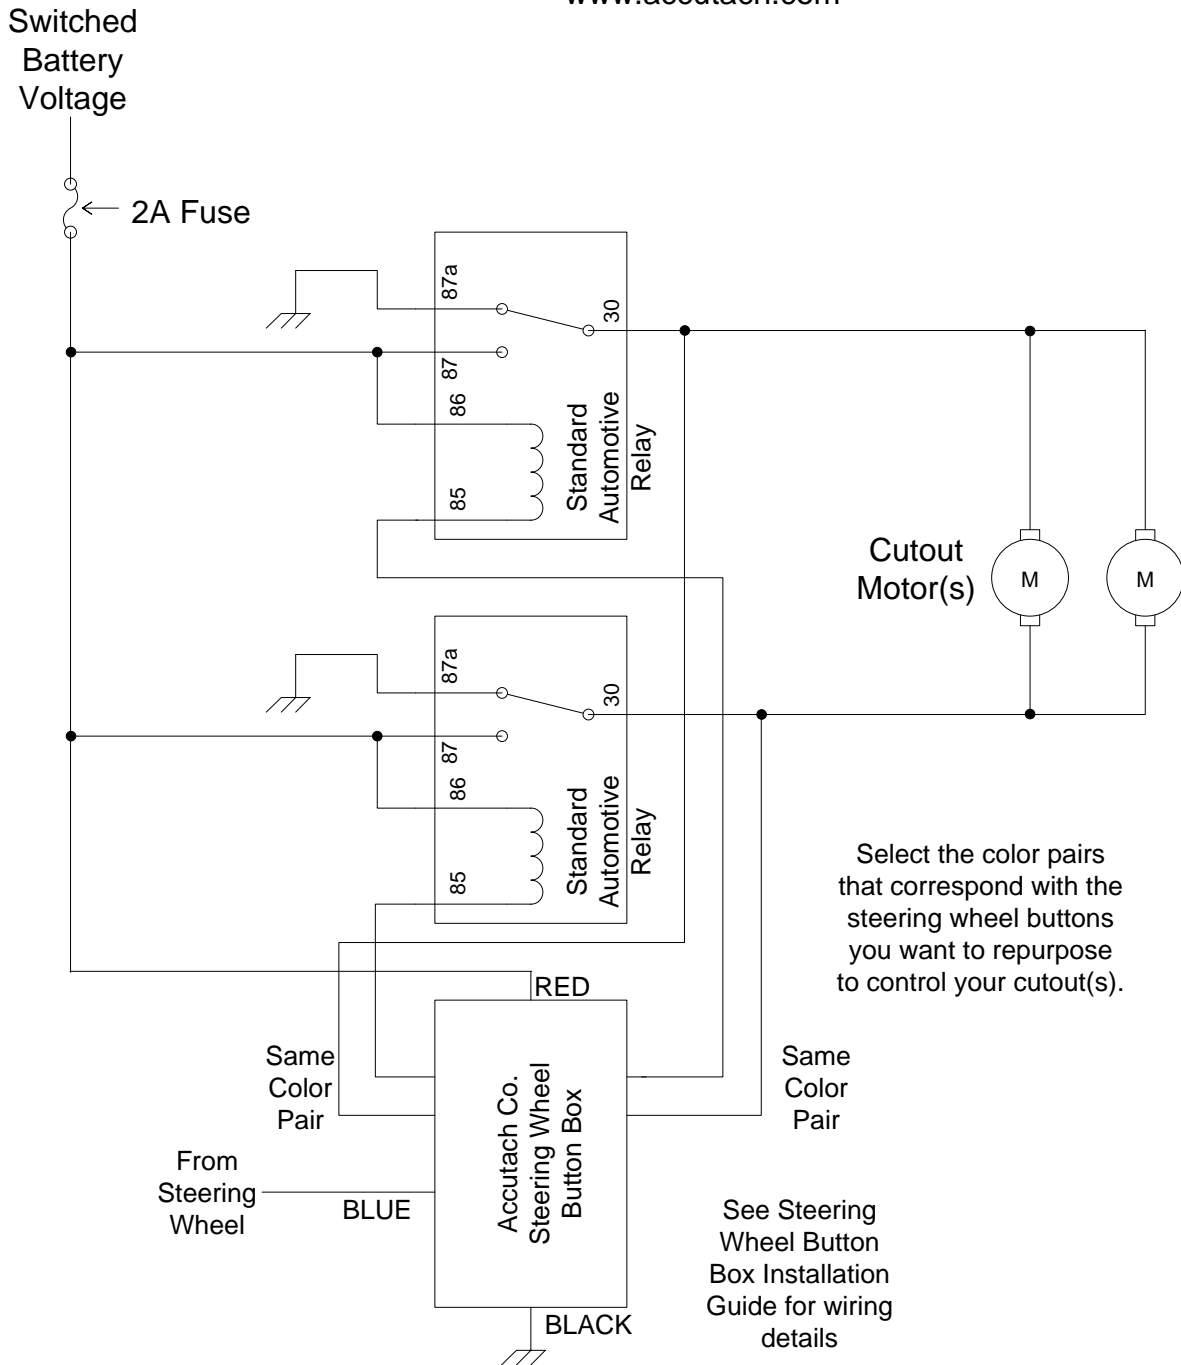

How to Control Quick Time Performance Cutouts with an Accutach Steering Wheel Button Box

Mark Olson 2014

www.accutach.com

<http://www.accutach.com/Pages/SteeringWheelButtonBoxes.aspx>