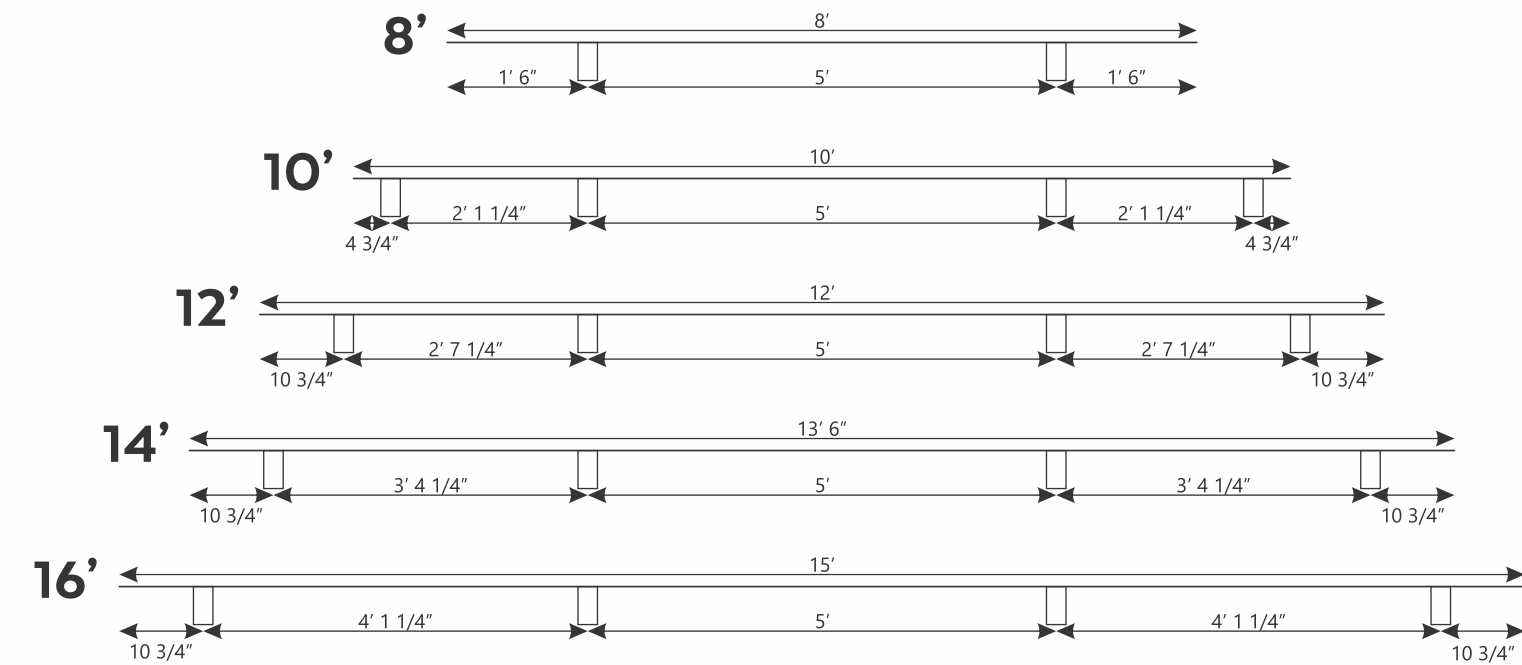

SHED SKID PROFILES

**Building Widths: 16' buildings are measured 15' at floor; 14' buildings are measured 13' 6" at floor.

Buildings with shingle roofs have trusses every 24" and are sheeted with 7/16" sheeting Buildings with metal roofs have trusses every 48"