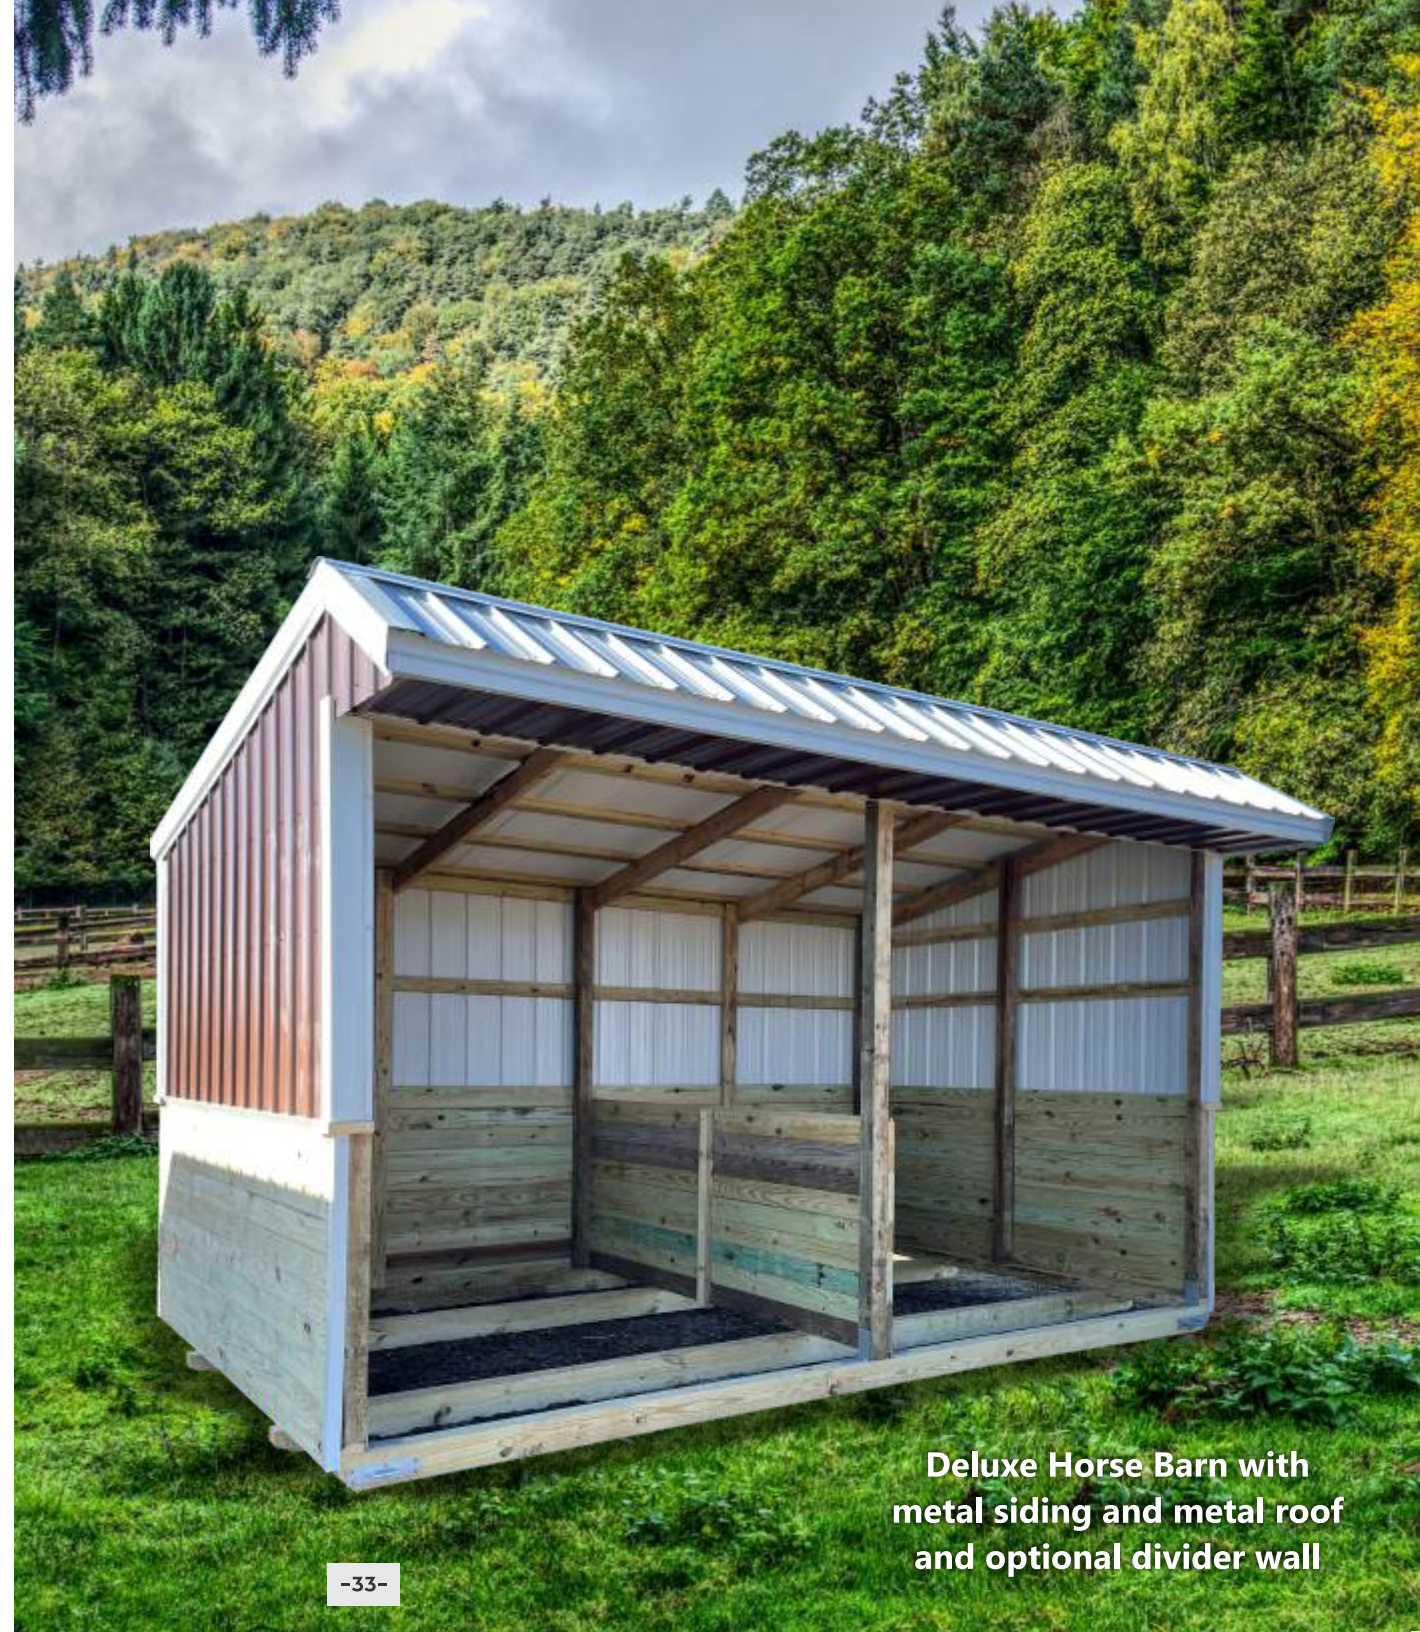

CABIN

- Full-width front porch
- Fiberglass exterior door
- 7' 8" sidewalls
- Three 2' x 3' windows
- Excellent choice for a hobby shop, retreat, office, or storage building

Urethane siding with metal roof, optional insulated windows, and porch railings

WHEN ONE NEIGHBOR HELPS ANOTHER, WE STRENGTHEN OUR COMMUNITIES

JENNIFER PAHLKA

HORSE BARN

- Tough, but portable shelter for animals
- Perfect for storing a small tractor or a wood pile
- Constructed with all treated lumber and heavy-duty corner bracing with tow hooks
- Includes two anchors