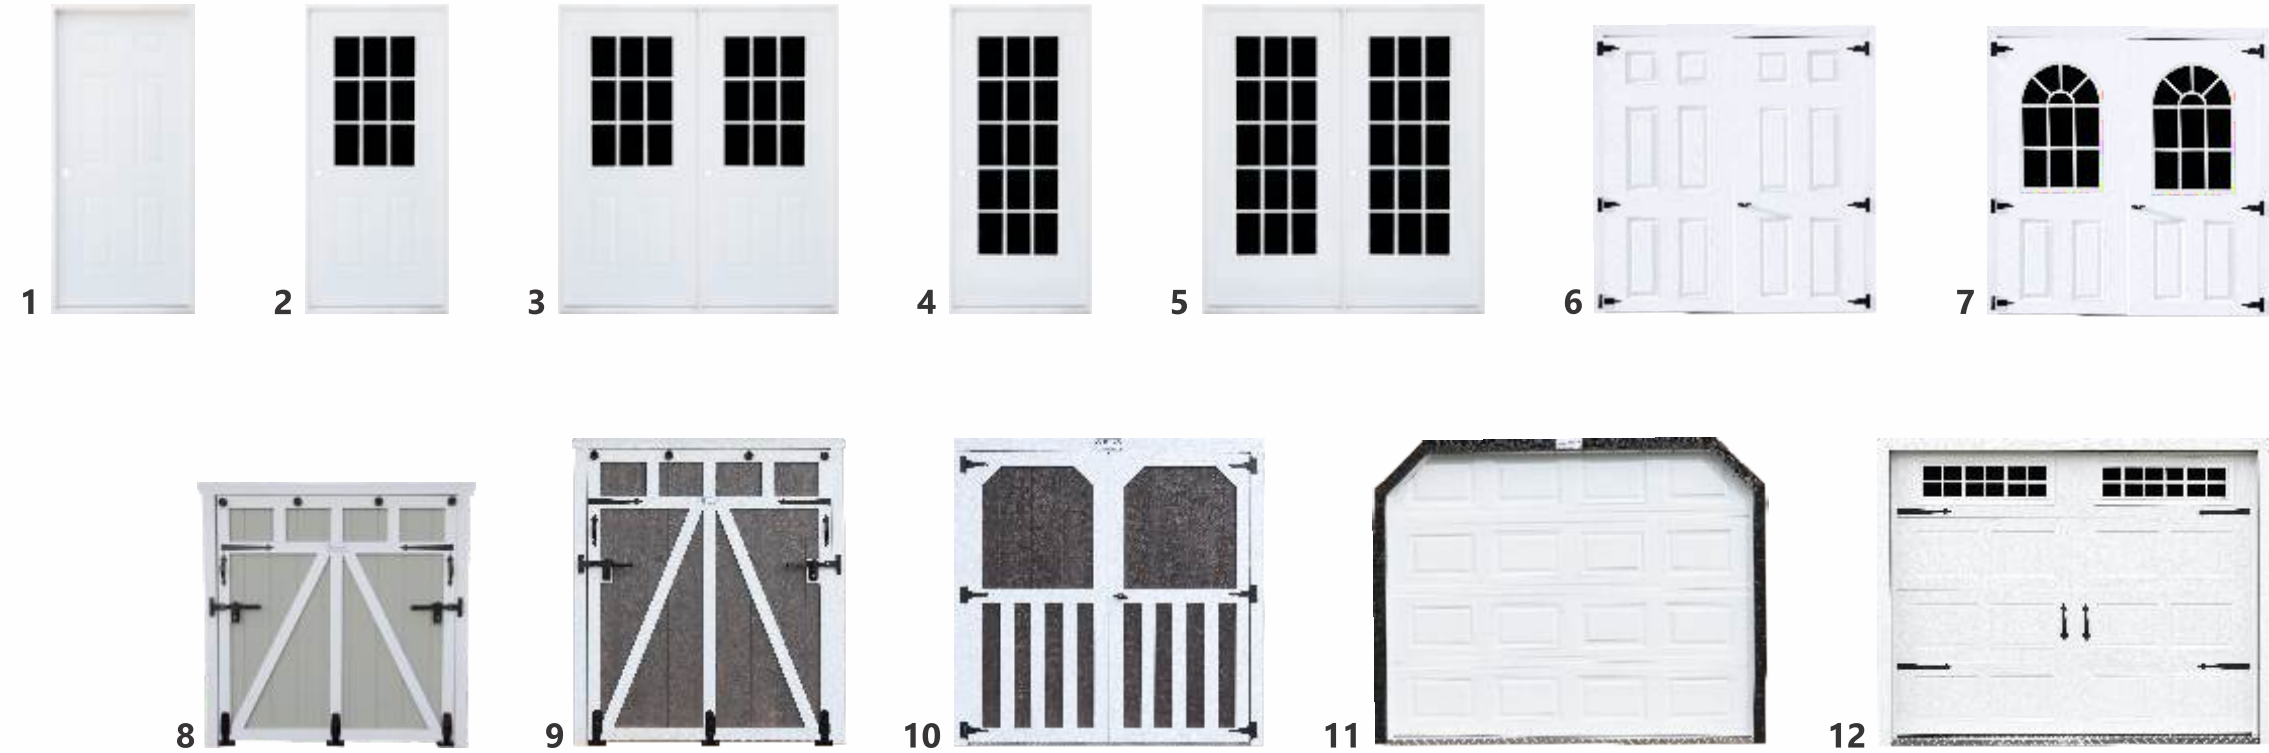

PLEASE NOTE: Fiberglass Doors are standard on vinyl building; $100/door to add glass

WINDOWS

- 1 2' X 3' WINDOW **$100**
- 2 3' X 3' WINDOW **$110**
- 3 2' X 3' INSULATED WINDOW **$255**
- 4 3' X 3' INSULATED WINDOW **$265**
- 5 3' X 4' INSULATED WINDOW **$305**
- 6 TRANSOM WINDOW **$80**
- 7 ARCHED GABLE WINDOW **$100**
- 8 SUNSKY RIDGECAP **$8/FT.**