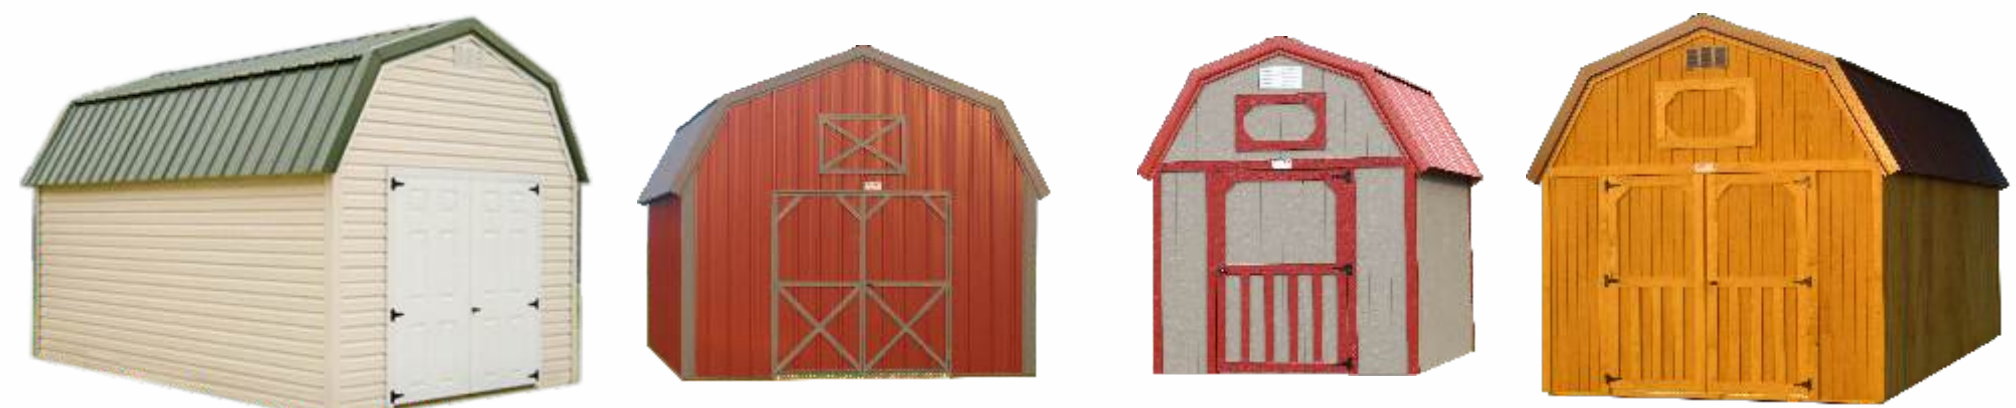

Rampage Door feature

LOFTED BARN

- Offers the most floor space for your money
- Up to 85% more storage space in the loft area
- 6'3" sidewalls
- Barn-style doors

Urethane siding with metal roof and optional window

LOFTED GARDEN SHED

- Barn-style doors on the side
- 6' 3" sidewalls
- Two 2' x 3' windows

Urethane siding with metal roof

Metal siding with metal roof

Wood siding with metal roof

Vinyl siding with shingle roof and fiberglass doors