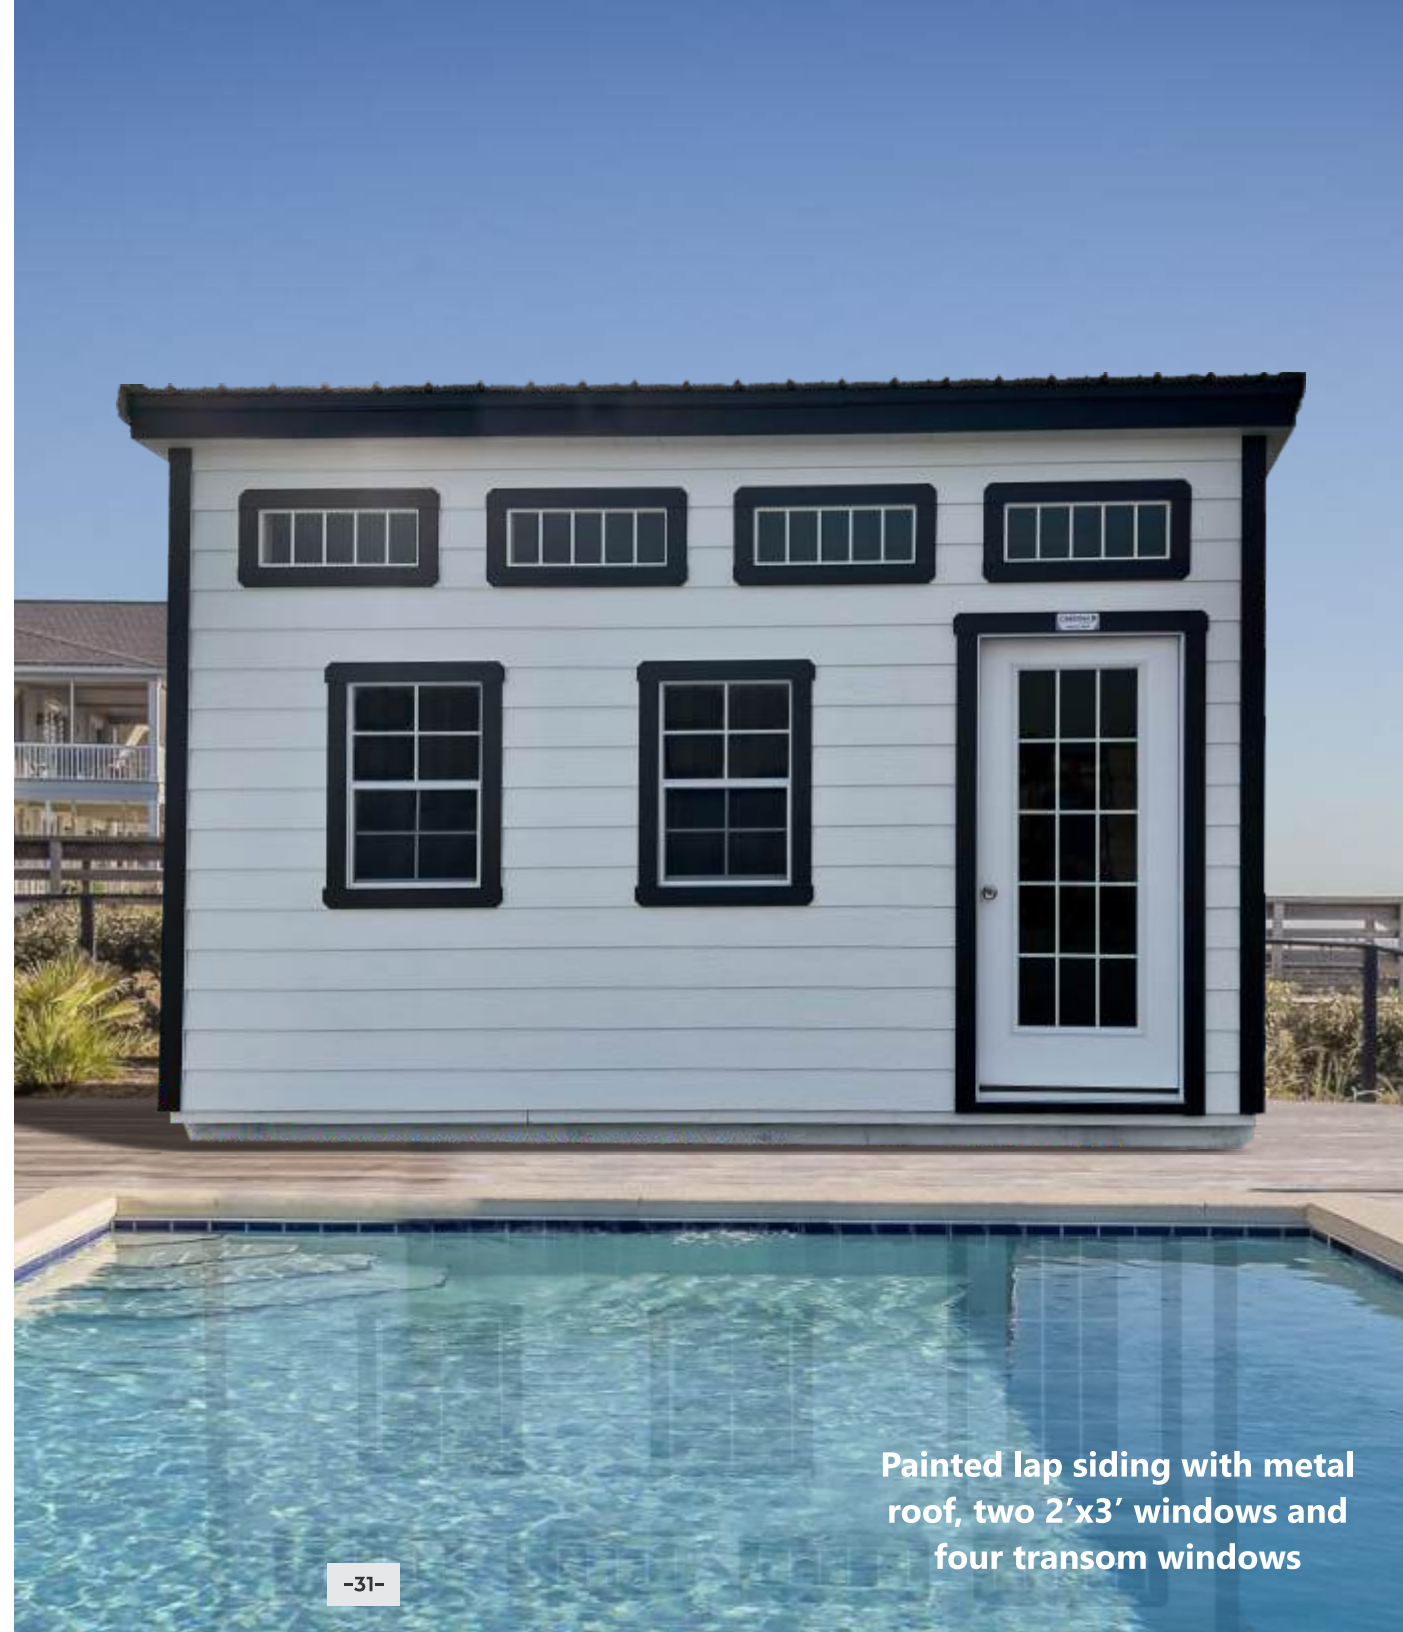

Rampage Door feature

LOFTED BARN

- Offers the most floor space for your money
- Up to 85% more storage space in the loft area
- 6'3" sidewalls
- Barn-style doors

Urethane siding with metal roof and optional window

CABIN

- Full-width front porch
- Fiberglass exterior door
- 7' 8" sidewalls
- Three 2' x 3' windows
- Excellent choice for a hobby shop, retreat, office, or storage building

Urethane siding with metal roof, optional insulated windows, and porch railings

IMAGINE WHAT OUR REAL NEIGHBORHOODS WOULD BE LIKE IF EACH OF US OFFERED, AS A MATTER OF COURSE, JUST ONE KIND WORD TO ANOTHER PERSON.

MR. ROGERS

SIDE PORCH CABIN

- Two solid entry doors
- Four insulated 3' x 3' windows
- 7' 3" sidewalls
- Perfect for your hunting lodge, hobby retreat, or forever home

G. K. CHESTERTON

STUDIO

- One-sided shed roof
- 7' 9" Short sidewall height
- 15 Lite walk door
- Painted or Urethane siding

Painted lap siding with metal roof, two 2'x3' windows and four transom windows