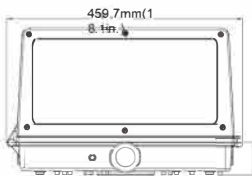

DIMENSION

unit: inch/mm

Medium Size

Wei
45W:
9.99lb
10.25lb

Large Size

Wei
90W:
14.59lb
15.51lb

PHOTOMETRICS

Medium size
Luminous Intensity Distribution Curve

Large size
Luminous Intensity Distribution Curve

ORDERING GUIDE

Fixture Type	Wattage	Voltage	CCT	Finish	Sensor (Option)	Photocell (Option)	Emergency Battery (Option)
<input type="checkbox"/>	<input type="checkbox"/>	<input type="checkbox"/>	<input type="checkbox"/>	<input type="checkbox"/>	<input type="checkbox"/>	<input type="checkbox"/>	<input type="checkbox"/>
FCWP07	30 30W 45 45W 70 70W 90 90W 135 135W	27V 120-277V	40K 4000K 50K 5000K	D Dark Bronze B Black W White	M With Sensor Blank Without Sensor	P1 120V Photocell P0 120-277V Photocell Blank Without Photocell	B Emergency Battery Blank Without Emergency Battery