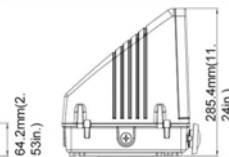

DIMENSION

unit: inch/mm

Medium Size

Wei
45W:
9.99lb
10.25lb

Large Size

Wei
90W:
14.59lb
15.51lb

PHOTOMETRICS

Medium size
Luminous Intensity Distribution Curve