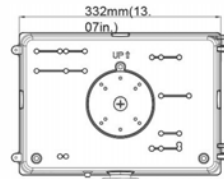

Medium Size: 30W/45W/70W

Large Size: 90W/135W

PERFORMANCE DATA

		4000K		5000K	
RATED WATTS	VOLTAGE	LUMENS	LPW	LUMENS	LPW
30W	120-277VAC	3300lm	110 lm/W	3400lm	113 lm/W
45W	120-277VAC	4800lm	107 lm/W	4800lm	107 lm/W
70W	120-277VAC	7400lm	106 lm/W	7400lm	106 lm/W
90W	120-277VAC	9700lm	108 lm/W	9700lm	108 lm/W
135W	120-277VAC	14500lm	107 lm/W	14500lm	107 lm/W

DIMENSION

unit: inch/mm

Medium Size

Wei
45W:
9.99lb
10.25lb

Large Size

Wei
90W:
14.59lb
15.51lb

PHOTOMETRICS

Medium size
Luminous Intensity Distribution Curve