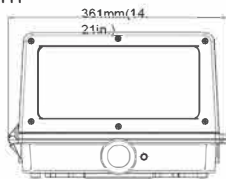

Medium Size: 30W/45W/70W

Large Size: 90W/135W

PERFORMANCE DATA

		4000K		5000K	
RATED WATTS	VOLTAGE	LUMENS	LPW	LUMENS	LPW
30W	120-277VAC	3300lm	110 lm/W	3400lm	113 lm/W
45W	120-277VAC	4800lm	107 lm/W	4800lm	107 lm/W
70W	120-277VAC	7400lm	106 lm/W	7400lm	106 lm/W
90W	120-277VAC	9700lm	108 lm/W	9700lm	108 lm/W
135W	120-277VAC	14500lm	107 lm/W	14500lm	107 lm/W

DIMENSION

unit: inch/mm

Medium Size

Wei
45W:
9.99lb
10.25lb

Large Size

Wei
90W:
14.59lb
15.51lb

PHOTOMETRICS

Medium size
Luminous Intensity Distribution Curve