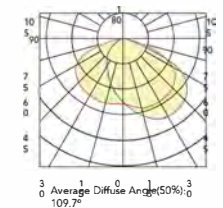

DIMENSION

unit: inch/mm

Medium Size

Wei
45W:
9.99lb
10.25lb

Large Size

Wei
90W:
14.59lb
15.51lb

PHOTOMETRICS

Medium size
Luminous Intensity Distribution Curve

Large size
Luminous Intensity Distribution Curve

ORDERING GUIDE

Fixture Type	Wattage	Voltage	CCT	Finish	Sensor (Option)	Photocell (Option)	Emergency Battery (Option)
<input type="checkbox"/>	<input type="checkbox"/>	<input type="checkbox"/>	<input type="checkbox"/>	<input type="checkbox"/>	<input type="checkbox"/>	<input type="checkbox"/>	<input type="checkbox"/>
FCWP07	30 30W 45 45W 70 70W 90 90W 135 135W	27V 120-277V	40K 4000K 50K 5000K	D Dark Bronze B Black W White	M With Sensor Blank Without Sensor	P1 120V Photocell P0 120-277V Photocell Blank Without Photocell	B Emergency Battery Blank Without Emergency Battery