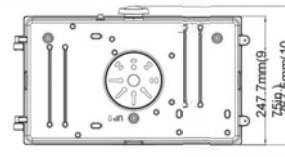

DIMENSION

unit: inch/mm

Medium Size

Wei
45W:
9.99lb
10.25lb

Large Size

Wei
90W:
14.59lb
15.51lb

PHOTOMETRICS

Medium size
Luminous Intensity Distribution Curve

Large size
Luminous Intensity Distribution Curve

ORDERING GUIDE

Fixture Type	Wattage	Voltage	CCT	Finish	Sensor (Option)	Photocell (Option)	Emergency Battery (Option)
<input type="checkbox"/>	<input type="checkbox"/>	<input type="checkbox"/>	<input type="checkbox"/>	<input type="checkbox"/>	<input type="checkbox"/>	<input type="checkbox"/>	<input type="checkbox"/>
FCWP07	30 30W 45 45W 70 70W 90 90W 135 135W	27V 120-277V	40K 4000K 50K 5000K	D Dark Bronze B Black W White	M With Sensor Blank Without Sensor	P1 120V Photocell P0 120-277V Photocell Blank Without Photocell	B Emergency Battery Blank Without Emergency Battery