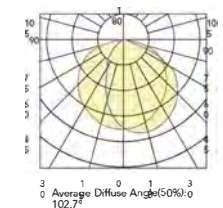

DIMENSION

unit: inch/mm

Medium Size

Wei
45W:
9.99lb
10.25lb

Large Size

Wei
90W:
14.59lb
15.51lb

PHOTOMETRICS

Medium size
Luminous Intensity Distribution Curve

Large size
Luminous Intensity Distribution Curve

ORDERING GUIDE

Fixture Type	Wattage	Voltage	CCT	Finish	Sensor (Option)	Photocell (Option)	Emergency Battery (Option)
<input type="checkbox"/>	<input type="checkbox"/>	<input type="checkbox"/>	<input type="checkbox"/>	<input type="checkbox"/>	<input type="checkbox"/>	<input type="checkbox"/>	<input type="checkbox"/>
FCWP07	30 30W 45 45W 70 70W 90 90W 135 135W	27V 120-277V	40K 4000K 50K 5000K	D Dark Bronze B Black W White	M With Sensor Blank Without Sensor	P1 120V Photocell P0 120-277V Photocell Blank Without Photocell	B Emergency Battery Blank Without Emergency Battery