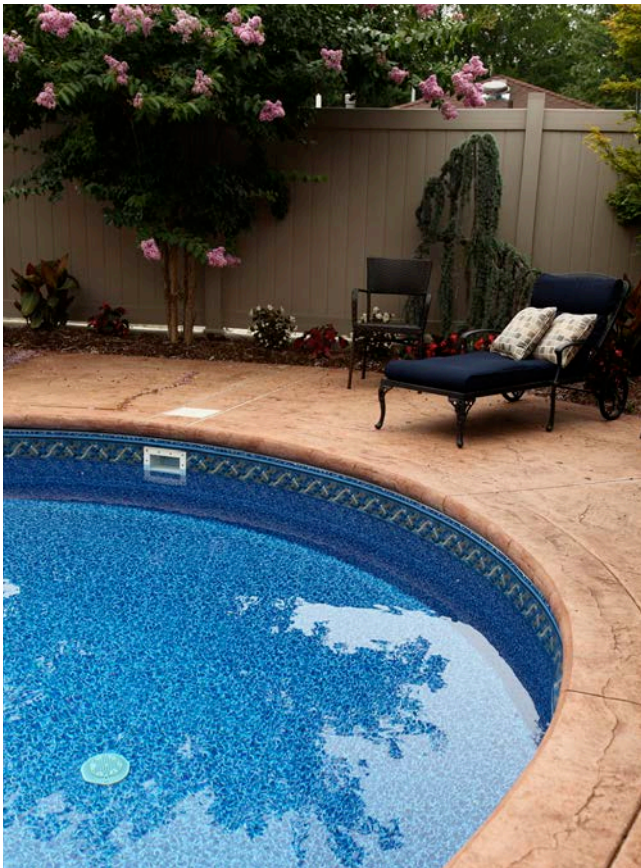

With a great variety of liner designs, tile patterns, and colors, you can coordinate your pool's appearance with your backyard landscape.