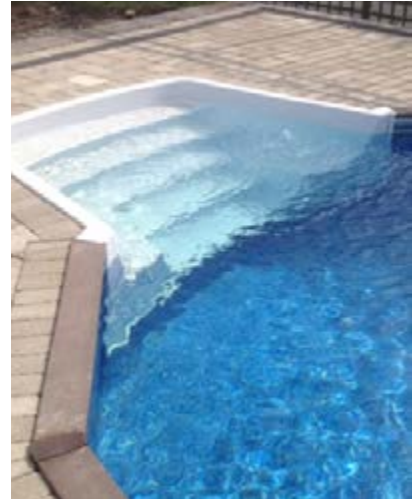

OPTIONS FOR ANY YARD

The Ultimate pool can be installed above ground, partially in-ground, or completely in-ground to fit any yard or slope. The 14 gauge in-ground quality steel gives the pool unmatched strength and durability to last a lifetime.

**ALUMINUM
BENDABLE BULLNOSE**

SYNTHETIC WOOD

separate
aluminum
coping

Relax and Enjoy

LADDER AND STAIR OPTIONS

A-FRAME: The roll-guard A-frame safety ladder is needed for Ultimate Pool Kits. This ladder meets ANSI/APSP Barrier requirements.

DECK LADDER: For Inground installation, a deck ladder is needed.

Walk-In® Stair makes an easy and beautiful way to enter and exit your pool. It's made from tough, durable material that withstands earth movement and severe climate changes.