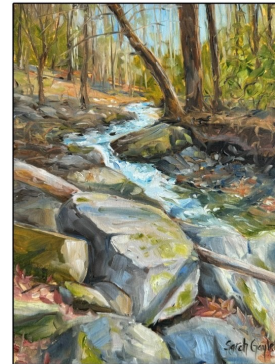

COMMUNITY ARTS CENTER OF CAMBRIA COUNTY

Sarah Gayle & Jonathan Silwones
Plein Air Landscapes and Turned Hardwood

JUNE 8 – JULY 26, 2024