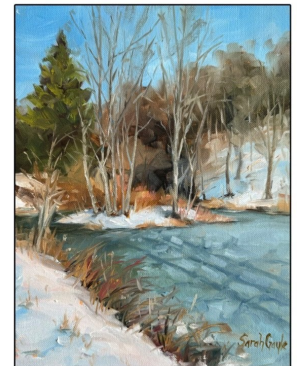

COMMUNITY ARTS CENTER OF CAMBRIA COUNTY

Sarah Gayle & Jonathan Silwones
Plein Air Landscapes and Turned Hardwood

JUNE 8 – JULY 26, 2024