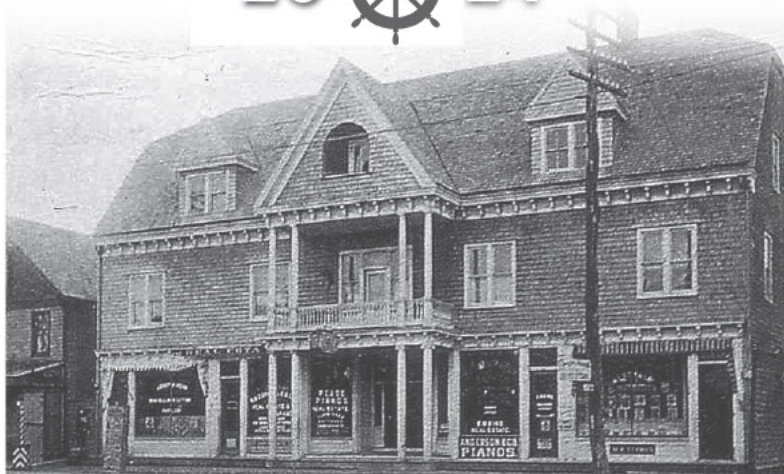

20  24

CARLETON OPERA HOUSE BAYSHORE, L. I.

Built in 1900 by John Pullis for Carleton Brewster, the Carleton Opera House was one of the largest opera houses on the South Shore.

-Year year in Bay Shore with Suffolk Printing